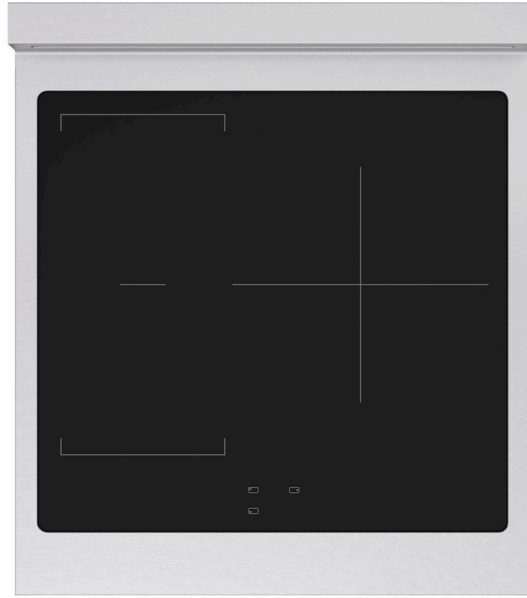

9 Multi-Purpose Cooking Levels - Precisely control heat with nine easy-adjust cooking levels, offering everything from gentle simmers to heavy frying

SPECIFICATIONS OVERVIEW

GENERAL PROPERTIES

SKU	SINRSZ-WM-24-CB
Finish	Satin Stainless Steel with White Matte Door
Handle Finish	Champagne Bronze
Fuel Type	Convection Electric Oven- Induction Cooktop
Mount Type	Free Standing
Oven Lighting	Halogen
Self-Clean	No

POWER / RATINGS

Amps	50A
Voltage	120/240V

CERTIFICATIONS

ETL Listed

ZLINE Autograph Edition 24 in. 3.2 cu. ft. Paramount Induction Range with 3 Element Cooktop and Electric Convection Oven in Satin Stainless Steel with White Matte Door and Champagne Bronze Accents (SINRSZ-WM-24-CB)

ZLINE
ATTAINABLE LUXURY™

SPECIFICATIONS IN-DEPTH

GENERAL PROPERTIES

SKU	SINRSZ-WM-24-CB
Finish	Satin Stainless Steel with White Matte Door
Control Type	Manual Front Control
Convection	Yes
Fuel Type	Convection Electric Oven- Induction Cooktop
Mount Type	Free Standing
Number of Racks	2
Oven Lighting	Halogen
Self-Clean	No
Timer	No
Total Wattage	7600