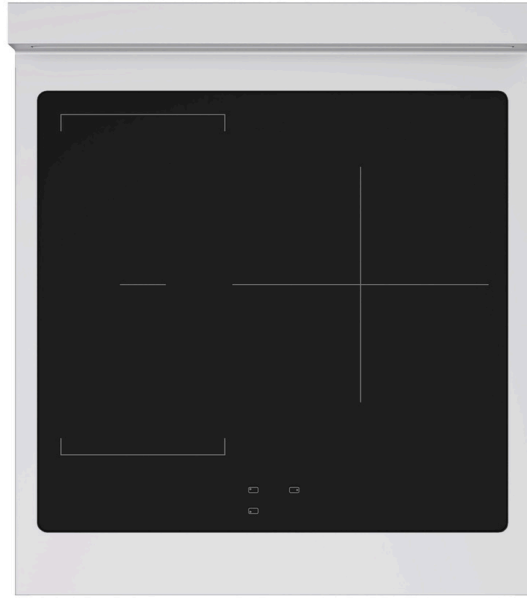

9 Multi-Purpose Cooking Levels - Precisely control heat with nine easy-adjust cooking levels, offering everything from gentle simmers to heavy frying

SPECIFICATIONS OVERVIEW

GENERAL PROPERTIES

SKU	SINRZ-WM-24-G
Finish	Stainless Steel with White Matte Door
Handle Finish	Polished Gold
Fuel Type	Convection Electric Oven- Induction Cooktop
Mount Type	Free Standing
Oven Lighting	Halogen
Self-Clean	No

POWER / RATINGS

Amps	50A
Voltage	120/240V

CERTIFICATIONS

ETL Listed

ZLINE Autograph Edition 24 in. 3.2 cu. ft. Paramount Induction Range with 3 Element Cooktop and Electric Convection Oven in Stainless Steel with White Matte Door and Polished Gold Accents (SINRZ-WM-24-G)

ZLINE
ATTAINABLE LUXURY™

SPECIFICATIONS IN-DEPTH

GENERAL PROPERTIES

SKU	SINRZ-WM-24-G
Finish	Stainless Steel with White Matte Door
Control Type	Manual Front Control
Convection	Yes
Fuel Type	Convection Electric Oven- Induction Cooktop
Mount Type	Free Standing
Number of Racks	2
Oven Lighting	Halogen
Self-Clean	No
Timer	No
Total Wattage	7600