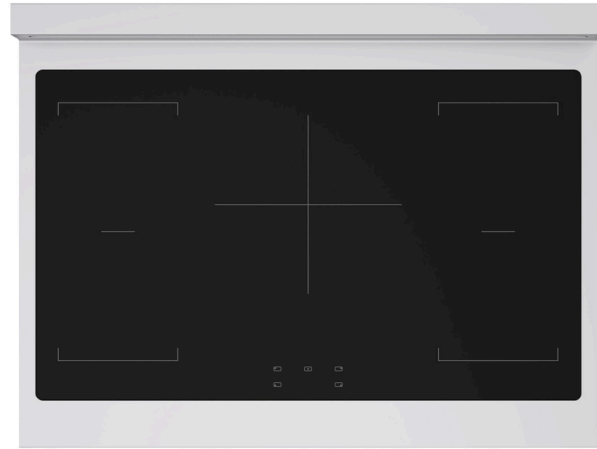

POWER / RATINGS

Amps	50A
Voltage	120/240V

CERTIFICATIONS

ETL Listed

ZLINE Autograph Edition 36 in. 5.2 cu. ft. Paramount Induction Range with 5 Element Cooktop and Electric Convection Oven in Stainless Steel with White Matte Door and Polished Gold Accents (SINRZ-WM-36-G)

ZLINE
ATTAINABLE LUXURY™

SPECIFICATIONS IN-DEPTH

GENERAL PROPERTIES

SKU	SINRZ-WM-36-G
Finish	Stainless Steel with White Matte Door
Control Type	Manual Front Control
Convection	Yes
Fuel Type	Convection Electric Oven- Induction Cooktop
Mount Type	Free Standing
Number of Racks	2
Oven Lighting	Halogen
Self-Clean	No
Timer	No
Total Wattage	11600