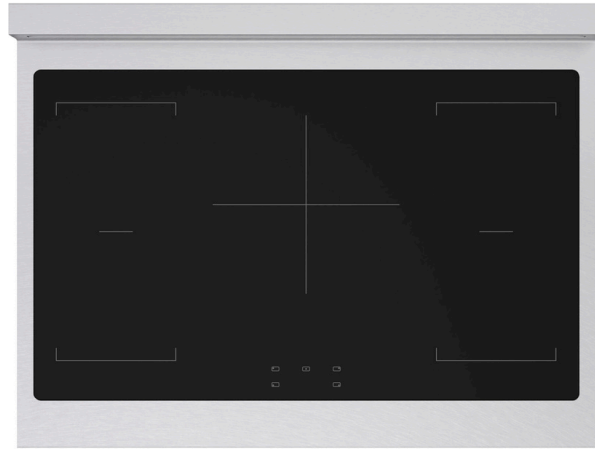

ZLINE Autograph Edition 36 in. 5.2 cu. ft. Paramount Induction Range with 5 Element Cooktop and Electric Convection Oven in Satin Stainless Steel with Polished Gold Accents (SINRSZ-36-G)

ZLINE
ATTAINABLE LUXURY™

SPECIFICATIONS IN-DEPTH

GENERAL PROPERTIES

SKU	SINRSZ-36-G
Finish	Satin Stainless Steel
Control Type	Manual Front Control
Convection	Yes
Fuel Type	Convection Electric Oven- Induction Cooktop
Mount Type	Free Standing
Number of Racks	2
Oven Lighting	Halogen
Self-Clean	No
Timer	No
Total Wattage	11600

LIMITED WARRANTY

Warranty	1 year parts and service

DIMENSIONS

Product Dimensions (in.)	36 in. W x 27.75 in. D x 36 in. H
Oven Capacity	5.2
Product Weight (Lbs.)	238

POWER / RATINGS

Amps	50A
Voltage	240V

CERTIFICATIONS

ETL Listed