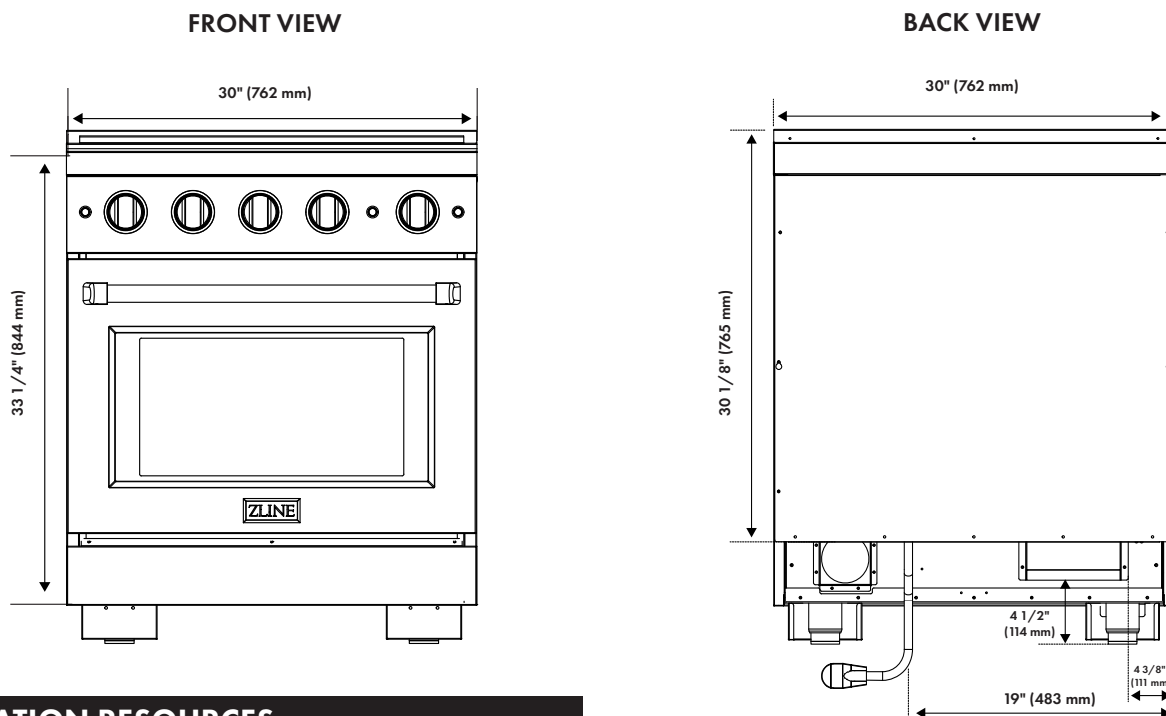

PARAMOUNT RANGE SERIES (SINR)

30 in. 4.2 cu. ft. Range with 4 Element Cooktop and Electric Convection Oven

ZLINE
ATTAINABLE LUXURY®

INSTALLATION RESOURCES

Installation / User Manual

[Click Here](#)