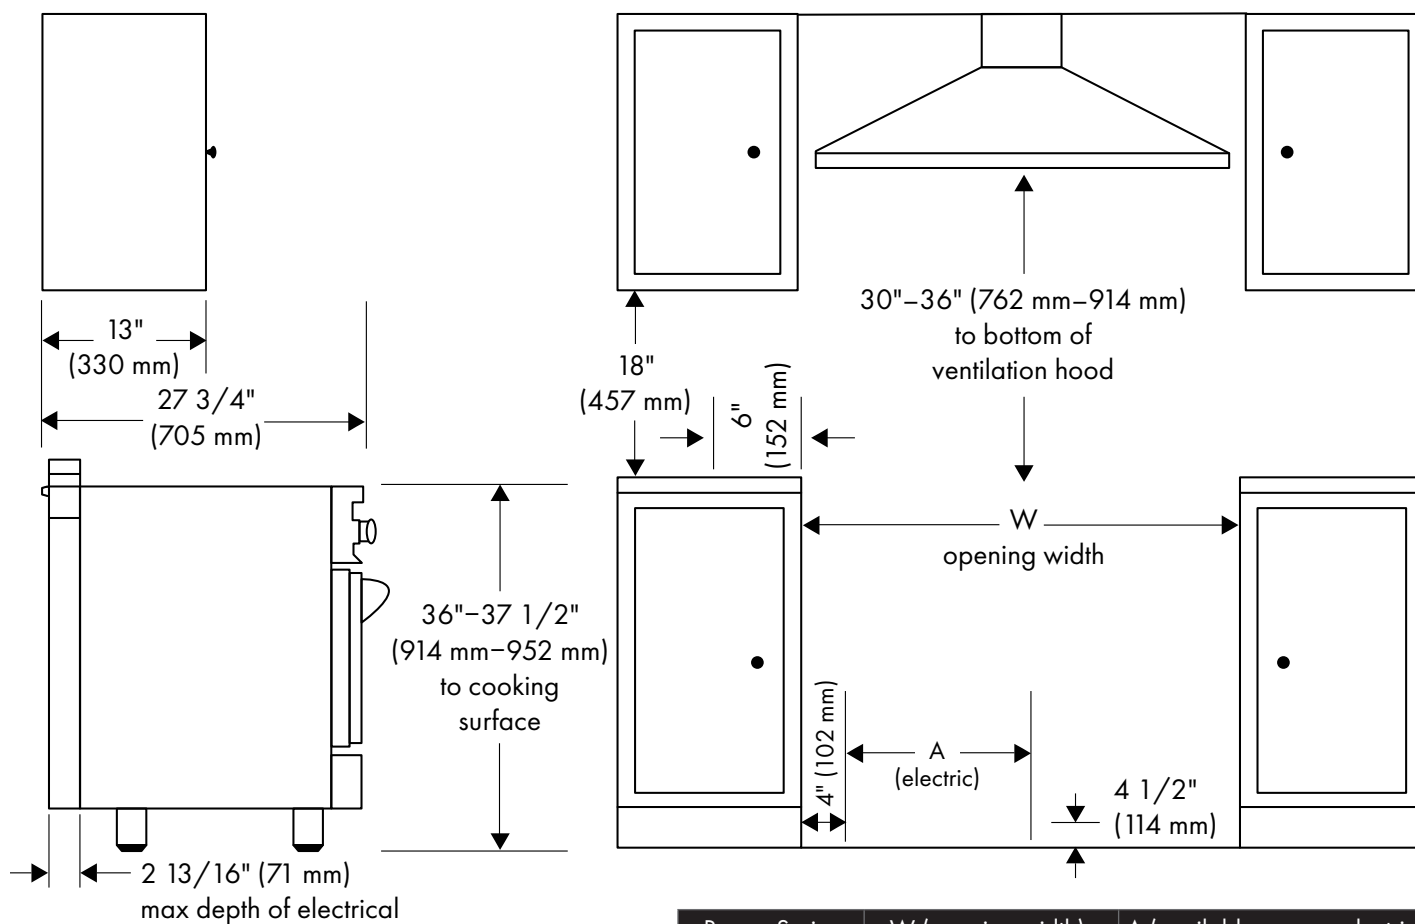

DIMENSIONS AND WEIGHT

Product Dimensions	30" W x 27 3/4" D x 30" H
Cutout Dimensions	30 1/4" W x 24 3/4" D x 30" H
Product Weight	213 lb (96.61 kg)

COOKTOP FEATURES

Burners	(4) Element Cooktop with Anti-Scratch Matte Glass
Cooktop	Hot Surface Indicator Light with (1) Bridge Cooking Zone
Levels	9 Power Levels and Power Boost Mode

*Appliance protection plans sold separately, contact for more information.

Not the right fit? [Click here](#) to view our range collections.

PARAMOUNT RANGE SERIES (SINR)

30 in. 4.2 cu. ft. Range with 4 Element Cooktop and Electric Convection Oven

ZLINE
ATTAINABLE LUXURY®

INSTALLATION RESOURCES

Installation / User Manual

[Click Here](#)

Range Series	W (opening width)	A (available space - electric)
SINR30	30 1/4" (768 mm)	19" (483 mm)

AUTOGRAPH EDITION