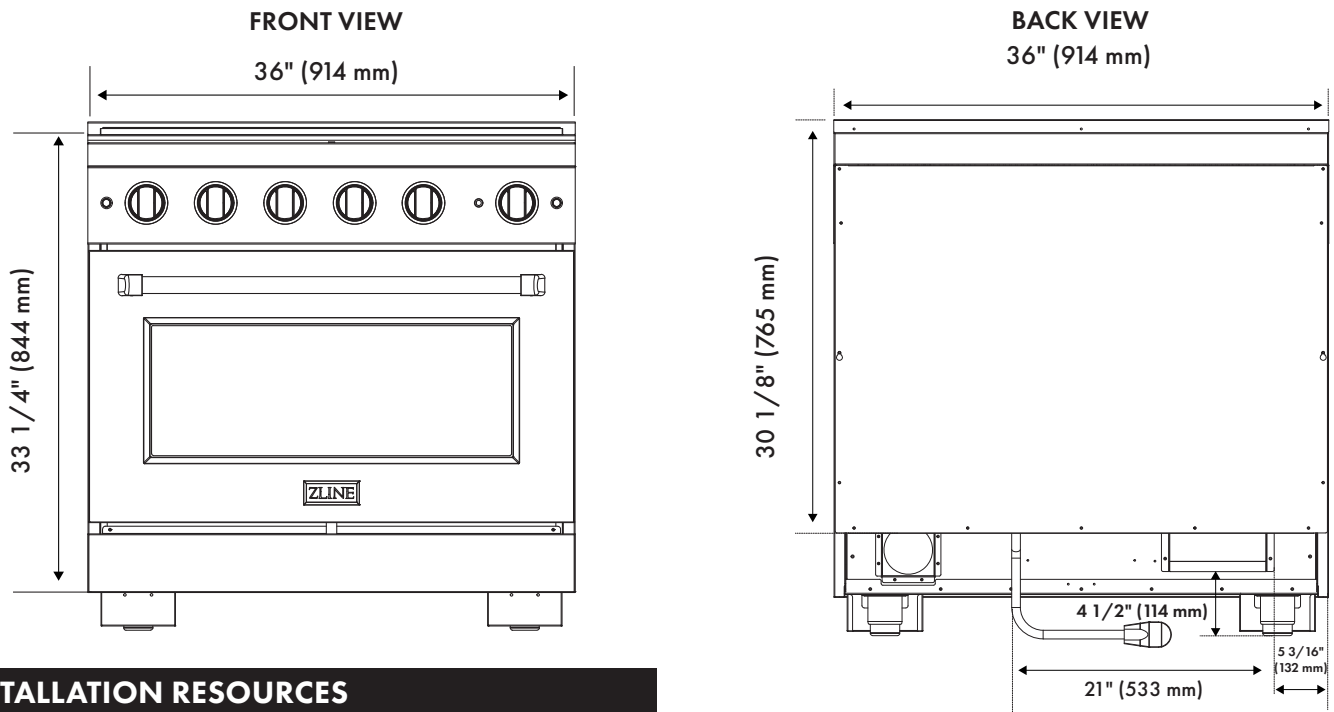

PARAMOUNT RANGE SERIES (SINR)

36 in. 5.2 cu. ft. Range with 5 Element Cooktop and Electric Convection Oven

ZLINE
ATTAINABLE LUXURY®

INSTALLATION RESOURCES

Installation / User Manual

[Click Here](#)