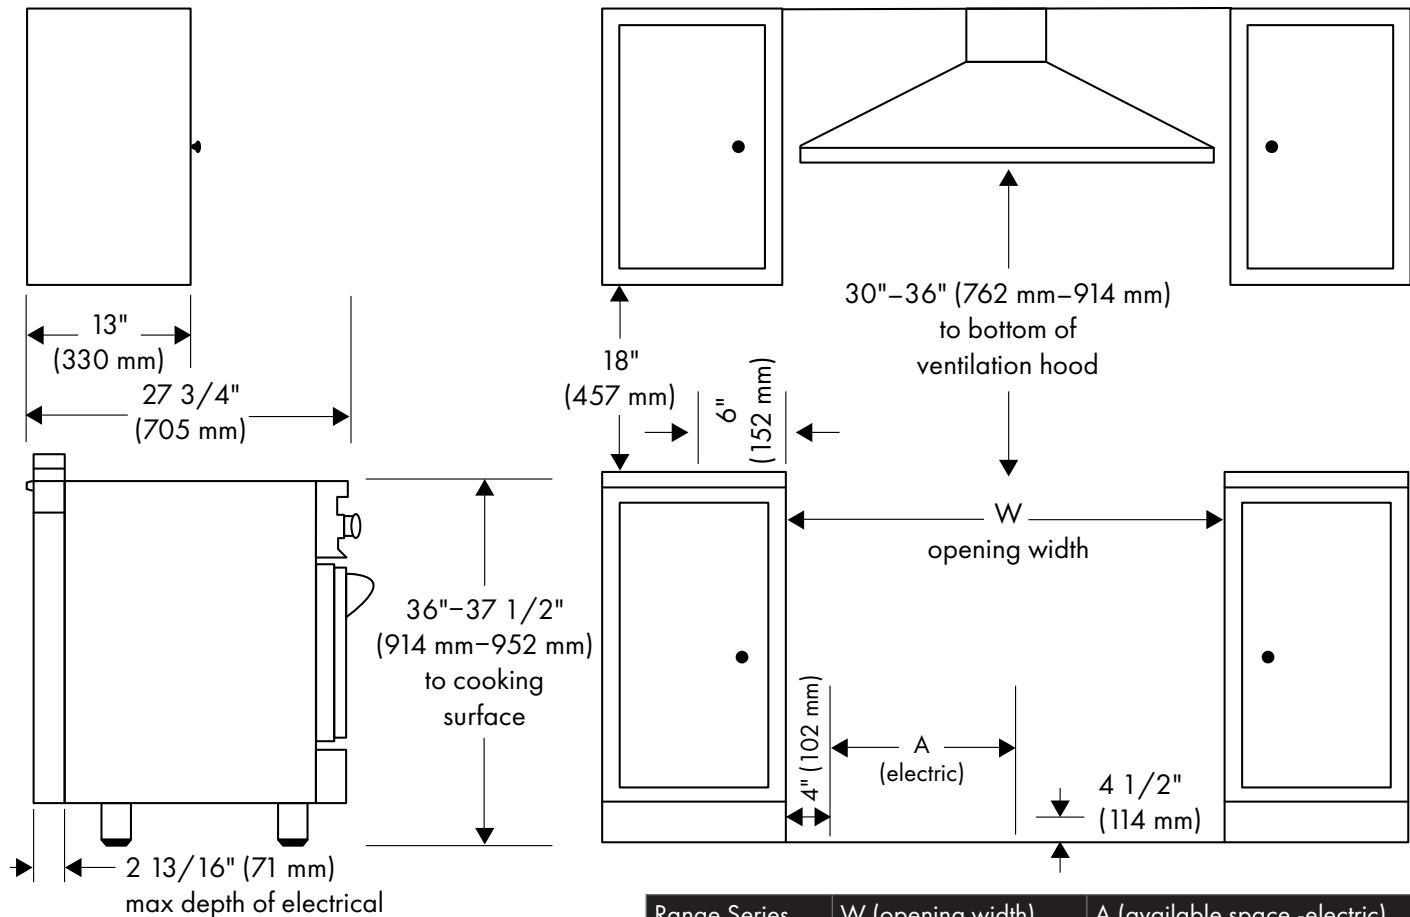

DIMENSIONS AND WEIGHT

Product Dimensions	36" W x 27 3/4" D x 36" H
Cutout Dimensions	36 1/4" W x 24 3/4" D x 36" H
Product Weight	238 lb (107.95 kg)

COOKTOP FEATURES

Burners	(5) Element Cooktop with Anti-Scratch Matte Glass
Cooktop	Hot Surface Indicator Light with (2) Bridge Cooking Zones
Levels	9 Power Levels and Power Boost Mode,

Not the right fit? [Click here](#) to view our range collections.

PARAMOUNT RANGE SERIES (SINR)

36 in. 5.2 cu. ft. Range with 5 Element Cooktop and Electric Convection Oven

ZLINE
ATTAINABLE LUXURY®

INSTALLATION RESOURCES

Installation / User Manual

[Click Here](#)

Range Series	W (opening width)	A (available space -electric)
SINR36	36 1/4" (921 mm)	21" (533 mm)

AUTOGRAPH EDITION

Andrew Zuro

Satin Stainless Steel
With Matte Black Accents