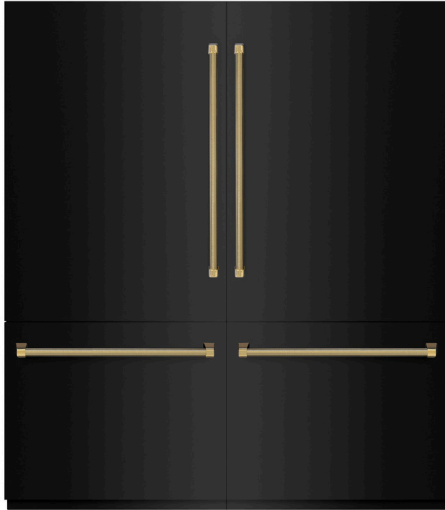

# ZLINE Autograph Edition 72 in. 39.6 cu. ft. French Door Built-In Bottom Freezer Refrigerator with Water Dispensers and Ice Makers in Black Stainless Steel with Graphite Gray Interior and Polished Gold Helix Handles (GRBITZ-BS-72-KG)

## INTRODUCTION

Luxury isn't meant to be left desired—it's meant to be attainable. The ZLINE Autograph Edition 72 in. 39.6 cu. ft. French Door Built-In Bottom Freezer Refrigerator with Water Dispensers and Ice Makers in Black Stainless Steel with Graphite Gray Interior and Polished Gold Helix Handles (GRBITZ-BS-72-KG) provides the ultimate upgrade to the center of your home by pairing premium dual cooling technology with enhanced storage capacity for multiple grocery items. Achieve ZLINE Attainable Luxury® excellence with innovative features designed to enhance your kitchen's cooling and freezing capability.

### DIMENSIONS

Product Dimensions	71.625 in. W x 23.3125 in. D x 83.5 in. H
Product Weight	868