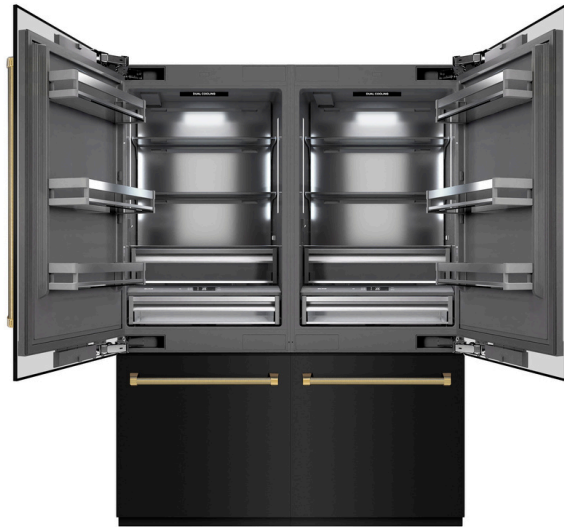

ZLINE Autograph Edition 60 in. 32.2 cu. ft. French Door Built-In Bottom Freezer Refrigerator with Water Dispenser and Ice Maker in Black Stainless Steel with Graphite Gray Interior and Polished Gold Helix Handles (GRBIVZ-BS60KG)

SPECIFICATIONS IN-DEPTH

GENERAL PROPERTIES

SKU	GRBIVZ-BS60KG
Finish	Gray Exterior with Stainless Steel Panel
Handle Finish	Polished Gold
Decibels	43 dBA
Depth Type	Counter Depth
Door Alarm	Yes
Door Bins	6
Water Dispenser	Yes
Door Style	French Door
Number of Fridge Shelves	6
Freezer Capacity	9 cu. ft.
Freezer Door Style	French Door
Freezer Drawer Bins	4
Fridge Lights	8 LED (6 fridge, 2 freezer)
Humidity-Controlled Crisper	N/A
Ice Maker	Yes
Capacity	32.2 cu. ft.

DIMENSIONS

Product Dimensions	59.625 in. W x 23.3125 in. D x 83.5 in. H
Product Weight	815

POWER / RATINGS

Dedicated Circuit	15A
Supply Voltage	120V/60Hz
Energy Consumption	1102 kWh/year

CERTIFICATIONS

ETL Listed, Energy Star Certified, AB100 (also known as NSF or ANSI 61)

LIMITED WARRANTY

Warranty   Manufacturing Warranty - 2-year parts and labor warranty, 5-year parts-only for sealed system