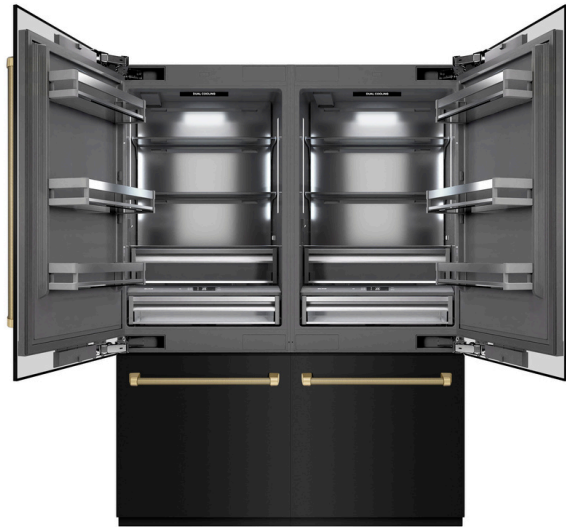

ZLINE Autograph Edition 60 in. 32.2 cu. ft. French Door Built-In Bottom Freezer Refrigerator with Water Dispenser and Ice Maker in Black Stainless Steel with Graphite Gray Interior and Champagne Bronze Helix Handles (GRBIVZ-BS60KCB)

SPECIFICATIONS IN-DEPTH

GENERAL PROPERTIES

SKU	GRBIVZ-BS60KCB
Finish	Gray Exterior with Stainless Steel Panel
Handle Finish	Champagne Bronze
Decibels	43 dBA
Depth Type	Counter Depth
Door Alarm	Yes
Door Bins	6
Water Dispenser	Yes
Door Style	French Door
Number of Fridge Shelves	6
Freezer Capacity	9 cu. ft.
Freezer Door Style	French Door
Freezer Drawer Bins	4
Fridge Lights	8 LED (6 fridge, 2 freezer)
Humidity-Controlled Crisper	N/A
Ice Maker	Yes
Capacity	32.2 cu. ft.

DIMENSIONS

Product Dimensions	59.625 in. W x 23.3125 in. D x 83.5 in. H
Product Weight	815

POWER / RATINGS

Dedicated Circuit	15A
Supply Voltage	120V/60Hz
Energy Consumption	1102 kWh/year

CERTIFICATIONS

ETL Listed, Energy Star Certified, AB100 (also known as NSF or ANSI 61)

LIMITED WARRANTY

Warranty Manufacturing Warranty - 2-year parts and labor warranty, 5-year parts-only for sealed system