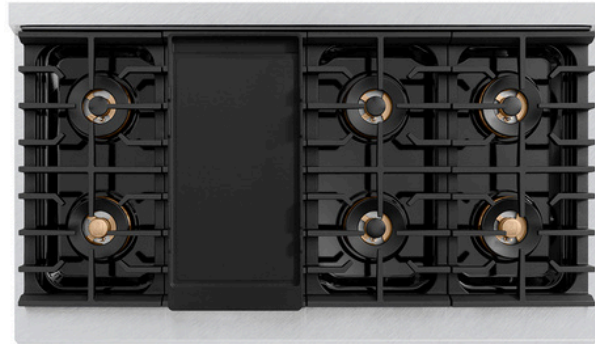

ZLINE
ATTAINABLE LUXURY™

INTRODUCTION

Luxury isn't meant to be left desired—it's meant to be attainable. The ZLINE Autograph Edition 48 in. 6.7 cu. ft. Paramount Dual Fuel Range with 8 Burner DuoPro™ Cooktop and Dual Ovens in Satin Stainless Steel with Black Matte Doors and Polished Gold Accents (PSDRSZ-BLM48-G) features a high-powered gas cooktop with 8 hand-crafted Italian dual-ring brass burners and a versatile electric convection oven allowing you to master every meal. Double your cooking power on every burner with a DuoPro™ Cooktop that delivers ultimate flame control flexibility and unprecedented culinary confidence.

SPECIFICATIONS OVERVIEW

GENERAL PROPERTIES

SKU	PSDRSZ-BLM48-G
Finish	Satin Stainless Steel with Black Matte Door
Fuel Type	Convection Electric Oven- Gas Cooktop
Mount Type	Free Standing
Oven Lighting	Halogen
Self-Clean	No

POWER / RATINGS

Amps	35A
Voltage	240V

CERTIFICATIONS

ETL Listed

ZLINE Autograph Edition 48 in. 6.7 cu. ft. Paramount Dual Fuel Range with 8 Burner DuoPro™ Cooktop and Dual Ovens in Satin Stainless Steel with Black Matte Doors and Polished Gold Accents (PSDRSZ-BLM48-G)

ZLINE
ATTAINABLE LUXURY™

SPECIFICATIONS IN-DEPTH

GENERAL PROPERTIES

SKU	PSDRSZ-BLM48-G
Finish	Satin Stainless Steel with Black Matte Door
Control Type	Manual Front Control
Convection	Yes
Fuel Type	Convection Electric Oven- Gas Cooktop
Mount Type	Free Standing
Number of Racks	4
Oven Lighting	Halogen
Self-Clean	No
Timer	No
Total BTU	170000