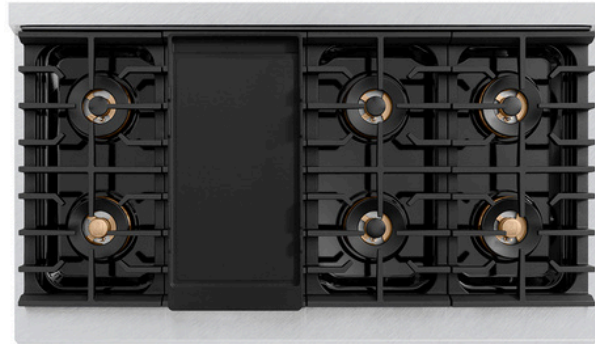

ZLINE Autograph Edition 48 in. 6.7 cu. ft. Paramount Dual Fuel Range with 8 Burner DuoPro™ Cooktop and Dual Ovens in Satin Stainless Steel with White Matte Doors and Polished Gold Accents (PSDRSZ-WM-48-G)

ZLINE
ATTAINABLE LUXURY™

SPECIFICATIONS IN-DEPTH

GENERAL PROPERTIES

SKU	PSDRSZ-WM-48-G
Finish	Satin Stainless Steel with White Matte Door
Control Type	Manual Front Control
Convection	Yes
Fuel Type	Convection Electric Oven- Gas Cooktop
Mount Type	Free Standing
Number of Racks	4
Oven Lighting	Halogen
Self-Clean	No
Timer	No
Total BTU	170000

LIMITED WARRANTY

Warranty	1 year parts and service, limited lifetime warranty on burners

DIMENSIONS

Product Dimensions (in.)	47.875 in. W x 27.75 in. D x 36 in. H
Oven Capacity	6.7 (4.2 + 2.5)
Product Weight (Lbs.)	432

POWER / RATINGS

Amps	35A
Voltage	240V

CERTIFICATIONS

ETL Listed