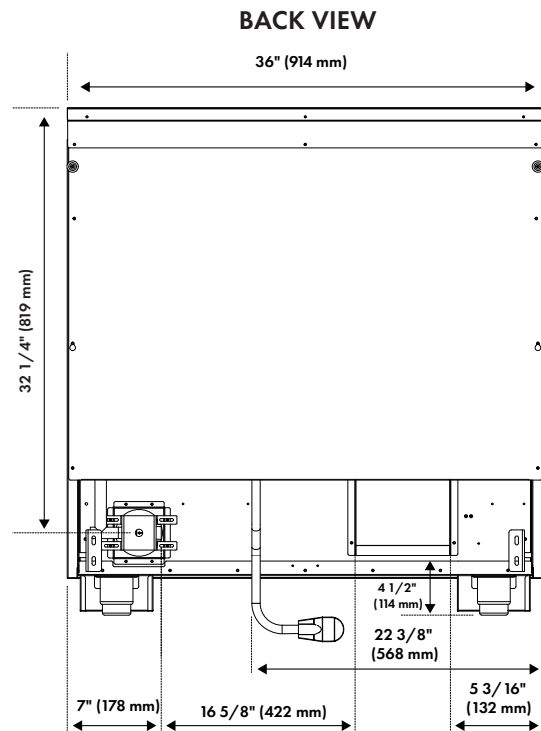

DUOPRO PARAMOUNT RANGE SERIES (PSDR)

36 in. 5.2 cu. ft. Dual Fuel Range with 6 Burner DuoPro™ Cooktop and Electric Convection Oven

ZLINE
ATTAINABLE LUXURY®