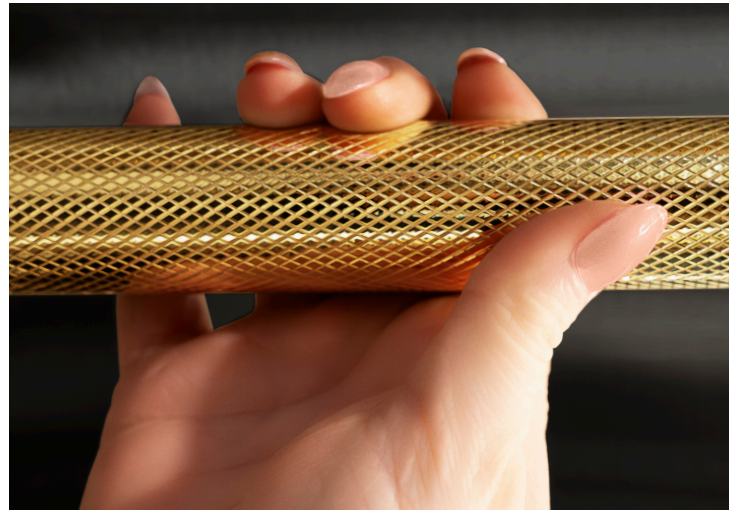

AUTOGRAPH EDITION

Andrew Zuro

STAINLESS STEEL

Polished Gold	PSDRZ-36-KG
Champagne Bronze	PSDRZ-36-KCB
Polished Nickel	PSDRZ-36-KPN

BLACK STAINLESS STEEL

Polished Gold	PSDRBZ-36-KG
Champagne Bronze	PSDRBZ-36-KCB

Helix Autograph Edition Includes:
Autograph Edition Knobs, Knob Rings, Helix Handle and 2 Feet Covers.

AUTOGRAPH HELIX HANDLE FINISH

AUTOGRAPH HELIX HANDLE (SET OF 1)

Polished Gold Helix Handle	SGZ-054-K-G
Champagne Bronze Helix Handle	SGZ-054-K-CB
Matte Black Helix Handle	SGZ-054-K-MB
Polished Nickel Helix Handle	SGZ-054-K-PN

STANDARD HELIX HANDLE SET (SET OF 1)

Black Stainless Steel Helix Handle	SGZ-054-K-BS
Stainless Steel Helix Handle	SGZ-054-K-ST

BLACK STAINLESS

STAINLESS STEEL

RANGE + COLORED DOORS

STAINLESS STEEL

Black Matte Door	PSDR-BLM-36
White Matte Door	PSDR-WM-36

SATIN STAINLESS STEEL

Black Matte Door	PSDRS-BLM-36
White Matte Door	PSDRS-WM-36

*Colored Door Will Ship Separately