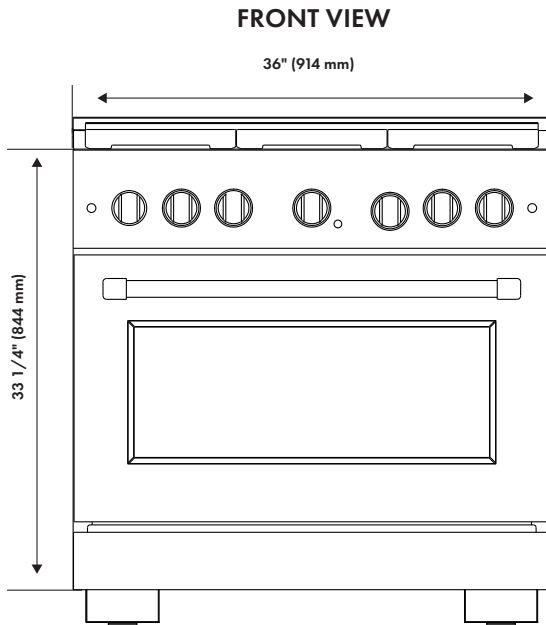

DUOPRO PARAMOUNT RANGE SERIES (PSDR)

36 in. 5.2 cu. ft. Dual Fuel Range with 6 Burner DuoPro™ Cooktop and Electric Convection Oven

ZLINE
ATTAINABLE LUXURY®