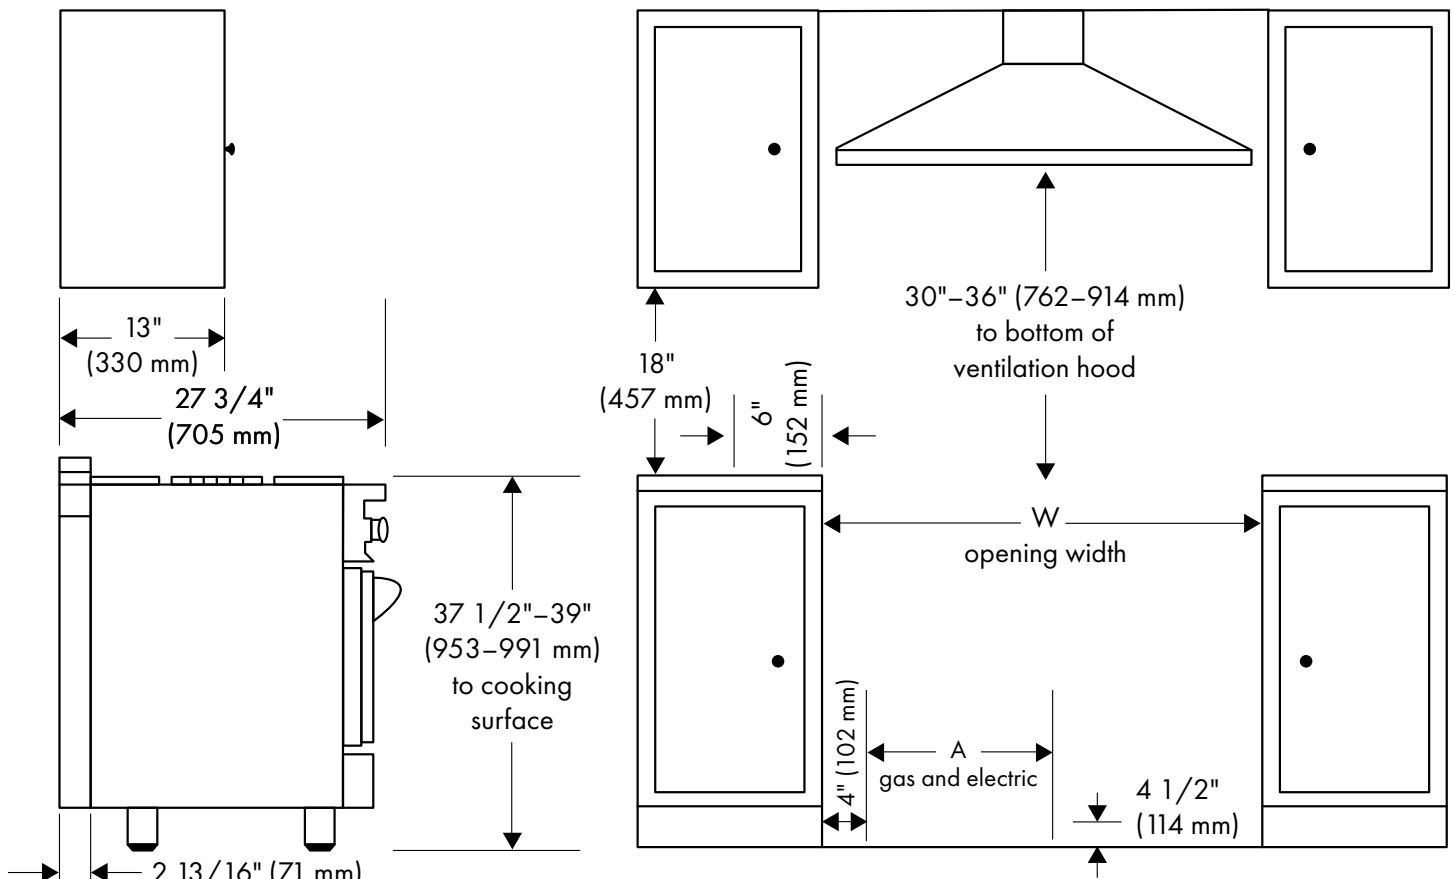

INSTALLATION RESOURCES

Installation / User Manual

[Click Here](#)

Range Series	W (opening width)	A (available space - gas / electric)
PSDR36	36 1/4" (921 mm)	21" (533 mm)