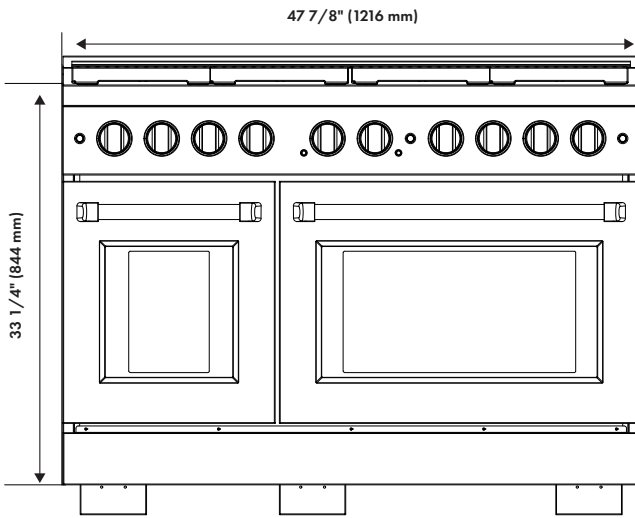

DUOPRO PARAMOUNT RANGE SERIES (PSDR)

48 in. 6.7 cu. ft. Dual Fuel Range with 8 Burner Gas DuoPro™ Cooktop and Electric Convection Oven

ZLINE
ATTAINABLE LUXURY®

FRONT VIEW