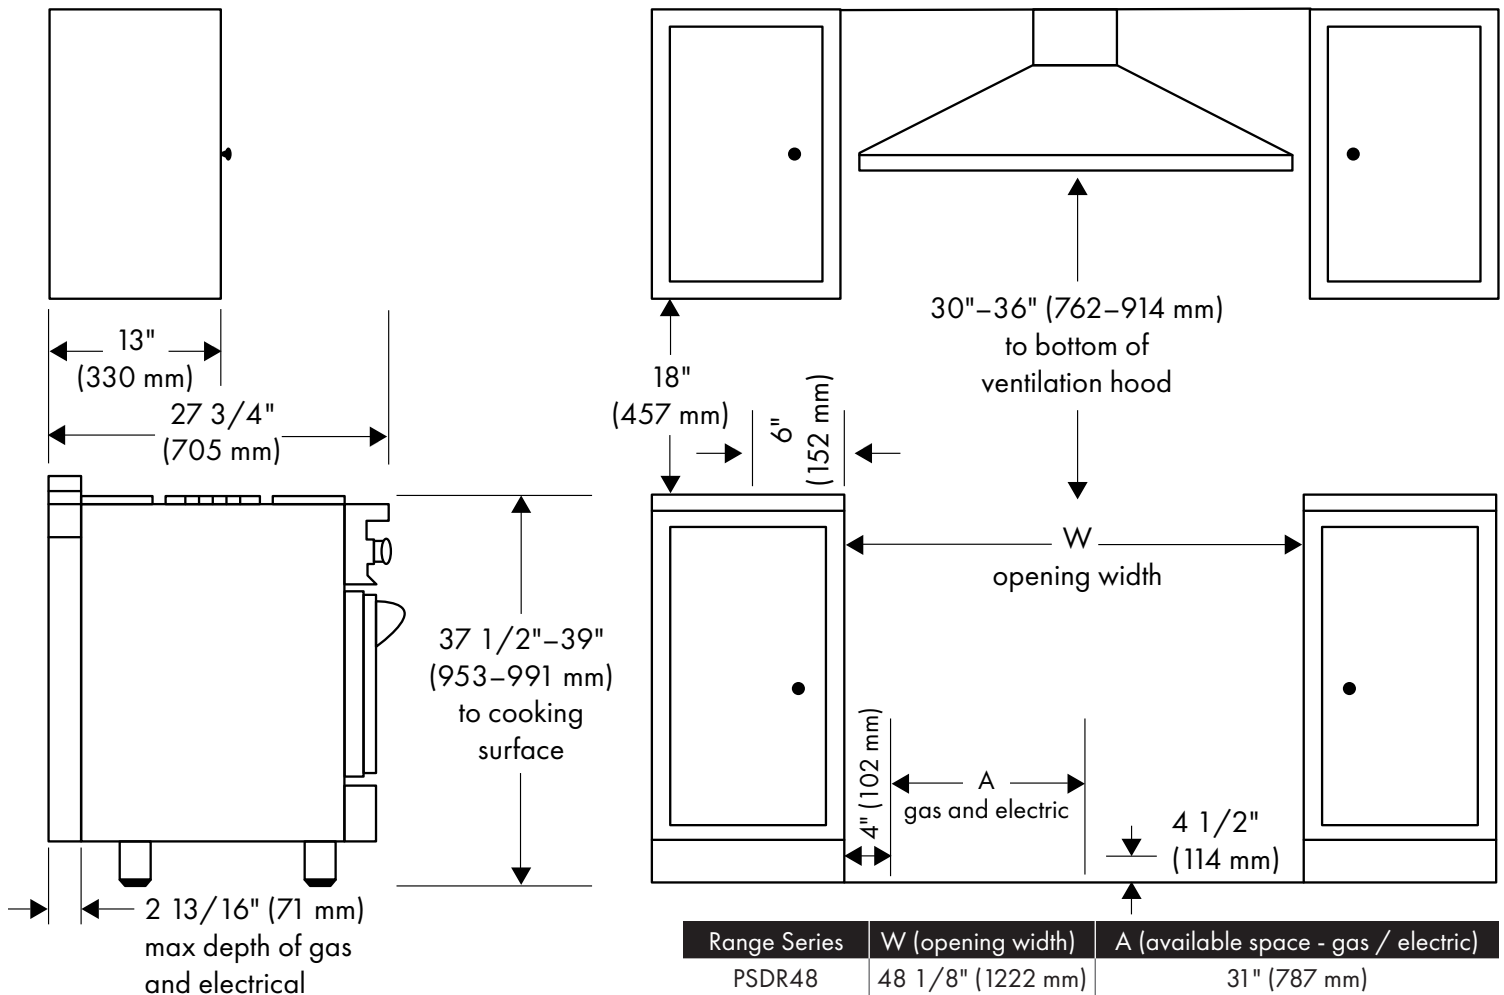

INSTALLATION RESOURCES

Installation / User Manual

[Click Here](#)