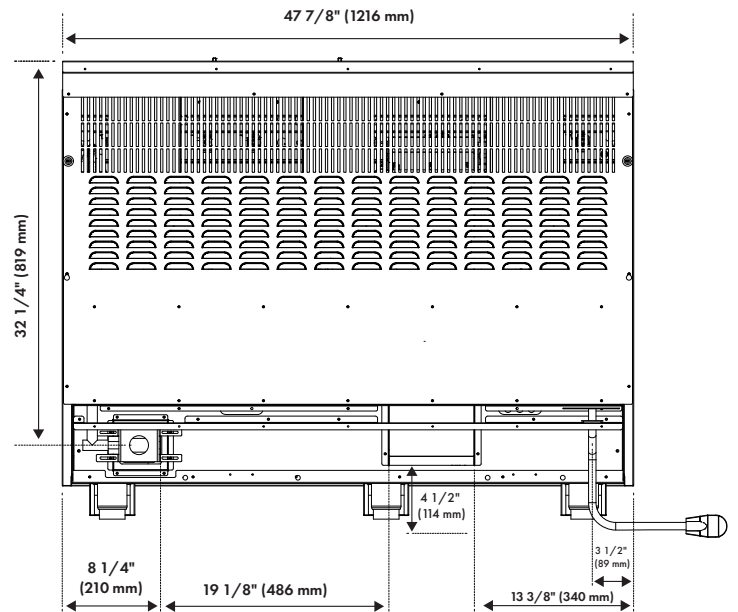

DUOPRO PARAMOUNT RANGE SERIES (PSDR)

48 in. 6.7 cu. ft. Dual Fuel Range with 8 Burner Gas DuoPro™ Cooktop and Electric Convection Oven

ZLINE
ATTAINABLE LUXURY®

BACK VIEW

INSTALLATION RESOURCES

Installation / User Manual

[Click Here](#)