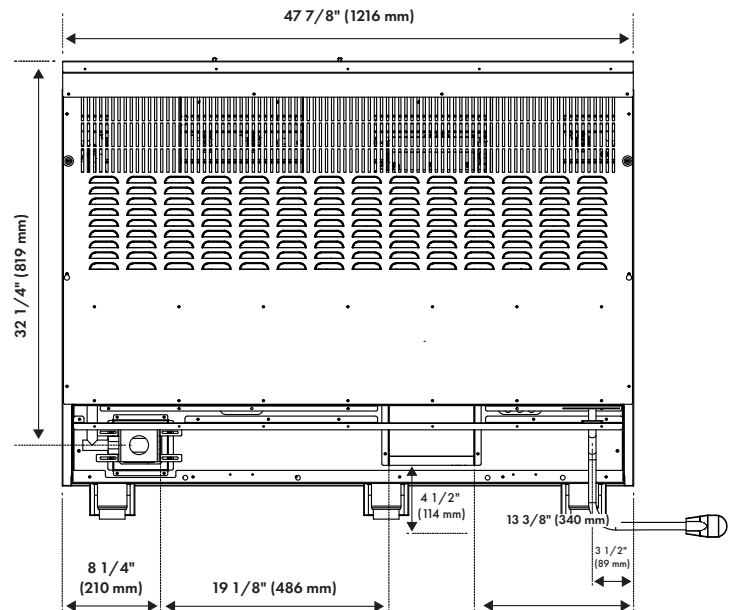

DIMENSIONS AND WEIGHT

Product Dimensions	47 7/8" W x 27 3/4" D x 36" H
Cutout Dimensions	48 1/8" W x 24 3/4" D x 36" H
Product Weight	421 lb (190 kg)

OVEN FEATURES

Large Interior Oven Dimensions	24 7/8" W x 17 3/4" D x 16" H
Small Interior Oven Dimensions	13 3/8" W x 17 3/4" D x 16" H
Self-Clean	No
Oven Lighting	(3) Halogen
Oven Features	Bake, Broil, Convection Bake
Convection Fan	Yes (Large Oven Only)
Number of Racks	4
Child Lock	No

DUOPRO PARAMOUNT RANGE SERIES (PSGR)

48 in. 6.7 cu. ft. Range with 8 Burner DuoPro™ Cooktop and Convection Gas Oven

ZLINE
ATTAINABLE LUXURY®

FRONT VIEW

BACK VIEW

INSTALLATION RESOURCES

Installation / User Manual

[Click Here](#)

Range Series	W (opening width)	A (available space - gas)
PSGR48	48 1/8" (1222 mm)	31" (787 mm)

AUTOGRAPH EDITION

Andrew Zuro

Satin Stainless Steel With
Matte Black Accents

Stainless Steel With
Champagne Bronze Accents