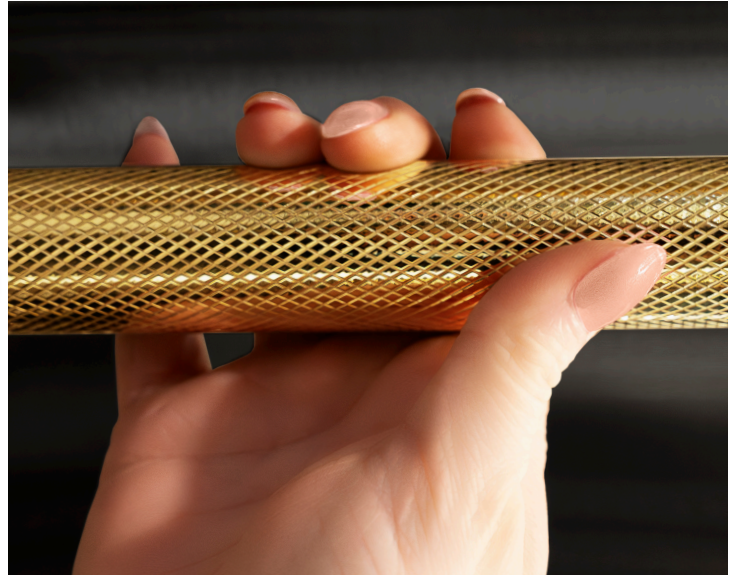

BLACK STAINLESS STEEL

Polished Gold	PSGRBZ-48-KG
Champagne Bronze	PSGRBZ-48-KCB

STANDARD HELIX HANDLE SET (SET OF 2)

Black Stainless Steel Helix Handles	SGZ-054-K-BS-48
Stainless Steel Helix Handles	SGZ-054-K-ST-48

BLACK STAINLESS

STAINLESS STEEL