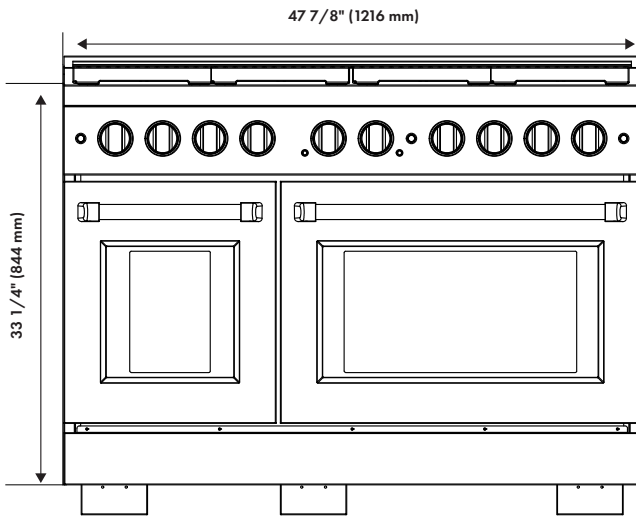

DUOPRO PARAMOUNT RANGE SERIES (PSGR)

48 in. 6.7 cu. ft. Range with 8 Burner DuoPro™ Cooktop and Convection Gas Oven

ZLINE
ATTAINABLE LUXURY®

FRONT VIEW