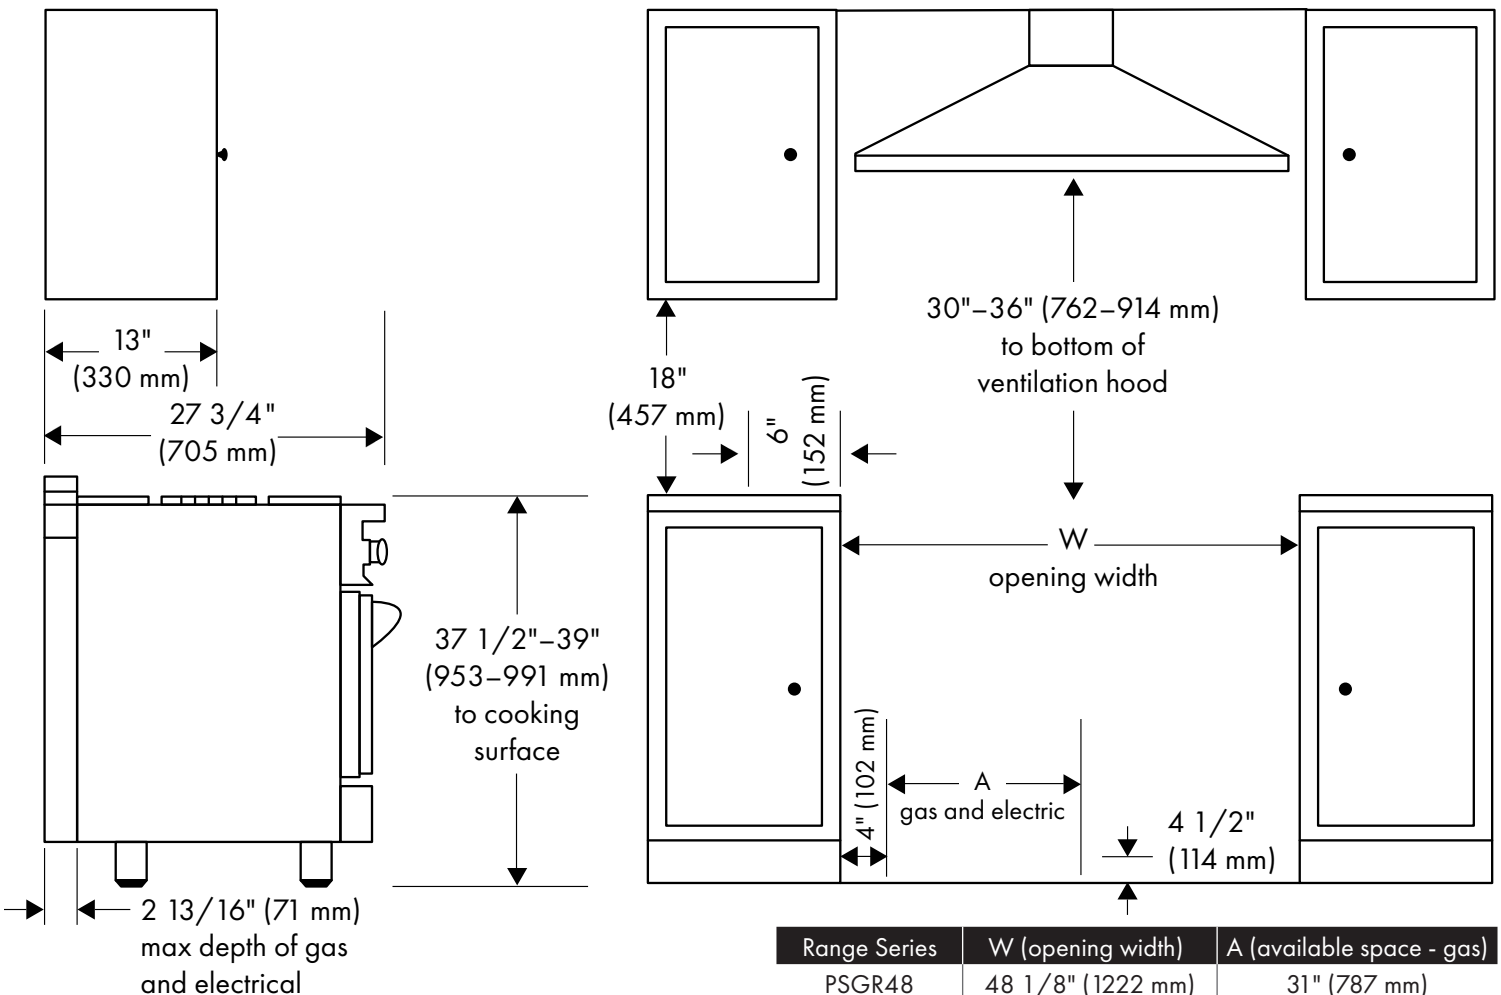

Range Series	W (opening width)	A (available space - gas)
PSGR48	48 1/8" (1222 mm)	31" (787 mm)