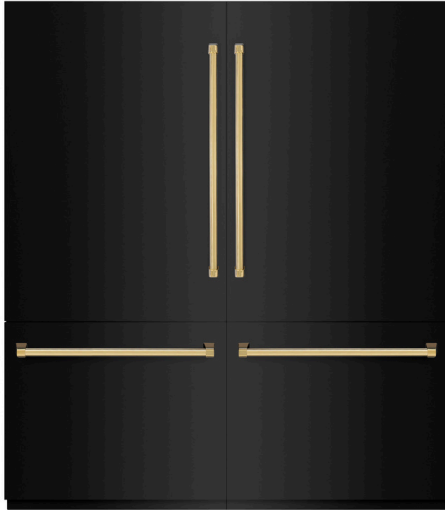

ZLINE Autograph Edition 72 in. 39.6 cu. ft. French Door Built-In Bottom Freezer Refrigerator with Water Dispensers and Ice Makers in Black Stainless Steel with Graphite Gray Interior and Polished Gold Accents (GRBITZ-BS-72-G)

ZLINE
ATTAINABLE LUXURY®

INTRODUCTION

Luxury isn't meant to be left desired—it's meant to be attainable. The ZLINE Autograph Edition 72 in. 39.6 cu. ft. French Door Built-In Bottom Freezer Refrigerator with Water Dispensers and Ice Makers in Black Stainless Steel with Graphite Gray Interior and Polished Gold Accents (GRBITZ-BS-72-G) provides the ultimate upgrade to the center of your home by pairing premium dual cooling technology with enhanced storage capacity for multiple grocery items. Achieve ZLINE Attainable Luxury® excellence with innovative features designed to enhance your kitchen's cooling and freezing capability.