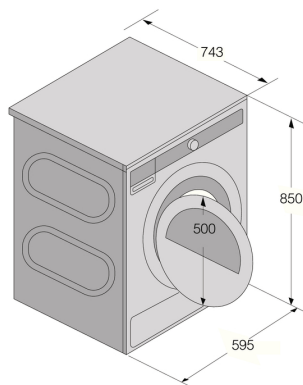

### Technical data

- Heater power: 3000 W
- Noise level drying dB(A): 59
- Power consumption in standby mode: 0.39 W
- Consumption in off mode: 0.22 W
- Plug type: USA

- Connected load: 3400 W
- Voltage (V): 208-240 V
- Number of phases: 1
- Fuse: 30 A
- Frequency: 60 Hz
- Net weight: 100.3 lb
- ISO 14001 certified manufacturing: Yes

#### Dimensions

- Width: 23 7/16 "
- Height: 33 7/16 "
- Depth: 29 1/4 "
- Depth with door open: 45 7/8 "
- Length of electrical cord: 82 11/16 "
- Venting position / diameter: Left/right/back-diameter 100

#### Logistic information

- Packaging width: 24 7/16 "
- Packaging height: 36 7/16 "
- Packaging depth: 33 7/8 "
- Gross weight: 111.8 lb
- Product code: 746375
- EAN code: 3838783002518

T086/VWH/XL