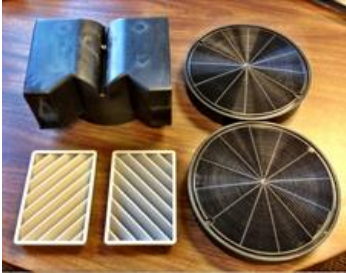

**TENDER DUCTLESS KITS**

**DUCTTNR** – USE FOR TEND30SS, TEND36SS, TEND30SS300, TEND36SS300

**DUCTCLPL** – USE FOR TEND30SS600-B, TEND36SS600-B, TEND30SS300-B, TEND36SS300-B AND ALL CLASSICA PLUS MODELS