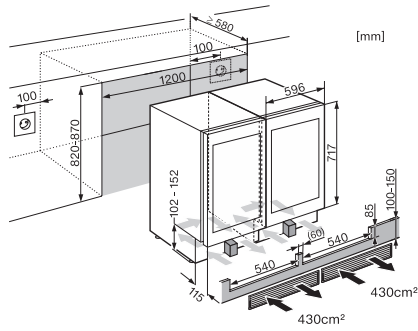

KSK 6300

Side-by-side kit

for a high-quality side-by-side combination of undercounter wine cabinets.

EAN: 4002516885870 / Material number: 12762180 / Old Material Number: 36996119EU1

KSK 6300

Side-by-side kit

for a high-quality side-by-side combination of undercounter wine cabinets.

KWT6312UGS, KWT6322UG, KWT6322UG-1, KSK6300,
Side by Side (installation drawing)