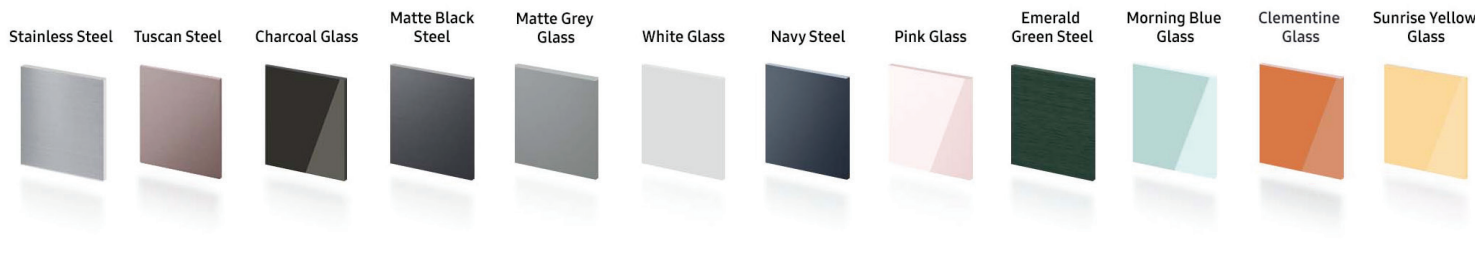

RA-F18DUU

SAMSUNG

Bespoke 4-Door Flex™ Refrigerator Panel - Top Panel

Steel Panel

Glass Panel

Design a refrigerator that's uniquely you.

Personalize your Bespoke 4-Door Flex™ Refrigerator with customizable and changeable refrigerator door panels. Choose from a range of colors and either steel or glass finishes, to design a refrigerator that expresses your personal style. If you want to update your décor, you can simply change the color of your refrigerator by choosing new panels.

Bespoke Panel Color Selection

Product Dimensions & Weight (WxHxD)

Dimensions: 17⁵/₈" x 38³/₈" x 1"

Steel Panel Weight: 5.86 lbs

Glass Panel Weight: 8.81 lbs

Shipping Dimensions & Weight (WxHxD)

Dimensions: 22" x 40⁵/₈" x 2¹/₈"

Steel Panel Weight: 7.76 lbs

Glass Panel Weight: 10.70 lbs

Color

Matte Black Steel
Navy Steel
Stainless Steel
Emerald Green Steel
Tuscan Steel
White Glass
Pink Glass
Matte Grey Glass
Charcoal Glass
Clementine Glass
Morning Blue Glass
Sunrise Yellow Glass