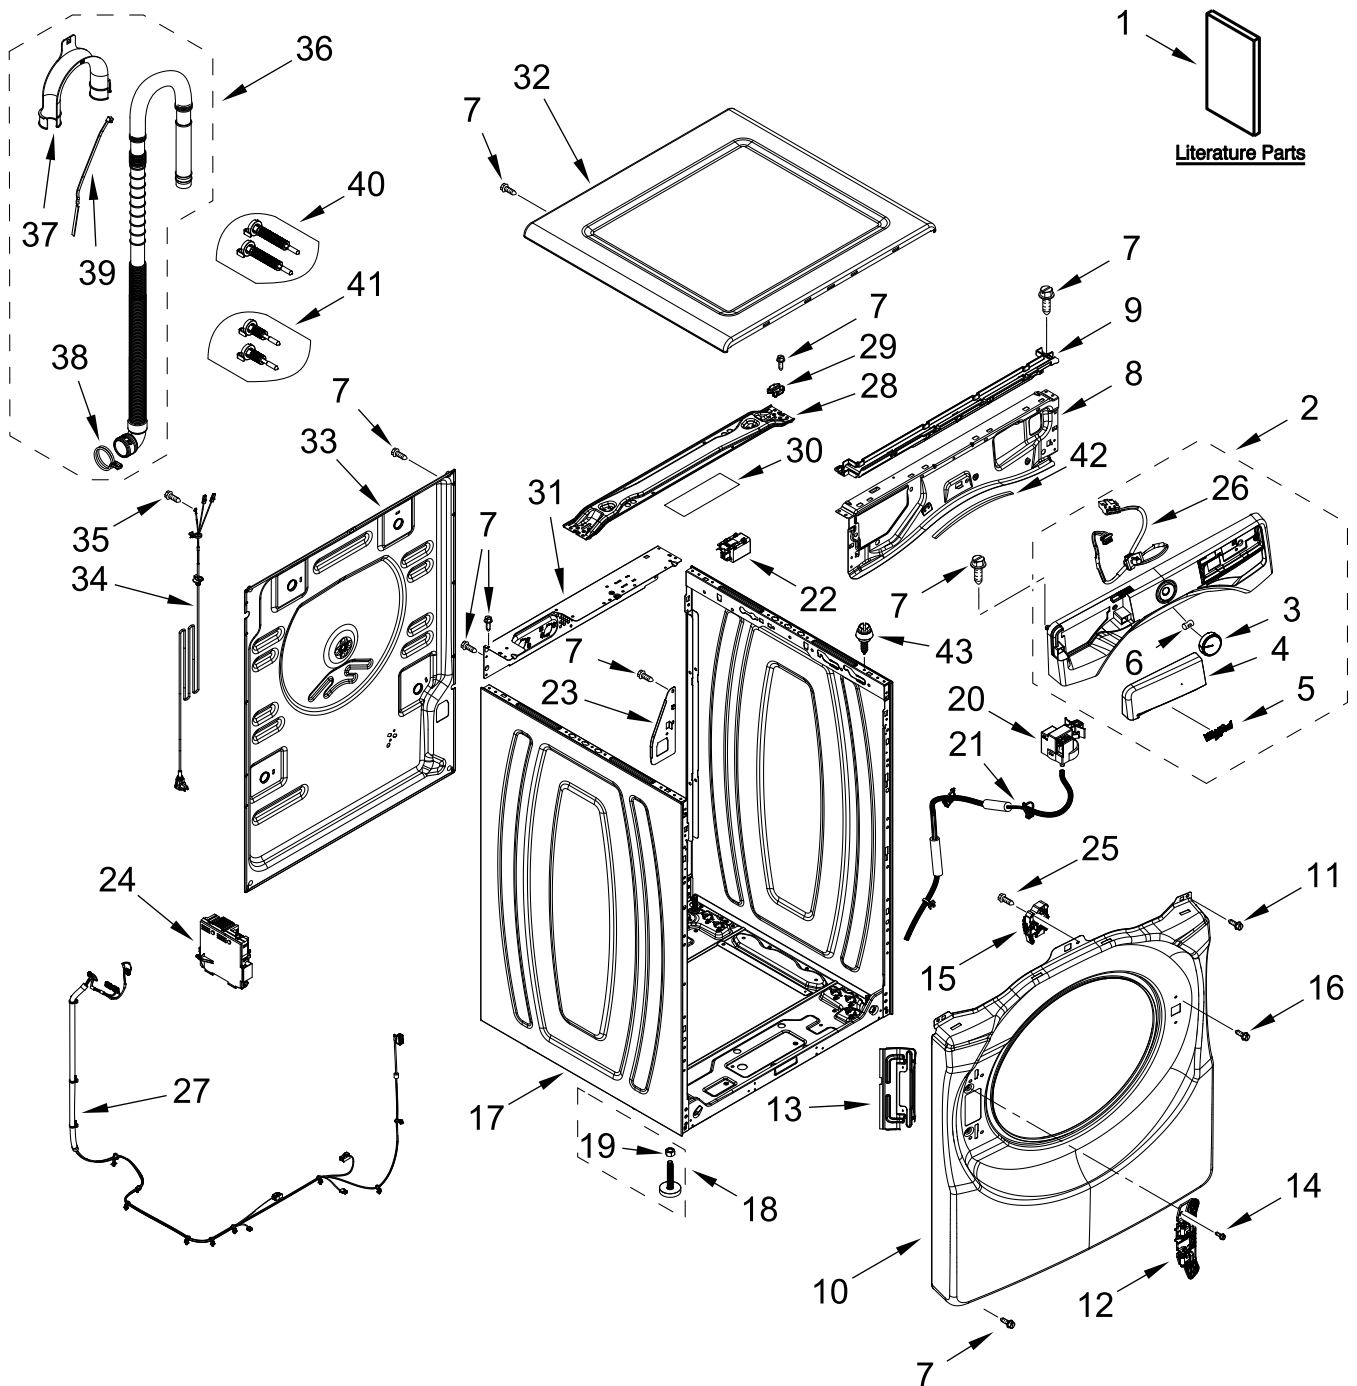

# TOP AND CABINET PARTS

# TOP AND CABINET PARTS

<u>Illus. No.</u>	<u>Part No.</u>	<u>Description</u>	<u>Illus. No.</u>	<u>Part No.</u>	<u>Description</u>	<u>Illus. No.</u>	<u>Part No.</u>	<u>Description</u>
1		Literature Parts	14	W10288126	Screw	30	W10331064	Foam Pad
	W11355369	Owner's Manual	15	W11670890	Lock, Door	31	W11353016	Bracket, Rear
	W11712042	Quick Start Guide	16	8540282	Screw	32		Top
	W11741051	Energy Guide	17		Cabinet		W10208373	White
2		Assembly, Console		W11352995	White	33	W11420275	Panel, Rear
	W11709327	White	18	W11604388	Leveling Leg Assembly	34	W10919946	Cord, Power
3	W11709753	Assembly, Knob	19	W11599138	Nut, Hex	35	3400076	Screw
4		Handle, Drawer	20	W11125159	Pressure Switch	36	W11392677	Hose, Drain (External)
	W11709739	White	21	W11319791	Hose, Pressure Switch	37	W10280024	U-Bend, Drain Hose
5	W10884773	Badge	22	W11533492	RFI Filter	38	356138	Clamp, Hose
6	8536939	Clip, Spring	23	W11091443	Bracket, Drain Hose	39	W10267532	Cable Tie
7	W10567155	Screw	24	W11742376	Appliance Control Unit (ACU)	40	W11041287	Bolt, Transport (Long)
8	W10915381	Bracket, Console	25	W10306501	Screw	41	W11041011	Bolt, Transport (Short)
9	W10796898	Channel, Water	26	W11719455	Harness, HMI	42	W10407376	Edge Guard
10		Panel, Front	27	W11722227	Harness, Main	43	W10208380	Screw and Bushing Assembly
	W11710567	White	28	W10467484	Brace, Top			
11	357640	Screw	29	W10245452	Retainer, Spring			
12	W11668720	Hinge Assembly						
13	W11715541	Bracket, Hinge						