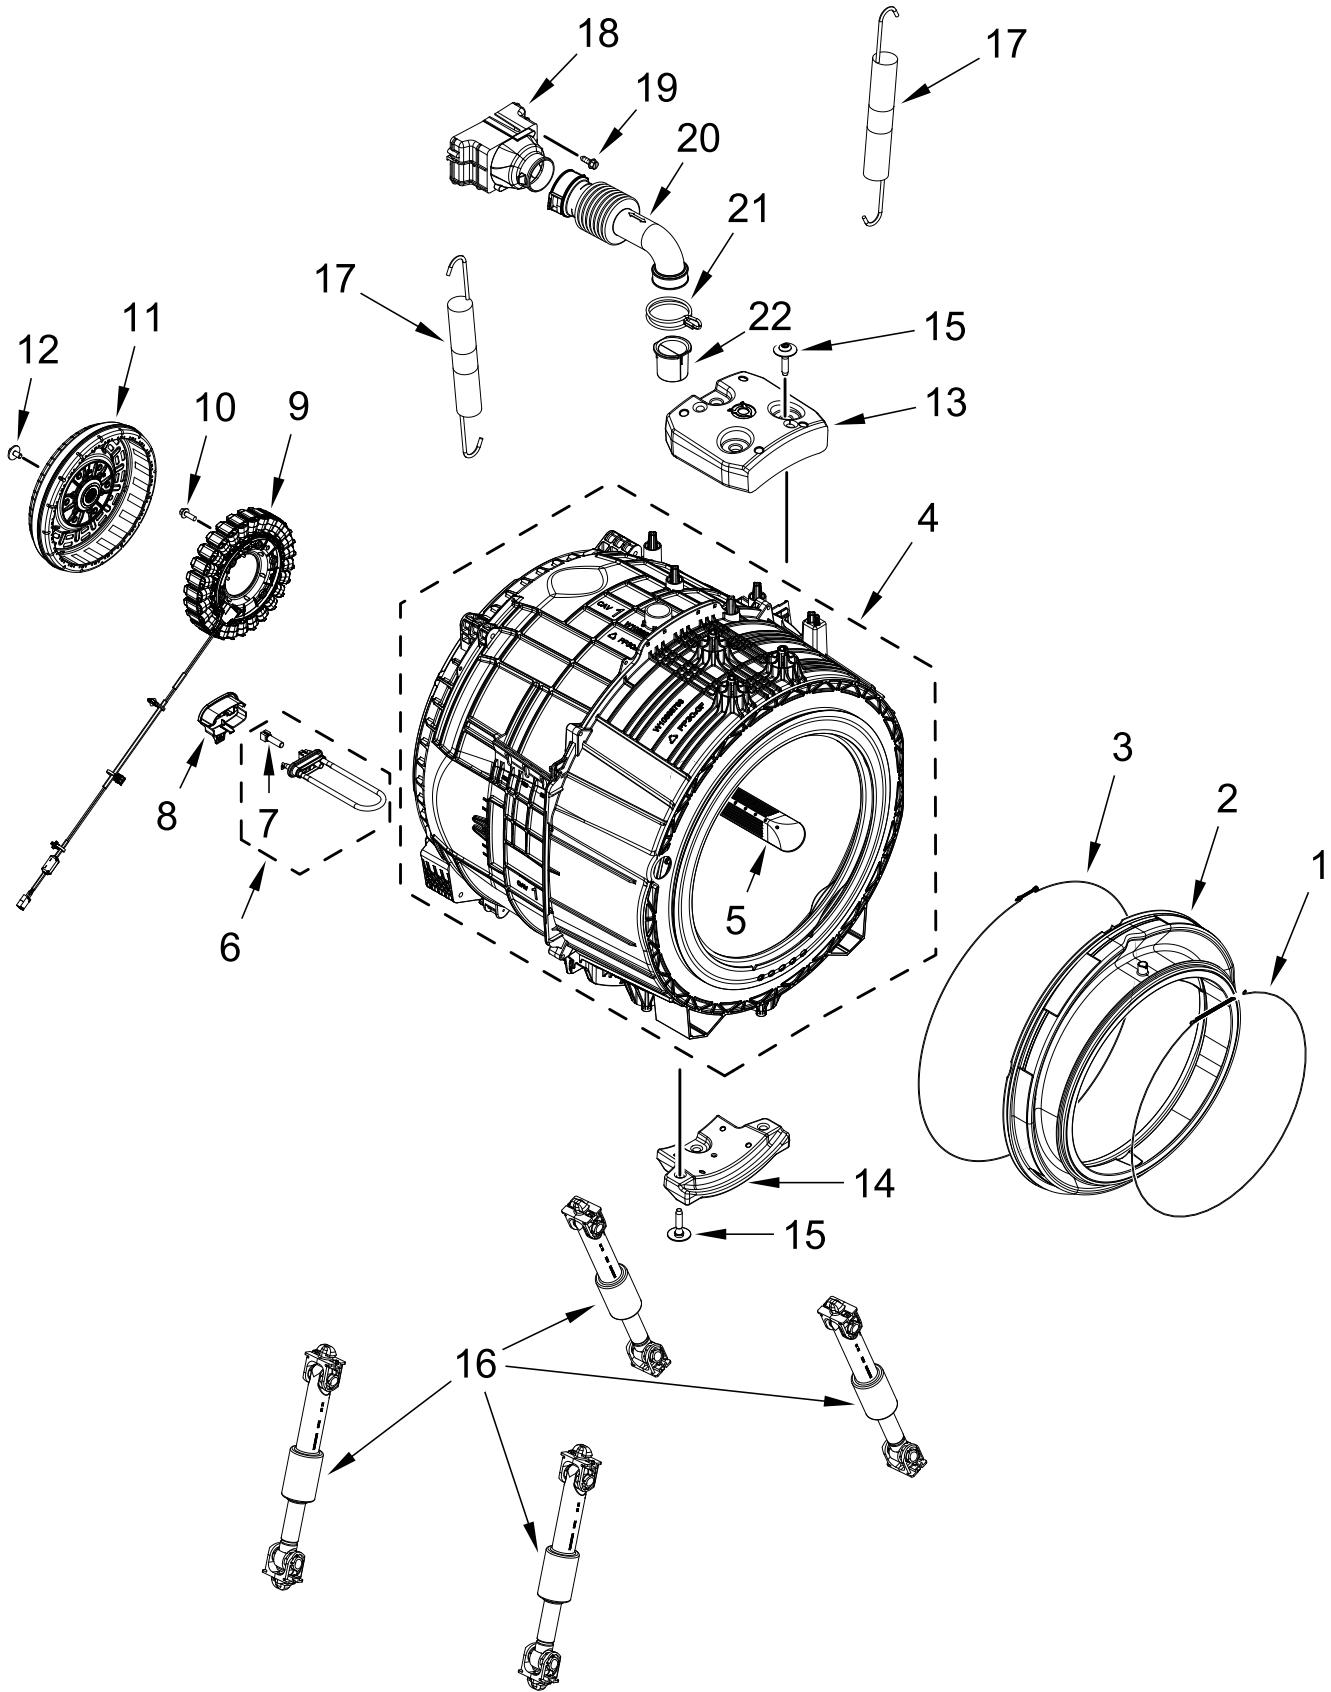

TUB AND BASKET PARTS

TUB AND BASKET PARTS

<u>Illus. No.</u>	<u>Part No.</u>	<u>Description</u>	<u>Illus. No.</u>	<u>Part No.</u>	<u>Description</u>	<u>Illus. No.</u>	<u>Part No.</u>	<u>Description</u>
1	W10818945	Retainer, Front Panel to Bellow	8	W10909418	Shield, Heater	16	W11117022	Damper Assembly
2	W11503591	Bellow	9	W11708681	Stator, Motor	17	W10896675	Spring, Suspension
3	W11048199	Retainer, Bellow to Tub	10	W11035597	Screw, Stator	18	W10919157	Enclosure, Vent
4	W11573030	Assembly, Tub and Drum	11	W10916241	Rotor, Motor	19	8540513	Screw
5	W11198668	Baffle, Drum	12	W11354072	Screw, Rotor	20	W11131396	Hose, Ventilation
6	W11397974	Assembly, Heater	13	W11209370	Counterweight, Top	21	371507	Clamp, Hose
7	W11036313	Assembly, NTC	14	W11209372	Counterweight, Bottom	22	W11495086	Deflector, Vent Port
			15	W11235083	Screw, Counterweight