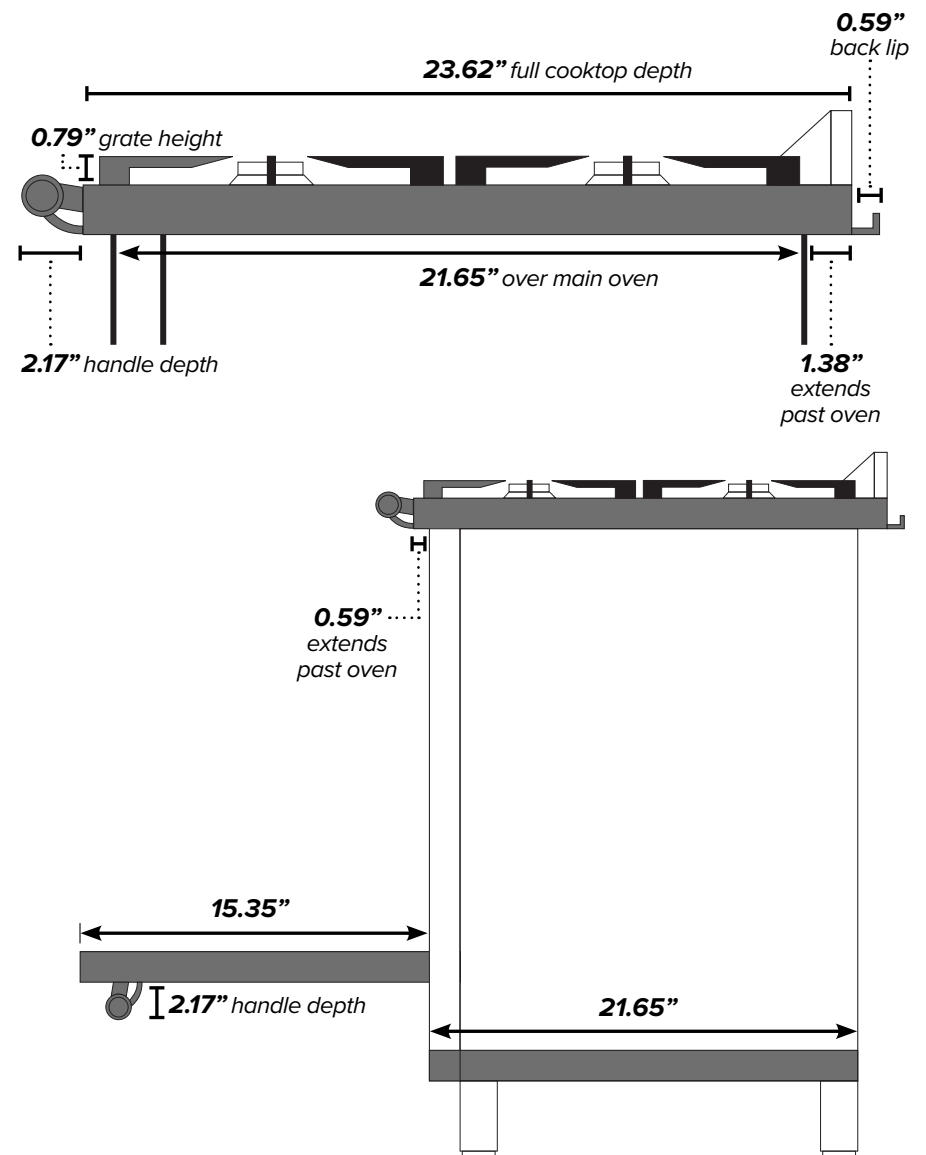

ILVE 48" Nostalgie Dual Fuel Range

Range Front (Oven Exterior)

Range Side

Range Back

¹Backsplash optional. ²Gas connection lies 1 1/2" from back of range. ³Height above floor.

ILVE 48" Nostalgie Dual Fuel Range