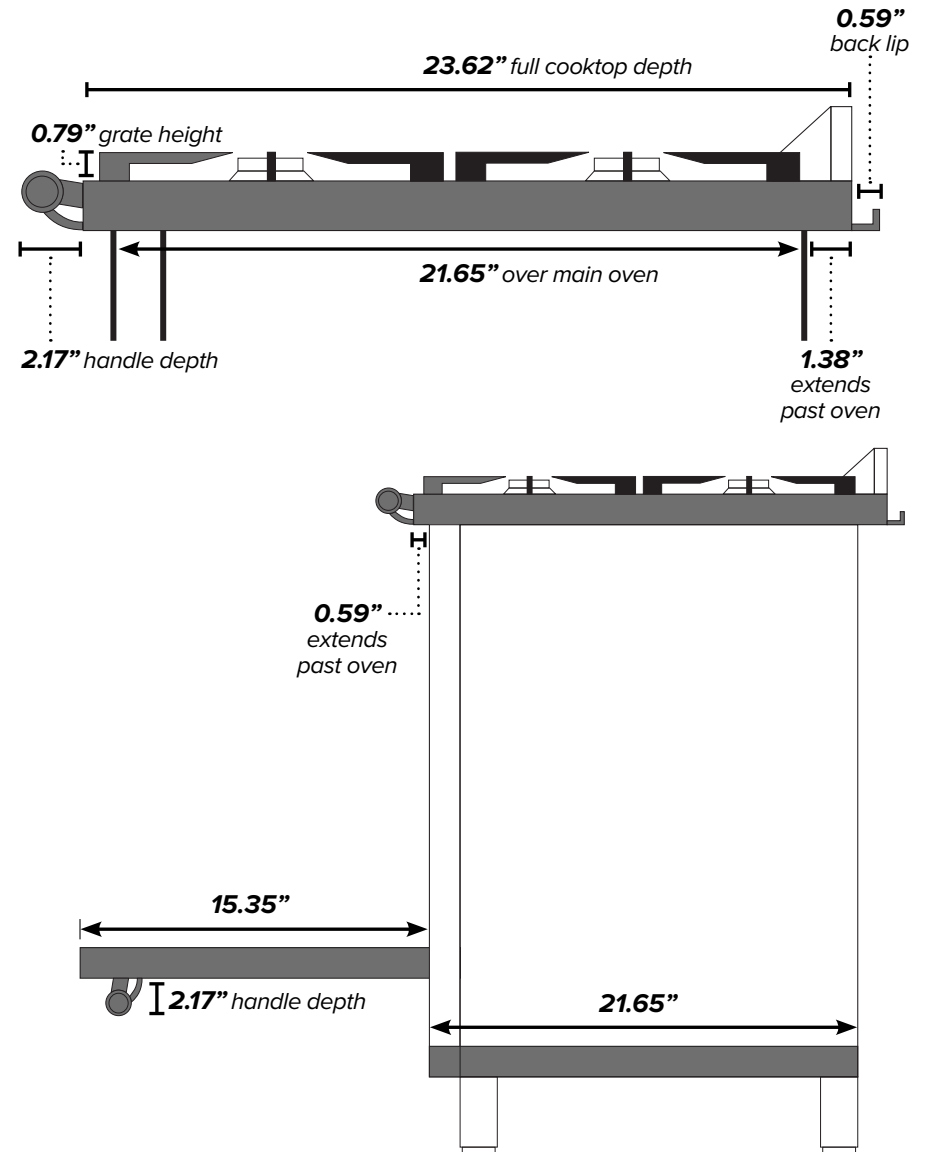

ILVE 36" Nostalgie Gas Range

Range Front (Oven Exterior)

Range Back

Range Side

¹Backsplash optional.

²Gas connection lies 1 1/2" from back of range.

³Height above floor.

ILVE 36" Nostalgie Gas Range