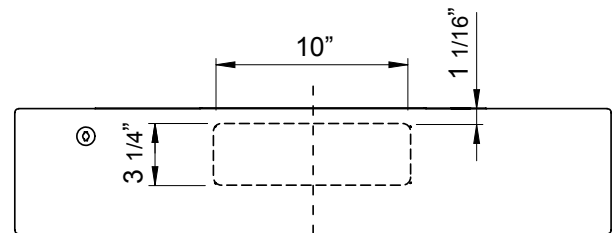

POWER

CYCLONE

UNDER-CABINET

Modern, clean lines provide a perfect complement to any interior, while centrifugal blowers liquefy cooking residue without complex filters to make clean up a snap. Available in black, white and stainless steel finishes.

ZEPHYR

ZEPHYRONLINE.COM

C/L

Back