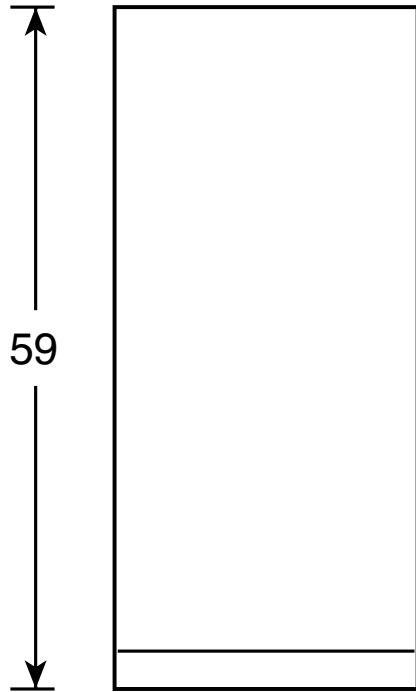

FUM14DT

GE® 14.1 Cu. Ft. Manual Defrost Upright Freezer

Dimensions and Installation Information (in inches)

Front View

Top View

Air Clearance	
Each side (in.)	3
Top (in.)	3
Back (in.)	3

For answers to your Monogram®, GE Profile™ or GE® appliance questions, visit our website at ge.com or call GE Answer Center® service, 800.626.2000.

FUM14DT

GE® 14.1 Cu. Ft. Manual Defrost Upright Freezer

Features and Benefits

- 14.1 cu. ft. Capacity
- Manual Defrost
- 4 Cabinet Shelves (1 Adjustable)
- 5 Freezer Door Shelves
- 1 Sliding Bulk Storage Basket
- Lock
- Interior Light
- GE CleanTouch Handle
- Adjustable Temperature Control
- Defrost Water Drain
- Model FUM14DTRWH - White