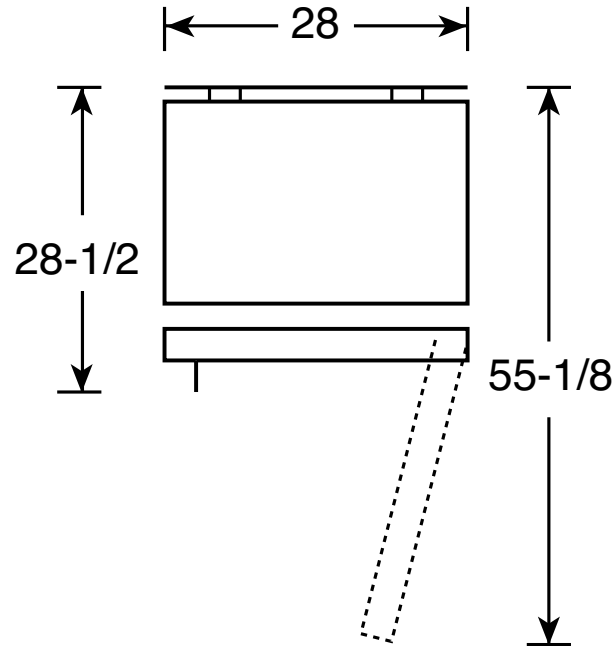

FUM14DT

GE® 14.1 Cu. Ft. Manual Defrost Upright Freezer

Dimensions and Installation Information (in inches)

Front View

Top View

Air Clearance	
Each side (in.)	3
Top (in.)	3
Back (in.)	3

For answers to your Monogram®, GE Profile™ or GE® appliance questions, visit our website at ge.com or call GE Answer Center® service, 800.626.2000.

FUM14DT

GE® 14.1 Cu. Ft. Manual Defrost Upright Freezer

Features and Benefits

- 14.1 cu. ft. Capacity
- Manual Defrost
- 4 Cabinet Shelves (1 Adjustable)
- 5 Freezer Door Shelves
- 1 Sliding Bulk Storage Basket
- Lock
- Interior Light
- GE CleanTouch Handle
- Adjustable Temperature Control
- Defrost Water Drain
- Model FUM14DTRWH - White