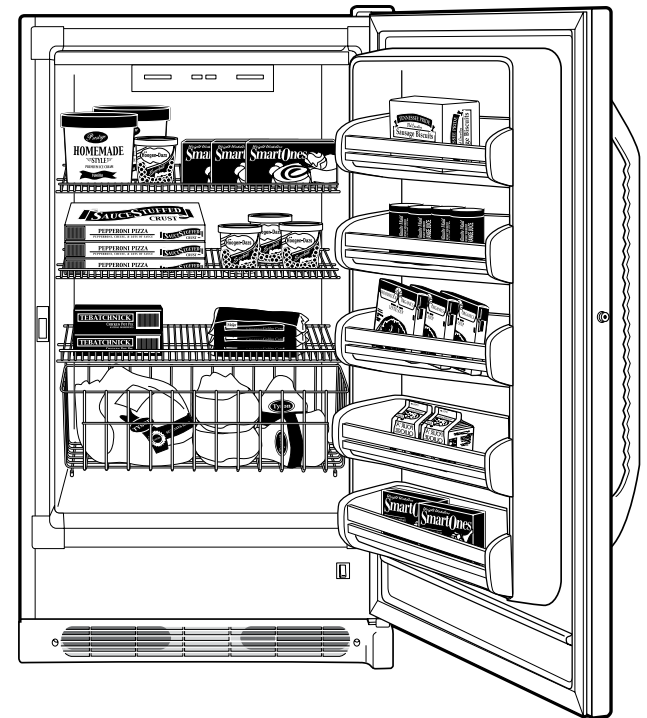

FUM14DT

GE® 14.1 Cu. Ft. Manual Defrost Upright Freezer

Dimensions and Installation Information (in inches)

Front View

Top View

Air Clearance	
Each side (in.)	3
Top (in.)	3
Back (in.)	3

For answers to your Monogram®, GE Profile™ or GE® appliance questions, visit our website at ge.com or call GE Answer Center® service, 800.626.2000.

FUM14DT

GE® 14.1 Cu. Ft. Manual Defrost Upright Freezer

Features and Benefits

- 14.1 cu. ft. Capacity
- Manual Defrost
- 4 Cabinet Shelves (1 Adjustable)
- 5 Freezer Door Shelves
- 1 Sliding Bulk Storage Basket
- Lock
- Interior Light
- GE CleanTouch Handle
- Adjustable Temperature Control
- Defrost Water Drain
- Model FUM14DTRWH - White