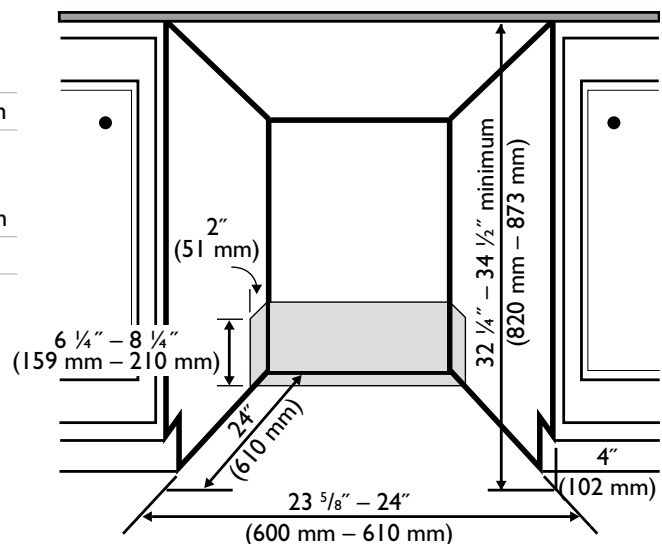

XL TALL TANK MODELS

PLANNING & DESIGN: XL DISHWASHERS

D5424XL, D5524XLFI, D5534XLFI, D5624XLCS, D5634XLHS, D5644XLCS

Unit Dimensions

	US	METRIC
HEIGHT*:	32 1/4" – 34 3/8"	819 – 873 mm
WIDTH: 5424XL, 5624XLCS 5634XLHS & 5644XLCS	24"	610 mm
5524XLFI, 5534XLFI	23 5/8"	600 mm
DEPTH:	22 7/8"	581 mm
DEPTH W/HANDLE:	24 7/8"	632 mm
DEPTH W/DOOR OPEN:	47 1/2"	1207 mm
WEIGHT: 5424XL, 5624XLCS, 5634XLHS & 5644XLCS	106 lbs	48 kg
5524XLFI, 5534XLFI	94 lbs	43 kg

Technical Data

Electricity	120 V, 60 Hz, 15 Amp
Water pressure	4.2 – 140 psi
Heating element	1200 watt
Max loading	1300 watt

Cutout Dimensions

	US	METRIC
HEIGHT:	32 1/4" – 34 1/2"	819 – 873 mm
WIDTH: 5424XL, 5624XLCS, 5634XLHS & 5644XLCS	24"	610 mm
5524XLFI, 5534XLFI	23 5/8" – 24"	600 – 610 mm
DEPTH:	24"	510 mm

Depth includes space for the high-loop drain hose

The electrical and water supplies should enter through the area indicated by the shaded area. Preferably, they should come through the right side of the machine. The access hole must be round and smooth and no bigger than 2" (51 mm) in diameter.

* 32 1/4" / 819 mm height requires removal of top trim & lower side trim (2)

Specifications are subject to change without notice. See installation instructions for additional details.