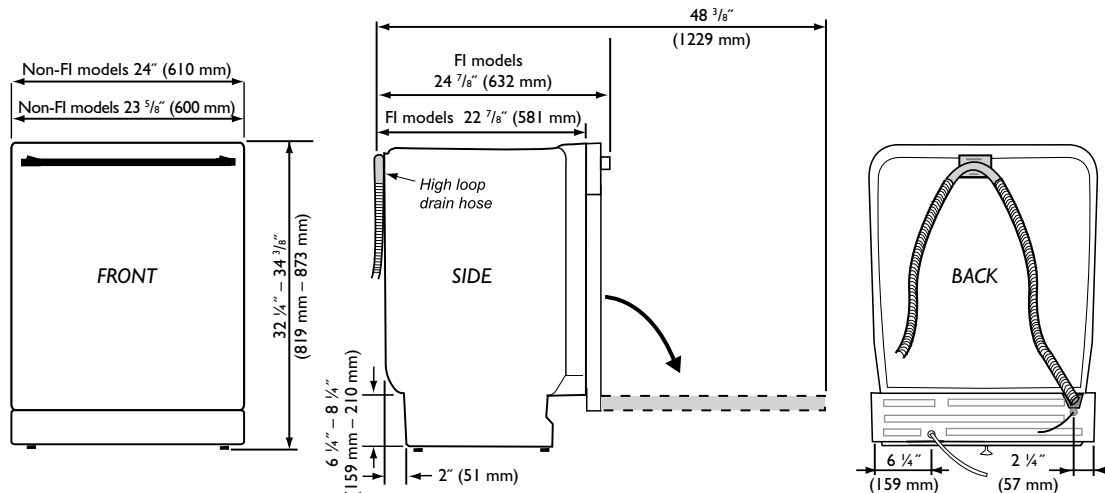

XL TALL TANK MODELS

PLANNING & DESIGN: XL DISHWASHERS

D5424XL, D5524XLFI, D5534XLFI, D5624XLCS, D5634XLHS, D5644XLCS

Unit Dimensions

	US	METRIC
HEIGHT*:	32 1/4" – 34 3/8"	819 – 873 mm
WIDTH: 5424XL, 5624XLCS 5634XLHS & 5644XLCS	24"	610 mm
5524XLFI, 5534XLFI	23 5/8"	600 mm
DEPTH:	22 7/8"	581 mm
DEPTH W/HANDLE:	24 7/8"	632 mm
DEPTH W/DOOR OPEN:	47 1/2"	1207 mm
WEIGHT: 5424XL, 5624XLCS, 5634XLHS & 5644XLCS	106 lbs	48 kg
5524XLFI, 5534XLFI	94 lbs	43 kg

Technical Data

Electricity	120 V, 60 Hz, 15 Amp
Water pressure	4.2 – 140 psi
Heating element	1200 watt
Max loading	1300 watt

Cutout Dimensions

	US	METRIC
HEIGHT:	32 1/4" – 34 1/2"	819 – 873 mm
WIDTH: 5424XL, 5624XLCS, 5634XLHS & 5644XLCS	24"	610 mm
5524XLFI, 5534XLFI	23 5/8" – 24"	600 – 610 mm
DEPTH:	24"	510 mm

Depth includes space for the high-loop drain hose

The electrical and water supplies should enter through the area indicated by the shaded area. Preferably, they should come through the right side of the machine. The access hole must be round and smooth and no bigger than 2" (51 mm) in diameter.

* 32 1/4" / 819 mm height requires removal of top trim & lower side trim (2)

Specifications are subject to change without notice. See installation instructions for additional details.