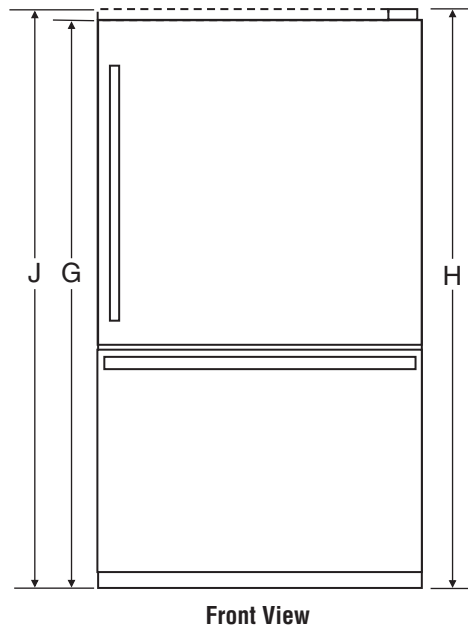

BOTTOM-FREEZER REFRIGERATORS

Front View

Style of product may vary from picture

PRODUCT DIMENSIONS

	INCHES	CENTIMETERS
A	29 5/8	75.2
B ¹	33	83.8
C	28	71.1
D ²	30 3/4	78.1
E ³	59	149.9
F ⁴	31 7/8	81.0
G ⁵	65 5/8	166.7
H ⁶	66 7/8	169.9
J ⁷	N/A	N/A

MODEL SKUs

ABB1922FEW
 ABB1922FEB
 ABB1922FEQ
 ABB1922FES

NOTES:

1. Depth with doors closed, including handle.
2. Depth with doors closed, excluding handle.
3. Depth with doors open at 90 degrees.
4. Width with doors open at 90 degrees, including handles.
5. Height to top of refrigerator
6. Height to top of refrigerator including door hinge.
7. Height to top of refrigerator door trim (if needed for trim models).
8. When installing refrigerator in or near a corner, allow enough room for door to open without interfering with cabinet drawers or hardware.