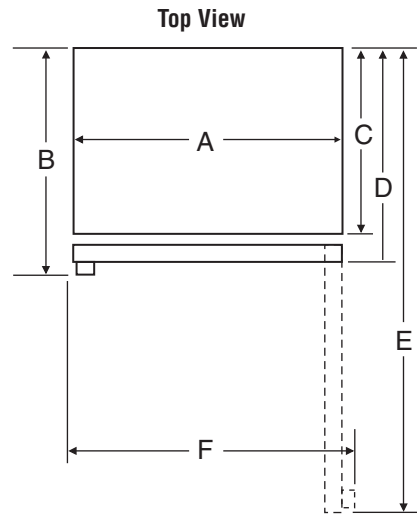

BOTTOM-FREEZER REFRIGERATORS

Front View

Style of product may vary from picture

PRODUCT DIMENSIONS

	INCHES	CENTIMETERS
A	29 5/8	75.2
B ¹	33	83.8
C	28	71.1
D ²	30 3/4	78.1
E ³	59	149.9
F ⁴	31 7/8	81.0
G ⁵	65 5/8	166.7
H ⁶	66 7/8	169.9
J ⁷	N/A	N/A

MODEL SKUs

ABB1922FEW
 ABB1922FEB
 ABB1922FEQ
 ABB1922FES

NOTES:

1. Depth with doors closed, including handle.
2. Depth with doors closed, excluding handle.
3. Depth with doors open at 90 degrees.
4. Width with doors open at 90 degrees, including handles.
5. Height to top of refrigerator
6. Height to top of refrigerator including door hinge.
7. Height to top of refrigerator door trim (if needed for trim models).
8. When installing refrigerator in or near a corner, allow enough room for door to open without interfering with cabinet drawers or hardware.