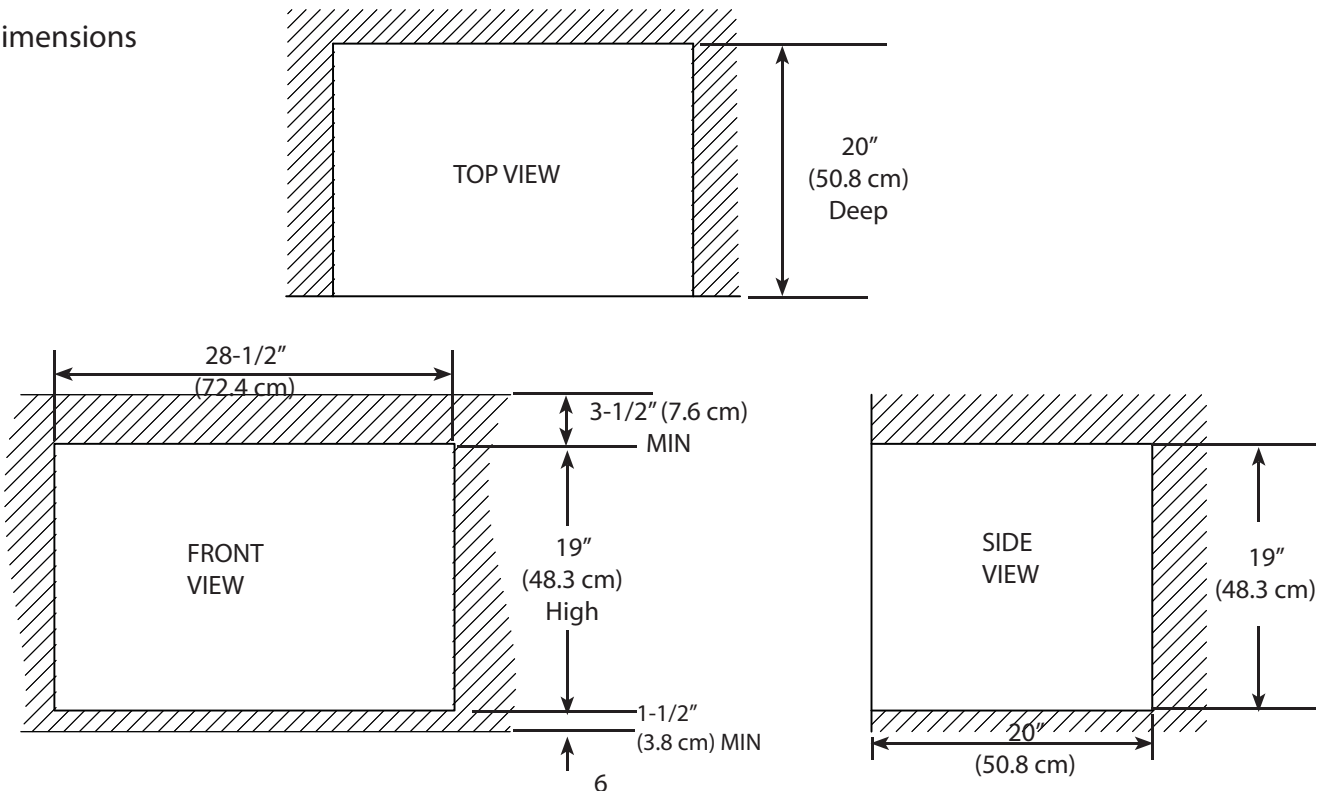

Product Dimensions

Cutout Dimensions

VODRD5191 - 19" DRAWERS

Product Dimensions

Cutout Dimensions

VOADS5241 - 24" DOOR

Product Dimensions

Cutout Dimensions

VOADD5301 - 30" DOOR

Product Dimensions

FRONT VIEW

SIDE VIEW

SIDE VIEW

VOADDR5301 - 30" DOOR / DRAWERS

Product Dimensions

Cutout Dimensions

VOADD5361 - 36" DOOR

Product Dimensions

FRONT VIEW

SIDE VIEW

Cutout Dimensions

SIDE VIEW

VOADDR5361 - 36" DOOR / DRAWER

Product Dimensions

Cutout Dimensions

VOADD5421 - 42" DOOR

Product Dimensions

FRONT VIEW

SIDE VIEW

Cutout Dimensions

SIDE VIEW

VOADDR5421 - 42" DOOR / DRAWERS