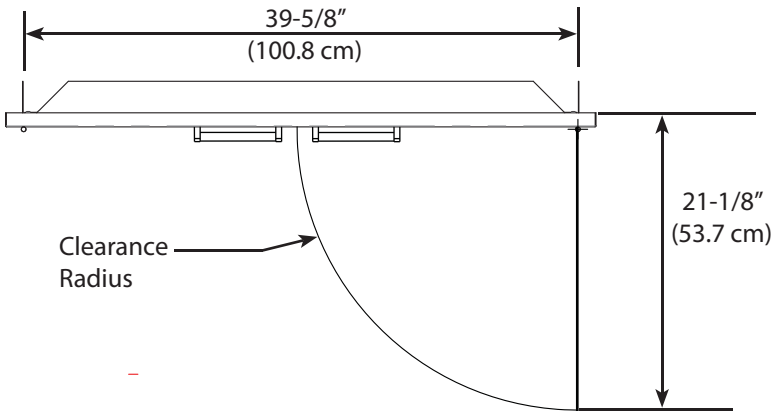

Product Dimensions

Cutout Dimensions

VODRD5191 - 19" DRAWERS

Product Dimensions

Cutout Dimensions

VOADS5241 - 24" DOOR

Product Dimensions

Cutout Dimensions

VOADD5301 - 30" DOOR

Product Dimensions

FRONT VIEW

SIDE VIEW

SIDE VIEW

VOADDR5301 - 30" DOOR / DRAWERS

Product Dimensions

Cutout Dimensions

VOADD5361 - 36" DOOR

Product Dimensions

FRONT VIEW

SIDE VIEW

Cutout Dimensions

SIDE VIEW

VOADDR5361 - 36" DOOR / DRAWER

Product Dimensions

Cutout Dimensions

VOADD5421 - 42" DOOR

Product Dimensions

FRONT VIEW

SIDE VIEW

Cutout Dimensions

SIDE VIEW

VOADDR5421 - 42" DOOR / DRAWERS