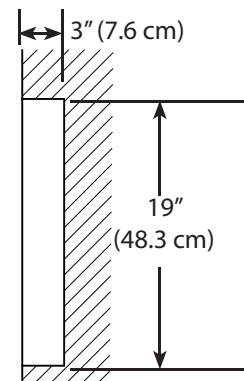

Product Dimensions

Cutout Dimensions

VODRD5191 - 19" DRAWERS

Product Dimensions

Cutout Dimensions

VOADS5241 - 24" DOOR

Product Dimensions

Cutout Dimensions

VOADD5301 - 30" DOOR

Product Dimensions

FRONT VIEW

SIDE VIEW

SIDE VIEW

VOADDR5301 - 30" DOOR / DRAWERS

Product Dimensions

Cutout Dimensions

VOADD5361 - 36" DOOR

Product Dimensions

FRONT VIEW

SIDE VIEW

Cutout Dimensions

SIDE VIEW

VOADDR5361 - 36" DOOR / DRAWER

Product Dimensions

Cutout Dimensions

VOADD5421 - 42" DOOR

Product Dimensions

FRONT VIEW

SIDE VIEW

Cutout Dimensions

SIDE VIEW

VOADDR5421 - 42" DOOR / DRAWERS