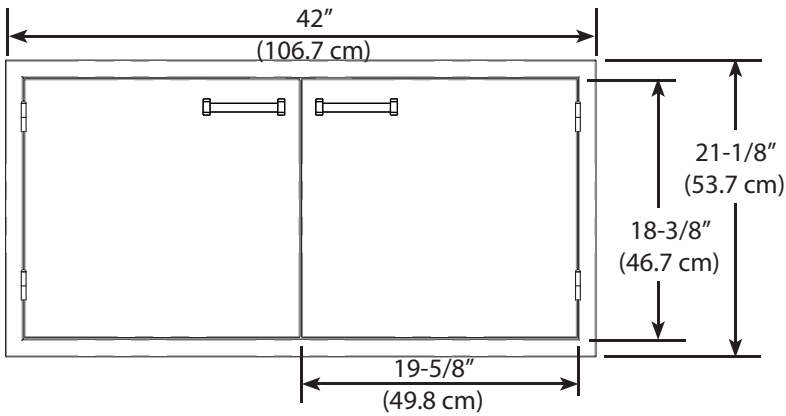

VOADD5301 - 30" DOOR

Product Dimensions

FRONT VIEW

SIDE VIEW

SIDE VIEW

VOADDR5301 - 30" DOOR / DRAWERS

Product Dimensions

Cutout Dimensions

VOADD5361 - 36" DOOR

Product Dimensions

FRONT VIEW

SIDE VIEW

Cutout Dimensions

SIDE VIEW

VOADDR5361 - 36" DOOR / DRAWER

Product Dimensions

Cutout Dimensions

VOADD5421 - 42" DOOR

Product Dimensions

FRONT VIEW

SIDE VIEW

Cutout Dimensions

SIDE VIEW

VOADDR5421 - 42" DOOR / DRAWERS

Product Dimensions

Cutout Dimensions

HANDLE INSTALLATION - ALL MODELS

Accessory Door Front

Use the top screw position.

Viking Range, LLC
111 Front Street
Greenwood, Mississippi 38930 USA
(662) 455-1200

For product information,
call 1-888-(845-4641)
or visit our web site at vikingrange.com