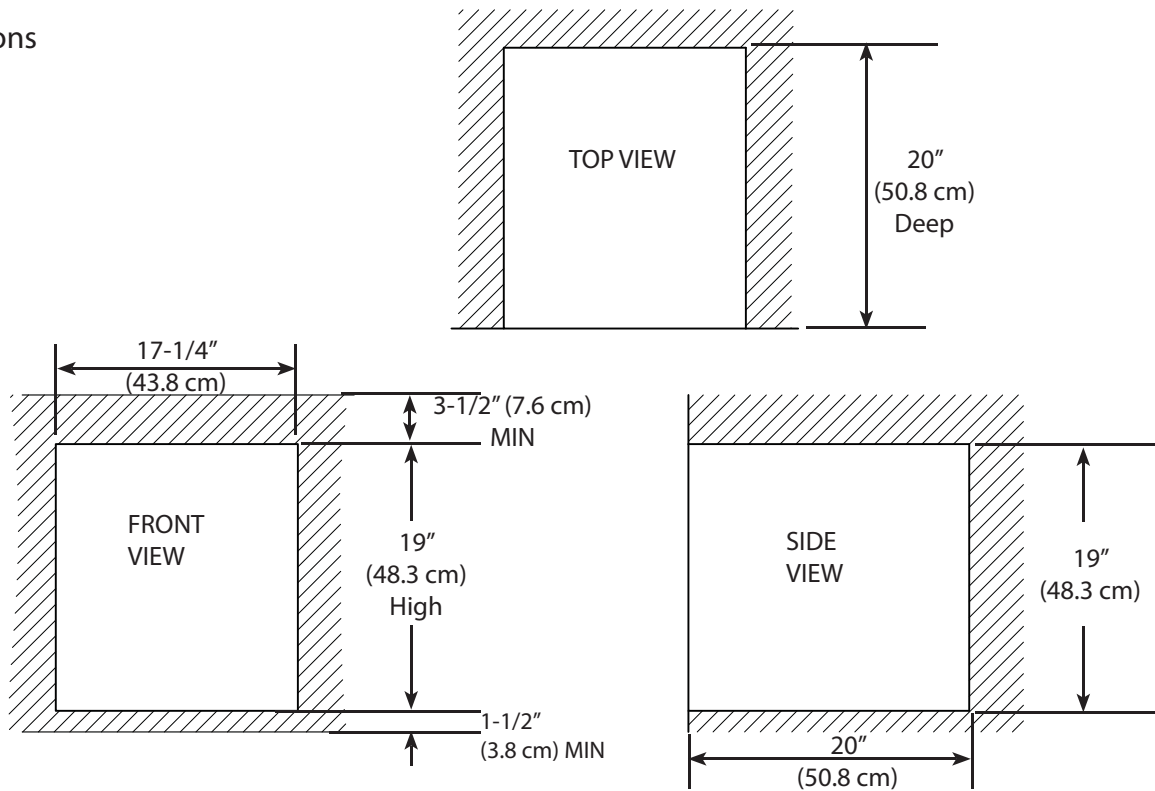

Product Dimensions

Cutout Dimensions

VODRD5191 - 19" DRAWERS

Product Dimensions

Cutout Dimensions

VOADS5241 - 24" DOOR

Product Dimensions

Cutout Dimensions

VOADD5301 - 30" DOOR

Product Dimensions

FRONT VIEW

SIDE VIEW

SIDE VIEW

VOADDR5301 - 30" DOOR / DRAWERS

Product Dimensions

Cutout Dimensions

VOADD5361 - 36" DOOR

Product Dimensions

FRONT VIEW

SIDE VIEW

Cutout Dimensions

SIDE VIEW

VOADDR5361 - 36" DOOR / DRAWER

Product Dimensions

Cutout Dimensions

VOADD5421 - 42" DOOR

Product Dimensions

FRONT VIEW

SIDE VIEW

Cutout Dimensions

SIDE VIEW

VOADDR5421 - 42" DOOR / DRAWERS