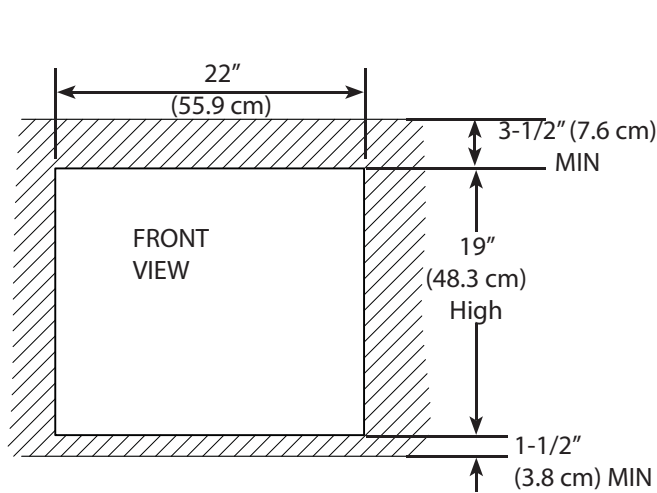

Product Dimensions

Cutout Dimensions

VODRD5191 - 19" DRAWERS

Product Dimensions

Cutout Dimensions

VOADS5241 - 24" DOOR

Product Dimensions

Cutout Dimensions

VOADD5301 - 30" DOOR

Product Dimensions

FRONT VIEW

SIDE VIEW

SIDE VIEW

VOADDR5301 - 30" DOOR / DRAWERS

Product Dimensions

Cutout Dimensions

VOADD5361 - 36" DOOR

Product Dimensions

FRONT VIEW

SIDE VIEW

Cutout Dimensions

SIDE VIEW

VOADDR5361 - 36" DOOR / DRAWER

Product Dimensions

Cutout Dimensions

VOADD5421 - 42" DOOR

Product Dimensions

FRONT VIEW

SIDE VIEW

Cutout Dimensions

SIDE VIEW

VOADDR5421 - 42" DOOR / DRAWERS