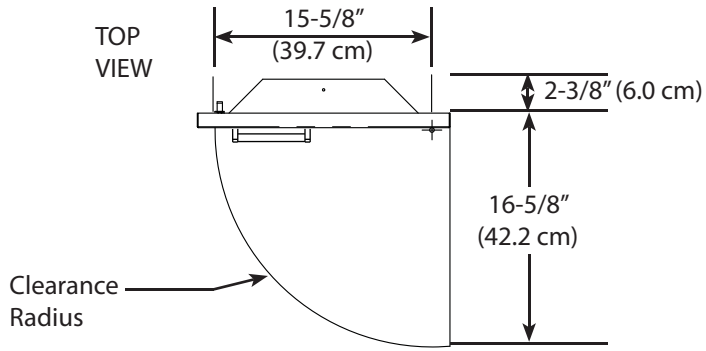

Product Dimensions

Cutout Dimensions

VODRD5191 - 19" DRAWERS

Product Dimensions

Cutout Dimensions

VOADS5241 - 24" DOOR

Product Dimensions

Cutout Dimensions

VOADD5301 - 30" DOOR

Product Dimensions

FRONT VIEW

SIDE VIEW

SIDE VIEW

VOADDR5301 - 30" DOOR / DRAWERS

Product Dimensions

Cutout Dimensions

VOADD5361 - 36" DOOR

Product Dimensions

FRONT VIEW

SIDE VIEW

Cutout Dimensions

SIDE VIEW

VOADDR5361 - 36" DOOR / DRAWER

Product Dimensions

Cutout Dimensions

VOADD5421 - 42" DOOR

Product Dimensions

FRONT VIEW

SIDE VIEW

Cutout Dimensions

SIDE VIEW

VOADDR5421 - 42" DOOR / DRAWERS