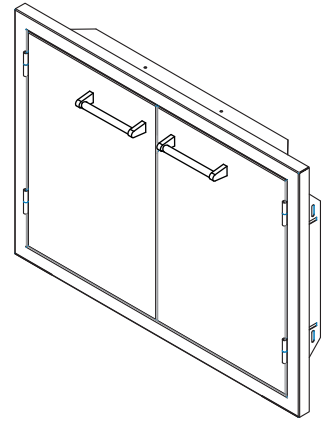

Product Dimensions

Cutout Dimensions

VODRD5191 - 19" DRAWERS

Product Dimensions

Cutout Dimensions

VOADS5241 - 24" DOOR

Product Dimensions

Cutout Dimensions

VOADD5301 - 30" DOOR

Product Dimensions

FRONT VIEW

SIDE VIEW

SIDE VIEW

VOADDR5301 - 30" DOOR / DRAWERS

Product Dimensions

Cutout Dimensions

VOADD5361 - 36" DOOR

Product Dimensions

FRONT VIEW

SIDE VIEW

Cutout Dimensions

SIDE VIEW

VOADDR5361 - 36" DOOR / DRAWER

Product Dimensions

Cutout Dimensions

VOADD5421 - 42" DOOR

Product Dimensions

FRONT VIEW

SIDE VIEW

Cutout Dimensions

SIDE VIEW

VOADDR5421 - 42" DOOR / DRAWERS