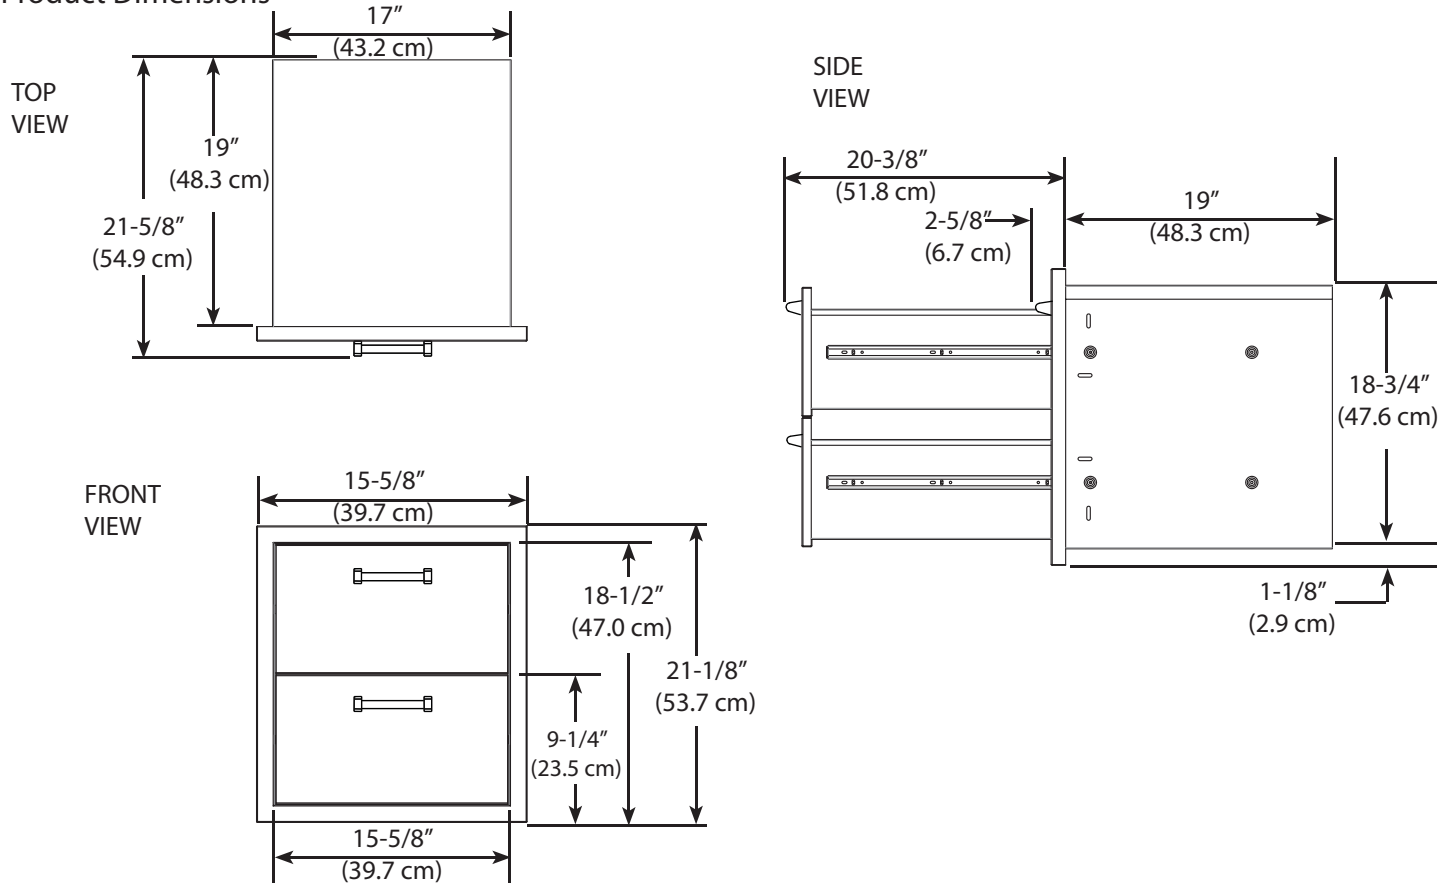

Product Dimensions

Cutout Dimensions

VODRD5191 - 19" DRAWERS

Product Dimensions

Cutout Dimensions

VOADS5241 - 24" DOOR

Product Dimensions

Cutout Dimensions

VOADD5301 - 30" DOOR

Product Dimensions

FRONT VIEW

SIDE VIEW

SIDE VIEW

VOADDR5301 - 30" DOOR / DRAWERS

Product Dimensions

Cutout Dimensions

VOADD5361 - 36" DOOR

Product Dimensions

FRONT VIEW

SIDE VIEW

Cutout Dimensions

SIDE VIEW

VOADDR5361 - 36" DOOR / DRAWER

Product Dimensions

Cutout Dimensions

VOADD5421 - 42" DOOR

Product Dimensions

FRONT VIEW

SIDE VIEW

Cutout Dimensions

SIDE VIEW

VOADDR5421 - 42" DOOR / DRAWERS