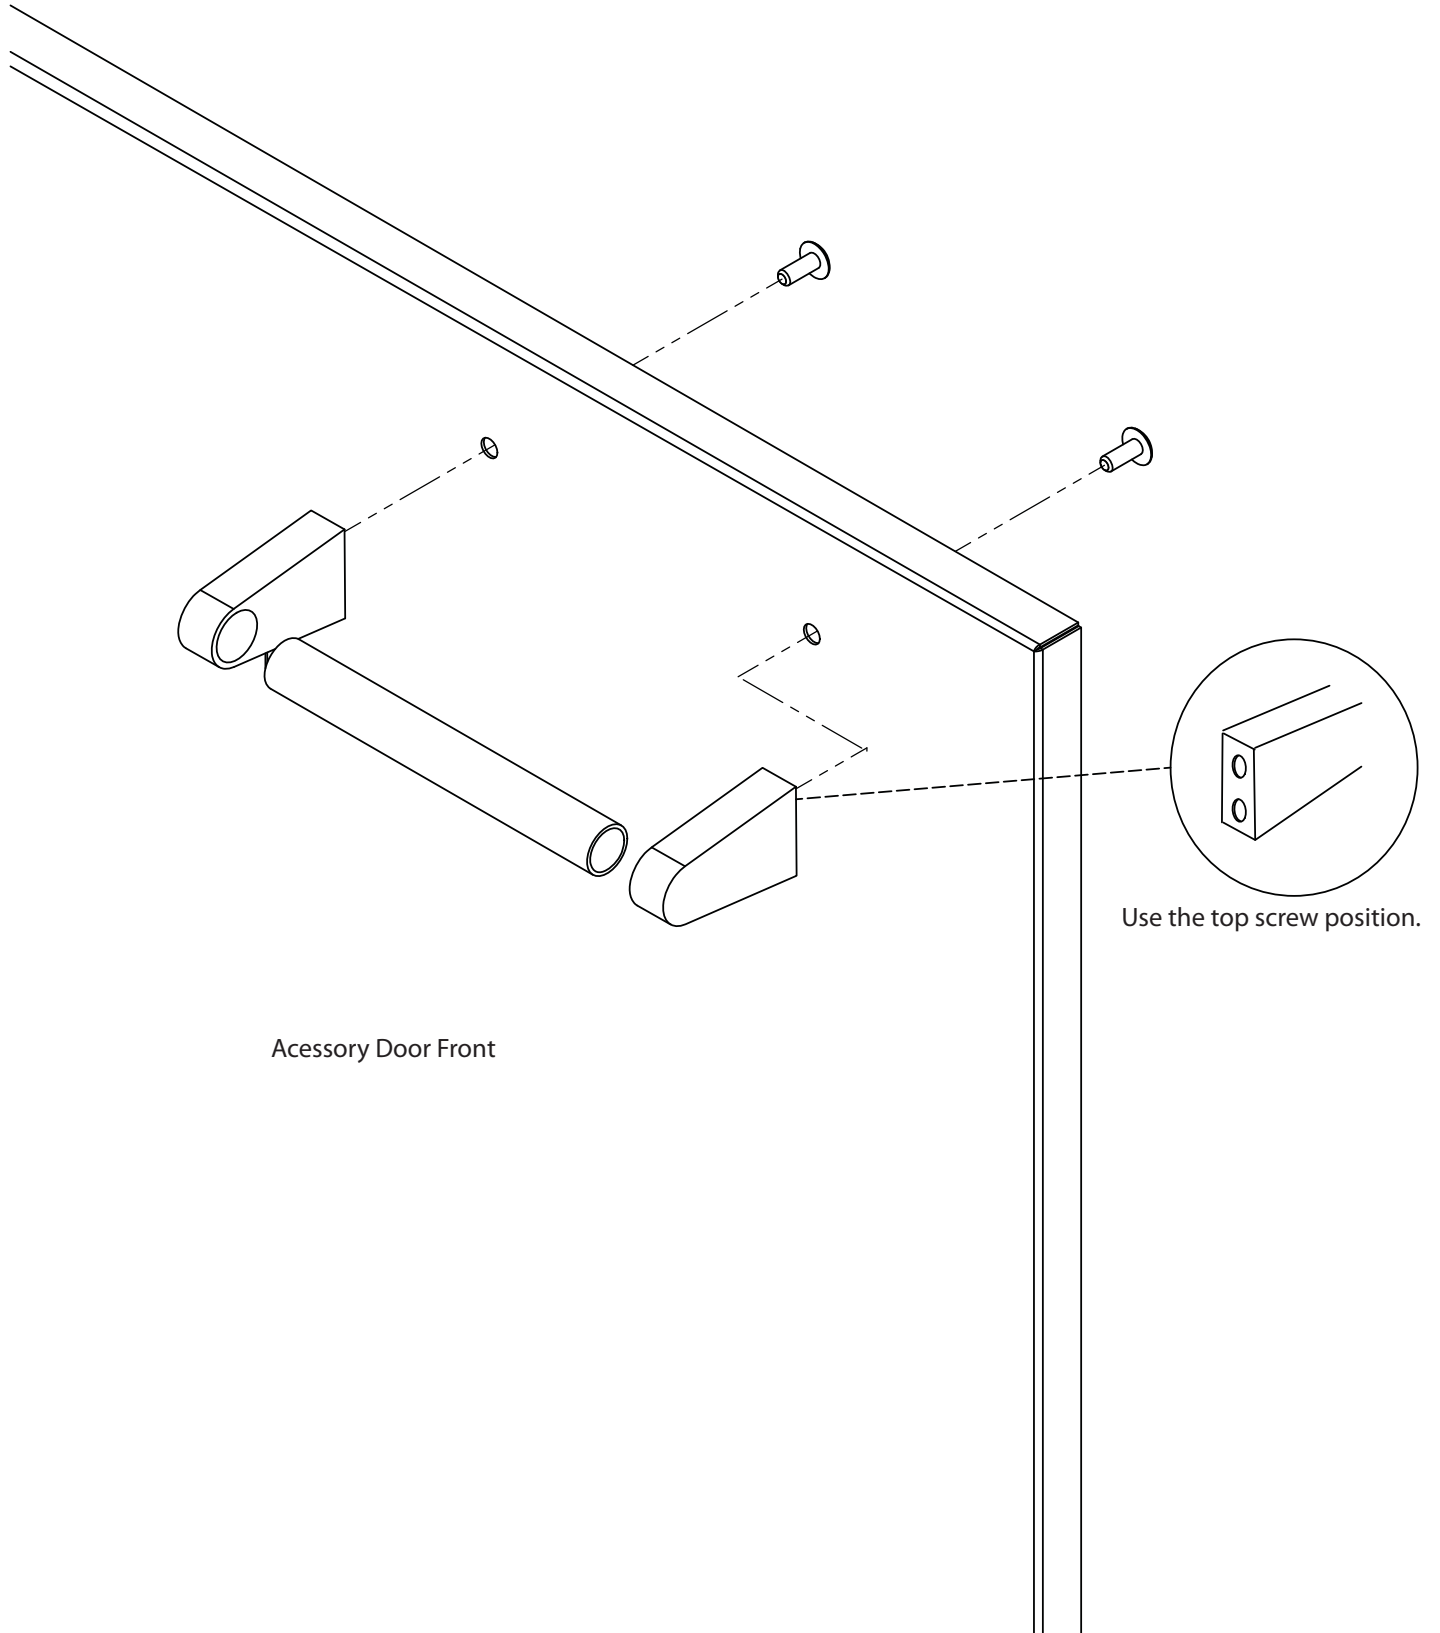

VOADD5301 - 30" DOOR

Product Dimensions

FRONT VIEW

SIDE VIEW

SIDE VIEW

VOADDR5301 - 30" DOOR / DRAWERS

Product Dimensions

Cutout Dimensions

VOADD5361 - 36" DOOR

Product Dimensions

FRONT VIEW

SIDE VIEW

Cutout Dimensions

SIDE VIEW

VOADDR5361 - 36" DOOR / DRAWER

Product Dimensions

Cutout Dimensions

VOADD5421 - 42" DOOR

Product Dimensions

FRONT VIEW

SIDE VIEW

Cutout Dimensions

SIDE VIEW

VOADDR5421 - 42" DOOR / DRAWERS

Product Dimensions

Cutout Dimensions

HANDLE INSTALLATION - ALL MODELS

Accessory Door Front

Use the top screw position.

Viking Range, LLC
111 Front Street
Greenwood, Mississippi 38930 USA
(662) 455-1200

For product information,
call 1-888-(845-4641)
or visit our web site at vikingrange.com