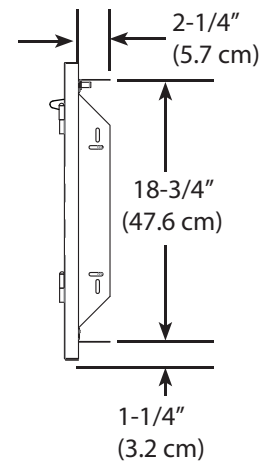

Product Dimensions

Cutout Dimensions

VODRD5191 - 19" DRAWERS

Product Dimensions

Cutout Dimensions

VOADS5241 - 24" DOOR

Product Dimensions

Cutout Dimensions

VOADD5301 - 30" DOOR

Product Dimensions

FRONT VIEW

SIDE VIEW

SIDE VIEW

VOADDR5301 - 30" DOOR / DRAWERS

Product Dimensions

Cutout Dimensions

VOADD5361 - 36" DOOR

Product Dimensions

FRONT VIEW

SIDE VIEW

Cutout Dimensions

SIDE VIEW

VOADDR5361 - 36" DOOR / DRAWER

Product Dimensions

Cutout Dimensions

VOADD5421 - 42" DOOR

Product Dimensions

FRONT VIEW

SIDE VIEW

Cutout Dimensions

SIDE VIEW

VOADDR5421 - 42" DOOR / DRAWERS