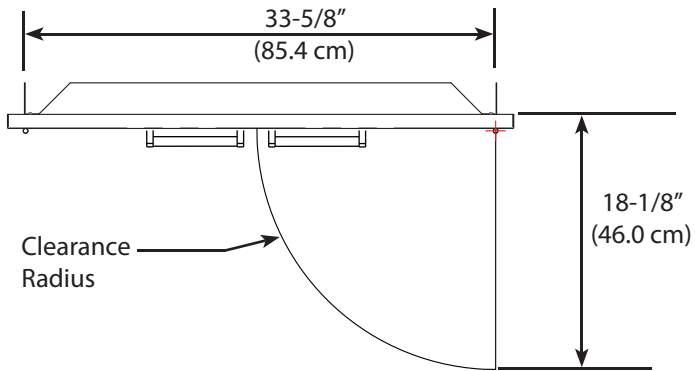

Product Dimensions

Cutout Dimensions

VODRD5191 - 19" DRAWERS

Product Dimensions

Cutout Dimensions

VOADS5241 - 24" DOOR

Product Dimensions

Cutout Dimensions

VOADD5301 - 30" DOOR

Product Dimensions

FRONT VIEW

SIDE VIEW

SIDE VIEW

VOADDR5301 - 30" DOOR / DRAWERS

Product Dimensions

Cutout Dimensions

VOADD5361 - 36" DOOR

Product Dimensions

FRONT VIEW

SIDE VIEW

Cutout Dimensions

SIDE VIEW

VOADDR5361 - 36" DOOR / DRAWER

Product Dimensions

Cutout Dimensions

VOADD5421 - 42" DOOR

Product Dimensions

FRONT VIEW

SIDE VIEW

Cutout Dimensions

SIDE VIEW

VOADDR5421 - 42" DOOR / DRAWERS