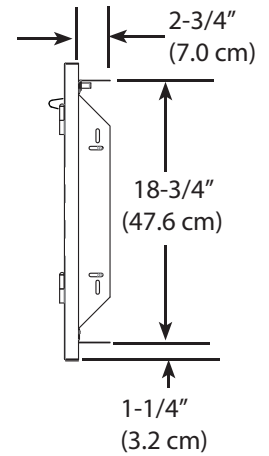

VOADD5301 - 30" DOOR

Product Dimensions

FRONT VIEW

SIDE VIEW

SIDE VIEW

VOADDR5301 - 30" DOOR / DRAWERS

Product Dimensions

Cutout Dimensions

VOADD5361 - 36" DOOR

Product Dimensions

FRONT VIEW

SIDE VIEW

Cutout Dimensions

SIDE VIEW

VOADDR5361 - 36" DOOR / DRAWER

Product Dimensions

Cutout Dimensions

VOADD5421 - 42" DOOR

Product Dimensions

FRONT VIEW

SIDE VIEW

Cutout Dimensions

SIDE VIEW

VOADDR5421 - 42" DOOR / DRAWERS

Product Dimensions

Cutout Dimensions

HANDLE INSTALLATION - ALL MODELS

Accessory Door Front

Use the top screw position.

Viking Range, LLC
111 Front Street
Greenwood, Mississippi 38930 USA
(662) 455-1200

For product information,
call 1-888-(845-4641)
or visit our web site at vikingrange.com