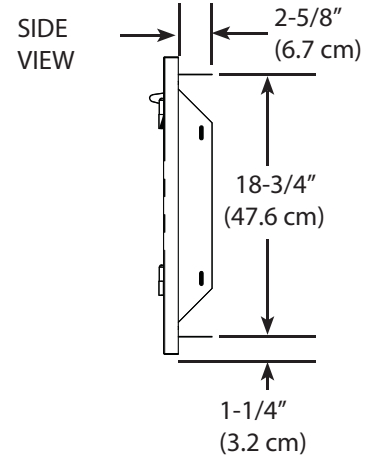

Product Dimensions

Cutout Dimensions

VODRD5191 - 19" DRAWERS

Product Dimensions

Cutout Dimensions

VOADS5241 - 24" DOOR

Product Dimensions

Cutout Dimensions

VOADD5301 - 30" DOOR

Product Dimensions

FRONT VIEW

SIDE VIEW

SIDE VIEW

VOADDR5301 - 30" DOOR / DRAWERS

Product Dimensions

Cutout Dimensions

VOADD5361 - 36" DOOR

Product Dimensions

FRONT VIEW

SIDE VIEW

Cutout Dimensions

SIDE VIEW

VOADDR5361 - 36" DOOR / DRAWER

Product Dimensions

Cutout Dimensions

VOADD5421 - 42" DOOR

Product Dimensions

FRONT VIEW

SIDE VIEW

Cutout Dimensions

SIDE VIEW

VOADDR5421 - 42" DOOR / DRAWERS