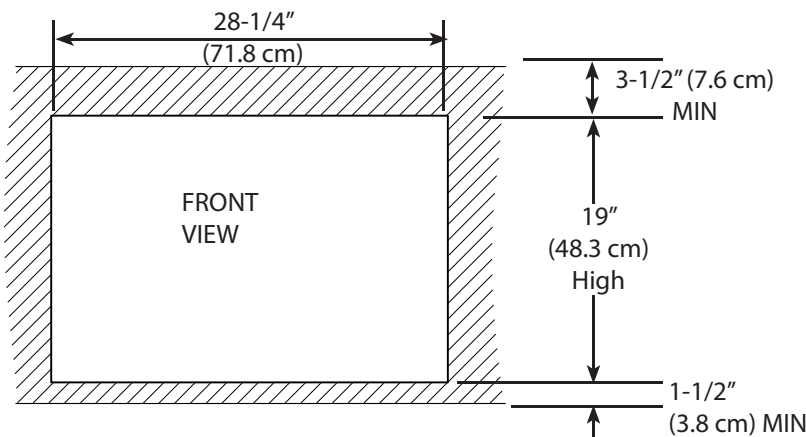

Product Dimensions

Cutout Dimensions

VODRD5191 - 19" DRAWERS

Product Dimensions

Cutout Dimensions

VOADS5241 - 24" DOOR

Product Dimensions

Cutout Dimensions

VOADD5301 - 30" DOOR

Product Dimensions

FRONT VIEW

SIDE VIEW

SIDE VIEW

VOADDR5301 - 30" DOOR / DRAWERS

Product Dimensions

Cutout Dimensions

VOADD5361 - 36" DOOR

Product Dimensions

FRONT VIEW

SIDE VIEW

Cutout Dimensions

SIDE VIEW

VOADDR5361 - 36" DOOR / DRAWER

Product Dimensions

Cutout Dimensions

VOADD5421 - 42" DOOR

Product Dimensions

FRONT VIEW

SIDE VIEW

Cutout Dimensions

SIDE VIEW

VOADDR5421 - 42" DOOR / DRAWERS