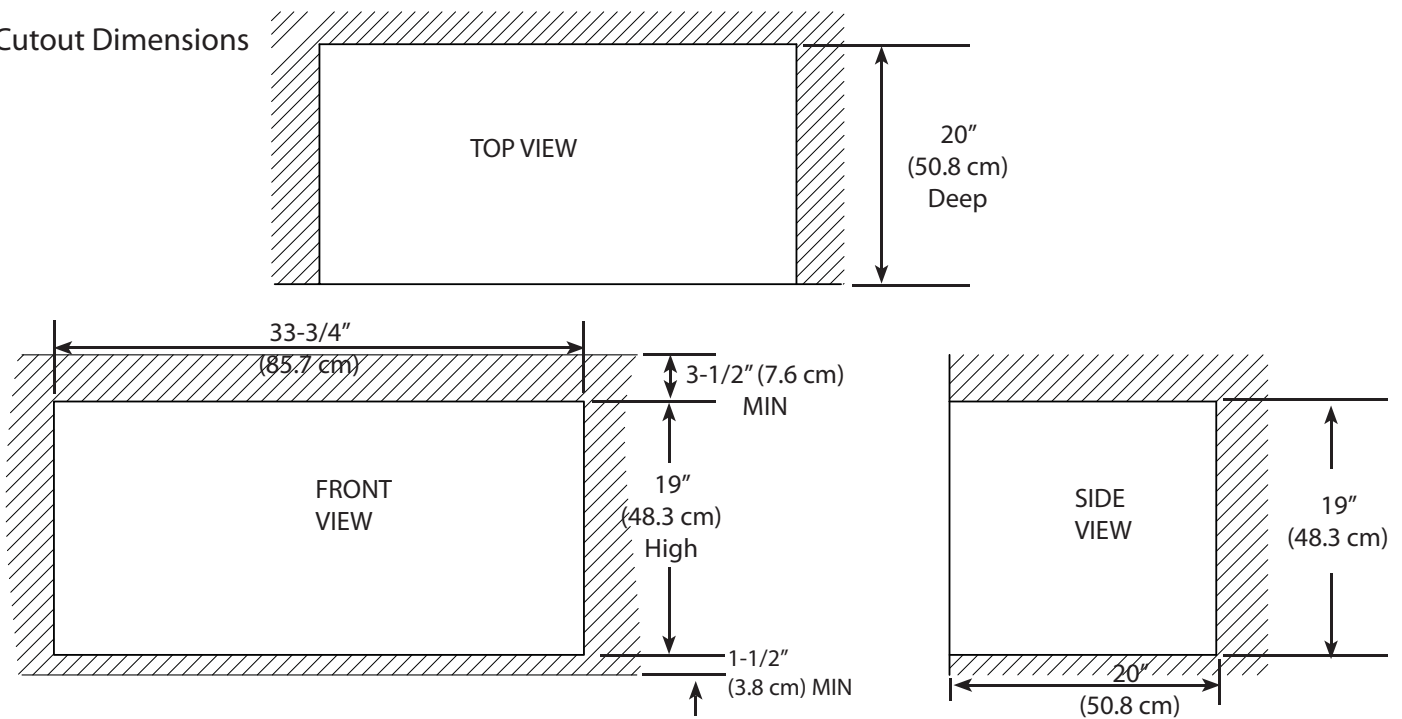

VOADD5301 - 30" DOOR

Product Dimensions

FRONT VIEW

SIDE VIEW

SIDE VIEW

VOADDR5301 - 30" DOOR / DRAWERS

Product Dimensions

Cutout Dimensions

VOADD5361 - 36" DOOR

Product Dimensions

FRONT VIEW

SIDE VIEW

Cutout Dimensions

SIDE VIEW

VOADDR5361 - 36" DOOR / DRAWER

Product Dimensions

Cutout Dimensions

VOADD5421 - 42" DOOR

Product Dimensions

FRONT VIEW

SIDE VIEW

Cutout Dimensions

SIDE VIEW

VOADDR5421 - 42" DOOR / DRAWERS

Product Dimensions

Cutout Dimensions

HANDLE INSTALLATION - ALL MODELS

Accessory Door Front

Use the top screw position.

Viking Range, LLC
111 Front Street
Greenwood, Mississippi 38930 USA
(662) 455-1200

For product information,
call 1-888-(845-4641)
or visit our web site at vikingrange.com