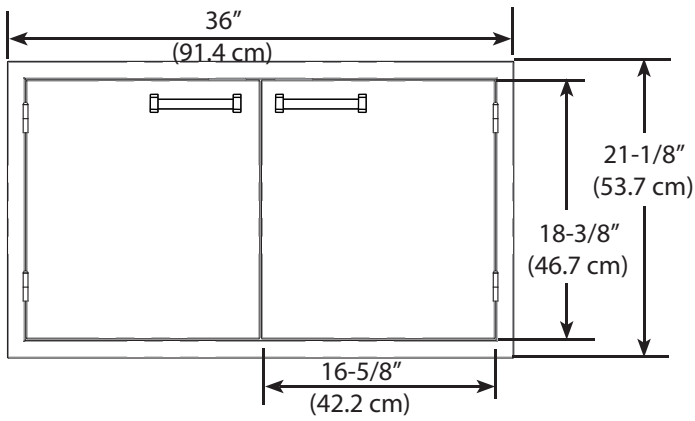

Product Dimensions

Cutout Dimensions

VODRD5191 - 19" DRAWERS

Product Dimensions

Cutout Dimensions

VOADS5241 - 24" DOOR

Product Dimensions

Cutout Dimensions

VOADD5301 - 30" DOOR

Product Dimensions

FRONT VIEW

SIDE VIEW

SIDE VIEW

VOADDR5301 - 30" DOOR / DRAWERS

Product Dimensions

Cutout Dimensions

VOADD5361 - 36" DOOR

Product Dimensions

FRONT VIEW

SIDE VIEW

Cutout Dimensions

SIDE VIEW

VOADDR5361 - 36" DOOR / DRAWER

Product Dimensions

Cutout Dimensions

VOADD5421 - 42" DOOR

Product Dimensions

FRONT VIEW

SIDE VIEW

Cutout Dimensions

SIDE VIEW

VOADDR5421 - 42" DOOR / DRAWERS