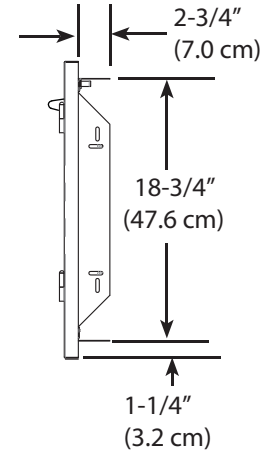

VOADD5301 - 30" DOOR

Product Dimensions

FRONT VIEW

SIDE VIEW

SIDE VIEW

VOADDR5301 - 30" DOOR / DRAWERS

Product Dimensions

Cutout Dimensions

VOADD5361 - 36" DOOR

Product Dimensions

FRONT VIEW

SIDE VIEW

Cutout Dimensions

SIDE VIEW

VOADDR5361 - 36" DOOR / DRAWER

Product Dimensions

Cutout Dimensions

VOADD5421 - 42" DOOR

Product Dimensions

FRONT VIEW

SIDE VIEW

Cutout Dimensions

SIDE VIEW

VOADDR5421 - 42" DOOR / DRAWERS

Product Dimensions

Cutout Dimensions

HANDLE INSTALLATION - ALL MODELS

Accessory Door Front

Use the top screw position.

Viking Range, LLC
111 Front Street
Greenwood, Mississippi 38930 USA
(662) 455-1200

For product information,
call 1-888-(845-4641)
or visit our web site at vikingrange.com