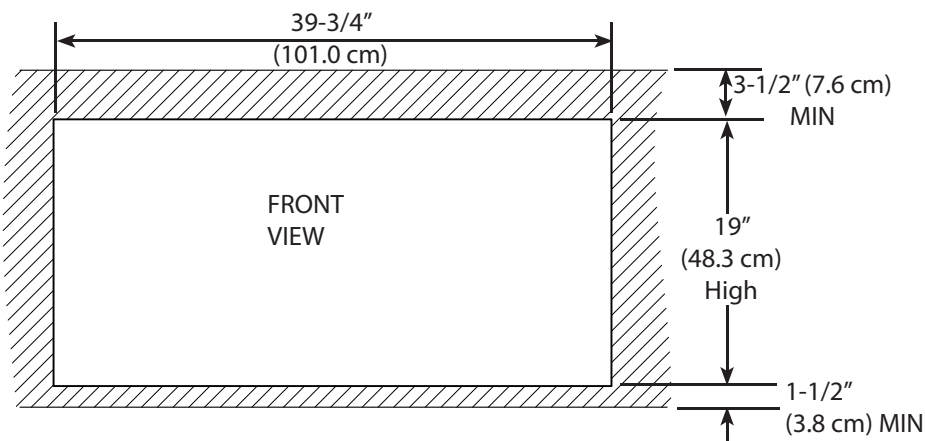

VOADD5301 - 30" DOOR

Product Dimensions

FRONT VIEW

SIDE VIEW

SIDE VIEW

VOADDR5301 - 30" DOOR / DRAWERS

Product Dimensions

Cutout Dimensions

VOADD5361 - 36" DOOR

Product Dimensions

FRONT VIEW

SIDE VIEW

Cutout Dimensions

SIDE VIEW

VOADDR5361 - 36" DOOR / DRAWER

Product Dimensions

Cutout Dimensions

VOADD5421 - 42" DOOR

Product Dimensions

FRONT VIEW

SIDE VIEW

Cutout Dimensions

SIDE VIEW

VOADDR5421 - 42" DOOR / DRAWERS

Product Dimensions

Cutout Dimensions

HANDLE INSTALLATION - ALL MODELS

Accessory Door Front

Use the top screw position.

Viking Range, LLC
111 Front Street
Greenwood, Mississippi 38930 USA
(662) 455-1200

For product information,
call 1-888-(845-4641)
or visit our web site at vikingrange.com