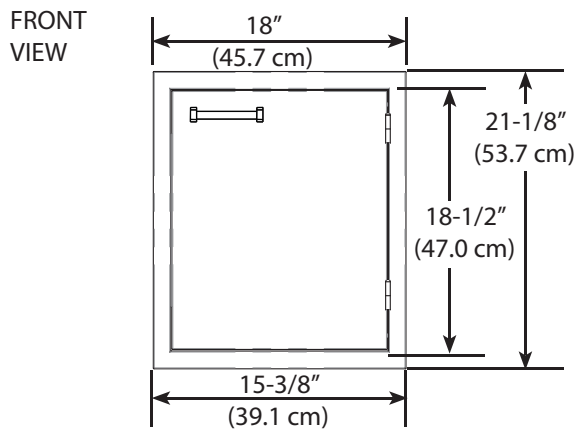

Product Dimensions

Cutout Dimensions

VODRD5191 - 19" DRAWERS

Product Dimensions

Cutout Dimensions

VOADS5241 - 24" DOOR

Product Dimensions

Cutout Dimensions

VOADD5301 - 30" DOOR

Product Dimensions

FRONT VIEW

SIDE VIEW

SIDE VIEW

VOADDR5301 - 30" DOOR / DRAWERS

Product Dimensions

Cutout Dimensions

VOADD5361 - 36" DOOR

Product Dimensions

FRONT VIEW

SIDE VIEW

Cutout Dimensions

SIDE VIEW

VOADDR5361 - 36" DOOR / DRAWER

Product Dimensions

Cutout Dimensions

VOADD5421 - 42" DOOR

Product Dimensions

FRONT VIEW

SIDE VIEW

Cutout Dimensions

SIDE VIEW

VOADDR5421 - 42" DOOR / DRAWERS