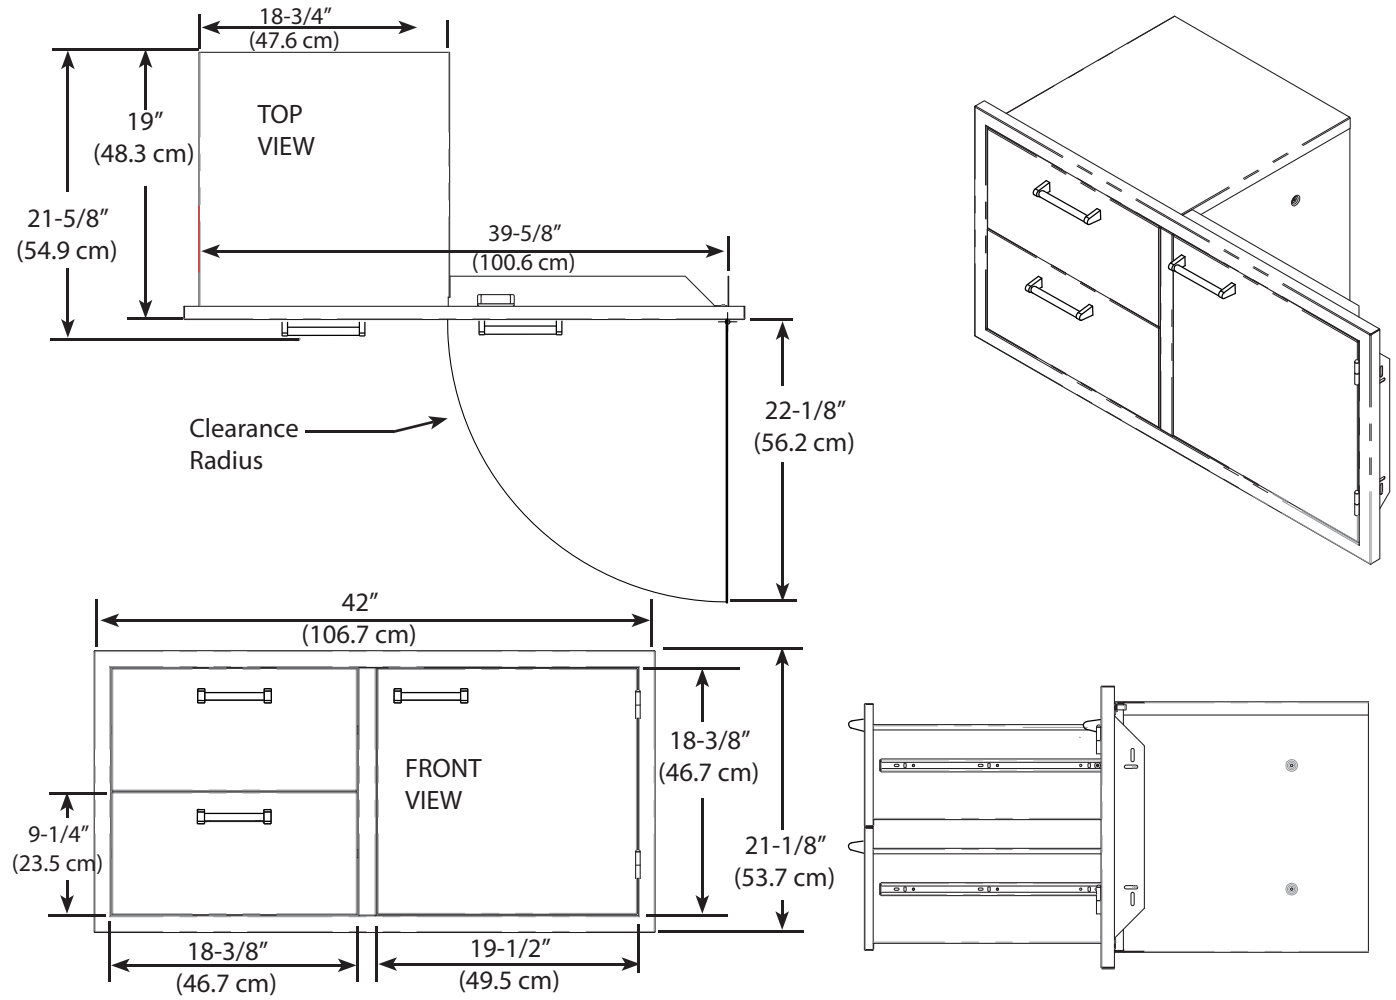

VOADD5301 - 30" DOOR

Product Dimensions

FRONT VIEW

SIDE VIEW

SIDE VIEW

VOADDR5301 - 30" DOOR / DRAWERS

Product Dimensions

Cutout Dimensions

VOADD5361 - 36" DOOR

Product Dimensions

FRONT VIEW

SIDE VIEW

Cutout Dimensions

SIDE VIEW

VOADDR5361 - 36" DOOR / DRAWER

Product Dimensions

Cutout Dimensions

VOADD5421 - 42" DOOR

Product Dimensions

FRONT VIEW

SIDE VIEW

Cutout Dimensions

SIDE VIEW

VOADDR5421 - 42" DOOR / DRAWERS

Product Dimensions

Cutout Dimensions

HANDLE INSTALLATION - ALL MODELS

Accessory Door Front

Use the top screw position.

Viking Range, LLC
111 Front Street
Greenwood, Mississippi 38930 USA
(662) 455-1200

For product information,
call 1-888-(845-4641)
or visit our web site at vikingrange.com