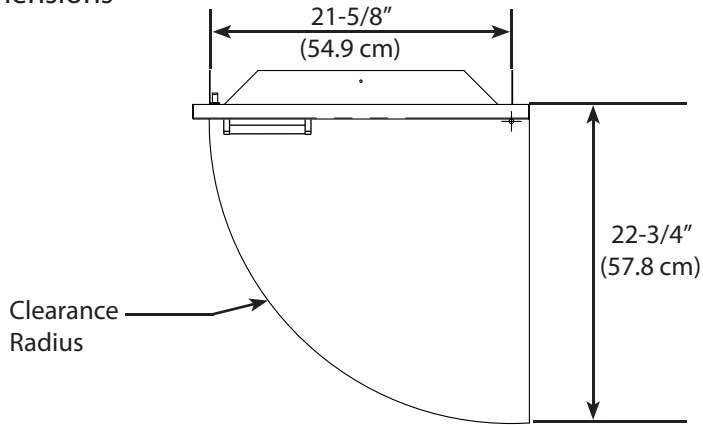

Product Dimensions

Cutout Dimensions

VODRD5191 - 19" DRAWERS

Product Dimensions

Cutout Dimensions

VOADS5241 - 24" DOOR

Product Dimensions

Cutout Dimensions

VOADD5301 - 30" DOOR

Product Dimensions

FRONT VIEW

SIDE VIEW

SIDE VIEW

VOADDR5301 - 30" DOOR / DRAWERS

Product Dimensions

Cutout Dimensions

VOADD5361 - 36" DOOR

Product Dimensions

FRONT VIEW

SIDE VIEW

Cutout Dimensions

SIDE VIEW

VOADDR5361 - 36" DOOR / DRAWER

Product Dimensions

Cutout Dimensions

VOADD5421 - 42" DOOR

Product Dimensions

FRONT VIEW

SIDE VIEW

Cutout Dimensions

SIDE VIEW

VOADDR5421 - 42" DOOR / DRAWERS