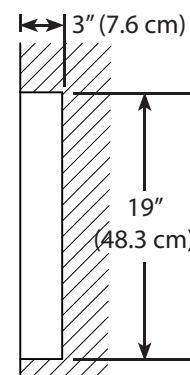

VOADD5301 - 30" DOOR

Product Dimensions

FRONT VIEW

SIDE VIEW

SIDE VIEW

VOADDR5301 - 30" DOOR / DRAWERS

Product Dimensions

Cutout Dimensions

VOADD5361 - 36" DOOR

Product Dimensions

FRONT VIEW

SIDE VIEW

Cutout Dimensions

SIDE VIEW

VOADDR5361 - 36" DOOR / DRAWER

Product Dimensions

Cutout Dimensions

VOADD5421 - 42" DOOR

Product Dimensions

FRONT VIEW

SIDE VIEW

Cutout Dimensions

SIDE VIEW

VOADDR5421 - 42" DOOR / DRAWERS

Product Dimensions

Cutout Dimensions

HANDLE INSTALLATION - ALL MODELS

Accessory Door Front

Use the top screw position.

Viking Range, LLC
111 Front Street
Greenwood, Mississippi 38930 USA
(662) 455-1200

For product information,
call 1-888-(845-4641)
or visit our web site at vikingrange.com