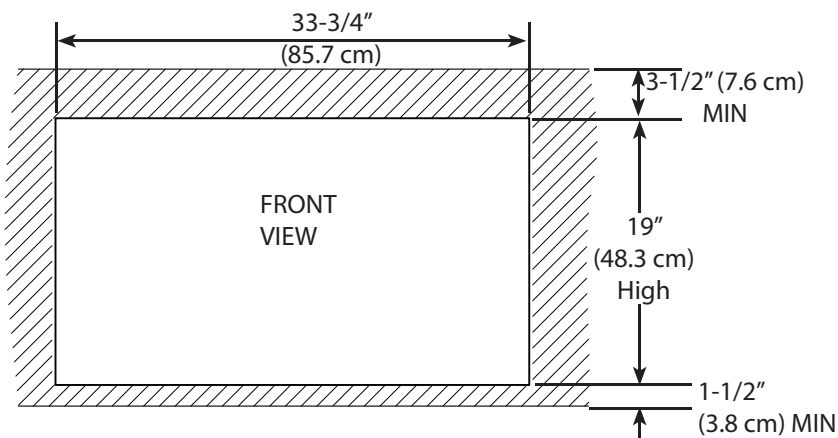

VOADD5301 - 30" DOOR

Product Dimensions

FRONT VIEW

SIDE VIEW

SIDE VIEW

VOADDR5301 - 30" DOOR / DRAWERS

Product Dimensions

Cutout Dimensions

VOADD5361 - 36" DOOR

Product Dimensions

FRONT VIEW

SIDE VIEW

Cutout Dimensions

SIDE VIEW

VOADDR5361 - 36" DOOR / DRAWER

Product Dimensions

Cutout Dimensions

VOADD5421 - 42" DOOR

Product Dimensions

FRONT VIEW

SIDE VIEW

Cutout Dimensions

SIDE VIEW

VOADDR5421 - 42" DOOR / DRAWERS

Product Dimensions

Cutout Dimensions

HANDLE INSTALLATION - ALL MODELS

Accessory Door Front

Use the top screw position.

Viking Range, LLC
111 Front Street
Greenwood, Mississippi 38930 USA
(662) 455-1200

For product information,
call 1-888-(845-4641)
or visit our web site at vikingrange.com