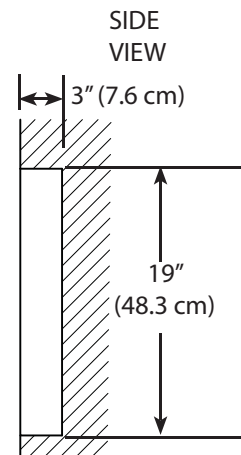

Product Dimensions

Cutout Dimensions

VODRD5191 - 19" DRAWERS

Product Dimensions

Cutout Dimensions

VOADS5241 - 24" DOOR

Product Dimensions

Cutout Dimensions

VOADD5301 - 30" DOOR

Product Dimensions

FRONT VIEW

SIDE VIEW

SIDE VIEW

VOADDR5301 - 30" DOOR / DRAWERS

Product Dimensions

Cutout Dimensions

VOADD5361 - 36" DOOR

Product Dimensions

FRONT VIEW

SIDE VIEW

Cutout Dimensions

SIDE VIEW

VOADDR5361 - 36" DOOR / DRAWER

Product Dimensions

Cutout Dimensions

VOADD5421 - 42" DOOR

Product Dimensions

FRONT VIEW

SIDE VIEW

Cutout Dimensions

SIDE VIEW

VOADDR5421 - 42" DOOR / DRAWERS