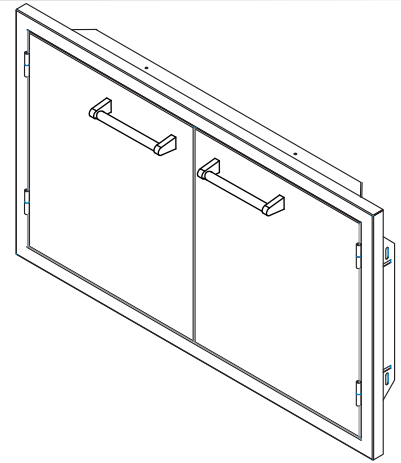

Product Dimensions

Cutout Dimensions

VODRD5191 - 19" DRAWERS

Product Dimensions

Cutout Dimensions

VOADS5241 - 24" DOOR

Product Dimensions

Cutout Dimensions

VOADD5301 - 30" DOOR

Product Dimensions

FRONT VIEW

SIDE VIEW

SIDE VIEW

VOADDR5301 - 30" DOOR / DRAWERS

Product Dimensions

Cutout Dimensions

VOADD5361 - 36" DOOR

Product Dimensions

FRONT VIEW

SIDE VIEW

Cutout Dimensions

SIDE VIEW

VOADDR5361 - 36" DOOR / DRAWER

Product Dimensions

Cutout Dimensions

VOADD5421 - 42" DOOR

Product Dimensions

FRONT VIEW

SIDE VIEW

Cutout Dimensions

SIDE VIEW

VOADDR5421 - 42" DOOR / DRAWERS