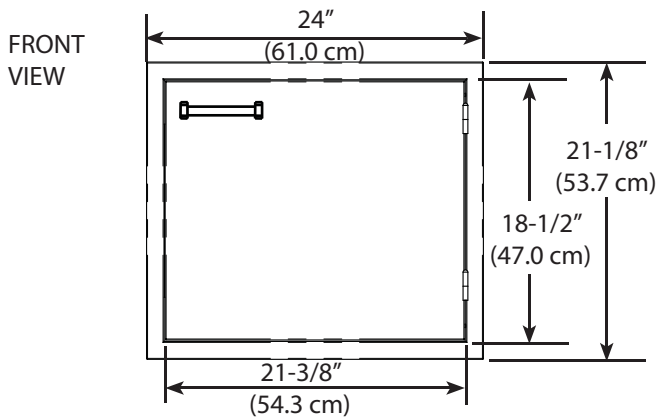

Product Dimensions

Cutout Dimensions

VODRD5191 - 19" DRAWERS

Product Dimensions

Cutout Dimensions

VOADS5241 - 24" DOOR

Product Dimensions

Cutout Dimensions

VOADD5301 - 30" DOOR

Product Dimensions

FRONT VIEW

SIDE VIEW

SIDE VIEW

VOADDR5301 - 30" DOOR / DRAWERS

Product Dimensions

Cutout Dimensions

VOADD5361 - 36" DOOR

Product Dimensions

FRONT VIEW

SIDE VIEW

Cutout Dimensions

SIDE VIEW

VOADDR5361 - 36" DOOR / DRAWER

Product Dimensions

Cutout Dimensions

VOADD5421 - 42" DOOR

Product Dimensions

FRONT VIEW

SIDE VIEW

Cutout Dimensions

SIDE VIEW

VOADDR5421 - 42" DOOR / DRAWERS