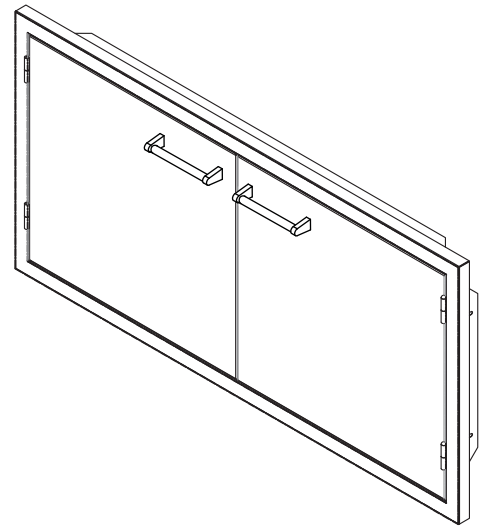

VOADD5301 - 30" DOOR

Product Dimensions

FRONT VIEW

SIDE VIEW

SIDE VIEW

VOADDR5301 - 30" DOOR / DRAWERS

Product Dimensions

Cutout Dimensions

VOADD5361 - 36" DOOR

Product Dimensions

FRONT VIEW

SIDE VIEW

Cutout Dimensions

SIDE VIEW

VOADDR5361 - 36" DOOR / DRAWER

Product Dimensions

Cutout Dimensions

VOADD5421 - 42" DOOR

Product Dimensions

FRONT VIEW

SIDE VIEW

Cutout Dimensions

SIDE VIEW

VOADDR5421 - 42" DOOR / DRAWERS