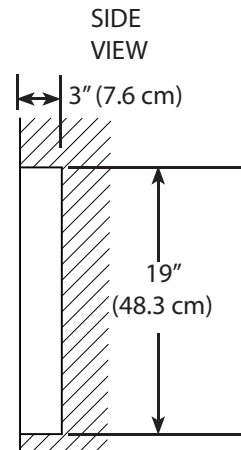

Product Dimensions

Cutout Dimensions

VODRD5191 - 19" DRAWERS

Product Dimensions

Cutout Dimensions

VOADS5241 - 24" DOOR

Product Dimensions

Cutout Dimensions

VOADD5301 - 30" DOOR

Product Dimensions

FRONT VIEW

SIDE VIEW

SIDE VIEW

VOADDR5301 - 30" DOOR / DRAWERS

Product Dimensions

Cutout Dimensions

VOADD5361 - 36" DOOR

Product Dimensions

FRONT VIEW

SIDE VIEW

Cutout Dimensions

SIDE VIEW

VOADDR5361 - 36" DOOR / DRAWER

Product Dimensions

Cutout Dimensions

VOADD5421 - 42" DOOR

Product Dimensions

FRONT VIEW

SIDE VIEW

Cutout Dimensions

SIDE VIEW

VOADDR5421 - 42" DOOR / DRAWERS