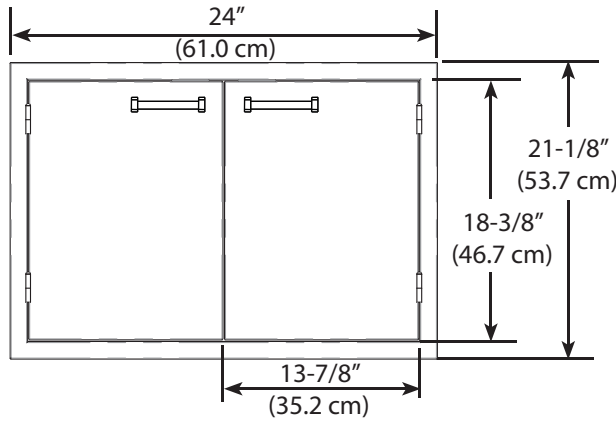

Product Dimensions

Cutout Dimensions

VODRD5191 - 19" DRAWERS

Product Dimensions

Cutout Dimensions

VOADS5241 - 24" DOOR

Product Dimensions

Cutout Dimensions

VOADD5301 - 30" DOOR

Product Dimensions

FRONT VIEW

SIDE VIEW

SIDE VIEW

VOADDR5301 - 30" DOOR / DRAWERS

Product Dimensions

Cutout Dimensions

VOADD5361 - 36" DOOR

Product Dimensions

FRONT VIEW

SIDE VIEW

Cutout Dimensions

SIDE VIEW

VOADDR5361 - 36" DOOR / DRAWER

Product Dimensions

Cutout Dimensions

VOADD5421 - 42" DOOR

Product Dimensions

FRONT VIEW

SIDE VIEW

Cutout Dimensions

SIDE VIEW

VOADDR5421 - 42" DOOR / DRAWERS