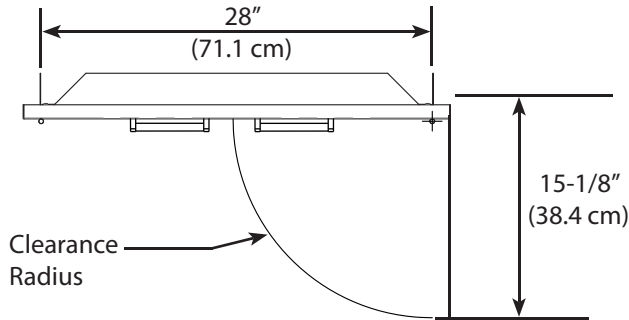

Product Dimensions

Cutout Dimensions

VODRD5191 - 19" DRAWERS

Product Dimensions

Cutout Dimensions

VOADS5241 - 24" DOOR

Product Dimensions

Cutout Dimensions

VOADD5301 - 30" DOOR

Product Dimensions

FRONT VIEW

SIDE VIEW

SIDE VIEW

VOADDR5301 - 30" DOOR / DRAWERS

Product Dimensions

Cutout Dimensions

VOADD5361 - 36" DOOR

Product Dimensions

FRONT VIEW

SIDE VIEW

Cutout Dimensions

SIDE VIEW

VOADDR5361 - 36" DOOR / DRAWER

Product Dimensions

Cutout Dimensions

VOADD5421 - 42" DOOR

Product Dimensions

FRONT VIEW

SIDE VIEW

Cutout Dimensions

SIDE VIEW

VOADDR5421 - 42" DOOR / DRAWERS