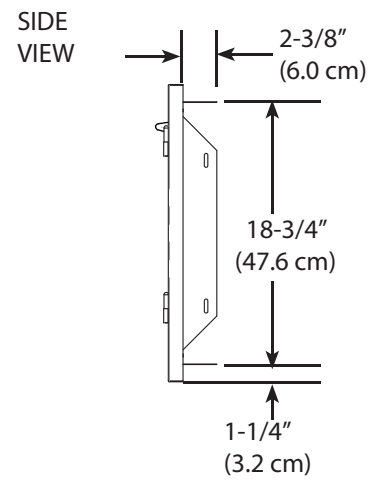

Product Dimensions

Cutout Dimensions

VODRD5191 - 19" DRAWERS

Product Dimensions

Cutout Dimensions

VOADS5241 - 24" DOOR

Product Dimensions

Cutout Dimensions

VOADD5301 - 30" DOOR

Product Dimensions

FRONT VIEW

SIDE VIEW

SIDE VIEW

VOADDR5301 - 30" DOOR / DRAWERS

Product Dimensions

Cutout Dimensions

VOADD5361 - 36" DOOR

Product Dimensions

FRONT VIEW

SIDE VIEW

Cutout Dimensions

SIDE VIEW

VOADDR5361 - 36" DOOR / DRAWER

Product Dimensions

Cutout Dimensions

VOADD5421 - 42" DOOR

Product Dimensions

FRONT VIEW

SIDE VIEW

Cutout Dimensions

SIDE VIEW

VOADDR5421 - 42" DOOR / DRAWERS