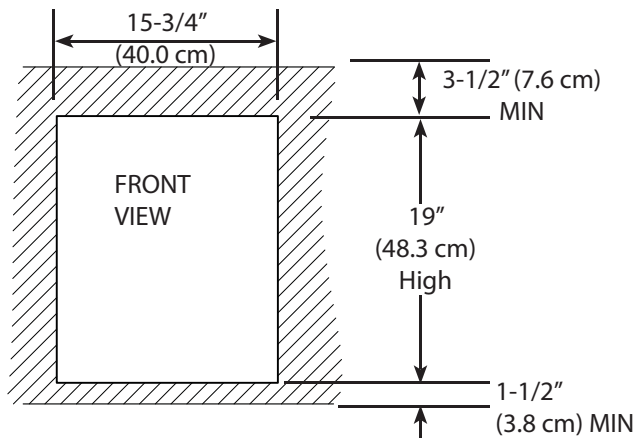

Product Dimensions

Cutout Dimensions

VODRD5191 - 19" DRAWERS

Product Dimensions

Cutout Dimensions

VOADS5241 - 24" DOOR

Product Dimensions

Cutout Dimensions

VOADD5301 - 30" DOOR

Product Dimensions

FRONT VIEW

SIDE VIEW

SIDE VIEW

VOADDR5301 - 30" DOOR / DRAWERS

Product Dimensions

Cutout Dimensions

VOADD5361 - 36" DOOR

Product Dimensions

FRONT VIEW

SIDE VIEW

Cutout Dimensions

SIDE VIEW

VOADDR5361 - 36" DOOR / DRAWER

Product Dimensions

Cutout Dimensions

VOADD5421 - 42" DOOR

Product Dimensions

FRONT VIEW

SIDE VIEW

Cutout Dimensions

SIDE VIEW

VOADDR5421 - 42" DOOR / DRAWERS