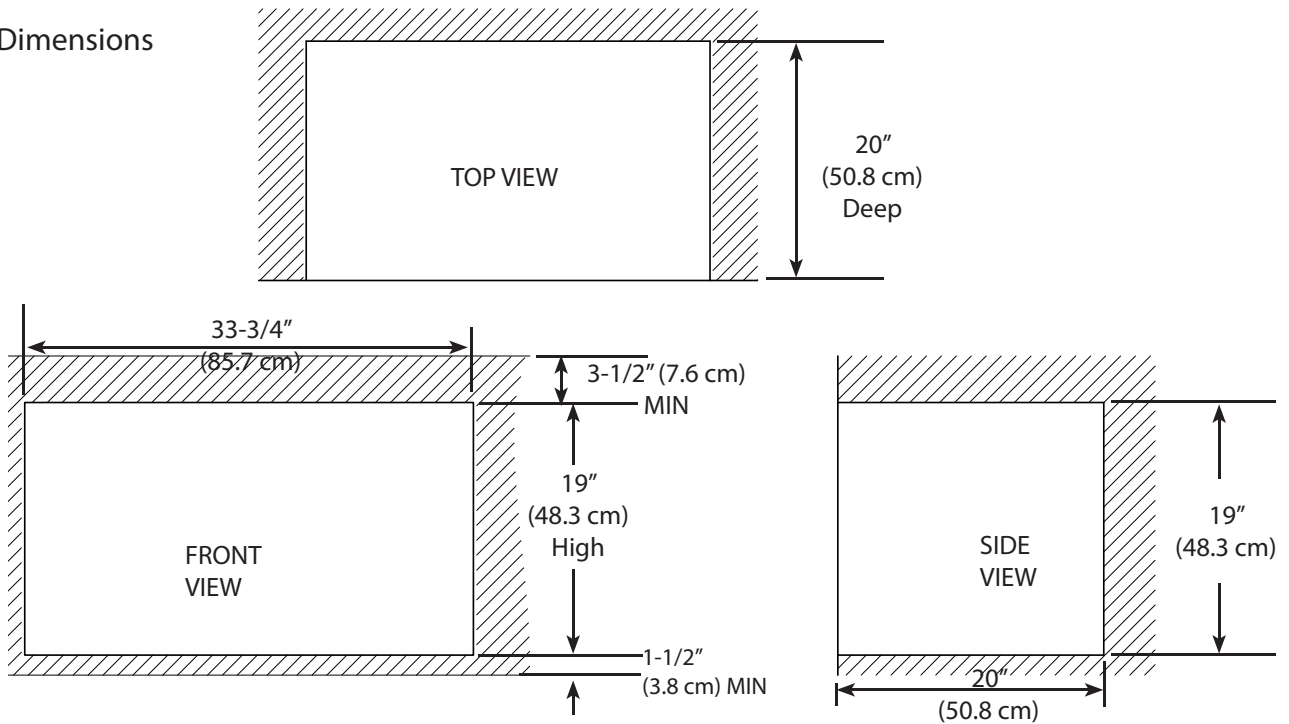

VOADD5301 - 30" DOOR

Product Dimensions

FRONT VIEW

SIDE VIEW

SIDE VIEW

VOADDR5301 - 30" DOOR / DRAWERS

Product Dimensions

Cutout Dimensions

VOADD5361 - 36" DOOR

Product Dimensions

FRONT VIEW

SIDE VIEW

Cutout Dimensions

SIDE VIEW

VOADDR5361 - 36" DOOR / DRAWER

Product Dimensions

Cutout Dimensions

VOADD5421 - 42" DOOR

Product Dimensions

FRONT VIEW

SIDE VIEW

Cutout Dimensions

SIDE VIEW

VOADDR5421 - 42" DOOR / DRAWERS