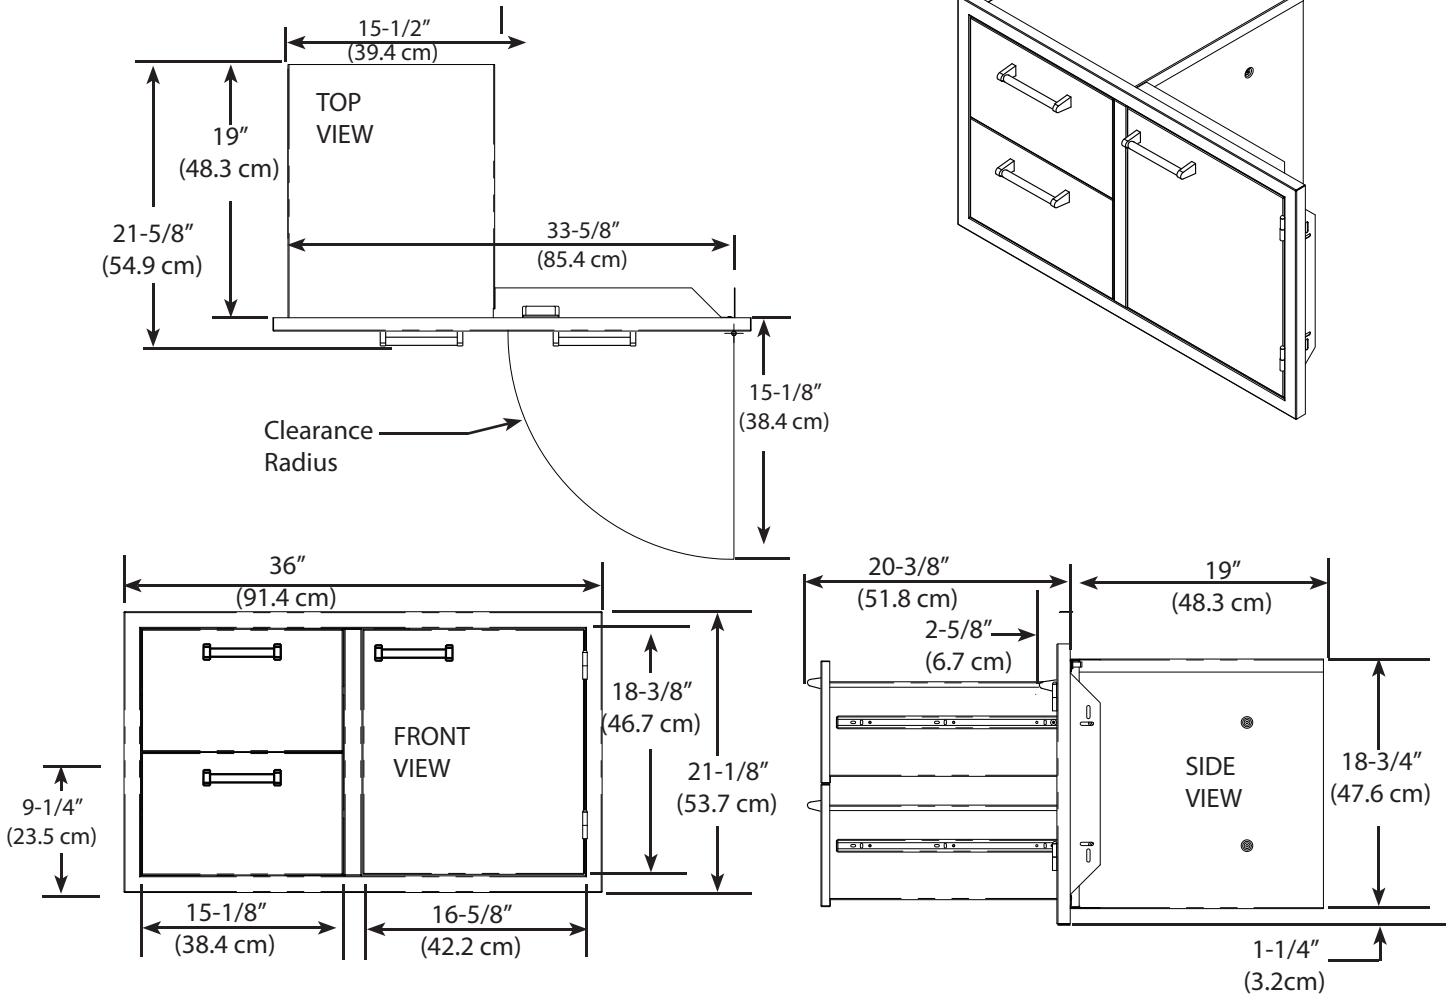

Product Dimensions

Cutout Dimensions

VODRD5191 - 19" DRAWERS

Product Dimensions

Cutout Dimensions

VOADS5241 - 24" DOOR

Product Dimensions

Cutout Dimensions

VOADD5301 - 30" DOOR

Product Dimensions

FRONT VIEW

SIDE VIEW

SIDE VIEW

VOADDR5301 - 30" DOOR / DRAWERS

Product Dimensions

Cutout Dimensions

VOADD5361 - 36" DOOR

Product Dimensions

FRONT VIEW

SIDE VIEW

Cutout Dimensions

SIDE VIEW

VOADDR5361 - 36" DOOR / DRAWER

Product Dimensions

Cutout Dimensions

VOADD5421 - 42" DOOR

Product Dimensions

FRONT VIEW

SIDE VIEW

Cutout Dimensions

SIDE VIEW

VOADDR5421 - 42" DOOR / DRAWERS