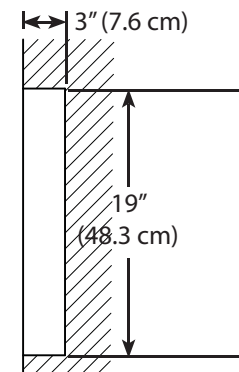

Product Dimensions

Cutout Dimensions

VODRD5191 - 19" DRAWERS

Product Dimensions

Cutout Dimensions

VOADS5241 - 24" DOOR

Product Dimensions

Cutout Dimensions

VOADD5301 - 30" DOOR

Product Dimensions

FRONT VIEW

SIDE VIEW

SIDE VIEW

VOADDR5301 - 30" DOOR / DRAWERS

Product Dimensions

Cutout Dimensions

VOADD5361 - 36" DOOR

Product Dimensions

FRONT VIEW

SIDE VIEW

Cutout Dimensions

SIDE VIEW

VOADDR5361 - 36" DOOR / DRAWER

Product Dimensions

Cutout Dimensions

VOADD5421 - 42" DOOR

Product Dimensions

FRONT VIEW

SIDE VIEW

Cutout Dimensions

SIDE VIEW

VOADDR5421 - 42" DOOR / DRAWERS