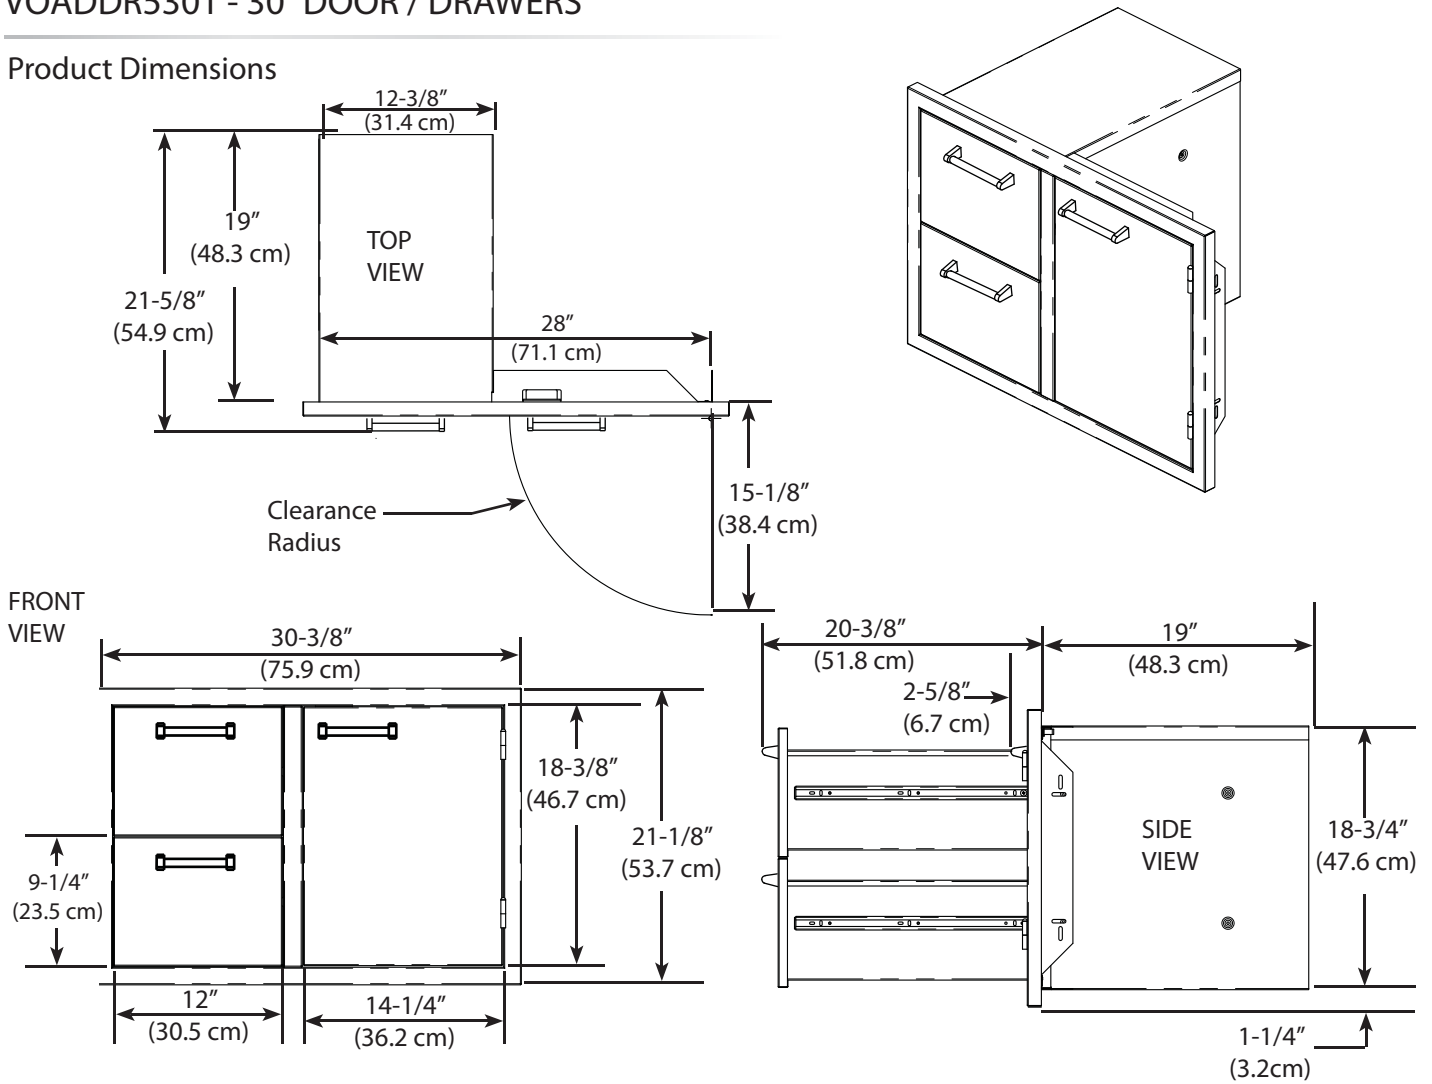

Product Dimensions

Cutout Dimensions

VODRD5191 - 19" DRAWERS

Product Dimensions

Cutout Dimensions

VOADS5241 - 24" DOOR

Product Dimensions

Cutout Dimensions

VOADD5301 - 30" DOOR

Product Dimensions

FRONT VIEW

SIDE VIEW

SIDE VIEW

VOADDR5301 - 30" DOOR / DRAWERS

Product Dimensions

Cutout Dimensions

VOADD5361 - 36" DOOR

Product Dimensions

FRONT VIEW

SIDE VIEW

Cutout Dimensions

SIDE VIEW

VOADDR5361 - 36" DOOR / DRAWER

Product Dimensions

Cutout Dimensions

VOADD5421 - 42" DOOR

Product Dimensions

FRONT VIEW

SIDE VIEW

Cutout Dimensions

SIDE VIEW

VOADDR5421 - 42" DOOR / DRAWERS