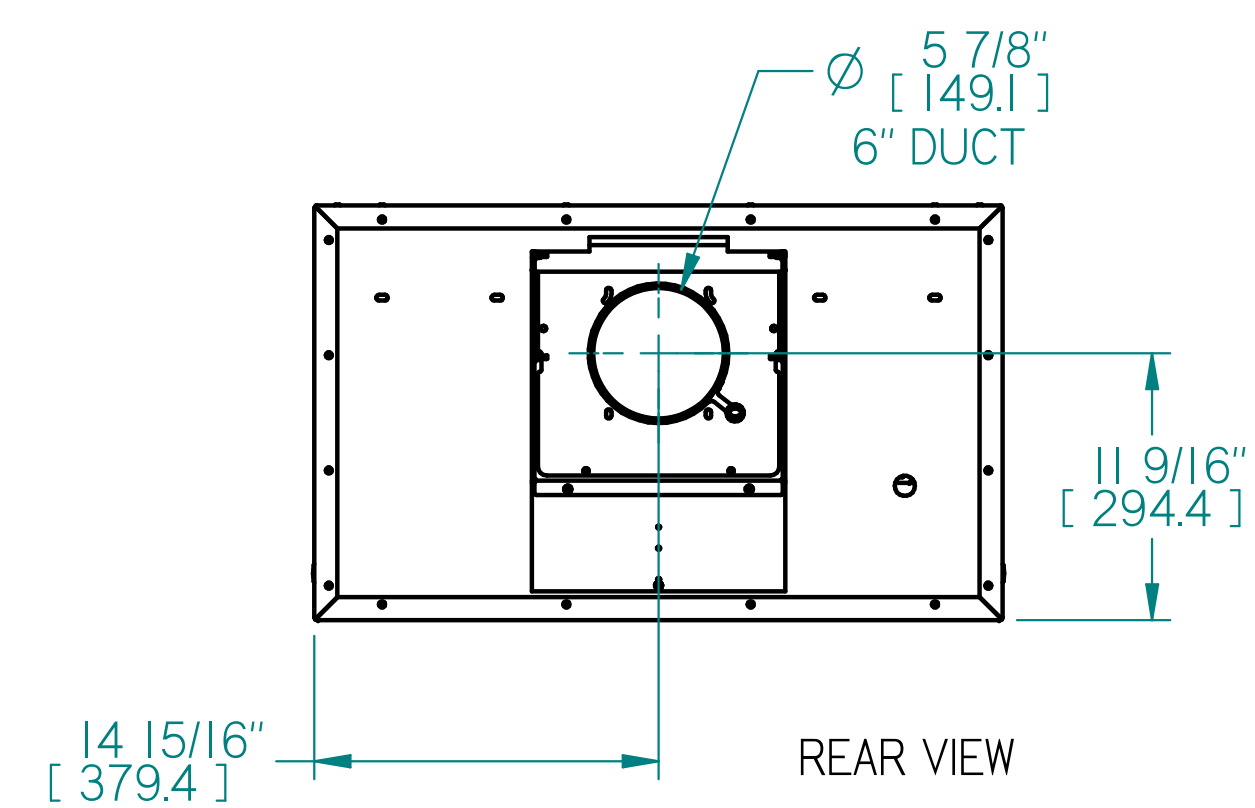

BIG CHILL HOOD DIMENSIONS, MODEL: BCCH3018L

TOP DISCHARGE OPTION

REAR DISCHARGE OPTION

NOTE:

- DIMENSIONS SHOWN IN [] ARE IN MILLIMETERS.
- ALL INCH DIMENSIONS HAVE BEEN ROUNDED TO 1/16".
- ALL MILLIMETER DIMENSIONS HAVE BEEN ROUNDED TO 1MM.
- SOME SMALL MANUFACTURING VARIATION IS NORMAL.