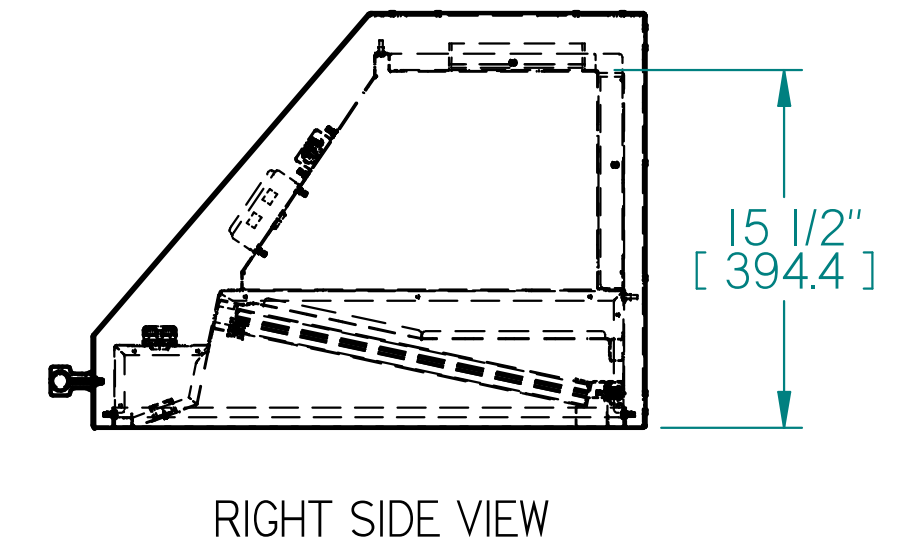

BIG CHILL HOOD DIMENSIONS, MODEL: BCCH3018L

TOP DISCHARGE OPTION

REAR DISCHARGE OPTION

NOTE:

- DIMENSIONS SHOWN IN [] ARE IN MILLIMETERS.
- ALL INCH DIMENSIONS HAVE BEEN ROUNDED TO 1/16".
- ALL MILLIMETER DIMENSIONS HAVE BEEN ROUNDED TO 1MM.
- SOME SMALL MANUFACTURING VARIATION IS NORMAL.