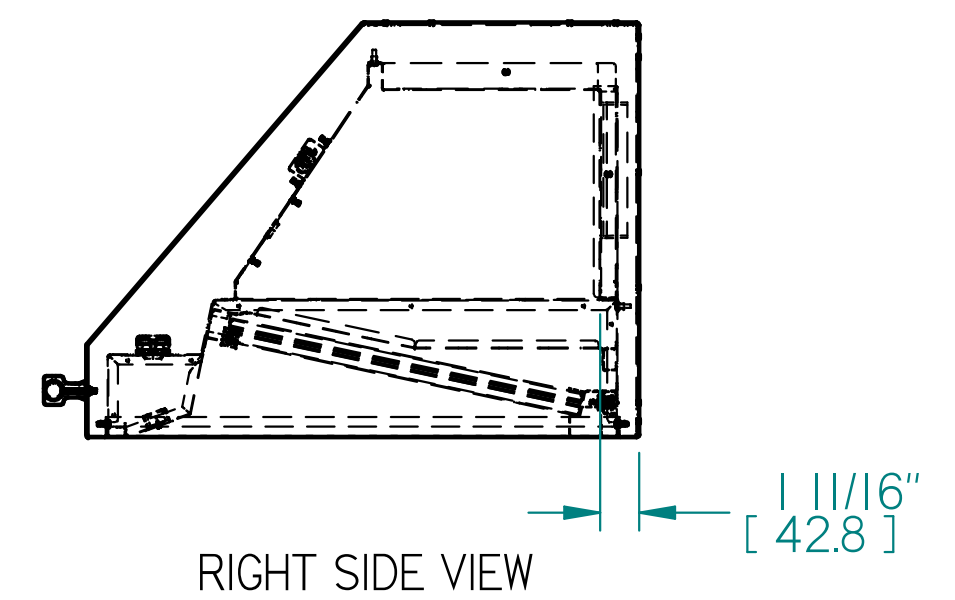

BIG CHILL HOOD DIMENSIONS, MODEL: BCCH3018L

TOP DISCHARGE OPTION

REAR DISCHARGE OPTION

NOTE:

- DIMENSIONS SHOWN IN [] ARE IN MILLIMETERS.
- ALL INCH DIMENSIONS HAVE BEEN ROUNDED TO 1/16".
- ALL MILLIMETER DIMENSIONS HAVE BEEN ROUNDED TO 1MM.
- SOME SMALL MANUFACTURING VARIATION IS NORMAL.