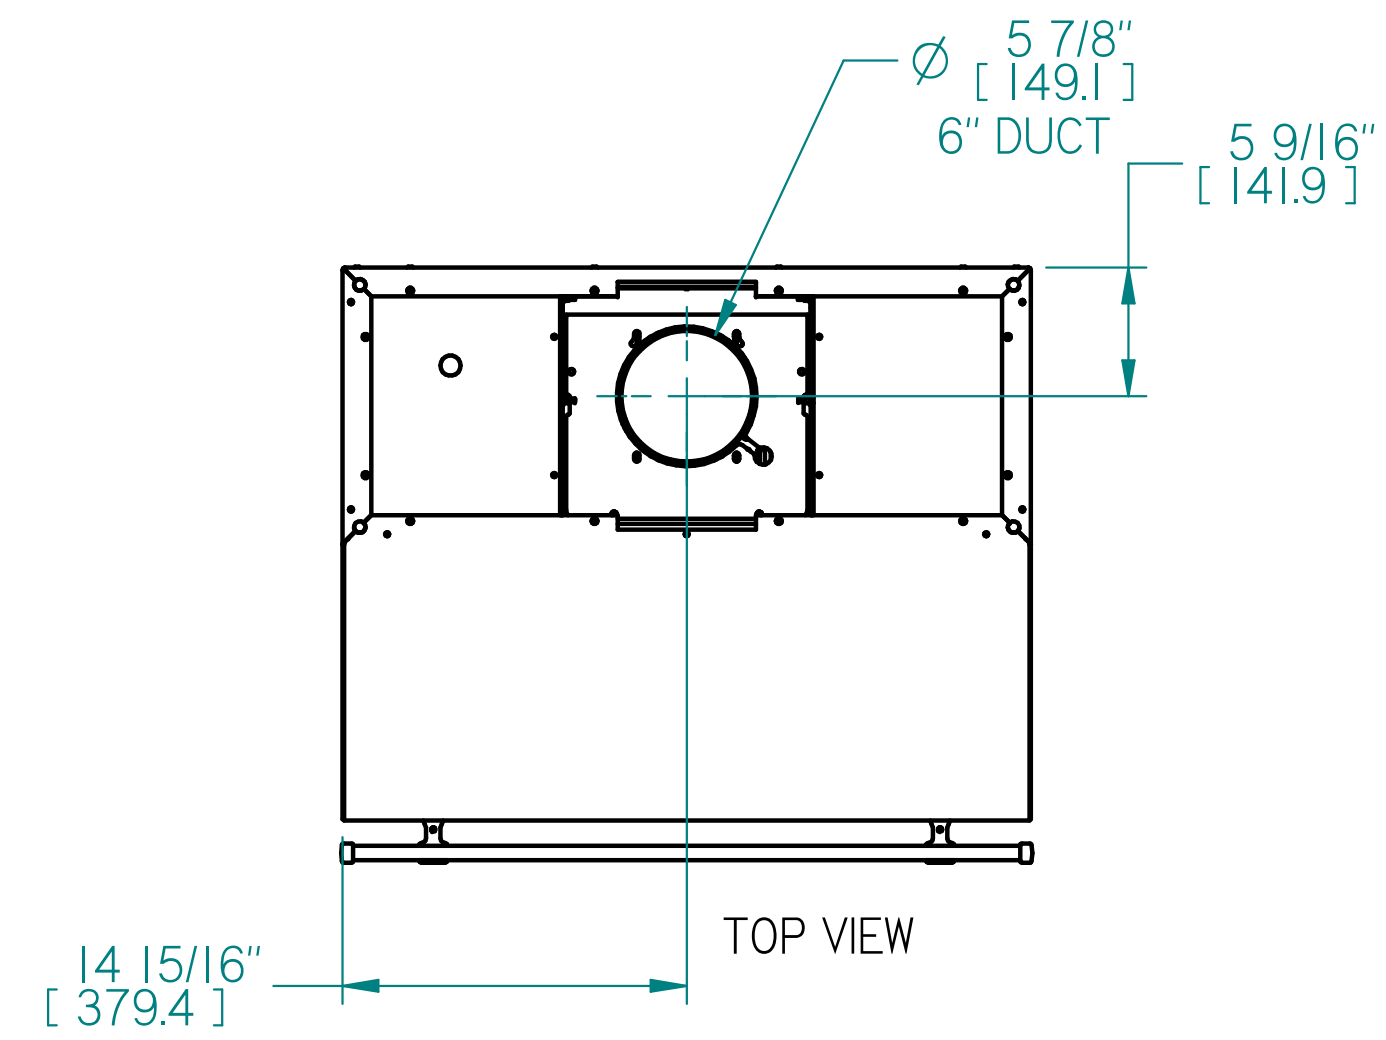

BIG CHILL HOOD DIMENSIONS, MODEL: BCCH3018L

TOP DISCHARGE OPTION

REAR DISCHARGE OPTION

NOTE:

- DIMENSIONS SHOWN IN [] ARE IN MILLIMETERS.
- ALL INCH DIMENSIONS HAVE BEEN ROUNDED TO 1/16".
- ALL MILLIMETER DIMENSIONS HAVE BEEN ROUNDED TO 1MM.
- SOME SMALL MANUFACTURING VARIATION IS NORMAL.