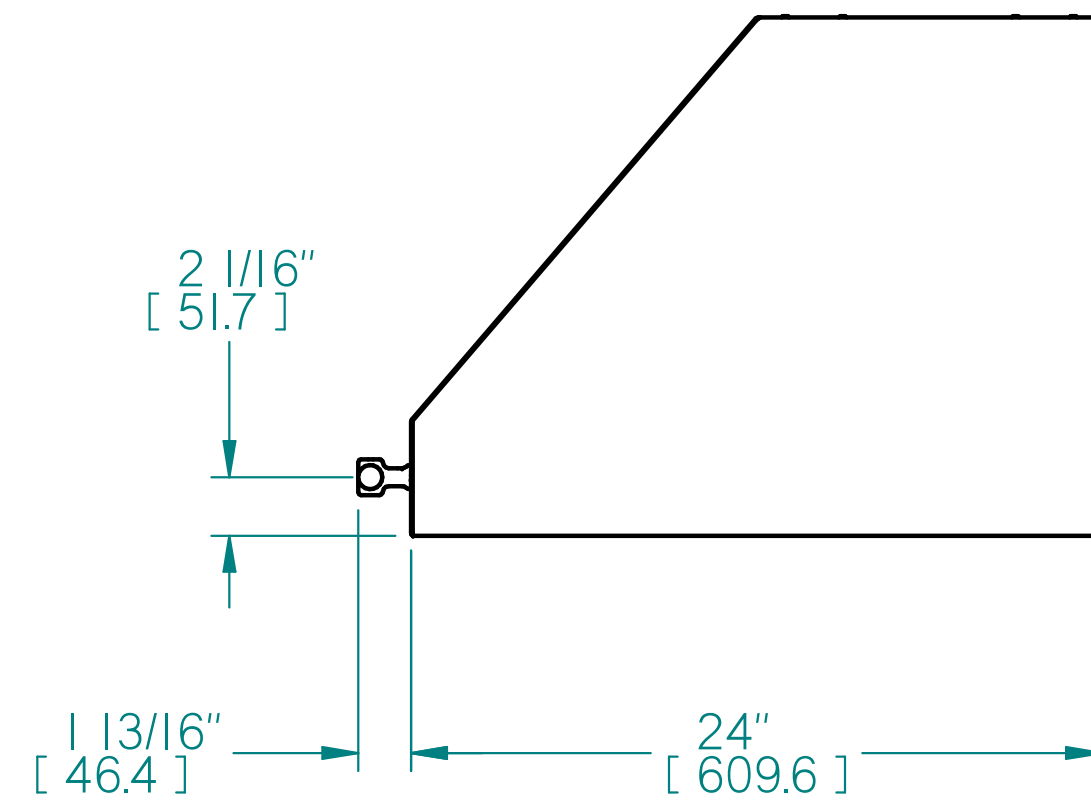

BIG CHILL HOOD DIMENSIONS, MODEL: BCCH3018L

TOP DISCHARGE OPTION

REAR DISCHARGE OPTION

NOTE:

- DIMENSIONS SHOWN IN [] ARE IN MILLIMETERS.
- ALL INCH DIMENSIONS HAVE BEEN ROUNDED TO 1/16".
- ALL MILLIMETER DIMENSIONS HAVE BEEN ROUNDED TO 1MM.
- SOME SMALL MANUFACTURING VARIATION IS NORMAL.