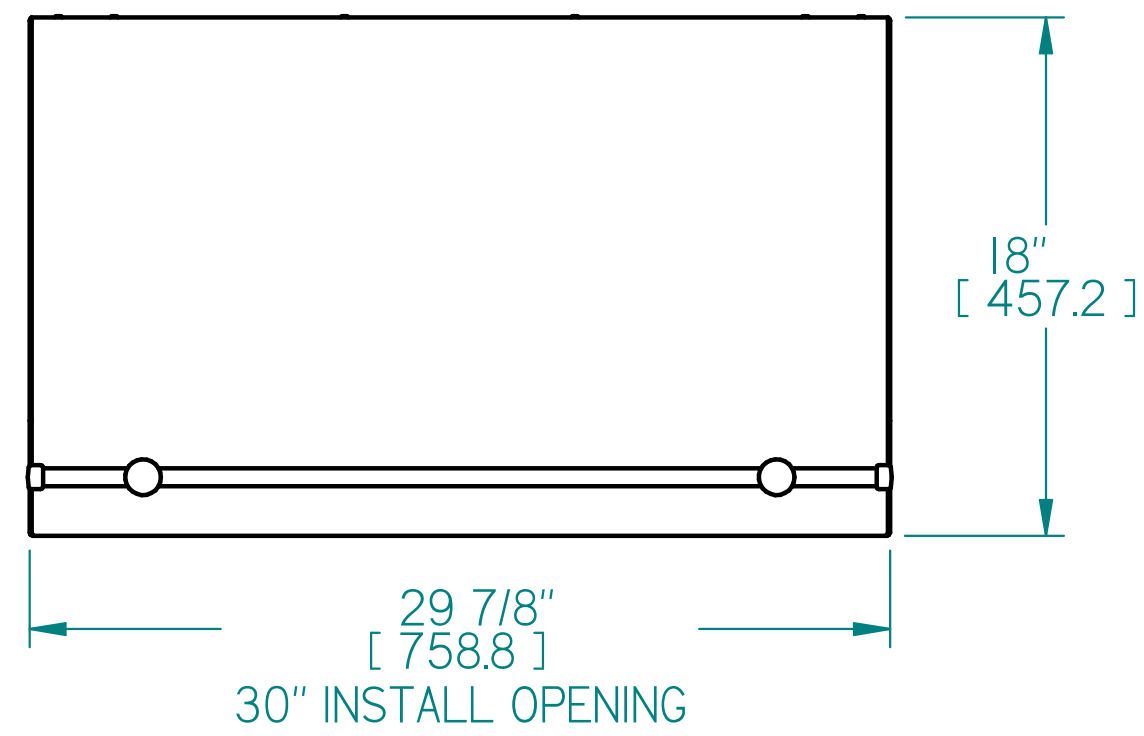

BIG CHILL HOOD DIMENSIONS, MODEL: BCCH3018L

TOP DISCHARGE OPTION

REAR DISCHARGE OPTION

NOTE:

- DIMENSIONS SHOWN IN [] ARE IN MILLIMETERS.
- ALL INCH DIMENSIONS HAVE BEEN ROUNDED TO 1/16".
- ALL MILLIMETER DIMENSIONS HAVE BEEN ROUNDED TO 1MM.
- SOME SMALL MANUFACTURING VARIATION IS NORMAL.