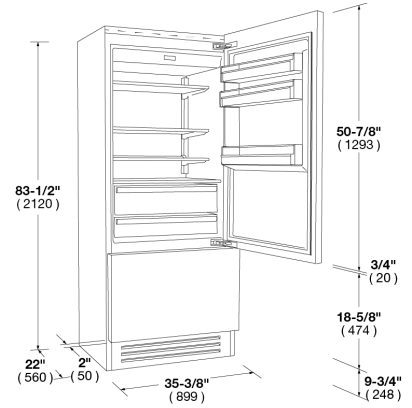

Ice Maker

SPECIFICATIONS

Overlay Panel
Refrigeration Compartment
Flexzone Bottom Drawer
Total No Frost
Stainless Steel Crisper Drawers
Ice Maker with ice tray
LED Lighting
Brilliant white aluminium interior

OPTIONAL ACCESSORIES

REFHANDPRO36
Sofia Fridge Handle Kit
REFSBSINT60
Coupling kit
REFHANDIS36
Distinto Fridge Handle Kit

FRIDGE

36" OVERLAY BUILT-IN FRIDGE

CODE ID	36" OVERLAY BUILT-IN FRIDGE F7IBM36O2-L (LEFT HINGE) F7IBM36O2-R (RIGHT HINGE)	
Series	700	
Finish	Overlay Panel	
PERFORMANCES/CAPACITY		
Annual Energy Usage	\$70 (580 kWh)	
Noise Level db	40	
Fridge compartment capacity (cbft)	14.7	
Flexzone Bottom-Drawer capacity (cbft)	3.8	
FEATURES		
Fridge Compartment		
Glass Shelves	2	
Adjustable Door Shelves	3	
Micro shot-peened Stainless Steel Drawers	2 Low Temp	
Flexzone Bottom-Drawer		
White Painted Drawers	1	
Internal Drawers	1 + 1 ice tray	
LED lighting	•	
Ice Maker	•	
Equipment		
No Frost	•	
Flexzone	•	
TruPivot hinges	•	
DIMENSIONS/WEIGHT		
Width in	35 - 3/8"	900 mm
Height in	83 - 1/2"	2121 mm
Depth without handle in	24"	610 mm
Minimum niche height in	84"	2134 mm
Door clearance in	57 - 7/8"	1470 mm
Door opening angle	105°	
Net Weight	474 lbs	215 kg
POWER / RATINGS (115 V, 60 HZ)		
Watts / Amps	552W - 4.8A	
Power Cable	Nema 5-15P	
INSTRUCTIONS FOR USE		
Use & Care Manual / Installation Manual	English / French / Spanish	