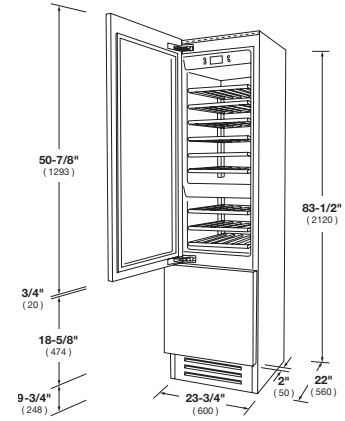

### WINE CELLAR

Overlay Panel  
Cave Storage Compartment  
Natural Wood Shelves for 36 bottles  
Wine Cellar Compartment  
Natural Wood Shelves for 18 bottles  
TriplePlay Refrigeration  
Total No Frost  
LED Lighting  
Brilliant white aluminium interior  
FlexZone Bottom Drawer

# WINE CELLAR

24" OVERLAY BUILT-IN WINE CELLAR

CODE ID	24" BUILT-IN WINE CELLAR F7IBW24O2-L (LEFT HINGE) F7IBW24O2-R (RIGHT HINGE)	
Series	700	
Finish	Overlay Panel	
<b>PERFORMANCES/CAPACITY</b>		
Noise Level db	41	
Riserva Compartment capacity (bottles)	36	
Wine Cellar Compartment capacity (bottles)	18	
Flexzone Bottom-Drawer capacity (cbft)	2	
<b>FEATURES</b>		
<b>Riserva storage compartment</b>		
Natural wood shelves	6	
<b>Wine Cellar Compartment</b>		
Natural wood shelves	3	
<b>Flexzone Bottom-Drawer</b>		
White Painted Drawers	1	
Internal Drawers	1	
LED lighting	•	
Glass door	•	
<b>Equipment</b>		
TriplePlay Refrigeration	•	
No Frost	•	
Flexzone	•	
TruPivot hinges	•	
<b>DIMENSIONS/WEIGHT</b>		
Width in	23 - 5/8"	600 mm
Height in	83 - 1/2"	2121 mm
Depth without handle in	24"	610 mm
Minimum niche height in	84"	2134 mm
Door clearance in	46"	1168 mm
Door opening angle	105°	
Net Weight	386 lbs	175 kg
<b>POWER / RATINGS (115 V, 60 HZ)</b>		
Watts / Amps	472W - 4.1A	
Power Cable	Nema 5-15P	
<b>INSTRUCTIONS FOR USE</b>		
Use & Care Manual / Installation Manual	English / French / Spanish	