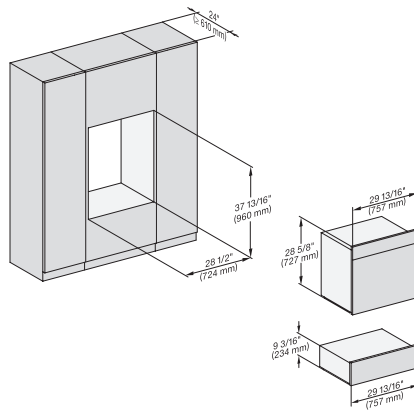

DGC7x8x, ESW7x70, EVS7670, Einbau, 30 Zoll, Proud, combi, XXL

7/8" – 22" mm – Glass, 15/16" – 23.3** mm – Stainless steel