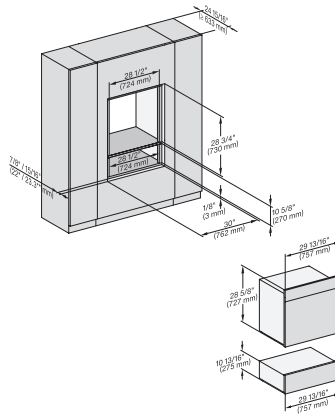

H 6x80 BP, ESW 6x80, H 6x80-2BP, H 2x80BP, H 7x80 BP/BPX, ESW 7x80 Installation drawing, Flush inset, NA