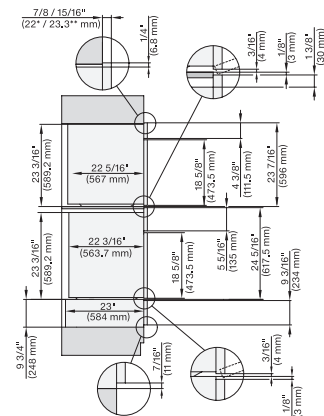

DGC7x8x(X), H2x80BP, H7x8xBP, ESW7x80, side view, 30 Zoll, Flush inset, combi, XXL, 650, ESW30

7/8" – 22" mm – Glass, 15/16" – 23.3" mm – Stainless steel

DC7x8x, ESW7x70, EVS7670 Einbau, 30 Zoll, Flush inset, combi, XXL

7/8" – 22" mm – Glass, 15/16" – 23.3" mm – Stainless steel

DGC7x8x, ESW7x70, EVS7670, Einbau, 30 Zoll, Flush inset, combi, wide front, XXL

7/8" – 22" mm – Glass, 15/16" – 23.3" mm – Stainless steel

DGC7x8x, H7x6xBP+EBA7848, side view, 30 Zoll, Proud, combi, XXL, 650S

7/8" – 22" mm – Glass, 15/16" – 23.3" mm – Stainless steel

DGC7x8x, H2x80BP, H7x8xBP(X), side view, 30 Zoll, Proud, combi, XXL 650

7/8" – 22" mm – Glass, 15/16" – 23.3" mm – Stainless steel

DGC7x8x, ESW7x70, EVS7670, side view, 30 Zoll, Proud, combi, XXL

7/8" – 22" mm – Glass, 15/16" – 23.3" mm – Stainless steel

DGC7x8x, ESW7x80, side view, 30 Zoll, Proud, combi, XXL

7/8" – 22" mm – Glass, 15/16" – 23.3" mm – Stainless steel

DGC786x+EBA7868, DGC7x8x, ESW7x70, EVS7670, side view, 30 Zoll, Proud, combi, XXL