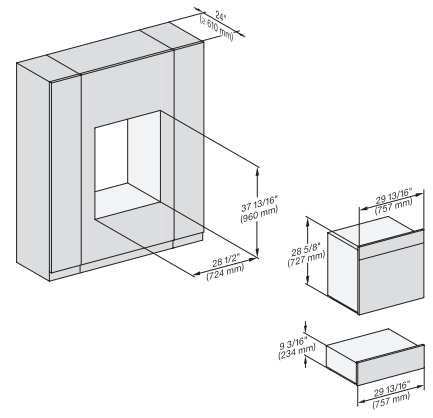

DGX7x8x, ESW7x70, EVS7670, Einbau, 30 Zoll, Proud, combi, wide front, XXL

7/8" – 22" mm – Glass, 15/16" – 23.3** mm – Stainless steel