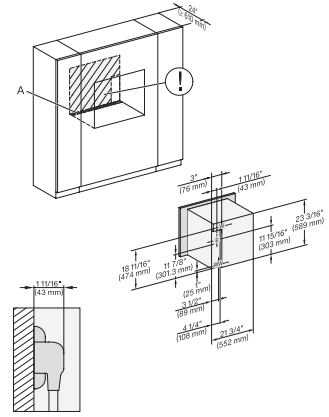

A – Cut-out (1 9/16" x 19 11/16" / 40 mm x 500 mm) in the bottom of the cabinet for power cord and ventilation., – Electrical and water supplies are recommended to be placed in adjacent cabinetry., Additional cabinet depth is required when placing the electrical and water supplies behind the appliance., E = Electric connection

installation 30 inch wide front DGC XXL, installation drawing, NA

A – Cut-out (1 9/16" x 19 11/16" / 40 mm x 500 mm) in the bottom of the cabinet for power cord and ventilation., – Electrical and water supplies are recommended to be placed in adjacent cabinetry., Additional cabinet depth is required when placing the electrical and water supplies behind the appliance., E = Electric connection

side view, 30 inch Flush inset DGC30 XXL, installation drawing, NA

7/8" – 22" mm – Glass, 15/16" – 23.3\*\* mm – Stainless steel

Installation 30 inch Flush inset DGC30 XXL, installation drawing, NA

7/8" – 22" mm – Glass, 15/16" – 23.3\*\* mm – Stainless steel