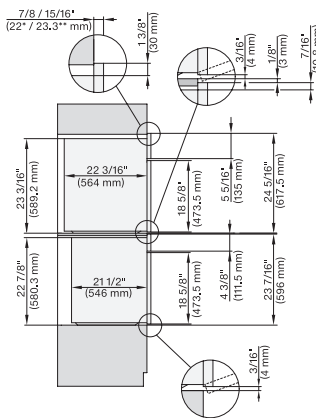

7/8" – 22" mm – Glass, 15/16" – 23.3" mm – Stainless steel

DGC7x8x, ESW7x70, EVS7670, side view, 30 Zoll, Flush inset, combi, XXL

7/8" – 22" mm – Glass, 15/16" – 23.3" mm – Stainless steel

DGC7x8x, ESW7x80, side view, 30 Zoll, Flush inset, combi, XXL

DGC7x8x(X), H2x80BP, H7x8xBP, ESW7x80, side view, 30 Zoll, Flush inset, combi, XXL, 650, ESW30

7/8" – 22" mm – Glass, 15/16" – 23.3" mm – Stainless steel

DC7x8x, ESW7x70, EVS7670 Einbau, 30 Zoll, Flush inset, combi, XXL

7/8" – 22" mm – Glass, 15/16" – 23.3" mm – Stainless steel

DGC7x8x, ESW7x70, EVS7670, Einbau, 30 Zoll, Flush inset, combi, wide front, XXL

7/8" – 22" mm – Glass, 15/16" – 23.3" mm – Stainless steel

DGC7x8x, H7x6xBP+EBA7848, side view, 30 Zoll, Proud, combi, XXL, 650S

7/8" – 22" mm – Glass, 15/16" – 23.3" mm – Stainless steel

DGC7x8x, H2x80BP, H7x8xBP(X), side view, 30 Zoll, Proud, combi, XXL 650

7/8" – 22" mm – Glass, 15/16" – 23.3" mm – Stainless steel

DGC7x8x, ESW7x70, EVS7670, side view, 30 Zoll, Proud, combi, XXL