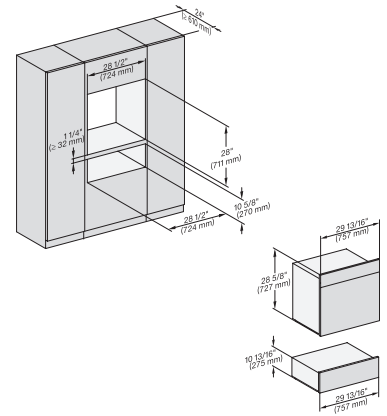

H6x80BP, ESW6x80, H6x80-2BP, H2x80BP, H7x80BPX, ESW7x80, Fitting Combi, Installation drawing, Proud, NA