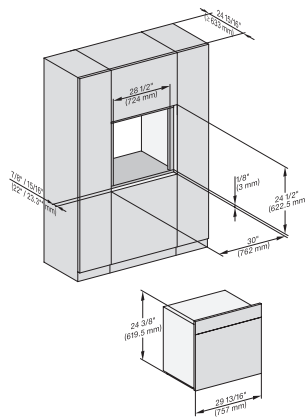

A – Cut-out (1 9/16" x 19 11/16" / 40 mm x 500 mm) in the bottom of the cabinet for power cord and ventilation., – Electrical and water supplies are recommended to be placed in adjacent cabinetry., Additional cabinet depth is required when placing the electrical and water supplies behind the appliance., E = Electric connection

installation 30 inch wide front DGC XXL, installation drawing, NA

A – Cut-out (1 9/16" x 19 11/16" / 40 mm x 500 mm) in the bottom of the cabinet for power cord and ventilation., – Electrical and water supplies are recommended to be placed in adjacent cabinetry., Additional cabinet depth is required when placing the electrical and water supplies behind the appliance., E = Electric connection

side view, 30 inch Flush inset DGC30 XXL, installation drawing, NA

7/8" – 22" mm – Glass, 15/16" – 23.3\*\* mm – Stainless steel

Installation 30 inch Flush inset DGC30 XXL, installation drawing, NA

7/8" – 22" mm – Glass, 15/16" – 23.3\*\* mm – Stainless steel