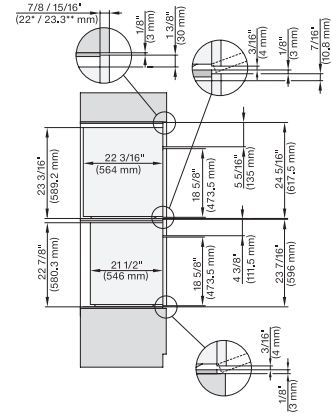

side view, 30 inch Flush inset DGC30 XXL, installation drawing, NA

7/8" – 22" mm – Glass, 15/16" – 23.3\*\* mm – Stainless steel

Installation 30 inch Flush inset DGC30 XXL, installation drawing, NA

7/8" – 22" mm – Glass, 15/16" – 23.3\*\* mm – Stainless steel

### 30" Handleless Combi-Steam Oven XXL

for steam cooking, baking, roasting with roast probe + menu cooking.

Installation 30 inch Flush inset DGC XXL, installation drawing, NA

A – Cut-out (1 9/16" x 19 11/16" / 40 mm x 500 mm) in the bottom of the cabinet for power cord and ventilation, – Electrical and water supplies are recommended to be placed in adjacent cabinetry., Additional cabinet depth is required when placing the electrical and water supplies behind the appliance., E = Electric connection

installation 30 inch Flush inset wide front DGC XXL, installation drawing, NA

A – Cut-out (1 9/16" x 19 11/16" / 40 mm x 500 mm) in the bottom of the cabinet for power cord and ventilation, – Electrical and water supplies are recommended to be placed in adjacent cabinetry., Additional cabinet depth is required when placing the electrical and water supplies behind the appliance., E = Electric connection

DGC7x8x, H7x6x+EBA7868, side view, 30 Zoll, Flush inset, combi, XXL, 650S

7/8" – 22" mm – Glass, 15/16" – 23.3" mm – Stainless steel

DGC7x8x, H2x80BP, H7x8xBP(X), side view, 30 Zoll, Flush inset, combi, XXL 650