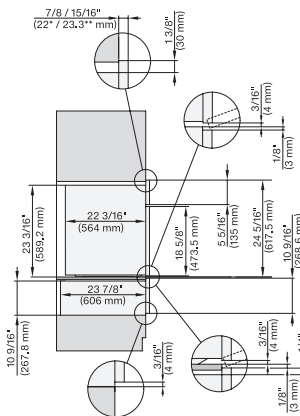

DGC7x8x(X), H2x80BP, H7x8xBP, ESW7x80, side view, 30 Zoll, Flush inset, combi, XXL, 650, ESW30

7/8" – 22" mm – Glass, 15/16" – 23.3" mm – Stainless steel

DC7x8x, ESW7x70, EVS7670 Einbau, 30 Zoll, Flush inset, combi, XXL

7/8" – 22" mm – Glass, 15/16" – 23.3" mm – Stainless steel

DGC7x8x, ESW7x70, EVS7670, Einbau, 30 Zoll, Flush inset, combi, wide front, XXL

7/8" – 22" mm – Glass, 15/16" – 23.3" mm – Stainless steel

DGC7x8x, H7x6xBP+EBA7848, side view, 30 Zoll, Proud, combi, XXL, 650S

7/8" – 22" mm – Glass, 15/16" – 23.3" mm – Stainless steel

DGC7x8x, H2x80BP, H7x8xBP(X), side view, 30 Zoll, Proud, combi, XXL 650

7/8" – 22" mm – Glass, 15/16" – 23.3" mm – Stainless steel

DGC7x8x, ESW7x70, EVS7670, side view, 30 Zoll, Proud, combi, XXL

7/8" – 22" mm – Glass, 15/16" – 23.3" mm – Stainless steel

DGC7x8x, ESW7x80, side view, 30 Zoll, Proud, combi, XXL

7/8" – 22" mm – Glass, 15/16" – 23.3" mm – Stainless steel

DGC786x+EBA7868, DGC7x8x, ESW7x70, EVS7670, side view, 30 Zoll, Proud, combi, XXL