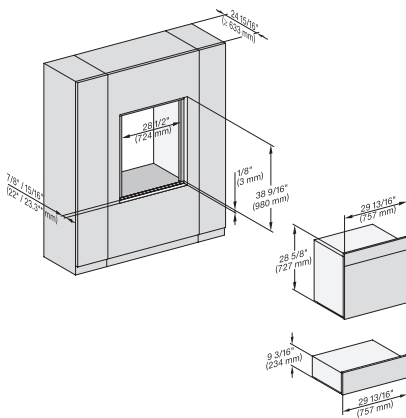

DGC7x8x, ESW7x70, EVS7670, Einbau, 30 Zoll, Flush inset, combi, wide front, XXL

7/8" – 22" mm – Glass, 15/16" – 23.3" mm – Stainless steel