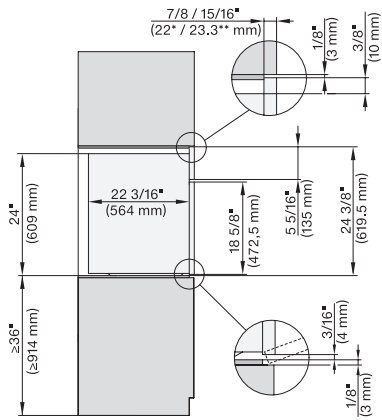

### 30" Handleless Combi-Steam Oven XXL

for steam cooking, baking, roasting with roast probe + menu cooking.

installation 30 inch Proud wide front DGC30 XXL, installation drawing, NA

installation 30 inch Proud DGC XXL, installation drawing, NA

A – Cut-out (1 9/16" x 19 11/16" / 40 mm x 500 mm) in the bottom of the cabinet for power cord and ventilation., – Electrical and water supplies are recommended to be placed in adjacent cabinetry., Additional cabinet depth is required when placing the electrical and water supplies behind the appliance., E = Electric connection

installation 30 inch wide front DGC XXL, installation drawing, NA

A – Cut-out (1 9/16" x 19 11/16" / 40 mm x 500 mm) in the bottom of the cabinet for power cord and ventilation., – Electrical and water supplies are recommended to be placed in adjacent cabinetry., Additional cabinet depth is required when placing the electrical and water supplies behind the appliance., E = Electric connection

side view, 30 inch Flush inset DGC30 XXL, installation drawing, NA

7/8" – 22" mm – Glass, 15/16" – 23.3\*\* mm – Stainless steel

Installation 30 inch Flush inset DGC30 XXL, installation drawing, NA

7/8" – 22" mm – Glass, 15/16" – 23.3\*\* mm – Stainless steel