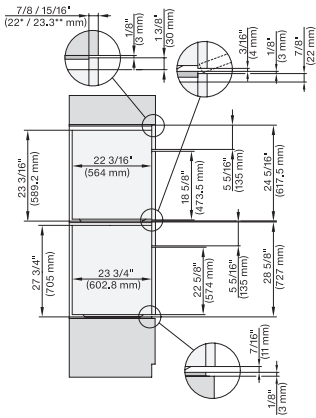

side view, 30 inch Flush inset DGC30 XXL, installation drawing, NA

7/8" – 22" mm – Glass, 15/16" – 23.3\*\* mm – Stainless steel

Installation 30 inch Flush inset DGC30 XXL, installation drawing, NA

7/8" – 22" mm – Glass, 15/16" – 23.3\*\* mm – Stainless steel

### 30" Handleless Combi-Steam Oven XXL

for steam cooking, baking, roasting with roast probe + menu cooking.

Installation 30 inch Flush inset DGC XXL, installation drawing, NA

A – Cut-out (1 9/16" x 19 11/16" / 40 mm x 500 mm) in the bottom of the cabinet for power cord and ventilation, – Electrical and water supplies are recommended to be placed in adjacent cabinetry., Additional cabinet depth is required when placing the electrical and water supplies behind the appliance., E = Electric connection

installation 30 inch Flush inset wide front DGC XXL, installation drawing, NA

A – Cut-out (1 9/16" x 19 11/16" / 40 mm x 500 mm) in the bottom of the cabinet for power cord and ventilation, – Electrical and water supplies are recommended to be placed in adjacent cabinetry., Additional cabinet depth is required when placing the electrical and water supplies behind the appliance., E = Electric connection

DGC7x8x, H7x6x+EBA7868, side view, 30 Zoll, Flush inset, combi, XXL, 650S

7/8" – 22" mm – Glass, 15/16" – 23.3" mm – Stainless steel

DGC7x8x, H2x80BP, H7x8xBP(X), side view, 30 Zoll, Flush inset, combi, XXL 650