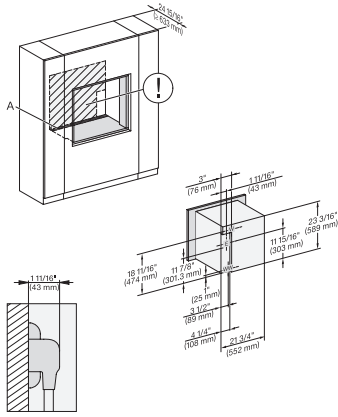

side view, 30 inch Flush inset DGC30 XXL, installation drawing, NA

7/8" – 22" mm – Glass, 15/16" – 23.3\*\* mm – Stainless steel

Installation 30 inch Flush inset DGC30 XXL, installation drawing, NA

7/8" – 22" mm – Glass, 15/16" – 23.3\*\* mm – Stainless steel

installation 30 inch Flush inset wide front DGC30 XXL, installation drawing, NA

7/8" – 22" mm – Glass, 15/16" – 23.3\*\* mm – Stainless steel

### 30" Handleless Combi-Steam Oven XXL

for steam cooking, baking, roasting with roast probe + menu cooking.

Installation 30 inch Flush inset DGC XXL, installation drawing, NA

A – Cut-out (1 9/16" x 19 11/16" / 40 mm x 500 mm) in the bottom of the cabinet for power cord and ventilation, – Electrical and water supplies are recommended to be placed in adjacent cabinetry., Additional cabinet depth is required when placing the electrical and water supplies behind the appliance., E = Electric connection

installation 30 inch Flush inset wide front DGC XXL, installation drawing, NA

A – Cut-out (1 9/16" x 19 11/16" / 40 mm x 500 mm) in the bottom of the cabinet for power cord and ventilation, – Electrical and water supplies are recommended to be placed in adjacent cabinetry., Additional cabinet depth is required when placing the electrical and water supplies behind the appliance., E = Electric connection