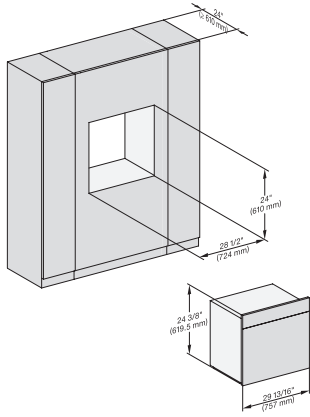

DGC 7880X

30" Handleless Combi-Steam Oven XXL

for steam cooking, baking, roasting with roast probe + menu cooking.

installation 30 inch Proud wide front DGC30 XXL, installation drawing, NA