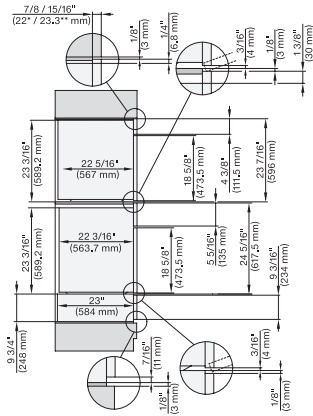

DGC 7880X

30" Handleless Combi-Steam Oven XXL

for steam cooking, baking, roasting with roast probe + menu cooking.

DGC786x+EBA7868, DGC7x8x, ESW7x70, EVS7670, side view, 30 Zoll, Flush inset, combi, XXL

7/8" – 22" mm – Glass, 15/16" – 23.3" mm – Stainless steel