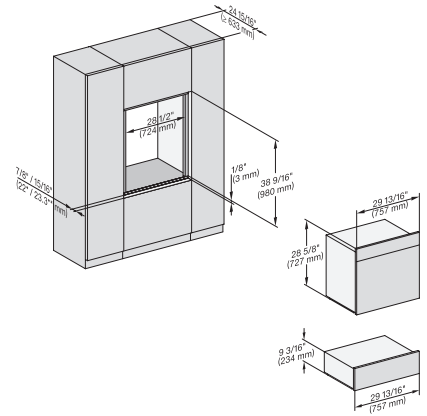

### 30" Handleless Combi-Steam Oven XXL

for steam cooking, baking, roasting with roast probe + menu cooking.

DGC786x+EBA7868, DGC7x8x, ESW7x70, EVS7670, side view, 30 Zoll, Flush inset, combi, XXL

7/8" – 22" mm – Glass, 15/16" – 23.3" mm – Stainless steel

DGC7x8x(X), H2x80BP, H7x8xBP, ESW7x80, side view, 30 Zoll, Flush inset, combi, XXL, 650, ESW30

7/8" – 22" mm – Glass, 15/16" – 23.3" mm – Stainless steel

DC7x8x, ESW7x70, EVS7670 Einbau, 30 Zoll, Flush inset, combi, XXL