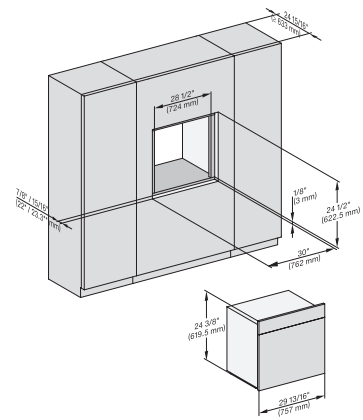

A – Cut-out (1 9/16" x 19 11/16" / 40 mm x 500 mm) in the bottom of the cabinet for power cord and ventilation., – Electrical and water supplies are recommended to be placed in adjacent cabinetry., Additional cabinet depth is required when placing the electrical and water supplies behind the appliance., E = Electric connection

installation 30 inch wide front DGC XXL, installation drawing, NA

A – Cut-out (1 9/16" x 19 11/16" / 40 mm x 500 mm) in the bottom of the cabinet for power cord and ventilation., – Electrical and water supplies are recommended to be placed in adjacent cabinetry., Additional cabinet depth is required when placing the electrical and water supplies behind the appliance., E = Electric connection

side view, 30 inch Flush inset DGC30 XXL, installation drawing, NA

7/8" – 22" mm – Glass, 15/16" – 23.3\*\* mm – Stainless steel

Installation 30 inch Flush inset DGC30 XXL, installation drawing, NA

7/8" – 22" mm – Glass, 15/16" – 23.3\*\* mm – Stainless steel

installation 30 inch Flush inset wide front DGC30 XXL, installation drawing, NA

7/8" – 22" mm – Glass, 15/16" – 23.3\*\* mm – Stainless steel