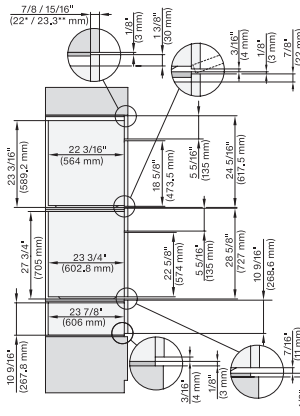

7/8" – 22" mm – Glass, 15/16" – 23.3" mm – Stainless steel

DGC7x8x, ESW7x70, EVS7670, side view, 30 Zoll, Flush inset, combi, XXL

7/8" – 22" mm – Glass, 15/16" – 23.3" mm – Stainless steel

DGC7x8x, ESW7x80, side view, 30 Zoll, Flush inset, combi, XXL

### 30" Handleless Combi-Steam Oven XXL

for steam cooking, baking, roasting with roast probe + menu cooking.

DGC786x+EBA7868, DGC7x8x, ESW7x70, EVS7670, side view, 30 Zoll, Flush inset, combi, XXL

7/8" – 22" mm – Glass, 15/16" – 23.3" mm – Stainless steel

DGC7x8x(X), H2x80BP, H7x8xBP, ESW7x80, side view, 30 Zoll, Flush inset, combi, XXL, 650, ESW30

7/8" – 22" mm – Glass, 15/16" – 23.3" mm – Stainless steel

DC7x8x, ESW7x70, EVS7670 Einbau, 30 Zoll, Flush inset, combi, XXL

7/8" – 22" mm – Glass, 15/16" – 23.3" mm – Stainless steel

DGC7x8x, ESW7x70, EVS7670, Einbau, 30 Zoll, Flush inset, combi, wide front, XXL

7/8" – 22" mm – Glass, 15/16" – 23.3" mm – Stainless steel

DGC7x8x, H7x6xBP+EBA7848, side view, 30 Zoll, Proud, combi, XXL, 650S