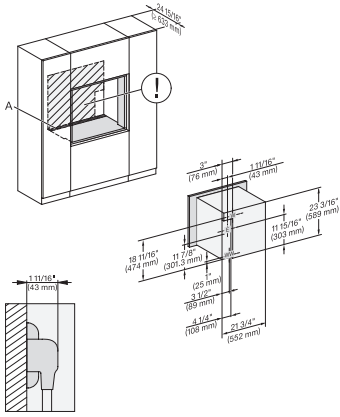

DGC 7880X

30" Handleless Combi-Steam Oven XXL

for steam cooking, baking, roasting with roast probe + menu cooking.

Installation 30 inch Flush inset DGC XXL, installation drawing, NA

A – Cut-out (1 9/16" x 19 11/16" / 40 mm x 500 mm) in the bottom of the cabinet for power cord and ventilation, – Electrical and water supplies are recommended to be placed in adjacent cabinetry., Additional cabinet depth is required when placing the electrical and water supplies behind the appliance., E = Electric connection