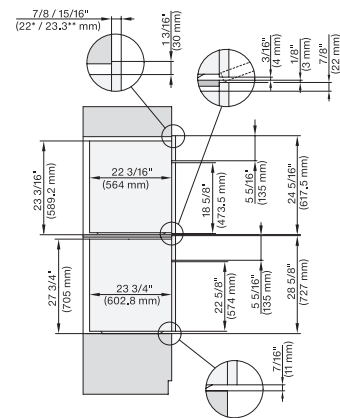

DGC7x8x(X), H2x80BP, H7x8xBP, ESW7x80, side view, 30 Zoll, Flush inset, combi, XXL, 650, ESW30

7/8" – 22" mm – Glass, 15/16" – 23.3" mm – Stainless steel

DC7x8x, ESW7x70, EVS7670 Einbau, 30 Zoll, Flush inset, combi, XXL

7/8" – 22" mm – Glass, 15/16" – 23.3" mm – Stainless steel

DGC7x8x, ESW7x70, EVS7670, Einbau, 30 Zoll, Flush inset, combi, wide front, XXL

7/8" – 22" mm – Glass, 15/16" – 23.3" mm – Stainless steel

DGC7x8x, H7x6xBP+EBA7848, side view, 30 Zoll, Proud, combi, XXL, 650S

7/8" – 22" mm – Glass, 15/16" – 23.3" mm – Stainless steel

DGC7x8x, H2x80BP, H7x8xBP(X), side view, 30 Zoll, Proud, combi, XXL 650

7/8" – 22" mm – Glass, 15/16" – 23.3" mm – Stainless steel

DGC7x8x, ESW7x70, EVS7670, side view, 30 Zoll, Proud, combi, XXL

7/8" – 22" mm – Glass, 15/16" – 23.3" mm – Stainless steel

DGC7x8x, ESW7x80, side view, 30 Zoll, Proud, combi, XXL

7/8" – 22" mm – Glass, 15/16" – 23.3" mm – Stainless steel

DGC786x+EBA7868, DGC7x8x, ESW7x70, EVS7670, side view, 30 Zoll, Proud, combi, XXL