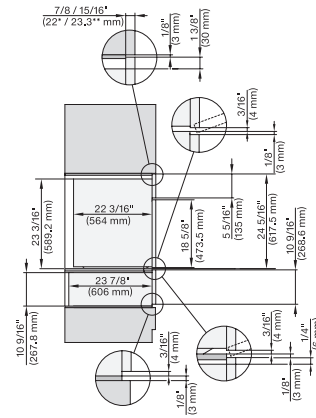

side view, 30 inch Flush inset DGC30 XXL, installation drawing, NA

7/8" – 22" mm – Glass, 15/16" – 23.3\*\* mm – Stainless steel

Installation 30 inch Flush inset DGC30 XXL, installation drawing, NA

7/8" – 22" mm – Glass, 15/16" – 23.3\*\* mm – Stainless steel

installation 30 inch Flush inset wide front DGC XXL, installation drawing, NA

A – Cut-out (1 9/16" x 19 11/16" / 40 mm x 500 mm) in the bottom of the cabinet for power cord and ventilation, – Electrical and water supplies are recommended to be placed in adjacent cabinetry., Additional cabinet depth is required when placing the electrical and water supplies behind the appliance., E = Electric connection

DGC7x8x, H7x6x+EBA7868, side view, 30 Zoll, Flush inset, combi, XXL, 650S

7/8" – 22" mm – Glass, 15/16" – 23.3" mm – Stainless steel

DGC7x8x, H2x80BP, H7x8xBP(X), side view, 30 Zoll, Flush inset, combi, XXL 650

7/8" – 22" mm – Glass, 15/16" – 23.3" mm – Stainless steel

DGC7x8x, ESW7x70, EVS7670, side view, 30 Zoll, Flush inset, combi, XXL

7/8" – 22" mm – Glass, 15/16" – 23.3" mm – Stainless steel

DGC7x8x, ESW7x80, side view, 30 Zoll, Flush inset, combi, XXL