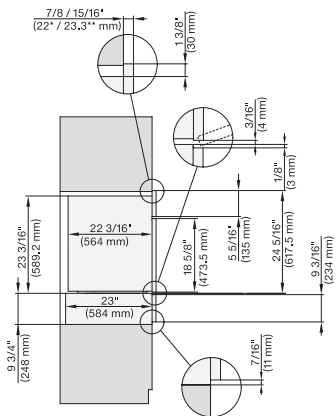

DGC7x8x(X), H2x80BP, H7x8xBP, ESW7x80, side view, 30 Zoll, Flush inset, combi, XXL, 650, ESW30

7/8" – 22" mm – Glass, 15/16" – 23.3" mm – Stainless steel

DC7x8x, ESW7x70, EVS7670 Einbau, 30 Zoll, Flush inset, combi, XXL

7/8" – 22" mm – Glass, 15/16" – 23.3" mm – Stainless steel

DGC7x8x, ESW7x70, EVS7670, Einbau, 30 Zoll, Flush inset, combi, wide front, XXL

7/8" – 22" mm – Glass, 15/16" – 23.3" mm – Stainless steel

DGC7x8x, H7x6xBP+EBA7848, side view, 30 Zoll, Proud, combi, XXL, 650S

7/8" – 22" mm – Glass, 15/16" – 23.3" mm – Stainless steel

DGC7x8x, H2x80BP, H7x8xBP(X), side view, 30 Zoll, Proud, combi, XXL 650

7/8" – 22" mm – Glass, 15/16" – 23.3" mm – Stainless steel

DGC7x8x, ESW7x70, EVS7670, side view, 30 Zoll, Proud, combi, XXL

7/8" – 22" mm – Glass, 15/16" – 23.3" mm – Stainless steel

DGC7x8x, ESW7x80, side view, 30 Zoll, Proud, combi, XXL

7/8" – 22" mm – Glass, 15/16" – 23.3" mm – Stainless steel

DGC786x+EBA7868, DGC7x8x, ESW7x70, EVS7670, side view, 30 Zoll, Proud, combi, XXL