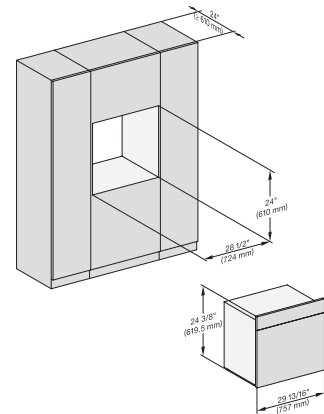

H 6x80 BP, ESW 6x80, H 6x80-2BP, H 2x80BP, H 7x80 BP/BPX, ESW 7x80 Installation drawing, Flush inset, NA

H6x80BP, ESW6x80, H6x80-2BP, H2x80BP, H7x80BPX, ESW7x80, Fitting Combi, Installation drawing, Proud, NA

H 6x80 BP, ESW 6x80, H 6x80-2BP, NA7000 Fitting Combi wide front, Installation drawing, Proud, NA

side view 30 inch Proud DGC30 XXL, installation drawing, NA

7/8" – 22\* mm – Glass, 15/16" – 23.3\*\* mm – Stainless steel