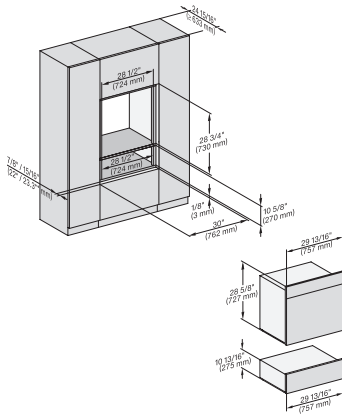

DGC 7880X

30" Handleless Combi-Steam Oven XXL

for steam cooking, baking, roasting with roast probe + menu cooking.

H 6x80 BP, ESW 6x80, H 6x80-2BP, H7x8x, ESW7x80, H 2x8x Fitting Combi, Installation drawing, Flush inset, NA