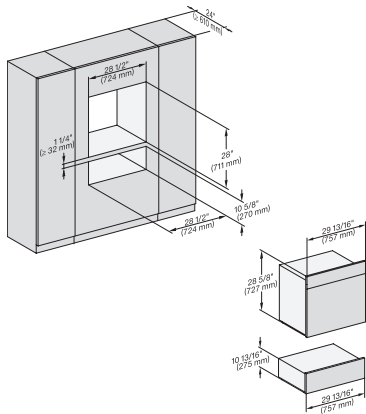

### 30" Handleless Combi-Steam Oven XXL

for steam cooking, baking, roasting with roast probe + menu cooking.

H 6x80 BP, ESW 6x80, H 6x80-2BP, H7x8x, ESW7x80, H 2x8x Fitting Combi, Installation drawing, Flush inset, NA

H 6x80 BP, ESW 6x80, H 6x80-2BP, H 2x80BP, H 7x80 BP/BPX, ESW 7x80 Installation drawing, Flush inset, NA

H6x80BP, ESW6x80, H6x80-2BP, H2x80BP, H7x80BPX, ESW7x80, Fitting Combi, Installation drawing, Proud, NA