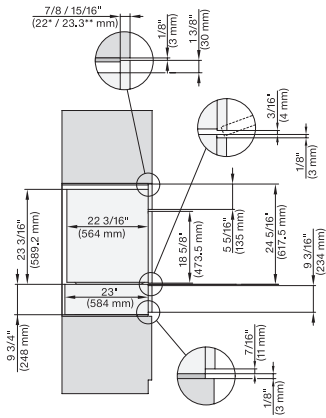

### 30" Handleless Combi-Steam Oven XXL

for steam cooking, baking, roasting with roast probe + menu cooking.

Installation 30 inch Flush inset DGC XXL, installation drawing, NA

A – Cut-out (1 9/16" x 19 11/16" / 40 mm x 500 mm) in the bottom of the cabinet for power cord and ventilation, – Electrical and water supplies are recommended to be placed in adjacent cabinetry., Additional cabinet depth is required when placing the electrical and water supplies behind the appliance., E = Electric connection

installation 30 inch Flush inset wide front DGC XXL, installation drawing, NA

A – Cut-out (1 9/16" x 19 11/16" / 40 mm x 500 mm) in the bottom of the cabinet for power cord and ventilation, – Electrical and water supplies are recommended to be placed in adjacent cabinetry., Additional cabinet depth is required when placing the electrical and water supplies behind the appliance., E = Electric connection

DGC7x8x, H7x6x+EBA7868, side view, 30 Zoll, Flush inset, combi, XXL, 650S

7/8" – 22" mm – Glass, 15/16" – 23.3" mm – Stainless steel

DGC7x8x, H2x80BP, H7x8xBP(X), side view, 30 Zoll, Flush inset, combi, XXL 650

7/8" – 22" mm – Glass, 15/16" – 23.3" mm – Stainless steel

DGC7x8x, ESW7x70, EVS7670, side view, 30 Zoll, Flush inset, combi, XXL

7/8" – 22" mm – Glass, 15/16" – 23.3" mm – Stainless steel

DGC7x8x, ESW7x80, side view, 30 Zoll, Flush inset, combi, XXL