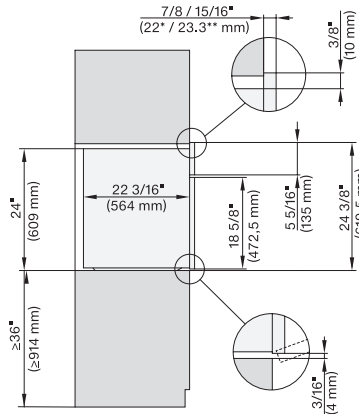

### 30" Handleless Combi-Steam Oven XXL

for steam cooking, baking, roasting with roast probe + menu cooking.

H 6x80 BP, ESW 6x80, H 6x80-2BP, H7x8x, ESW7x80, H 2x8x Fitting Combi, Installation drawing, Flush inset, NA

H 6x80 BP, ESW 6x80, H 6x80-2BP, H 2x80BP, H 7x80 BP/BPX, ESW 7x80 Installation drawing, Flush inset, NA

H6x80BP, ESW6x80, H6x80-2BP, H2x80BP, H7x80BPX, ESW7x80, Fitting Combi, Installation drawing, Proud, NA

H 6x80 BP, ESW 6x80, H 6x80-2BP, NA7000 Fitting Combi wide front, Installation drawing, Proud, NA

side view 30 inch Proud DGC30 XXL, installation drawing, NA

7/8" – 22\* mm – Glass, 15/16" – 23.3\*\* mm – Stainless steel