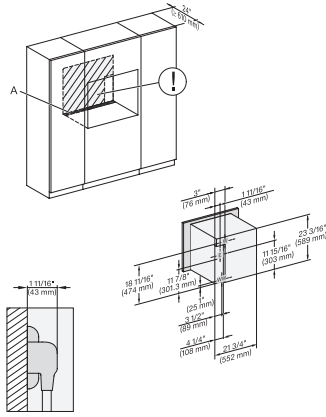

installation 30 inch Proud DGC XXL, installation drawing, NA

A – Cut-out (1 9/16" x 19 11/16" / 40 mm x 500 mm) in the bottom of the cabinet for power cord and ventilation., – Electrical and water supplies are recommended to be placed in adjacent cabinetry., Additional cabinet depth is required when placing the electrical and water supplies behind the appliance., E = Electric connection