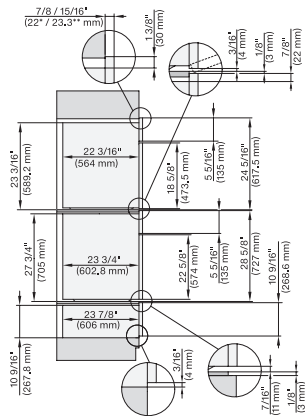

DGC 7880X

30" Handleless Combi-Steam Oven XXL

for steam cooking, baking, roasting with roast probe + menu cooking.

DGC7x8(X), H2x80BP, H7x8xBP(X), ESW7x80, side view, 30 Zoll, Proud, combi, XXL, 650

7/8" – 22" mm – Glass, 15/16" – 23.3** mm – Stainless steel