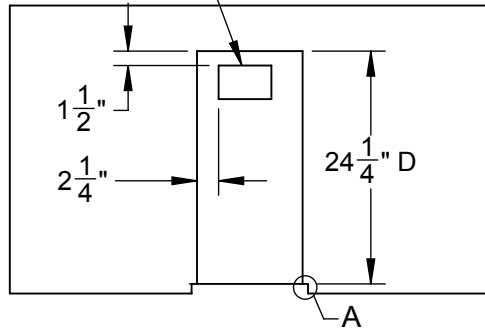

AEB122: DOUBLE SIDE BURNER

TOP VIEW

FRONT VIEW

RIGHT VIEW

BOTTOM VIEW

AEB122: DOUBLE SIDE BURNER

COUNTERTOP OVERHANG DETAIL

3-1/2" X 5-1/2"
MIN. OPENING
FOR GAS & ELEC.

TOP VIEW

TOP VIEW (UNIT INSTALLED)

FRONT VIEW

FRONT VIEW (UNIT INSTALLED)