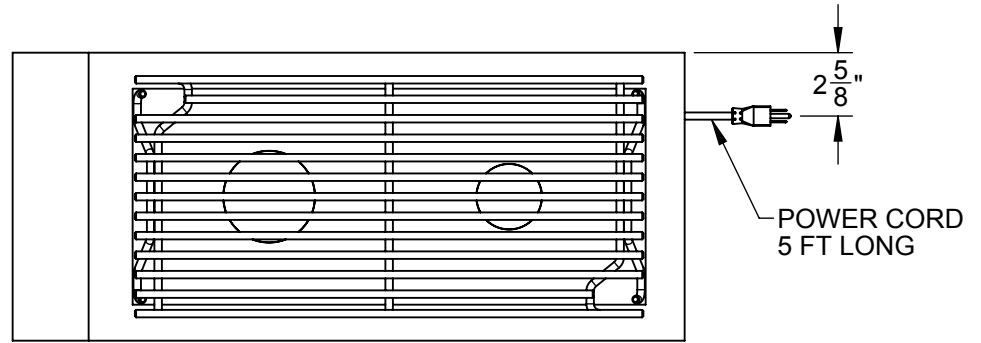

AEB122: DOUBLE SIDE BURNER

TOP VIEW

FRONT VIEW

RIGHT VIEW

BOTTOM VIEW

AEB122: DOUBLE SIDE BURNER

COUNTERTOP OVERHANG DETAIL

3-1/2" X 5-1/2"
MIN. OPENING
FOR GAS & ELEC.

TOP VIEW

TOP VIEW (UNIT INSTALLED)

FRONT VIEW

FRONT VIEW (UNIT INSTALLED)