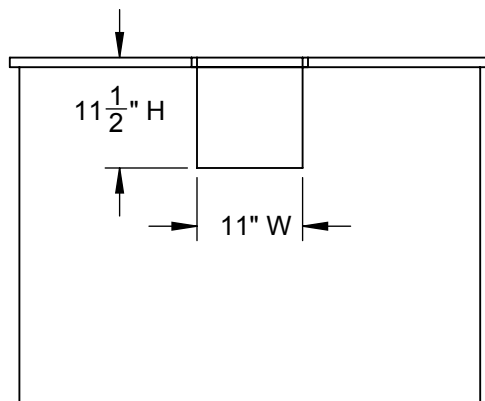

AEB122: DOUBLE SIDE BURNER

TOP VIEW

FRONT VIEW

RIGHT VIEW

BOTTOM VIEW

AEB122: DOUBLE SIDE BURNER

COUNTERTOP OVERHANG DETAIL

3-1/2" X 5-1/2"
MIN. OPENING
FOR GAS & ELEC.

TOP VIEW

TOP VIEW (UNIT INSTALLED)

FRONT VIEW

FRONT VIEW (UNIT INSTALLED)