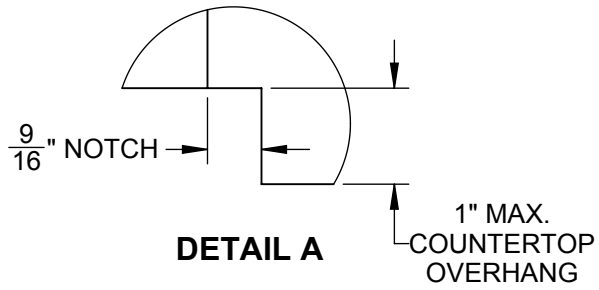

AEB122: DOUBLE SIDE BURNER

TOP VIEW

FRONT VIEW

RIGHT VIEW

BOTTOM VIEW

AEB122: DOUBLE SIDE BURNER

COUNTERTOP OVERHANG DETAIL

3-1/2" X 5-1/2"
MIN. OPENING
FOR GAS & ELEC.

TOP VIEW

TOP VIEW (UNIT INSTALLED)

FRONT VIEW

FRONT VIEW (UNIT INSTALLED)