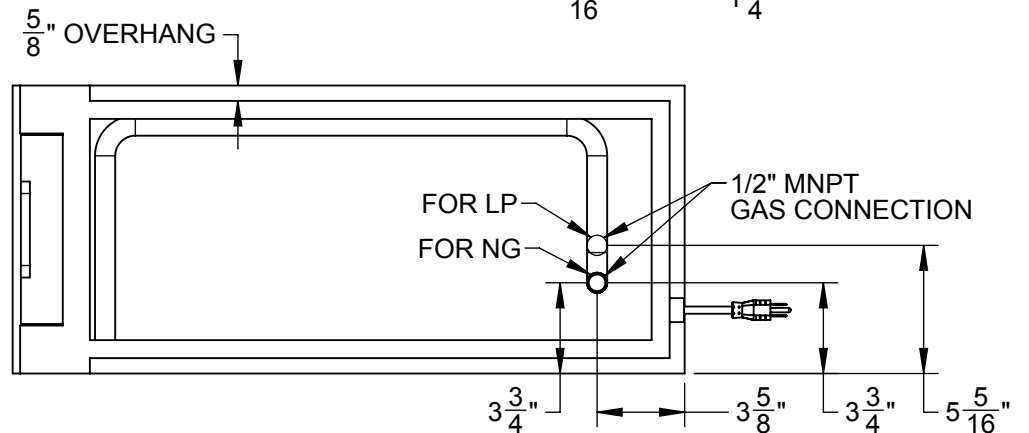

AEB122: DOUBLE SIDE BURNER

TOP VIEW

FRONT VIEW

RIGHT VIEW

BOTTOM VIEW

AEB122: DOUBLE SIDE BURNER

COUNTERTOP OVERHANG DETAIL

3-1/2" X 5-1/2"
MIN. OPENING
FOR GAS & ELEC.

TOP VIEW

TOP VIEW (UNIT INSTALLED)

FRONT VIEW

FRONT VIEW (UNIT INSTALLED)