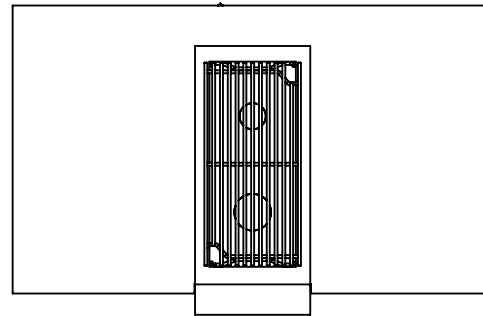

AEB122: DOUBLE SIDE BURNER

TOP VIEW

FRONT VIEW

RIGHT VIEW

BOTTOM VIEW

AEB122: DOUBLE SIDE BURNER

COUNTERTOP OVERHANG DETAIL

3-1/2" X 5-1/2"
MIN. OPENING
FOR GAS & ELEC.

TOP VIEW

TOP VIEW (UNIT INSTALLED)

FRONT VIEW

FRONT VIEW (UNIT INSTALLED)