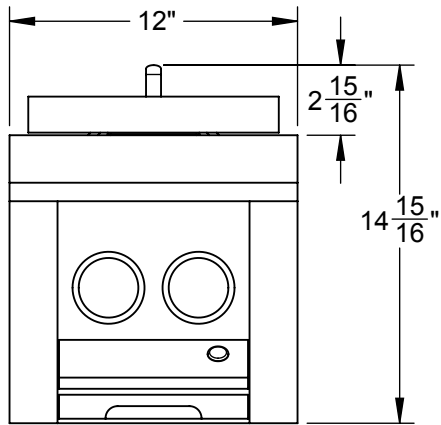

AEB122: DOUBLE SIDE BURNER

TOP VIEW

FRONT VIEW

RIGHT VIEW

BOTTOM VIEW

AEB122: DOUBLE SIDE BURNER

COUNTERTOP OVERHANG DETAIL

3-1/2" X 5-1/2"
MIN. OPENING
FOR GAS & ELEC.

TOP VIEW

TOP VIEW (UNIT INSTALLED)

FRONT VIEW

FRONT VIEW (UNIT INSTALLED)