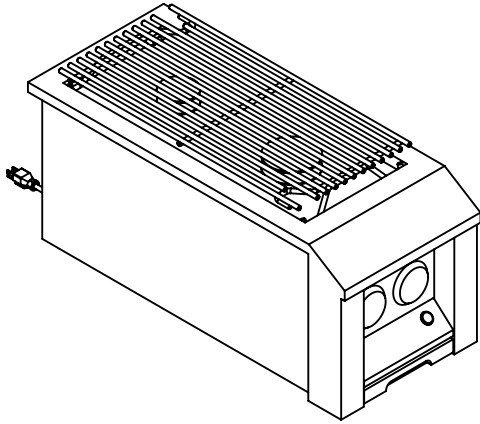

AEB122: DOUBLE SIDE BURNER

TOP VIEW

FRONT VIEW

RIGHT VIEW

BOTTOM VIEW

AEB122: DOUBLE SIDE BURNER

COUNTERTOP OVERHANG DETAIL

3-1/2" X 5-1/2"
MIN. OPENING
FOR GAS & ELEC.

TOP VIEW

TOP VIEW (UNIT INSTALLED)

FRONT VIEW

FRONT VIEW (UNIT INSTALLED)