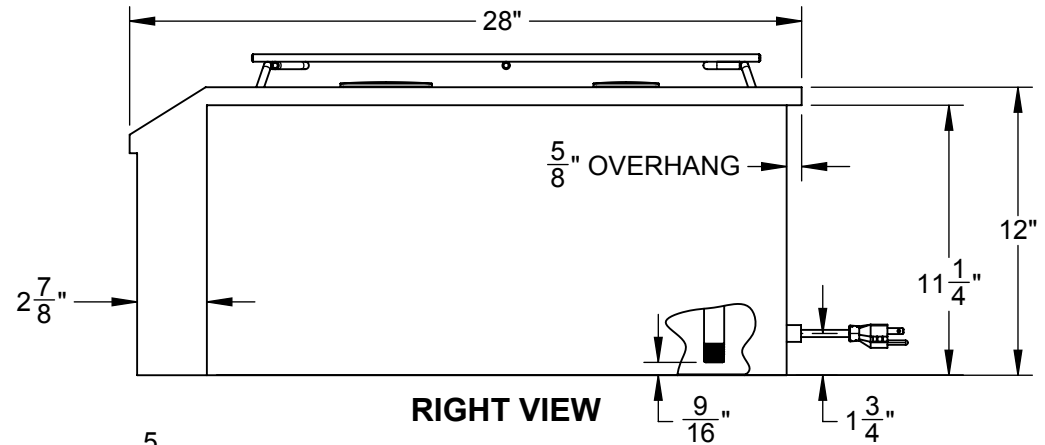

AEB122: DOUBLE SIDE BURNER

TOP VIEW

FRONT VIEW

RIGHT VIEW

BOTTOM VIEW

AEB122: DOUBLE SIDE BURNER

COUNTERTOP OVERHANG DETAIL

3-1/2" X 5-1/2"
MIN. OPENING
FOR GAS & ELEC.

TOP VIEW

TOP VIEW (UNIT INSTALLED)

FRONT VIEW

FRONT VIEW (UNIT INSTALLED)