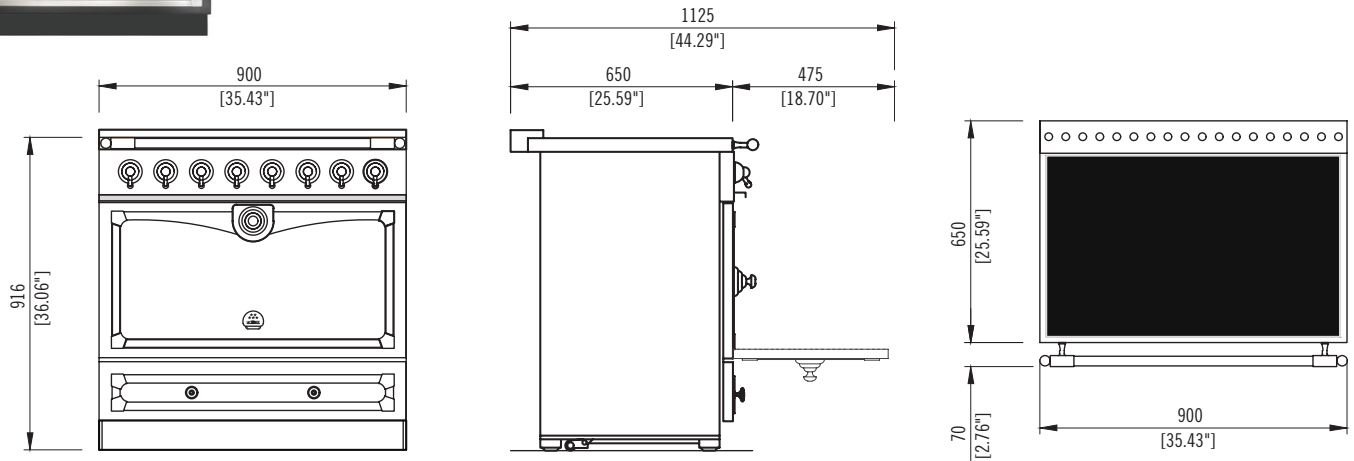

SPECIFICATIONS

CORNUFÉ 90 “ALBERTINE” INDUCTION: C9-I

900 W x 711 D x 911 (936 max) H (mm)
35.4 W x 28 D x 35.8 (36.9 max) H (inches)
315 lb uncrated, 410 lb Crated
High-performance 5 zone induction cooktop
Large electric convection oven

Induction Cooktop ratings:

Front Left: 1.4 kW (Max) 2.2 kW (Boost)
Rear Left: 1.85 kW (Max) 3.0 kW (Boost)
Center: 2.3 kW (Max) 3.7 kW (Boost)
Front Right: 1.85 kW (Max) 3.0 kW (Boost)
Rear Right: 1.85 kW (Max) 3.0 kW (Boost)
Note: Front Right and Rear Right Burners can be bridged

Ovens:

Enameled steel door with glass inner door
Electric convection oven featuring 7 cooking modes
2 Convection Fans, 8 Heating Elements
1 Deluxe oven tray
1 Large Tray Equipped with Broil Pan
1 Pastry Tray
2 Telescopic Racks
714 W x 389 D x 381 H (mm)
28.1 W x 15.3 D x 15 H (inches)
3.81 cubic feet

POWER

Voltage: 240v; 60Hz, 50 AMP

FINISHES

Eight Standard Body Colors: Gloss Black, Matte Black, Stainless Steel, Ivory, Pure White, Dark Navy Blue, Royal Blue and Provence Blue

Four Suzanne Kasler’s Collection Colors: Liberte, Blanc, Tapestry and Roquefort

Three Trim Options: Stainless Steel with Satin Chrome accents, Stainless Steel with Polished Brass accents, Stainless Steel with Polished Chrome accents

*Side panels are stainless steel for all colors except Gloss Black, Matte Black and Dark Navy Blue ranges have flat black side panels.