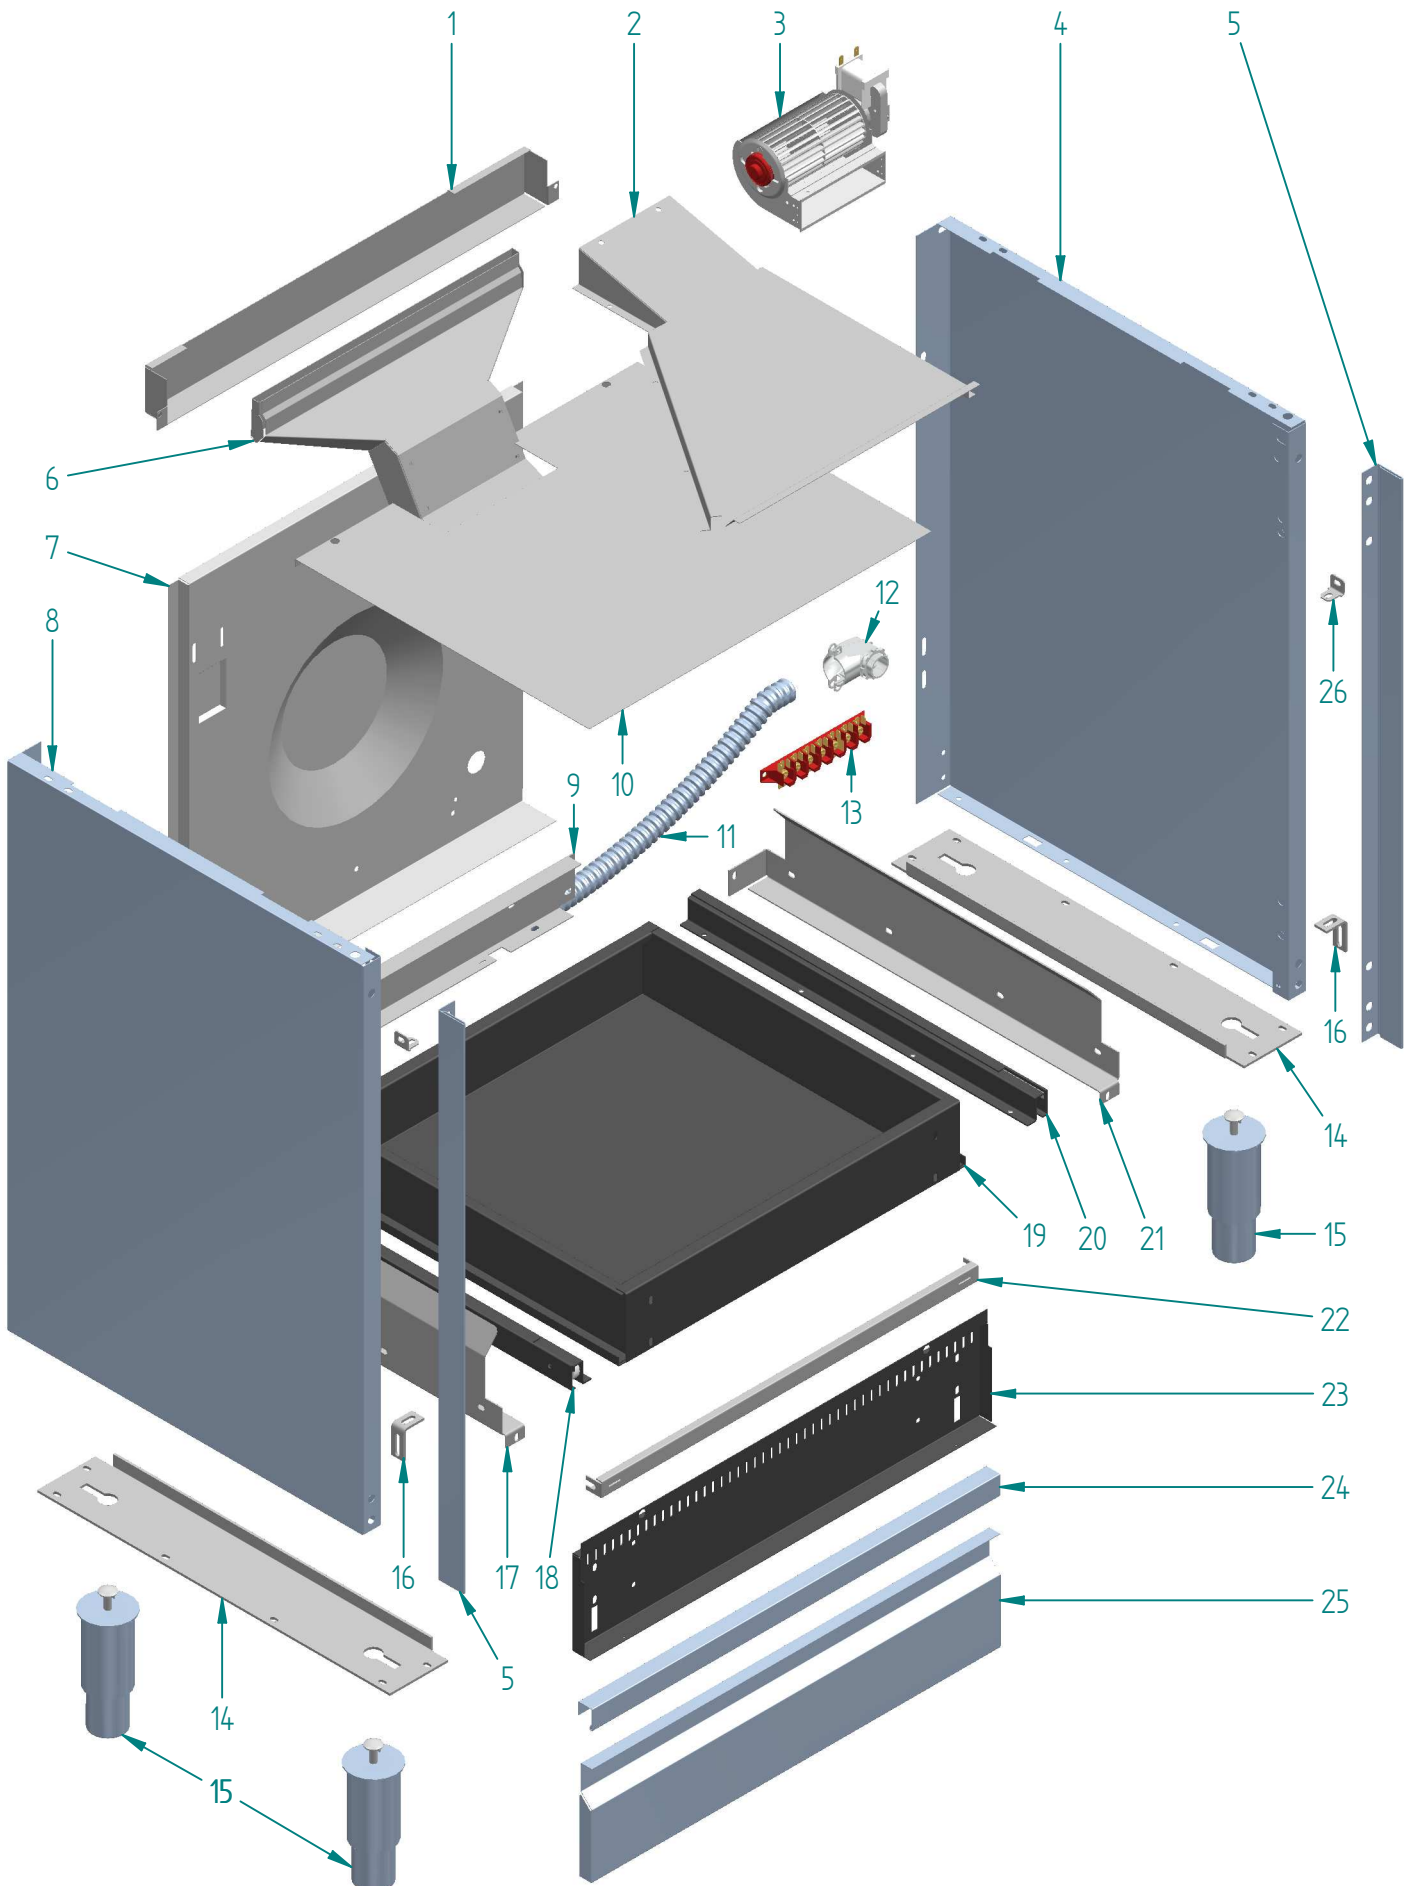

%Titolo

<i>dis.</i>	<i>cod.</i>	<i>descrizione</i>	<i>description</i>
1	S/149/07	LISTELLO PORTABR P60	BURNERS HOLDER FOR P60
2	A/434/04	PORTAINIETT A GOMITO GRILL/FUOCHI	INJECTOR HOLDER GRILL/COOKTOP
3	S/128/90	LATERALE PORTABR CUC PROFESS SX	LEFT SIDE BURNER HOLDER
4	A/434/06	PORTAINIETT BRUC AUX DUAL	DUAL BURNER INJECTOR HOLDER
5	A/066/10	FARFALLA REG BRUCIAT AUX DUAL	DUAL BURNER REGUL VALVE
6	S/096/00	FARFALLA REG ARIA BRUC SOGLIOLA	BURNER AIR REG. BUTTERFLY VALVE
7	A/014/23	BRUCIATORE (VENTURI) AUX DUAL	SMALL DUAL BURNER
8	A/014/22	BRUCIATORE SOGLIOLA TC DUAL COMPL	DUAL BURNER
9	A/082/30	GHIERA AL 28X12 (GRANDE)	BIG BURNER RING
10	A/082/33	GHIERA AL 28X29 R PIANO XL PROFESS	XLP90 BURNER RING
11	A/014/21	BRUCIATORE SOGLIOLA GRANDE ALLUMINATO	BIG BURNER
12	A/014/12/90	BRUCIATORE PIPA GRANDE (H=94)	BIG BURNER (H=94)
13	A/014/12/91	BRUCIATORE PIPA PICCOLO (H=94)	SMALL BURNER (H=94)
14	A/494/28	TRASFORMATORE ACC EL 4 FUOCHI UL	4 WAYS IGN TRANSFORMER
15	A/024/06	CARTONCINO ISOL NOMEX TRASF 4FUOCHI	NOMEX INSULATING CARD IGNITION TRANSFORMER
16	S/236/77	SUPPORTO TRASF ACC CUC PROFESSIONAL	EL. IGN. TRANSFORMER HOLDER FOR PROFESSIONAL COOKER
17	S/128/91	LATERALE PORTABR CUC PROFESS DX	RIGHT SIDE BURNER HOLDER
18	A/034/04	COMMUT FORNO ELETTRICO	ELECTRIC OVEN SWITCH
19	A/466/57	RUB ALLOG MICRO CUC VALV (32) SR	VALVE + S.V.
20	A/466/43	RUB ALLOG MICRO CUC VALV (40)R-SR	VALVE + S.V.
21	A/492/03	TERMOSTATO ELETTR FO GAS UL/CSA 55.19053.010	GAS OVEN ELECTRIC THERMOSTAT
22	A/466/61	RUB ALLOG MICRO CUC VALV DUAL TC	DUAL VALVE + S.V.
23	A/452/12	RACCORDO OT TUB/RAMPA CUC GAS USA	CONNECTOR
24	S/237/54	SUPPORTO CENTRALINA FORNO GAS USA	HOLDER
25	A/492/34	TERMOSTATO SIC FO EL STAT UL RIARMO AUTOMATICO TAR/	SAFETY THERMOSTAT
26	A/029/00	CENTRALINA CONTR FO GAS 120V 2 USC	GAS OVEN CONTROL UNIT
27	A/454/39	RAMPA CUCINA 4 FORI+1 (P60) DIS.461PRESA PRESSIONE	RAMP FOR P6640 WITH VALVE
28	A/062/20	DADO 1/2 D.14 RACCORDO PORTAGOMMA A/415/11 935002022	NUT HOSETAIL S.436/4
29	A/004/04	BICONO 14MM RACCORDO PORTAGOMMA S135 944000016	HOSE NUT
30	A/437/00	STABILIZZATORE PRESSIONE CSA	PRESSURE GAS REGULATOR
31	A/452/04	RACC CURVO PORTAG (SIRAL) 1/2" PO-04 D.14 OT 9360000070	HOSETAIL COUPLING (SIRAL)
32	S/232/33	SQUADRETTA BLOCC PR/CON CUC MUF RIB	BRACKET
33	S/236/63	SUPPORTO PROGR EL145 (5 TASTI) CUC	PROGRAMMER HOLDER (EL145) FOR COOKER
34	A/036/17	CONTAM ELETTR EL2000 USA 120V 60HZ	TIMER EL2000 UL
35	S/232/63	SQUADRETTA FERMAR CU/FO 30/10 ZN CHMUFF CH	SMALL STOP RAMP CLAMP FOR OVENS AND COOKERS
36	S/004/02	BRIGLIA RAMPA FORNO ELZN	OVEN RAMP CLAMP
37	A/106/31	LAMPADA SPIA D.10 FAST 110 UL	LAMP
38	A/492/37	TERMOREG SIC NA 50°C UL	SAFETY THERMOSTAT UL
39	A/106/32	LAMPADA SPIA D.10 FLUOR 110 UL	LAMP
40	A/401/14	MICROINT ACC RUB SABAF CUC	IGNITION SWITCH
41	S/148/01	LISTELLO FERMACRU CUC P60	CONTROL BOARD ANCHORING STRIP 60CM.PROFESSIONAL COOKI
42	S/086/79/00	CRUSCOTTO CUC UP60 (5T) BIANCO	CONTROL BOARD UP60 / WHITE
42	S/086/79/01	CRUSCOTTO CUC UP60 (5T) BIAN ANT	CONTROL BOARD UP60 / OLD WHITE
42	S/086/79/08	CRUSCOTTO CUC UP60 (5T) INOX	CONTROL BOARD UP60 / ST ST
42	S/086/79/10	CRUSCOTTO CUC UP60 (5T) MAT	CONTROL BOARD UP60 / MATT
42	S/086/79/52	CRUSCOTTO CUC UP60 (5T) ROSSO BORG	CONTROL BOARD UP60 / BURGUNDY
42	S/086/79/54	CRUSCOTTO CUC UP60 (5T) BLU	CONTROL BOARD UP60 / MIDN BLUE
43	A/080/12	GEMMA SPIA D.10 VERDE INCASTRO	GREEN WARNING LIGHT FOR SWITCH
44	A/080/11	GEMMA SPIA D.10 ARANCIO INCASTRO	ORANGE WARNING LIGHT FOR SWITCH
45	A/491/03	TASTO PROGR EL145/EL2000 METAL T1/2T=10 G=14,5	PROGRAMMER BUTTON / ST ST COLOUR
46	G/340/10/08	MANOPOLA MAJ GAS CUCINA NERO-CRO	GAS KNOB FOR MAJ COOKER / CHROME
47	G/353/10/08	MANOPOLA MAJ GAS CUC DUAL NERO-CRO	DUAL GAS KNOB FOR MAJ COOK/CHR
48	G/373/10/08	MANOPOLA MAJ TERM EL FO VG UL CROMO	GAS THERM KNOB MAJ-T / CHR
49	G/315/10/08	MANOPOLA MAJ COMM VGG EL.NICO IN-CR	VGG SELEC KNOB MAJ-T COOKER / CHR