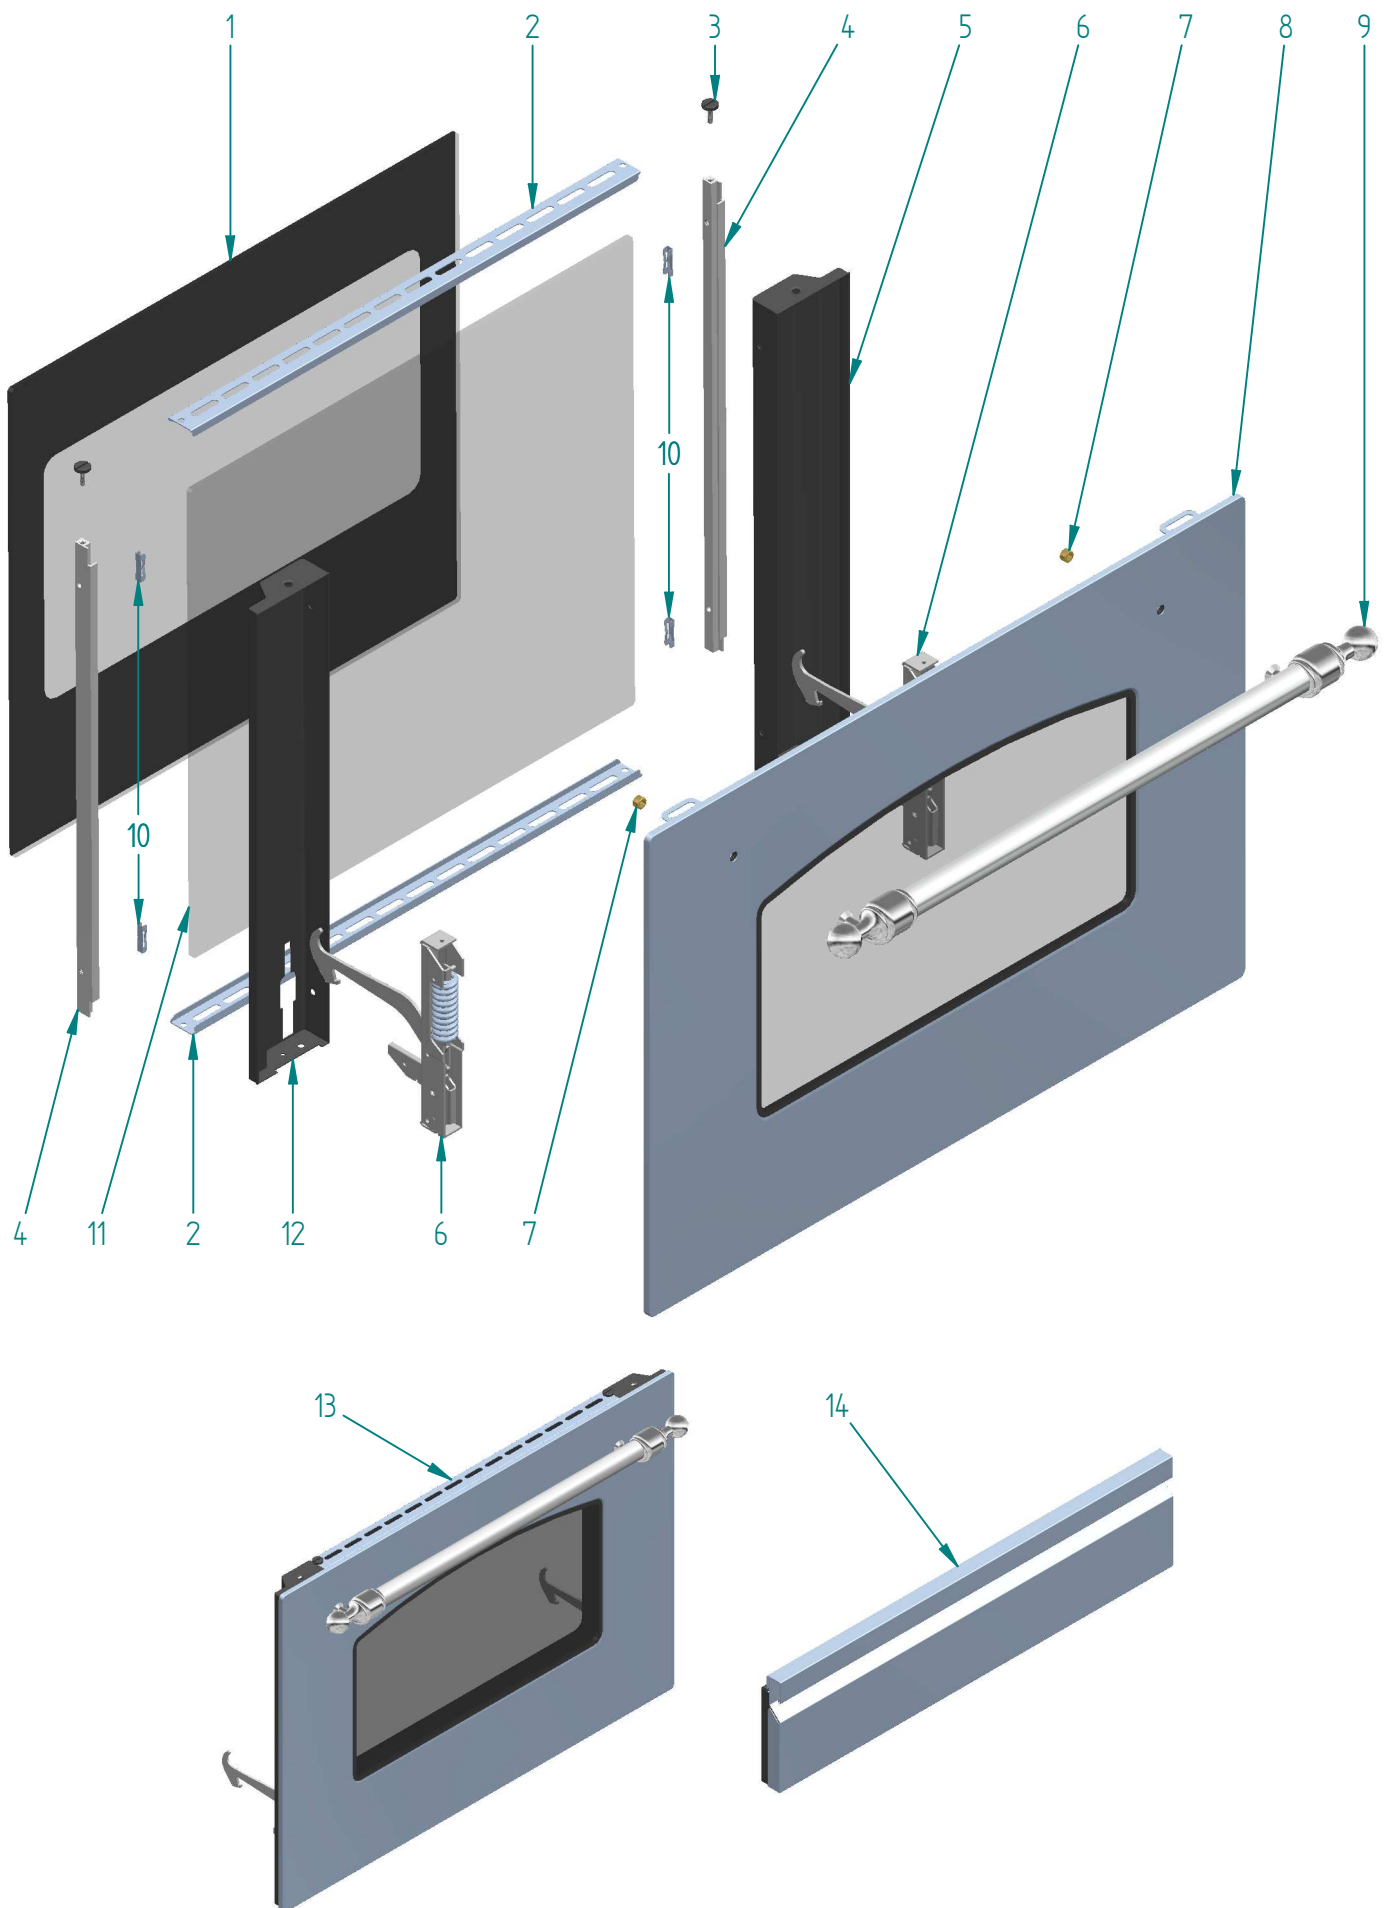

UPN60DVGG

03/10/2012

<i>dis.</i>	<i>cod.</i>	<i>descrizione</i>	<i>description</i>
1	A/504/84/85	VETRO INTERNO PORTA 600 TR VETRO	INNER 60CM DOOR GLASS
2	S/120/10/08	FERMAVETRO PO 60 TR VET INOX USA	GLASS STOP
3	A/602/02	VITE ZIGR FERMAV/FERMAGR LAT FORNO	KNURLED SCREW FOR HOLDING GLASS /SIDE GRILLS FO.
4	A/445/23	PROFILO GUIDA TRIPLO VETRO PORTA	PROFILE
5	S/022/28/14	CONTROPORTA FO 600/800 LAT DX NERO	RIGHT INSIDE DOOR FOR 60/80 OVEN
6	A/028/41	CERNIERA POR FO 90 2V+60 3V (FARINGOSI)	2 GL 90CM/3 GL 60CM OVEN DOOR HINGE
7	A/065/00	DISTANZIALE OT H=5,5 MANIGLIA POR TA	BRASS SPACER FOR HANDLE
8	G/505/07/00	VETRO+PO P60N 3V BIANCO	P60N DOOR GLASS TRIPLE GLASS/WHITE
8	G/505/07/01	VETRO+PO P60N 3V BIANCO ANTICO	P60N DOOR GLASS TRIPLE GLASS/OLD WH
8	G/505/07/08	VETRO+PO P60N 3V INOX	P60N DOOR GLASS TRIPLE GLASS/ST ST
8	G/505/07/10	VETRO+PO P60N 3V MAT	P60N DOOR GLASS TRIPLE GLASS/MATT
8	G/505/07/52	VETRO+PO P60N 3V ROSSO BORG	P60N DOOR GLASS TRIPLE GLASS/BURGUN
8	G/505/07/54	VETRO+PO P60N 3V BLU NOTTE	P60N DOOR GLASS TRIPLE GLASS/BLUE
9	A/116/26/08	MAN/CORRIM CROMO MAJEST D=22 l=420	CHROME HANDLE MAJESTIC D=22 l=420
10	A/402/13	MOLLA (CLIP FISSAGGIO) VETRO INTERMEDIO	SPRING
11	A/504/84/95	VETRO INTERM DBE PORTA 600 TR VETRO	MIDDLE 60CM DOOR GLASS
12	S/022/29/14	CONTROPORTA FO 600/800 LAT SX NERO	LEFT INSIDE DOOR FOR 60/80 OVEN
13	UG/777/00/08	PORTA COMPL 3V PN60 USA B.CO-CROMO	TRIPLE GLASS 60 CM DOOR / WHITE-CH
13	UG/777/01/08	PORTA COMPL 3V PN60 USA BI ANT-CRO	TRIPLE GLASS 60 CM DOOR / O WH-CH
13	UG/777/08/08	PORTA COMPL 3V PN60 USA INOX-CROMO	TRIPLE GLASS 60 CM DOOR / ST ST-CH
13	UG/777/10/08	PORTA COMPL 3V PN60 USA MAT-CROMO	TRIPLE GLASS 60 CM DOOR / MATT-CH
13	UG/777/52/08	PORTA COMPL 3V PN60 USA ROSSO BO-CR	TRIPLE GLASS 60 CM DOOR / BURG-CH
13	UG/777/54/08	PORTA COMPL 3V PN60 USA BLU N-CRO	TRIPLE GLASS 60 CM DOOR / M BLUE-CH
14	G/080/00	FRONTALE COMPL CASS P60 PLUS BIANCO	P60 PLUS DRAWER FRONT / WHITE
14	G/080/01	FRONTALE COMPL CASS P60 PLUS BI ANT	P60 PLUS DRAWER FRONT / OLD WH
14	G/080/08	FRONTALE COMPL CASS P60 PLUS INOX	P60 PLUS DRAWER FRONT / ST ST
14	G/080/10	FRONTALE COMPL CASS P60 PLUS MAT	P60 PLUS DRAWER FRONT / MATT
14	G/080/52	FRONTALE COMPL CASS P60 PLUS RO BOR	P60 PLUS DRAWER FRONT / BURGUNDY
14	G/080/54	FRONTALE COMPL CASS P60 PLUS BLU	P60 PLUS DRAWER FRONT / MIDN BLUE

%Titolo