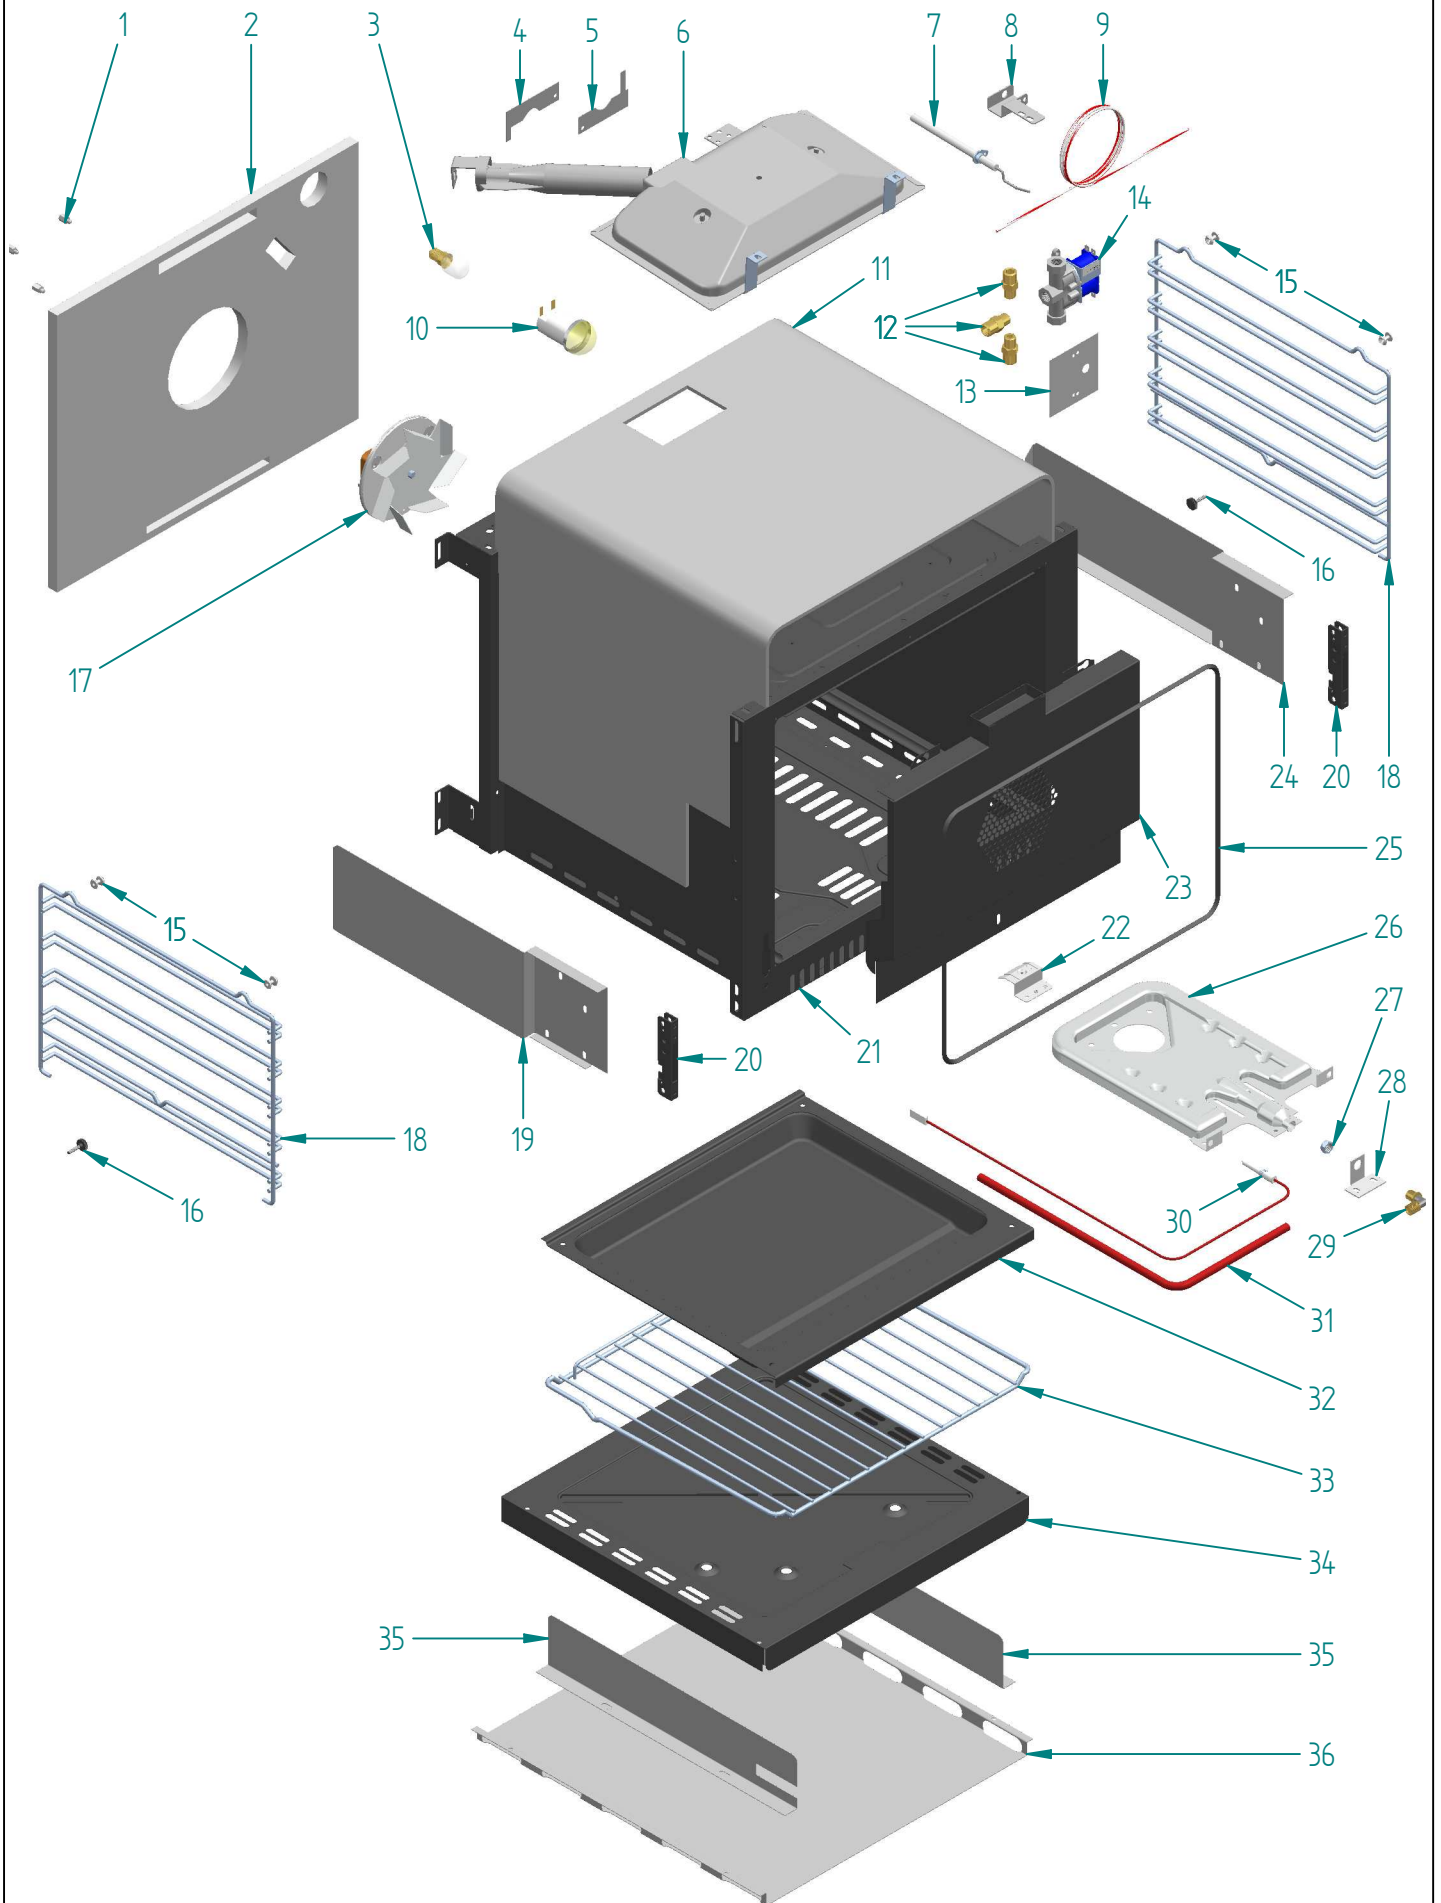

<i>dis.</i>	<i>cod.</i>	<i>descrizione</i>	<i>description</i>
1	A/602/05	VITE FISS MOTORE RADIALE	SCREEW
2	A/108/20	LANA DI VETRO SCHIENA FORNO 60 MULTAGU 80/20	FIBERGLASS OVEN BACK 60 MULTIFUNCTION
3	A/106/00	LAMPADA FORNO 110V	OVEN LIGHT 110V
4	S/031/25	COPRIFORO BR GRILL MUFF VGG USA SUP	HOLE COVER
5	S/031/24	COPRIFORO BR GRILL MUFF VGG USA INF	HOLE COVER
6	S/006/28	BRUCIATORE GRILL INFRAR 60 USA	60 GRILL BURNER
7	A/018/23	CANDELA BRUC GRILL USA SENZA CAVO	GAS OVEN PLUG m/m 1400
8	S/237/82	SUPPORTO CANDELETTA GRILL INFR USA	
9	A/026/42	CAVO CANDELA GRILL INFRARED USA	CABLE
10	A/436/02	PORTAL+LAMPADA 110V	OVEN LAMP HOLDER
11	A/108/08	LANA DI VETRO MANTELLO 600 1 ALL+AGU 60/17	FIBERGLASS MANTLE 600
12	A/452/11	RACCORDO OT ELETTROV FORNO GAS USA	ELECTRIC VALVE CONNECTOR
13	A/024/12	CARTONCINO ISOL NOMEX TRASF 6FUOCHI	NOMEX INSULATING CARD FOR IGNITION TRANSFORMER 6 BURNE
14	A/499/09	ELETTRIVALV 2 USCITE 10V GG UL-CSA	VALVE
15	A/482/12	SUPPORTO GRIGLIA LAT. (FORNO)	GRILL SIDE SUPPORT (OVEN)
16	A/602/03	VITE ZIGR FERMAGR LAT MUFF CHIUSA	KNURLED SCREW SIDE GRILLS STOPPING
17	G/406/23	MOTOVENTILATORE COMPL 120V 60HZ UL	COMPLETE FAN 120V
18	A/092/43	GRIGLIA LAT FORNO MUFF CHIUSA 5 COR	OVEN SIDE GRILL
19	S/108/09	FERMA LANA DI VETRO SX 2002	FIBER GLASS STOP
20	A/468/04	RULLINO+PORTARULL CERN TN (FARING)	RULLER
21	S/162/40/14	MUFFOLA 60 G-GAS INFRARED USA SMALT	60 CM OVEN MUFFLE
22	A/482/28	SUPP BRUC FORNO VG H=17,5 2359481	OVEN BURNER HOLDER
23	S/038/02	COPRIVENTOLA 600 VG SMALT NERO	FAN COVER 600 GV
24	S/108/08	FERMA LANA DI VETRO DX 2002	FIBER GLASS STOP
25	A/094/69	GUARN MUFF MATR 09154/A 600 CHIUSA	GASKET FOR 600 OVEN
26	A/014/06	BRUCIATORE FORNO 900	OVEN BURNER
27	A/062/32	DADO DIS 247 FISSAGGIO BRUC FORNO	NUT DWG. 247 FIX OVEN BURNER
28	S/236/14	SUPPORTO PORTAINIETTORE FORNI VG	INJECTOR HOLDER SUPPORT
29	A/434/02	PORTAINIETT A GOMITO BRUC FORNO	INJECTOR HOLDER OVEN BURNER
30	A/018/22	CANDELA BRUC FORNO CAVO=MM1750	GAS OVEN PLUG m/m 1750
31	A/091/00	GUAINA CALZAVETRO D=7MM	
32	S/146/00	LECCARDA 60 NERO	ENAMELLED DRIPPING PAN 60
33	A/092/36	GRIGLIA FORNO 60	60 CM OVEN GRILL
34	S/230/12	SOTTOFORNO 60 VG NERO	OVEN BOTTOM FOR 600GV
35	S/091/18	DEFLETTORE FONDO MUFF 60 VG USA	DEFLECTOR
36	S/228/07	SOTTOFONDO 600 VG USA	GAS OVEN BOTTOM 600 UL

%Titolo