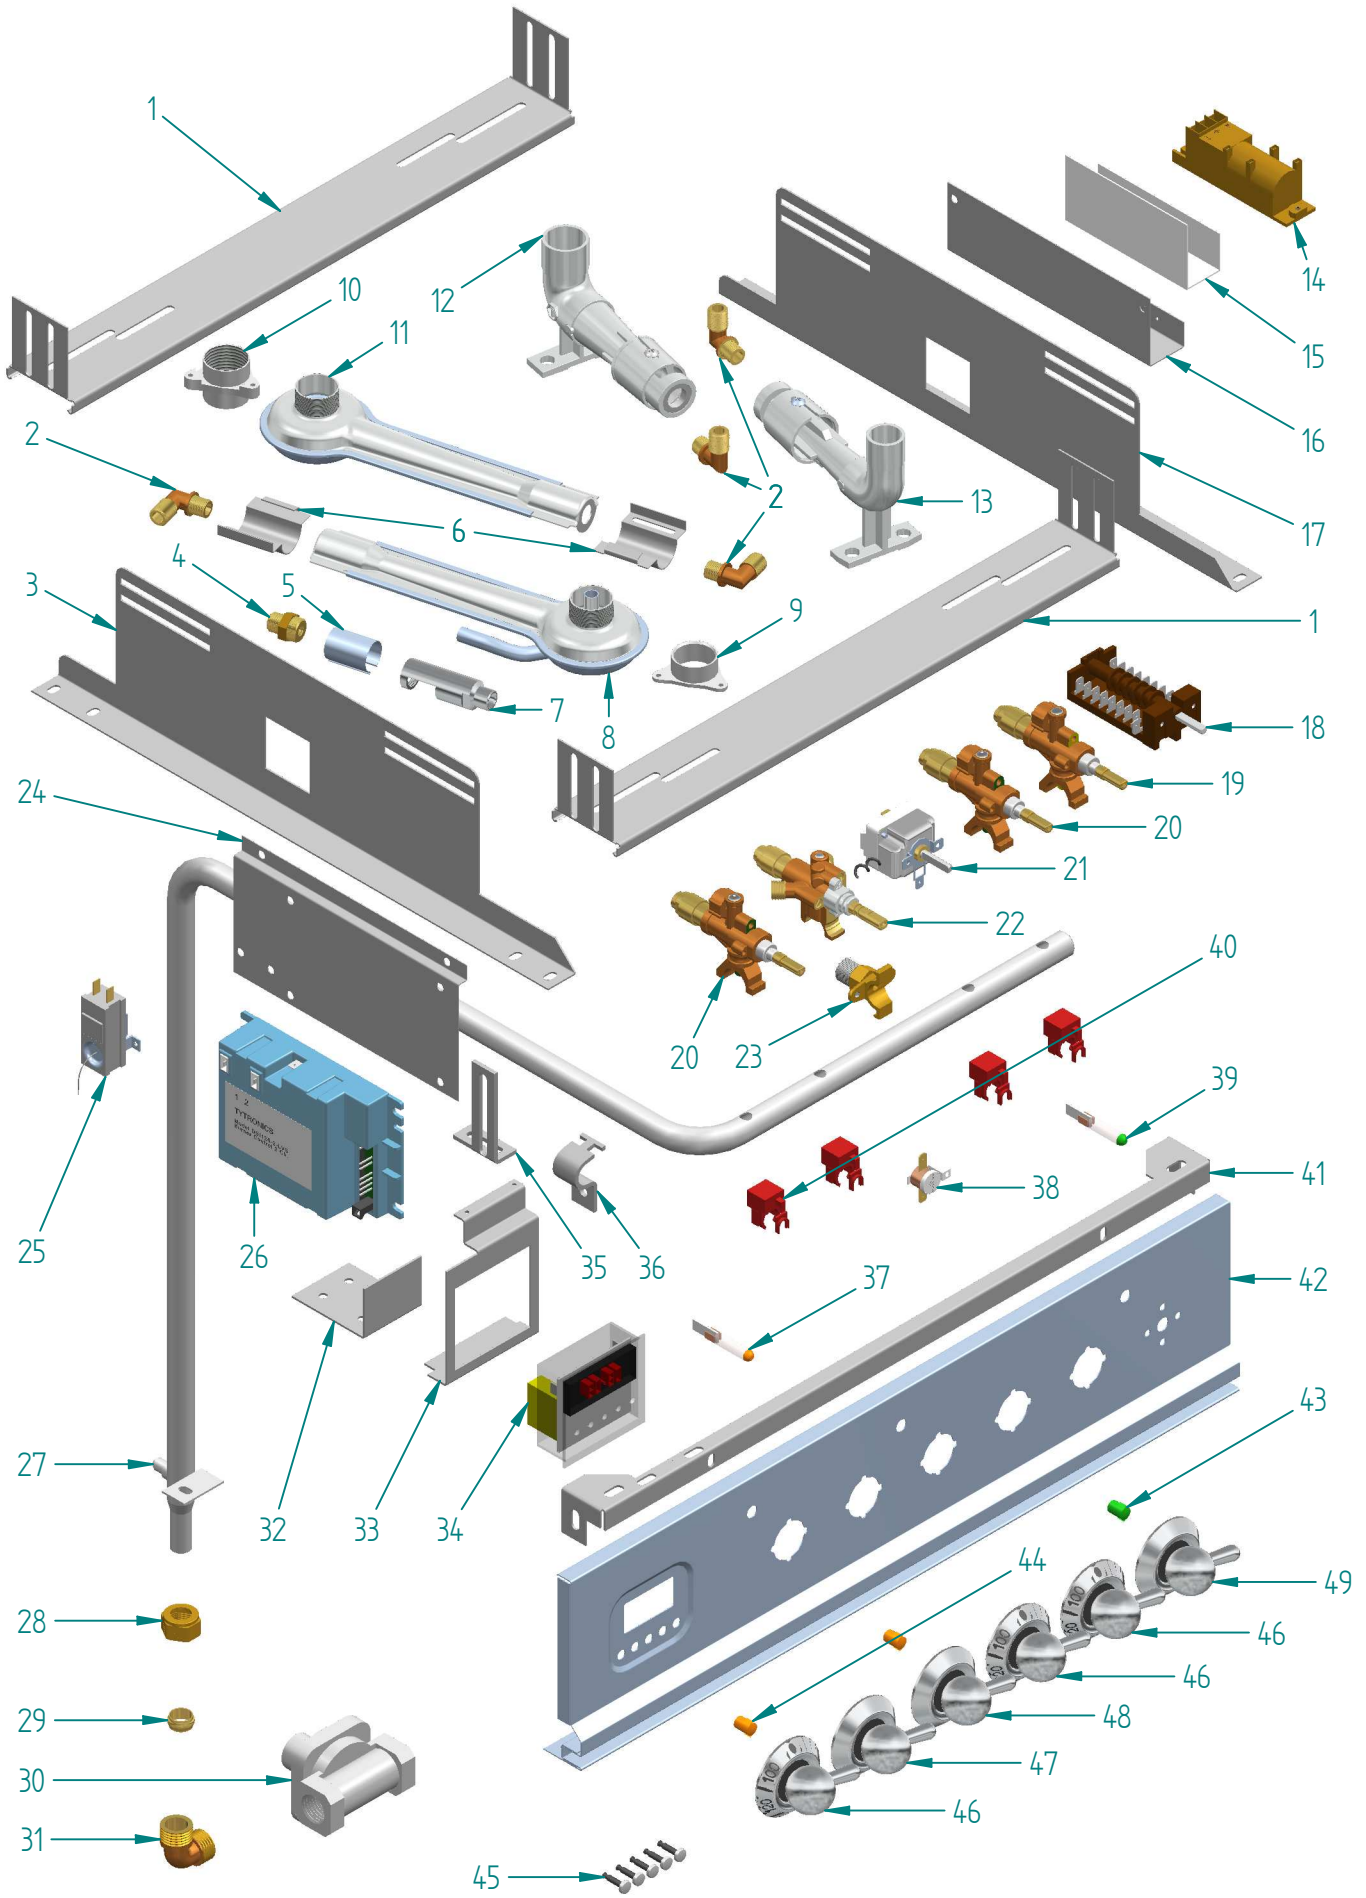

%Titolo

<i>dis.</i>	<i>cod.</i>	<i>descrizione</i>	<i>description</i>
1	S/149/07	LISTELLO PORTABR P60	BURNERS HOLDER FOR P60
2	A/434/04	PORTAINIETT A GOMITO GRILL/FUOCHI	INJECTOR HOLDER GRILL/COOKTOP
3	S/128/90	LATERALE PORTABR CUC PROFESS SX	LEFT SIDE BURNER HOLDER
4	A/434/06	PORTAINIETT BRUC AUX DUAL	DUAL BURNER INJECTOR HOLDER
5	A/066/10	FARFALLA REG BRUCIAT AUX DUAL	DUAL BURNER REGUL VALVE
6	S/096/00	FARFALLA REG ARIA BRUC SOGLIOLA	BURNER AIR REG. BUTTERFLY VALVE
7	A/014/23	BRUCIATORE (VENTURI) AUX DUAL	SMALL DUAL BURNER
8	A/014/22	BRUCIATORE SOGLIOLA TC DUAL COMPL	DUAL BURNER
9	A/082/30	GHIERA AL 28X12 (GRANDE)	BIG BURNER RING
10	A/082/33	GHIERA AL 28X29 R PIANO XL PROFESS	XLP90 BURNER RING
11	A/014/21	BRUCIATORE SOGLIOLA GRANDE ALLUMINATO	BIG BURNER
12	A/014/12/90	BRUCIATORE PIPA GRANDE (H=94)	BIG BURNER (H=94)
13	A/014/12/91	BRUCIATORE PIPA PICCOLO (H=94)	SMALL BURNER (H=94)
14	A/494/28	TRASFORMATORE ACC EL 4 FUOCHI UL	4 WAYS IGN TRANSFORMER
15	A/024/06	CARTONCINO ISOL NOMEX TRASF 4FUOCHI	NOMEX INSULATING CARD IGNITION TRANSFORMER
16	S/236/77	SUPPORTO TRASF ACC CUC PROFESSIONAL	EL. IGN. TRANSFORMER HOLDER FOR PROFESSIONAL COOKER
17	S/128/91	LATERALE PORTABR CUC PROFESS DX	RIGHT SIDE BURNER HOLDER
18	A/034/04	COMMUT FORNO ELETTRICO	ELECTRIC OVEN SWITCH
19	A/466/57	RUB ALLOG MICRO CUC VALV (32) SR	VALVE + S.V.
20	A/466/43	RUB ALLOG MICRO CUC VALV (40)R-SR	VALVE + S.V.
21	A/492/03	TERMOSTATO ELETTR FO GAS UL/CSA 55.19053.010	GAS OVEN ELECTRIC THERMOSTAT
22	A/466/61	RUB ALLOG MICRO CUC VALV DUAL TC	DUAL VALVE + S.V.
23	A/452/12	RACCORDO OT TUB/RAMPA CUC GAS USA	CONNECTOR
24	S/237/54	SUPPORTO CENTRALINA FORNO GAS USA	HOLDER
25	A/492/34	TERMOSTATO SIC FO EL STAT UL RIARMO AUTOMATICO TAR/	SAFETY THERMOSTAT
26	A/029/00	CENTRALINA CONTR FO GAS 120V 2 USC	GAS OVEN CONTROL UNIT
27	A/454/39	RAMPA CUCINA 4 FORI+1 (P60) DIS.461PRESA PRESSIONE	RAMP FOR P6640 WITH VALVE
28	A/062/20	DADO 1/2 D.14 RACCORDO PORTAGOMMA A/415/11 935002022	NUT HOSETAIL S.436/4
29	A/004/04	BICONO 14MM RACCORDO PORTAGOMMA S135 944000016	HOSE NUT
30	A/437/00	STABILIZZATORE PRESSIONE CSA	PRESSURE GAS REGULATOR
31	A/452/04	RACC CURVO PORTAG (SIRAL) 1/2" PO-04 D.14 OT 9360000070	HOSETAIL COUPLING (SIRAL)
32	S/232/33	SQUADRETTA BLOCC PR/CON CUC MUF RIB	BRACKET
33	S/236/63	SUPPORTO PROGR EL145 (5 TASTI) CUC	PROGRAMMER HOLDER (EL145) FOR COOKER
34	A/036/17	CONTAM ELETTR EL2000 USA 120V 60HZ	TIMER EL2000 UL
35	S/232/63	SQUADRETTA FERMAR CU/FO 30/10 ZN CHMUFF CH	SMALL STOP RAMP CLAMP FOR OVENS AND COOKERS
36	S/004/02	BRIGLIA RAMPA FORNO ELZN	OVEN RAMP CLAMP
37	A/106/31	LAMPADA SPIA D.10 FAST 110 UL	LAMP
38	A/492/37	TERMOREG SIC NA 50°C UL	SAFETY THERMOSTAT UL
39	A/106/32	LAMPADA SPIA D.10 FLUOR 110 UL	LAMP
40	A/401/14	MICROINT ACC RUB SABAF CUC	IGNITION SWITCH
41	S/148/01	LISTELLO FERMACRU CUC P60	CONTROL BOARD ANCHORING STRIP 60CM.PROFESSIONAL COOKI
42	S/086/79/00	CRUSCOTTO CUC UP60 (5T) BIANCO	CONTROL BOARD UP60 / WHITE
42	S/086/79/01	CRUSCOTTO CUC UP60 (5T) BIAN ANT	CONTROL BOARD UP60 / OLD WHITE
42	S/086/79/08	CRUSCOTTO CUC UP60 (5T) INOX	CONTROL BOARD UP60 / ST ST
42	S/086/79/10	CRUSCOTTO CUC UP60 (5T) MAT	CONTROL BOARD UP60 / MATT
42	S/086/79/52	CRUSCOTTO CUC UP60 (5T) ROSSO BORG	CONTROL BOARD UP60 / BURGUNDY
42	S/086/79/54	CRUSCOTTO CUC UP60 (5T) BLU	CONTROL BOARD UP60 / MIDN BLUE
43	A/080/12	GEMMA SPIA D.10 VERDE INCASTRO	GREEN WARNING LIGHT FOR SWITCH
44	A/080/11	GEMMA SPIA D.10 ARANCIO INCASTRO	ORANGE WARNING LIGHT FOR SWITCH
45	A/491/03	TASTO PROGR EL145/EL2000 METAL T1/2T=10 G=14,5	PROGRAMMER BUTTON / ST ST COLOUR
46	G/340/10/08	MANOPOLA MAJ GAS CUCINA NERO-CRO	GAS KNOB FOR MAJ COOKER / CHROME
47	G/353/10/08	MANOPOLA MAJ GAS CUC DUAL NERO-CRO	DUAL GAS KNOB FOR MAJ COOK/CHR
48	G/373/10/08	MANOPOLA MAJ TERM EL FO VG UL CROMO	GAS THERM KNOB MAJ-T / CHR
49	G/315/10/08	MANOPOLA MAJ COMM VGG EL.NICO IN-CR	VGG SELEC KNOB MAJ-T COOKER / CHR