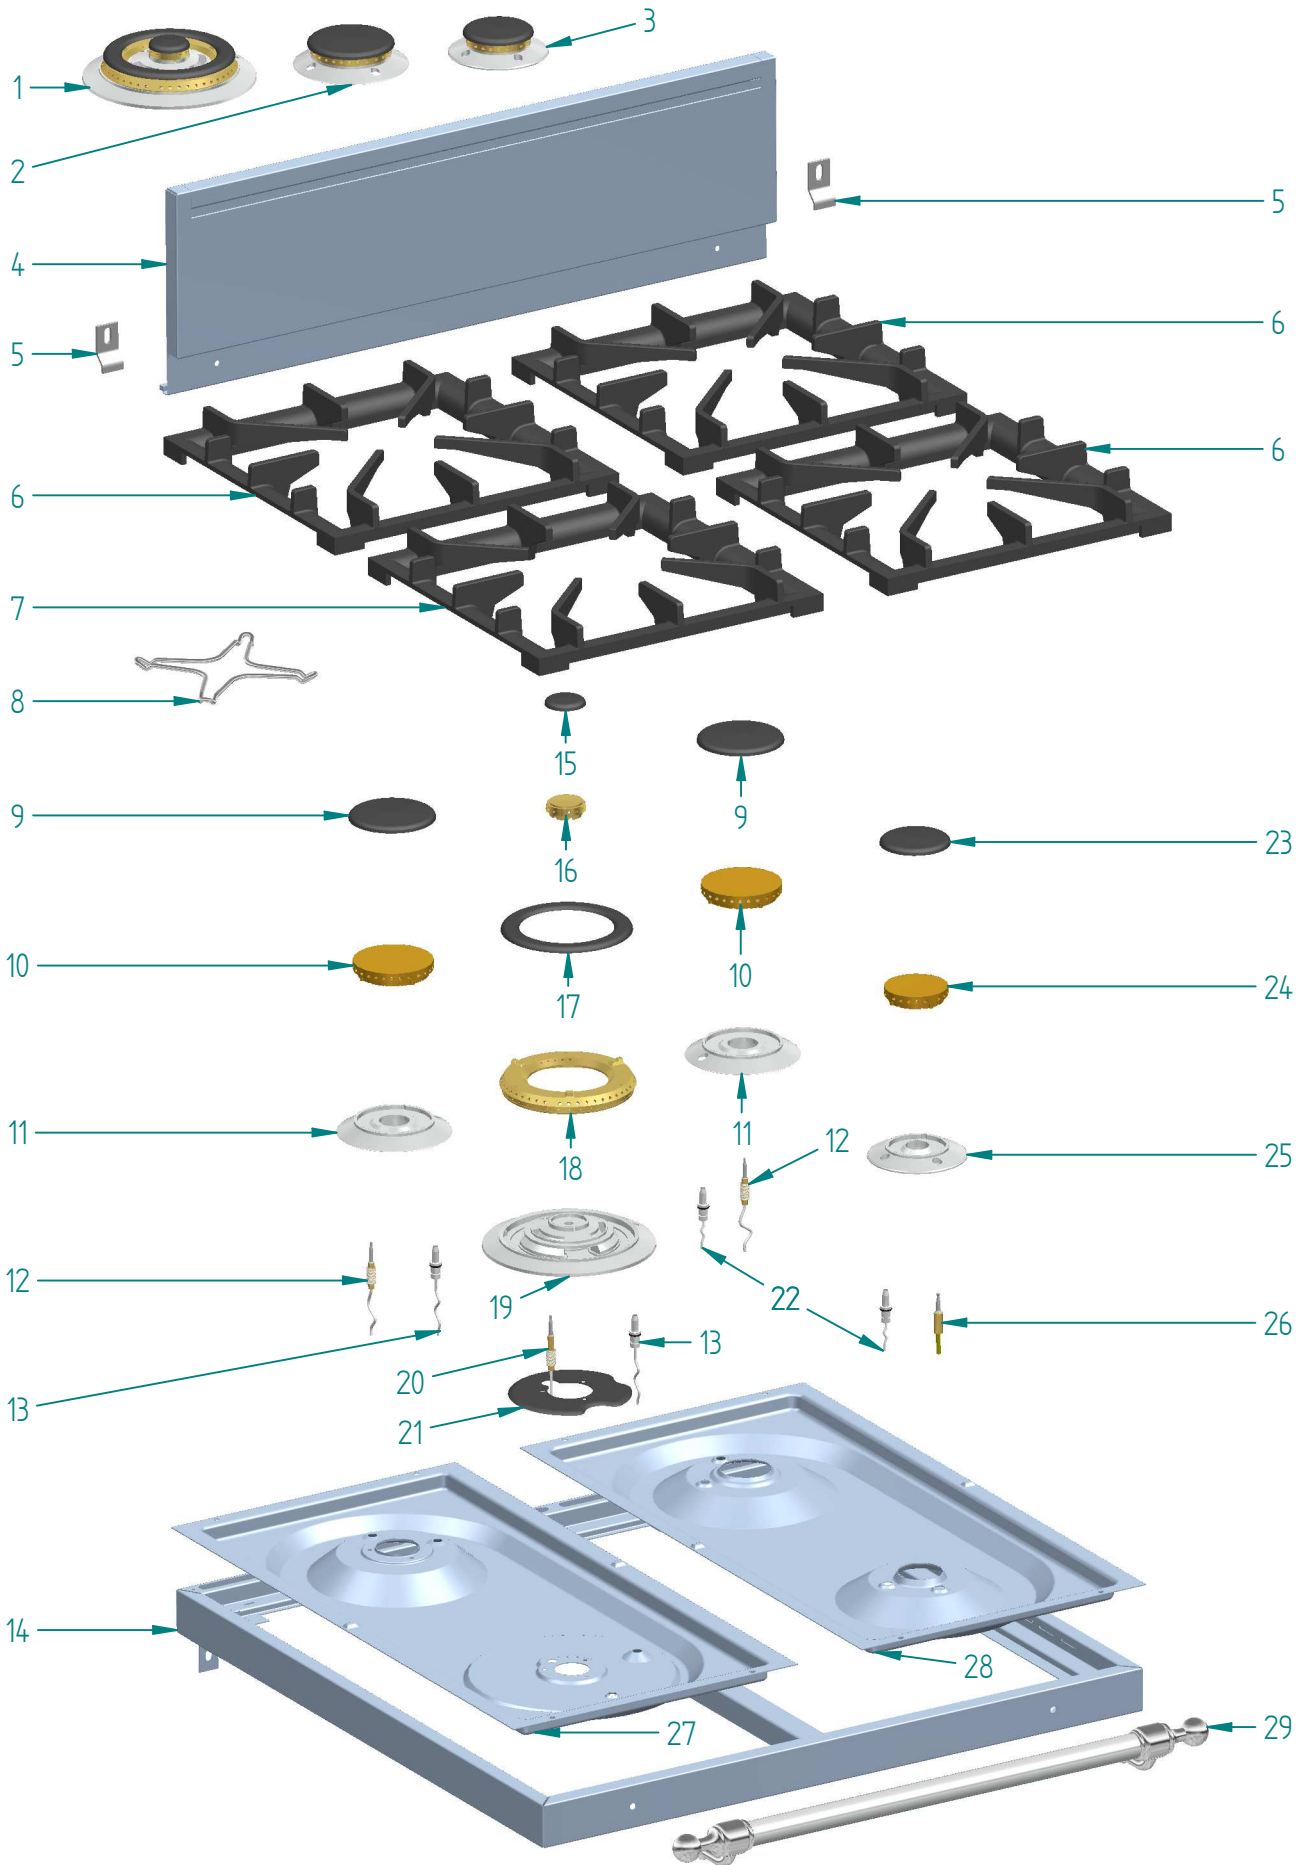

%Titolo

<i>dis.</i>	<i>cod.</i>	<i>descrizione</i>	<i>description</i>
1	KBR013	KIT BRUC TRIPLA CORONA DUAL	COMPLETE DUAL TR RING BURNER
2	KBR003	KIT BRUC RAP PIANO/CUC PROF 2 FORI	COMPLETE RAPID BURNER (2 HOLES)
3	KBR004	KIT BRUC SEM RAP PIA/CUC PRO 2 FORI	COMPLETE SMALL RAPID BURN (2 HOLES)
4	S/002/37	ALZATINA CUCINA USA P60 G-GAS INOX	SPLASHBACK FOR UP60 GAS / ST.ST.
5	S/232/45	SQUADRETTA FERMA CUCINA	BRACKET
6	A/092/78/10	GRIGLIA PROFESS 60 FORO 80 285X280 VETR	PROFESSIONAL GRILL HOB/COOK. 60 CM (1 HOLE 80 MM)
7	A/092/80/10	GRIGLIA PROFESS 60 FORO 120 285X280VETR	PROFESSIONAL GRILL HOB/COOK. 60 CM (1 HOLE 120 MM)
8	A/092/52	RIDUZIONE FUOCHI FILO CROMATO	RING ADAPTER GRILL
9	A/048/02/10	COPRISPART GRANDE (S2) RAF MAT 3F	LARGE FLAME DIFFUSER COVER
10	A/478/12/90	SPARTIFIAMMA GRANDE	NEW LARGE FLAME DIFFUSER
11	A/488/11/91	TAZZINA P C GRANDE (2 FORI)	HOB COOKER LARGE CUP+IGN+S.V. HOLES
12	A/490/17	TERMOCOPPIA BIFIL 70CM M8X1	THERMOCOUPLE 70
13	A/018/04	CANDELA ACC.(CAVO=MM600 H=MM28)	IGNITION PLUG MM 600
14	S/239/17/08	TELAIO PIANO CUC USA P60 INOX	FRAME FOR UP60
15	A/048/07/10	COPRISPART TC AUX RAF MAT 3F	TRIPLE RING BURNER SMALL COVER
16	A/478/17	SPARTIFIAMMA TC AUSILIARIO +INDEX	TR RING SMALL FLAME DIVIDER (INDEX)
17	A/048/09/10	COPRISPART TC GR 1V/DUAL RAF MAT 3F	TRIPLE RING FLAME DIVIDER COVER
18	A/478/21	SPARTIFIAMMA TC GRANDE 1 V/DUAL +P	DUAL TRIPLE RING BIG FLAME DIVIDER WITH SUPPORTS
19	A/488/24	TAZZINA TC DUAL	TRIPLER RING CUP+IGN+S.V. HOLES
20	A/490/18	TERMOCOPPIA BIFIL DUAL 95CM M8X1	THERMOCOUPLE 95 DUAL BURNER
21	S/091/28	DISCO PROTEZIONE TC CUC DUAL/XLP90	ENAMELED RING
22	A/018/02	CANDELA ACC.(CAVO=MM400 H=MM28)	IGNITION PLUG MM 400
23	A/048/06/10	COPRISPART PICCOLO (S1) RAF MAT 3F	SMALL FLAME DIFFUSER COVER
24	A/478/12/92	SPARTIFIAMMA PICCOLO	NEW SMALL FLAME DIFFUSER
25	A/488/11/93	TAZZINA P C PICCOLA (2 FORI)	HOB COOKER SMALL CUP+IGN+S.V. HOLES
26	A/490/03	TERMOCOPPIA BIFIL 45CM M8X1	THERMOCOUPLE 45
27	S/216/30/08	RACCOGLIG P60D-HP665 1F+TC INOX	HP665 1 BURN+ TR DRIP CATCHER
28	S/216/12/08	RACCOGLIG P60-P665 2F INOX	DRIP CATCHER 2 RINGS P60 P665 PD90B
29	A/116/26/08	MAN/CORRIM CROMO MAJEST D=22 I=420	CHROME HANDLE MAJESTIC D=22 I=420