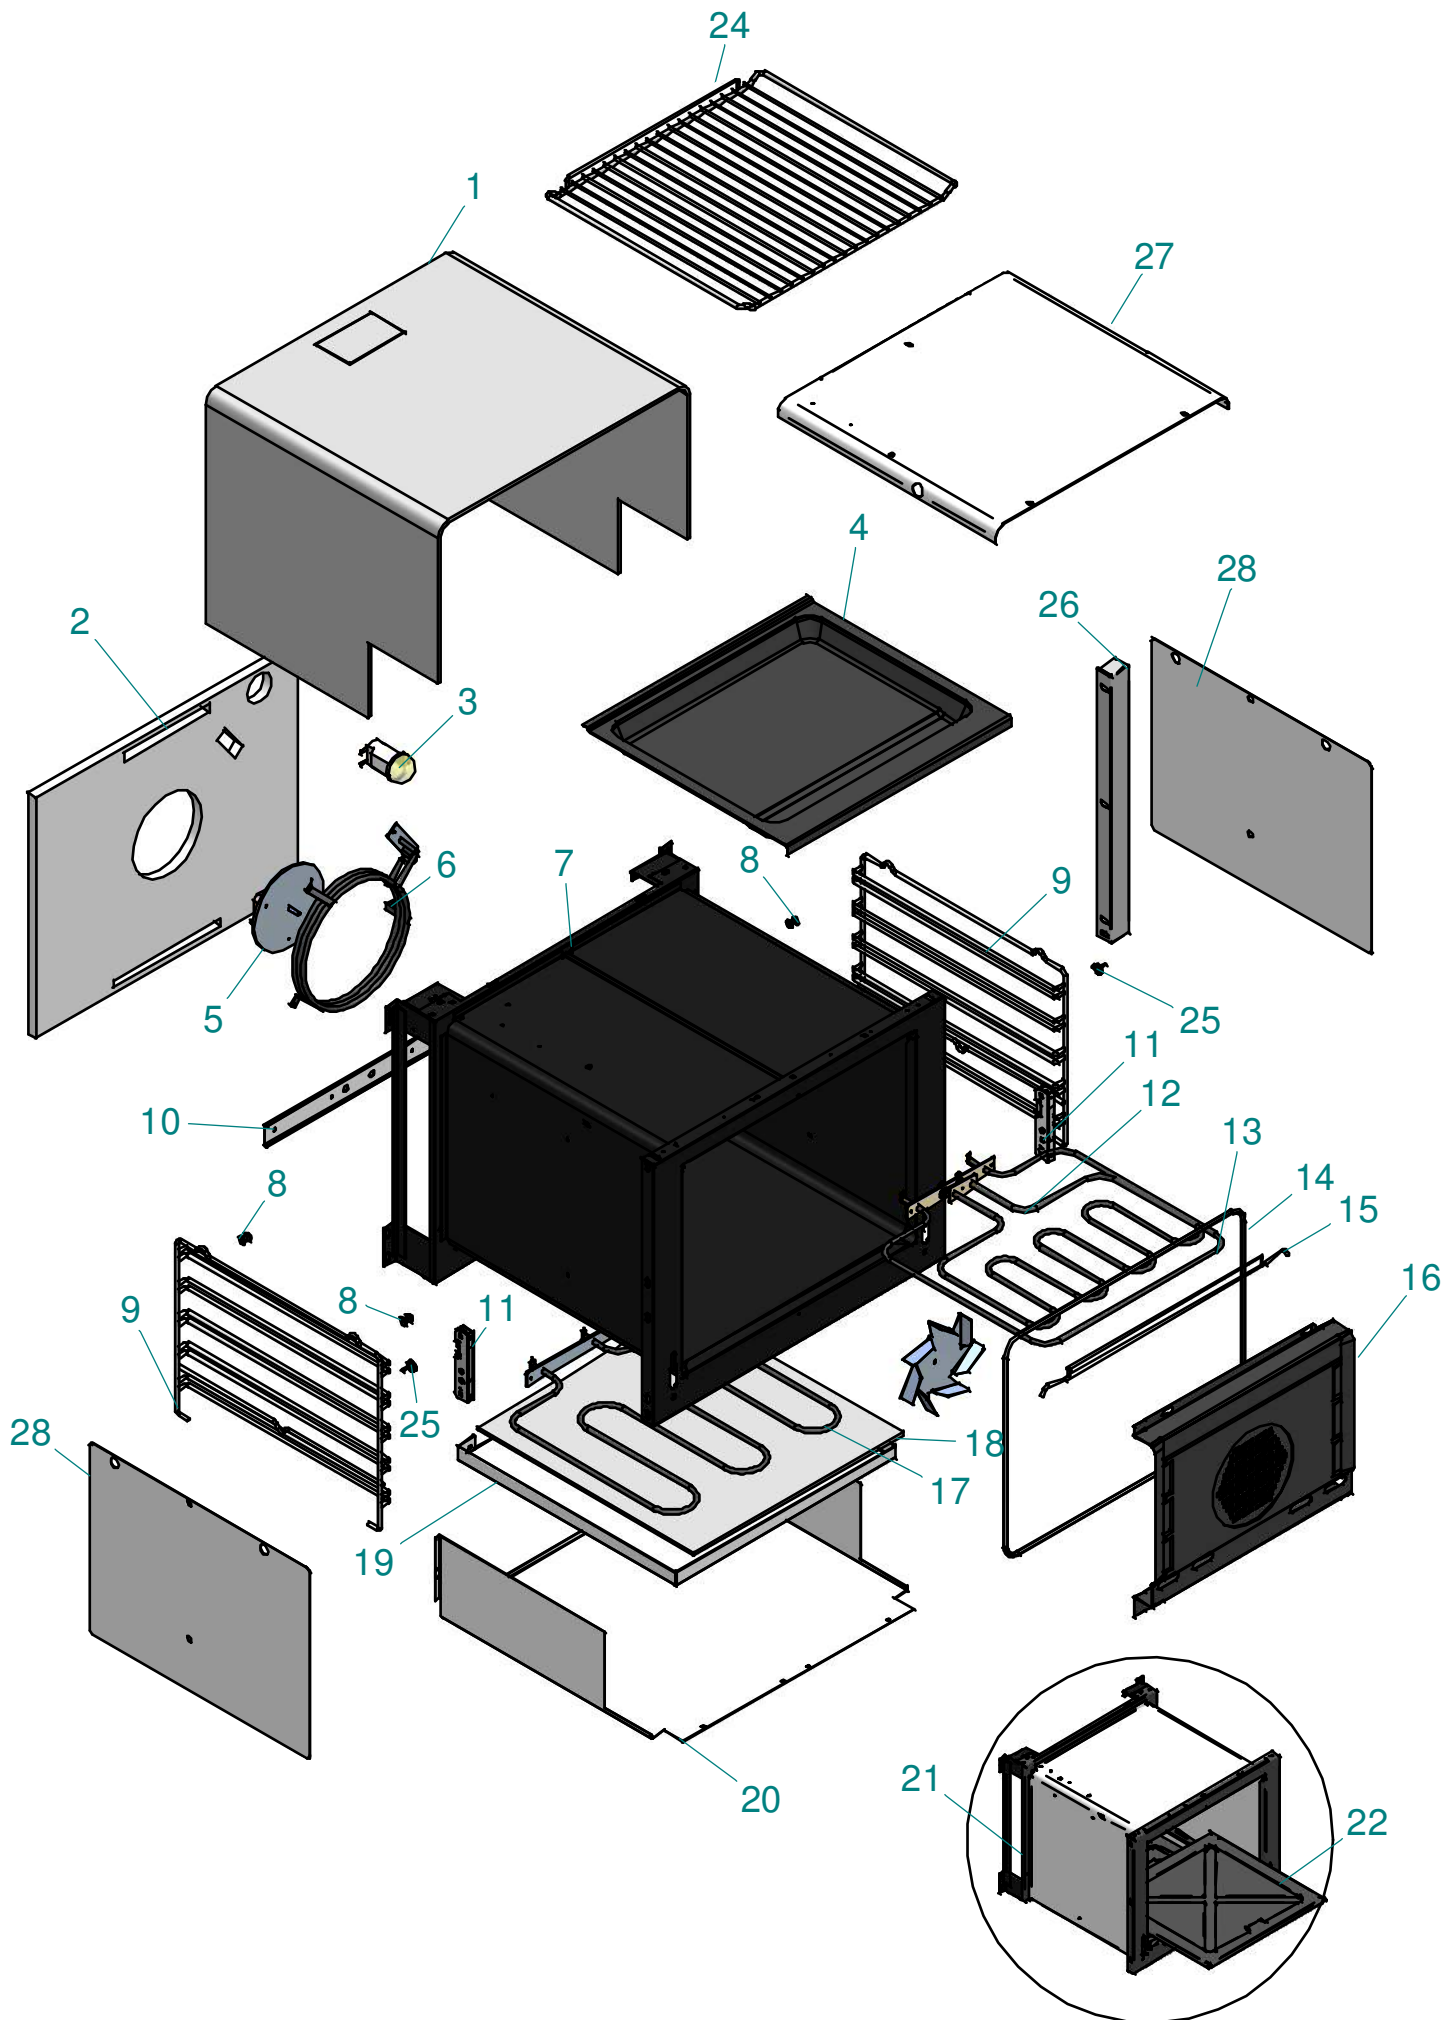

TAV. -4-

<i>dis.</i>	<i>codice</i>	<i>descrizione</i>	<i>description</i>
1	A/108/08	LANA DI VETRO MANTELLO 600 ALL	FIBERGLASS MANTLE 600
2	A/108/20	LANA DI VETRO SCHIENA FORNO 60 MULT	FIBERGLASS OVEN BACK 60 MULTIFUNCTI
3	A/436/02	PORTALAMPADA + LAMPADA 110V	LAMP HOLDER + LAMP
4	S/146/00	LECCARDA 60 NERO	ENAMELLED DRIPPING PAN 60
5	G/406/23	MOTOVENT RADIALE COMPLETO 120V 60Hz UL	COMPLETE FAN120V 60Hz UL
6	A/458/34	RESIST 2400W 230V CIRCOLARENIP VDE UL	CIRCULAR RESISTANCE W2400 V230
7	S/162/07/14	MUFFOLA 60 MULTIF CH NERO	60 CM OVEN MUFFLE
8	A/482/12	SUPPORTO GRIGLIA LAT. (FORNO)	GRILL SIDE SUPPORT (OVEN)
9	A/092/43	GRIGLIA LAT FORNO MUFF CHIUSA 5 COR	OVEN SIDE GRILL
10	S/118/28	FERMARES INF FO 60 MUFF CH	HEAT ELEMENT STOP
11	A/468/04	RULLINO+PORTARULL CERN TN (FARING)	RULLER
12	A/458/46	RESIST 1600W 230V GRILL 600NIP VDE UL	GRILL RESISTANCE W1600 V230
13	A/458/18	RESIST 900W 230V CIELO 600NIP VDE UL	TOP RESISTANCE W900 V230
14	A/094/69	GUARN MUFF MATR 09154/A 600 CHIUSA	GASKET FOR 600 OVEN
15	A/438/00	SUPPORTO RESIST SUP 600	RESISTANCE SUPPORT 600
16	S/038/00	COPRIVENTOLA 600 SMALTATO	FAN COVER 600 ENAMELLED
17	A/458/02	RESIST 1300W 230V SUOLA 600NIP VDE UL	BOTTOM RESISTANCE W1300 V230 FIBERGLASS
18	A/108/02	LANA DI VETRO FONDO 600 ALLUMINIO	BOTTOM 600
19	S/206/01	PORTARESISTENZA INF FO 60 MUFF CH	RESISTANCE HOLDER
20	S/228/04	SOTTOFONDO FORNO 60 MUFF CH	ELECTRIC OVEN BOTTOM
21	S/162/02/14	MUFFOLA 60 MULTIFUNZIONE NERO	60 CM OVEN MUFFLE
22	S/230/15	SOTTOFORNO 60 E/M FERITOIE NERO	OVEN BOTTOM 600 E/M
24	A/092/36	GRIGLIA FORNO 60	OVEN GRILL 60X60
25	A/602/03	VITE ZIGR FERMAGR LAT MUFF CHIUSA	KNURLED SCREW SIDE GRILLS STOPPING OVEN
26	S/149/00	LISTELLO DIV FORNO P120-MD100	STRIP
27	S/170/14	PANNELLO AUTOP SUP 600	TOP SELF-CLEANING PANEL 600
28	S/170/02	PANNELLO AUTOP LAT 900SX E 60 DX-SX	SIDE SELF-CLEANING PANEL 600/900 RI