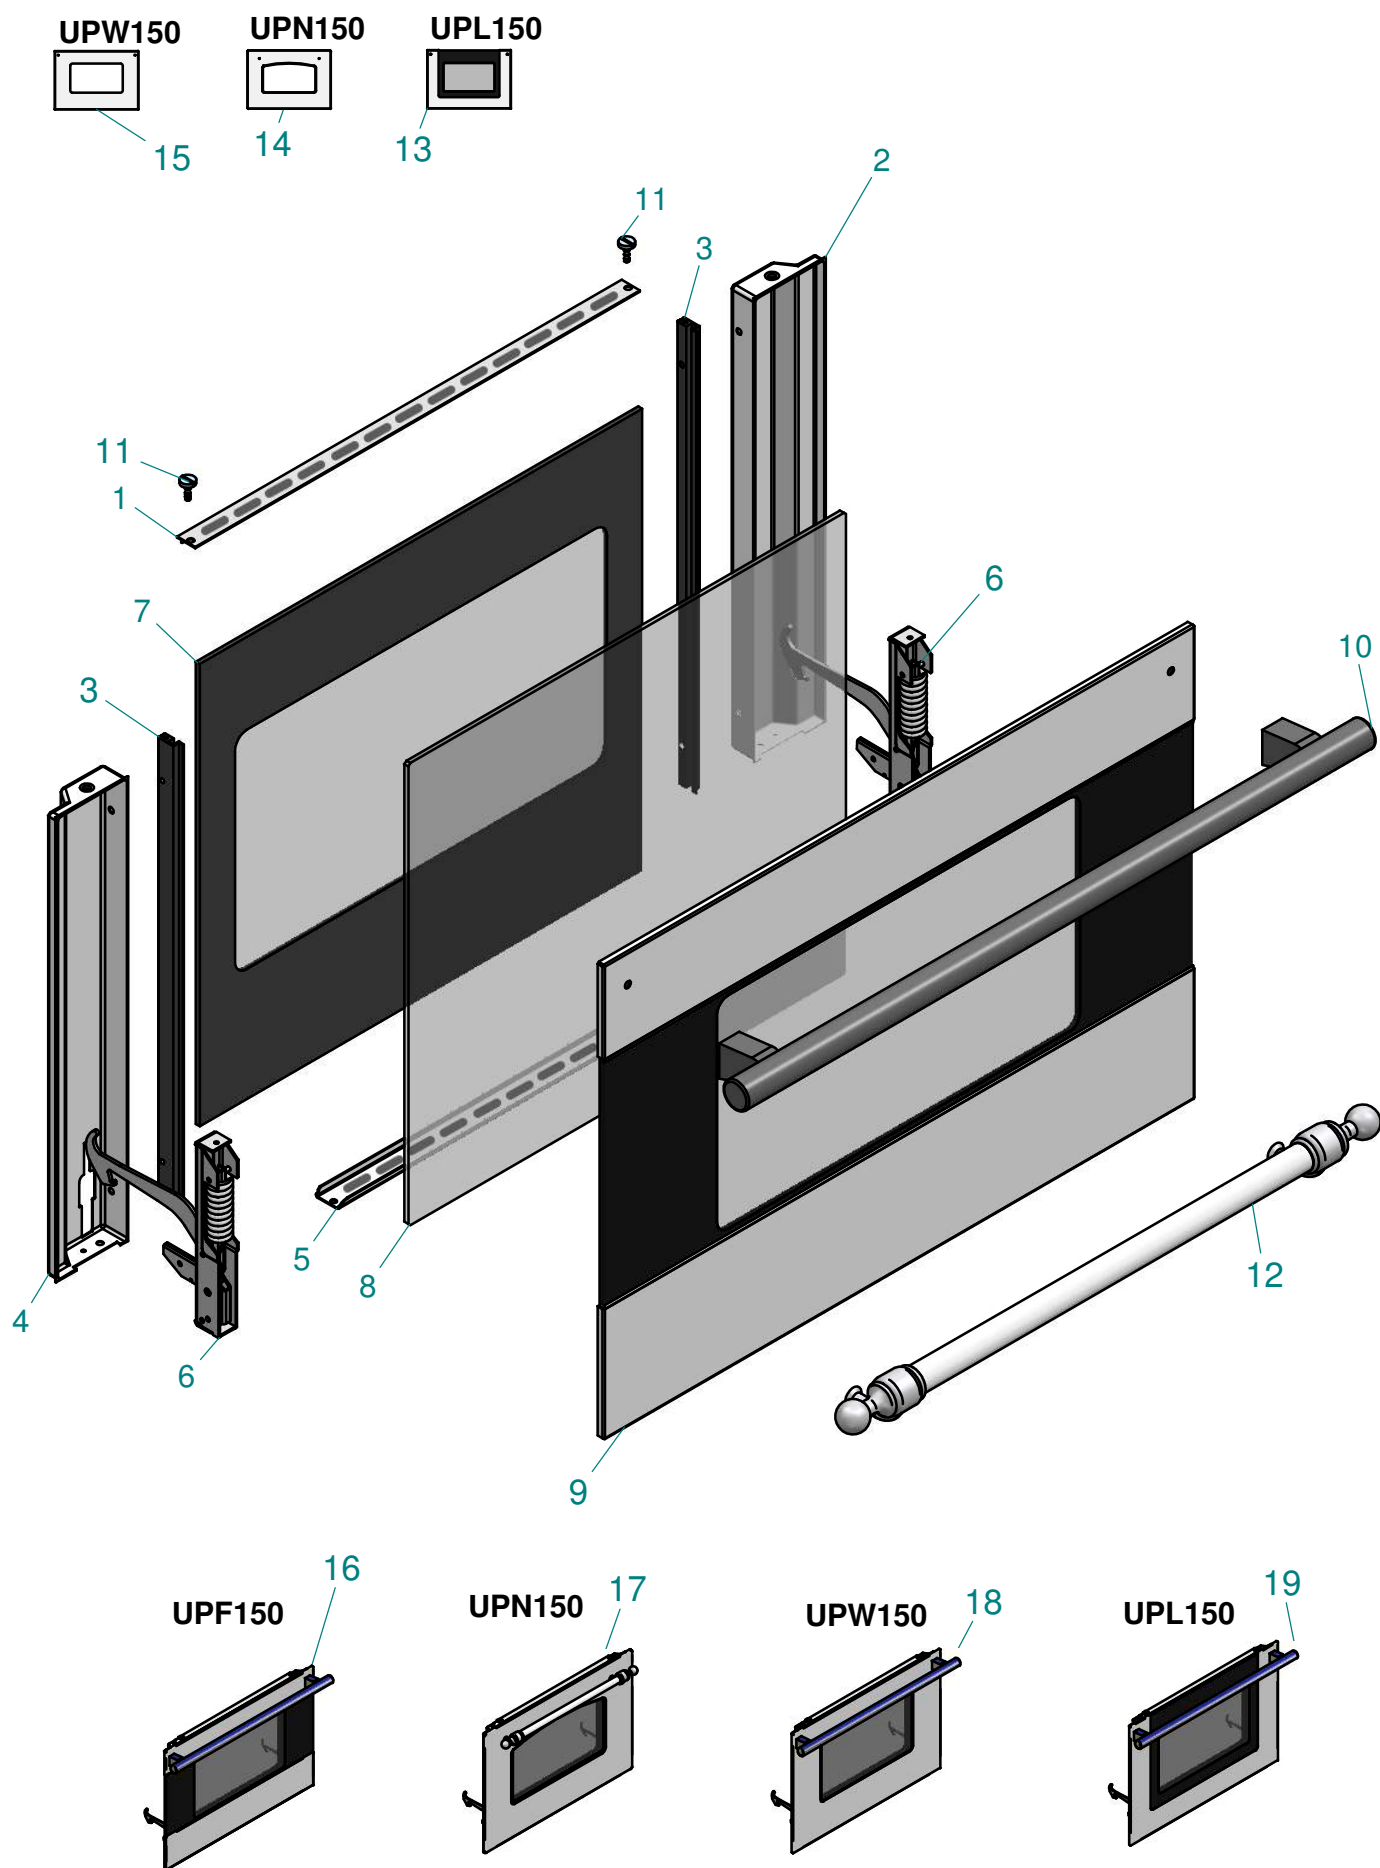

UPL150FMP - UPW150FMP - UPF150FMP - UPN150FMP

TAV. 2 PORTA DA 60 / 60cm DOOR

01/10/2018

TAV. -2-

<i>dis.</i>	<i>codice</i>	<i>descrizione</i>	<i>description</i>
1	S/120/10/08	PROFILO FERMAV PO 60 INOX USA	UPPER 60CM GLASS STOP
2	S/022/28/14	CONTROPORTA FO 600/800 LAT DX NERO	RIGHT INSIDE DOOR FOR 60/80 OVEN
3	A/445/23	PROFILO GUIDA TRIPLO VETRO PORTA	PROFILE
4	S/022/29/14	CONTROPORTA FO 600/800 LAT SX NERO	LEFT INSIDE DOOR FOR 60/80 OVEN
6	A/028/41	CERNIERA POR FO 90 2V+60 3V (FARINGOSI)	2 GL 90CM/3 GL 60CM OVEN DOOR HINGE
7	A/504/84/85	VETRO INTERNO PORTA 600 TR VETRO	INNER 60CM DOOR GLASS
8	A/504/84/84	VETRO INTERM PORTA 600 TR VETRO	MIDDLE 60CM DOOR GLASS
9	G/505/00/08	VETRO PO 600T 3V FASCE INOX	600T DOOR GLASS /ST ST
9	G/505/00/10	VETRO PO 600T 3V FASCE MAT	600T DOOR GLASS / MATT
10	A/116/33/08	MANIGLIONE D.25 I=540 L=566 INOX	HANDLE DIAM=25 I=540/ST ST
11	A/602/02	VITE ZIGR FERMAV/FERMAGR LAT FORNO	KNURLED SCREW FOR HOLDING GLASS /SI
12	A/116/26/08	MAN/CORRIM CROMO MAJEST D=22 I=420	CHROME HANDLE MAJESTIC D=22 I=420
12	A/116/26/16	MAN/CORRIM OTTONE MAJEST D=22 I=420	BRASS HANDLE MAJESTIC D=22 I=420 60CM
13	UG/505/12/08	VETRO PO 600L 3V INOX	OVEN DOOR GLASS/ST ST
14	UG/505/07/01	VETRO+PO P60N 3V BIANCO ANTICO	P60N DOOR GLASS TRIPLE GLASS/OLD WH
14	UG/505/07/54	VETRO+PO P60N 3V BLU NOTTE	P60N DOOR GLASS TRIPLE GLASS/BLUE
14	UG/505/07/08	VETRO+PO P60N 3V INOX	P60N DOOR GLASS TRIPLE GLASS/ST ST
14	UG/505/07/10	VETRO+PO P60N 3V MAT	P60N DOOR GLASS TRIPLE GLASS/MATT
14	UG/505/07/52	VETRO+PO P60N 3V ROSSO BORG	P60N DOOR GLASS TRIPLE GLASS/BURGUN
14	UG/505/07/56	VETRO+PO P60N 3V VERDE SMER	P60N DOOR GLASS TRIPLE GLASS/GREEN
15	UG/505/11/01	VETRO+PO 60 3V OBLO' BIAN ANT	60CM OVEN DOOR GLASS/ OLD WH
15	UG/505/11/08	VETRO+PO 60 3V OBLO' INOX	60CM OVEN DOOR GLASS/ST ST
15	UG/505/11/14	VETRO+PO 60 3V OBLO' NERO	60CM OVEN DOOR GLASS/ BLACK
16	UG/775/08	PORTA COMPL 3V PF60 FASCE INOX	TRIPLE GLASS PF60 DOOR / ST ST
16	UG/775/10	PORTA COMPL 3V PF60 FASCE MAT	TRIPLE GLASS PF60 DOOR / MATT
17	UG/777/01/08	PORTA COMPL 3V PN60 B ANT-CROMO	TRIPLE GLASS 60 CM DOOR / OLD W-CH
17	UG/777/01/16	PORTA COMPL 3V PN60 B ANT-OTT	TRIPLE GLASS 60 CM DOOR / OLD W-BR
17	UG/777/54/08	PORTA COMPL 3V PN60 BLU-CRO	TRIPLE GLASS 60 CM DOOR / BLUE-CH
17	UG/777/54/16	PORTA COMPL 3V PN60 BLU-OTT	TRIPLE GLASS 60 CM DOOR / BLUE-BR
17	UG/777/08/08	PORTA COMPL 3V PN60 INOX-CROMO	TRIPLE GLASS 60 CM DOOR / ST ST TRIPLE
17	UG/777/08/16	PORTA COMPL 3V PN60 INOX-OTT	GLASS 60 CM DOOR / ST ST-BR TRIPLE
17	UG/777/10/08	PORTA COMPL 3V PN60 MAT-CROMO	GLASS 60 CM DOOR / MATT-CH TRIPLE
17	UG/777/10/16	PORTA COMPL 3V PN60 MAT-OTT	GLASS 60 CM DOOR / MATT-BR TRIPLE
17	UG/777/41/08	PORTA COMPL 3V PN60 RAMATO-CRO	GLASS 60 CM DOOR / COP CO-CH TRIPLE
17	UG/777/41/16	PORTA COMPL 3V PN60 RAMATO-OTT	GLASS 60 CM DOOR / COP COL-B TRIPLE
17	UG/777/52/08	PORTA COMPL 3V PN60 ROSSO B-CRO	GLASS 60 CM DOOR / BURGUN-CH TRIPLE
17	UG/777/52/16	PORTA COMPL 3V PN60 ROSSO B-OTT	GLASS 60 CM DOOR / BURGUN-BR TRIPLE
17	UG/777/56/08	PORTA COMPL 3V PN60 VERDE S-CRO	GLASS 60 CM DOOR / GREEN-CH TRIPLE
17	UG/777/56/16	PORTA COMPL 3V PN60 VERDE S-OTT	GLASS 60 CM DOOR / GREEN-BR TRIPLE
18	UG/713/01	PORTA COMPL 3V PW60 OBLO' BI ANT	GLASS 60 CM DOOR / OLD WH TRIPLE
18	UG/713/00	PORTA COMPL 3V PW60 OBLO' BIANCO	GLASS 60 CM DOOR / WHITE TRIPLE GLASS
18	UG/713/08	PORTA COMPL 3V PW60 OBLO' INOX	60 CM DOOR / ST ST TRIPLE GLASS 60 CM
18	UG/713/14	PORTA COMPL 3V PW60 OBLO' NERO	DOOR / BLACK TRIPLE GLASS PL60 DOOR /
19	UG/776/08	PORTA COMPL 3V PL60 INOX	ST ST