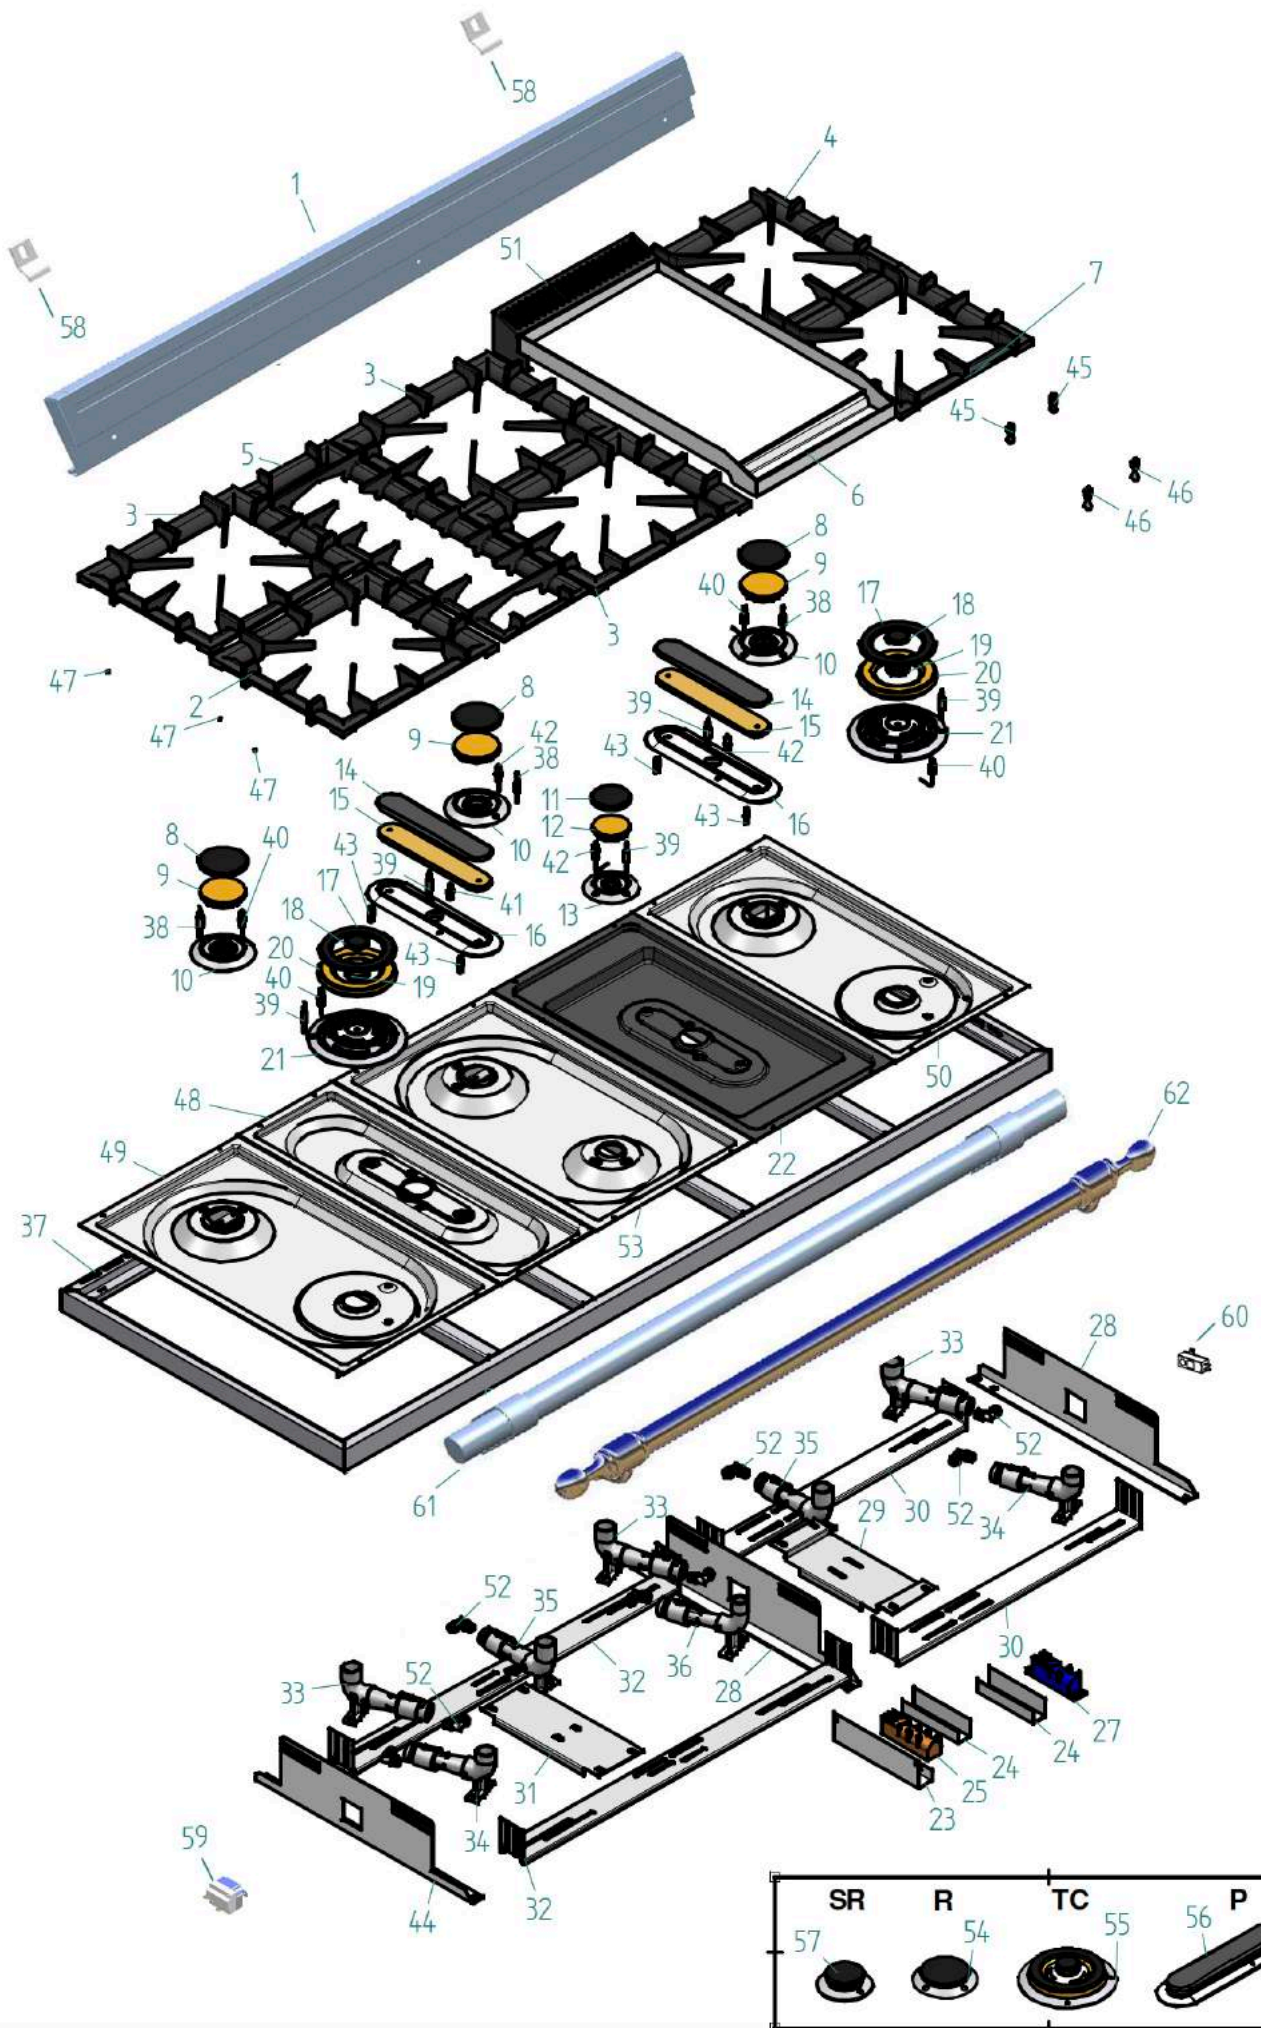

UPL150FMP - UPW150FMP - UPF150FMP - UPN150FMP

01/10/2018

TAV.5

TAV. -5-

<i>dis. codice</i>	<i>descrizione</i>	<i>description</i>
1 S/036/00/30	COPRISCH CUC APP 80/90 USA	BACK COVER UPRIGHT/COMBINED COOKER
2 A/404/05	MORSETTIERA FV 273/7 7 POLI + TERRA UL	TERMINAL BOARD FV 273/7
3 EA4365006000000	MOTOV TANG L=180 CLASSE H UL 120V	COOLING FAN UL
4 S/149/03	LISTELLO CENTR POST ANC MUFF P150B-PD120B	STRIP
5 S/212/00	PROLUNGA LAT POST CUC APP/COMB 90	SIDE BACK EXTENSION FOR 90CM. COOKE
6 S/036/15	COPRISCH CUC P150B-PD120B 60CM USA	60CM. BACK COVER FOR P150B USA
7 S/151/21	LISTELLO DIV FO M150 MUFF RIB SMAL	OVEN STRIP
8 S/024/50	CONV CUC 90 COMP/PROF MUFF RIB	AIR CONVEYER FOR 90CM COOKER UL
9 S/172/47	PARACALORE CUC 80/90 MULT MUF RIB	HEAT SHIELD FOR 80/90 ELECTRIC
10 S/172/15	PARACALORE CUC 60 E-M MUFF RIB	HEAT SHIELD FOR 60CM COOK ELECTR
11 S/128/76/01	LATERALE CUC PD120-P150 DX BIAN ANT	SIDE PANEL DX FOR PROFESS COOK OLD WH
11 S/128/76/54	LATERALE CUC PD120-P150 DX BLU NOT	SIDE PANEL DX FOR PROFESS COOK MIDN BLUE
11 S/128/76/08	LATERALE CUC PD120-P150 DX INOX	SIDE PANEL DX FOR PROFESS COOK ST ST SIDE
11 S/128/76/10	LATERALE CUC PD120-P150 DX MAT	PANEL DX FOR PROFESS COOK MATT SIDE
11 S/128/76/14	LATERALE CUC PD120-P150 DX NERO	PANEL DX FOR PROFESS COOK BLACK SIDE
11 S/128/76/52	LATERALE CUC PD120-P150 DX ROSSO B	PANEL DX FOR PROFESS COOK BURGUNDY SIDE
11 S/128/76/56	LATERALE CUC PD120-P150 DX VERDE SM	PANEL DX FOR PROFESS COOK EM GREEN
12 S/210/61/01	PROFILO CUCINA P150 DX BIANCO ANTIC	PROFILE DX FOR P150 OLD WHITE
12 S/210/61/54	PROFILO CUCINA P150 DX BLU NOTTE	PROFILE DX FOR P150 MIDNIGHT BLUE
12 S/210/61/08	PROFILO CUCINA P150 DX INOX	PROFILE DX FOR P150 ST.ST.
12 S/210/61/10	PROFILO CUCINA P150 DX MAT	PROFILE DX FOR P150 MATT
12 S/210/61/14	PROFILO CUCINA P150 DX NERO	PROFILE DX FOR P150 BLACK
12 S/210/61/52	PROFILO CUCINA P150 DX ROSSO BORGOG	PROFILE DX FOR P150 BURGUNDY
12 S/210/61/56	PROFILO CUCINA P150 DX VERDE SMERAL	PROFILE DX FOR P150 EMERALD GREEN
13 S/148/57	LISTELLO FERMACUC P150 POST INF	STRIP
14 S/012/24/10	CASSETTO CUC P150 MAT	DRAWER
15 S/128/77/01	LATERALE CUC PD120-P150 SX BIAN ANT	SIDE PANEL SX FOR PROFESS COOK OLD WH
15 S/128/77/54	LATERALE CUC PD120-P150 SX BLU NOTT	SIDE PANEL SX FOR PROFESS COOK MIDN BLUE
15 S/128/77/08	LATERALE CUC PD120-P150 SX INOX	SIDE PANEL SX FOR PROFESS COOK ST ST SIDE
15 S/128/77/10	LATERALE CUC PD120-P150 SX MAT	PANEL SX FOR PROFESS COOK MATT SIDE
15 S/128/77/14	LATERALE CUC PD120-P150 SX NERO	PANEL SX FOR PROFESS COOK BLACK SIDE
15 S/128/77/52	LATERALE CUC PD120-P150 SX ROSSO B	PANEL SX FOR PROFESS COOK BURGUNDY SIDE
15 S/128/77/56	LATERALE CUC PD120-P150 SX VERDE SM	PANEL SX FOR PROFESS COOK EM GREEN
16 A/422/13	PIEDINO REGISTRABILE H 100-160	ADJUSTABLE FOOT H 100-160
17 S/234/12	STAFFA PER PIEDINI PD90/P120/P150 DX-SX	FEET STIRRUP FOR P90-P120-P150
18 S/149/71	LISTELLO PORTAG CASS QUADRA DX	RIGHT STRIP
19 A/096/10	GUIDA INF/SUP DX CASS PC96 L=500	DROWER GUIDE
20 S/150/10/08	MANIGLIONE PO SCA/CASS P150 INOX	WARMER FOOD DOOR HANDLE FOR P150 /FOOD
21 S/196/17/01	PORTA SCALDAV/CASS T150 BIAN ANT	WARMER DOOR FOR T150 / OLD WH
21 S/196/17/54	PORTA SCALDAV/CASS T150 BLU	WARMER FOOD DOOR FOR T150 / BLUE
21 S/196/17/08	PORTA SCALDAV/CASS T150 INOX	FOOD WARMER DOOR FOR T150 / ST ST
21 S/196/17/10	PORTA SCALDAV/CASS T150 MAT	WARMER FOOD DOOR FOR T150 / MATT
21 S/196/17/14	PORTA SCALDAV/CASS T150 NERO	FOOD WARMER DOOR FOR T150 / OLD WH
21 S/196/17/52	PORTA SCALDAV/CASS T150 ROSSO	WARMER FOOD DOOR FOR T150 / BURGUND
21 S/196/17/56	PORTA SCALDAV/CASS T150 VERDE	WARMER FOOD DOOR FOR T150 / GREEN
22 S/022/22	CONTROPORTA SCALDAV/CASS P120 MAT	WARMER FOOD INSIDE DOOR FOR P120
23 S/149/95	LISTELLO FERMACUC P150 PL ANT INF	STRIP
25 A/096/11	GUIDA INF/SUP SX CASS PC96 L=500	DROWER GUIDE
26 S/149/72	LISTELLO PORTAG CASS QUADRA SX	LEFT STRIP
27 S/210/62/01	PROFILO CUCINA P150 SX BIANCO ANTIC	PROFILE SX FOR P150 OLD WHITE
27 S/210/62/54	PROFILO CUCINA P150 SX BLU NOTTE	PROFILE SX FOR P150 MIDNIGHT BLUE PROFILE
27 S/210/62/08	PROFILO CUCINA P150 SX INOX	SX FOR P150 ST.ST.
27 S/210/62/10	PROFILO CUCINA P150 SX MAT	PROFILE SX FOR P150 MATT
27 S/210/62/14	PROFILO CUCINA P150 SX NERO	PROFILE SX FOR P150 BLACK
27 S/210/62/52	PROFILO CUCINA P150 SX ROSSO BORGOG	PROFILE SX FOR P150 BURGUNDY
27 S/210/62/56	PROFILO CUCINA P150 SX VERDE SMERAL	PROFILE SX FOR P150 EMERALD GREEN
28 G/086/01	FRONTALE COMPL CASS P150 PLUS BI AN	P150 PLUS DRAWER FRONT / OLD WHITE
28 G/086/54	FRONTALE COMPL CASS P150 PLUS BLU	P150 PLUS DRAWER FRONT / BLUE
28 G/086/08	FRONTALE COMPL CASS P150 PLUS INOX	P150 PLUS DRAWER FRONT / ST ST
28 G/086/10	FRONTALE COMPL CASS P150 PLUS MAT	P150 PLUS DRAWER FRONT / MATT
28 G/086/14	FRONTALE COMPL CASS P150 PLUS NERO	P150 PLUS DRAWER FRONT / BLACK
28 G/086/52	FRONTALE COMPL CASS P150 PLUS ROSSO	P150 PLUS DRAWER FRONT / BURGUNDY
28 G/086/56	FRONTALE COMPL CASS P150 PLUS VERDE	P150 PLUS DRAWER FRONT / EM GREEN UPPER
29 S/212/23	PROLUNGA COPRISCHIENA P150B	BACK EXTENTION FOR 150CM. PRO
30 S/234/26	STAFFA PROL COPRISC P150-PD120B-V-F	CLAMP
31 S/225/00	SOSTEGNO POST INF CENTR P150-PD120	BRACKET
32 A/498/12	TUBO FLEX PROTEZIONE CAVI (3/4) UL	CONDUIT
33 A/452/06	RACCORDO TUBO FLEX 90° 3/4" UL/CSA	CONNECTOR