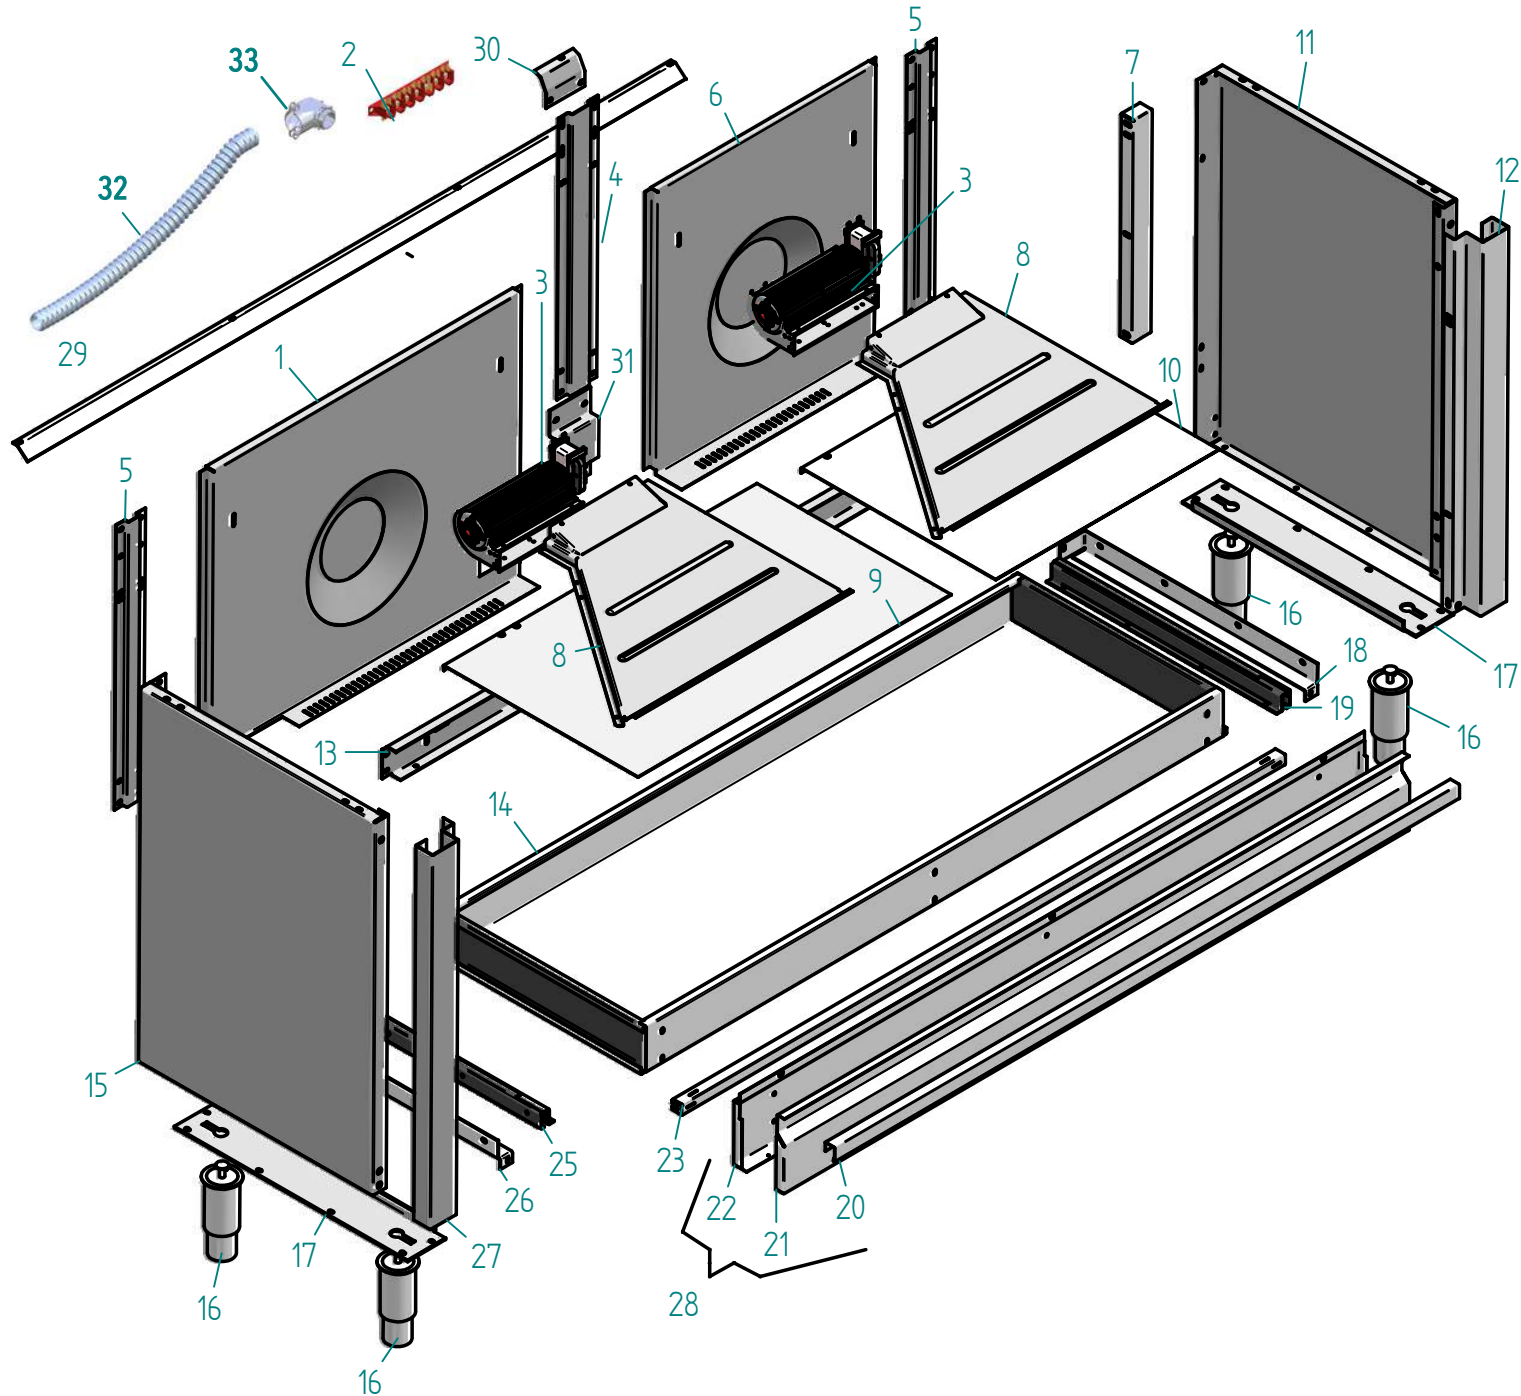

TAV. -4-

<i>dis.</i>	<i>codice</i>	<i>descrizione</i>	<i>description</i>
1	A/108/08	LANA DI VETRO MANTELLO 600 ALL	FIBERGLASS MANTLE 600
2	A/108/20	LANA DI VETRO SCHIENA FORNO 60 MULT	FIBERGLASS OVEN BACK 60 MULTIFUNCTI
3	A/436/02	PORTALAMPADA + LAMPADA 110V	LAMP HOLDER + LAMP
4	S/146/00	LECCARDA 60 NERO	ENAMELLED DRIPPING PAN 60
5	G/406/23	MOTOVENT RADIALE COMPLETO 120V 60Hz UL	COMPLETE FAN120V 60Hz UL
6	A/458/34	RESIST 2400W 230V CIRCOLARENIP VDE UL	CIRCULAR RESISTANCE W2400 V230
7	S/162/07/14	MUFFOLA 60 MULTIF CH NERO	60 CM OVEN MUFFLE
8	A/482/12	SUPPORTO GRIGLIA LAT. (FORNO)	GRILL SIDE SUPPORT (OVEN)
9	A/092/43	GRIGLIA LAT FORNO MUFF CHIUSA 5 COR	OVEN SIDE GRILL
10	S/118/28	FERMARES INF FO 60 MUFF CH	HEAT ELEMENT STOP
11	A/468/04	RULLINO+PORTARULL CERN TN (FARING)	RULLER
12	A/458/46	RESIST 1600W 230V GRILL 600NIP VDE UL	GRILL RESISTANCE W1600 V230
13	A/458/18	RESIST 900W 230V CIELO 600NIP VDE UL	TOP RESISTANCE W900 V230
14	A/094/69	GUARN MUFF MATR 09154/A 600 CHIUSA	GASKET FOR 600 OVEN
15	A/438/00	SUPPORTO RESIST SUP 600	RESISTANCE SUPPORT 600
16	S/038/00	COPRIVENTOLA 600 SMALTATO	FAN COVER 600 ENAMELLED
17	A/458/02	RESIST 1300W 230V SUOLA 600NIP VDE UL	BOTTOM RESISTANCE W1300 V230 FIBERGLASS
18	A/108/02	LANA DI VETRO FONDO 600 ALLUMINIO	BOTTOM 600
19	S/206/01	PORTARESISTENZA INF FO 60 MUFF CH	RESISTANCE HOLDER
20	S/228/04	SOTTOFONDO FORNO 60 MUFF CH	ELECTRIC OVEN BOTTOM
21	S/162/02/14	MUFFOLA 60 MULTIFUNZIONE NERO	60 CM OVEN MUFFLE
22	S/230/15	SOTTOFORNO 60 E/M FERITOIE NERO	OVEN BOTTOM 600 E/M
24	A/092/36	GRIGLIA FORNO 60	OVEN GRILL 60X60
25	A/602/03	VITE ZIGR FERMAGR LAT MUFF CHIUSA	KNURLED SCREW SIDE GRILLS STOPPING OVEN
26	S/149/00	LISTELLO DIV FORNO P120-MD100	STRIP
27	S/170/14	PANNELLO AUTOP SUP 600	TOP SELF-CLEANING PANEL 600
28	S/170/02	PANNELLO AUTOP LAT 900SX E 60 DX-SX	SIDE SELF-CLEANING PANEL 600/900 RI

UPL150FMP - UPW150FMP - UPF150FMP - UPN150FMP

01/10/2018

TAV.5