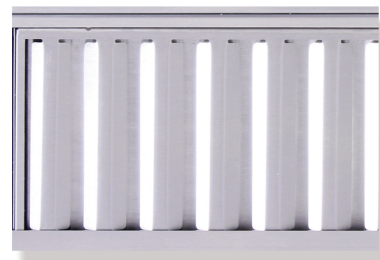

COMPACT

INSERTS

Size	26" 30" & 34"
Type / Finish	Insert / Stainless Steel

MODELS	MODEL	DESCRIPTION
	UIB26-600	Compact 600 CFM 26"W x 11 1/2"D x 9"H
	UIB30-600	Compact 600 CFM 30"W x 11 1/2"D x 9"H
	UIB34C-600	Compact 600 CFM 34"W x 11 1/2"D x 9"H

FEATURES

Controls	Stainless Steel Variable Speed Control Knobs
Illumination	60W Halogen Lamps with Dimmer Control 26" (2), 30" (2), & 34" (2)
Installation Type	Ducted (Top Duct Only)
Blower Options	Internal 600 CFM 6" Round Duct
Filter Type	Baffle Filter, Stainless Steel, Dishwasher-Safe
Electrical	15 amps at 120 volts