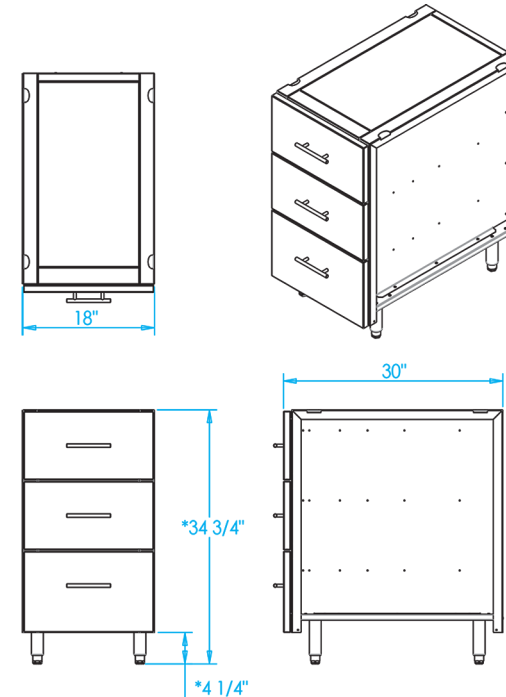

810 WEST WASHINGTON BOULEVARD
CHICAGO, IL 60607

8566 KRUM AVENUE
GALESBURG, MI 49053

KALAMAZOOGOURMET.COM
+1.800.868.1699

Signature 18-inch 3 Drawer Base Cabinet

Overall Width / Installation Width	18 in (457.2 mm) / 18 in (457.2 mm)
Overall Depth / Installation Depth	30 in (762 mm) / 30 in (762 mm)
Overall Height / Counter Height	34 3/4 in (882.65 mm) / 34 3/4 in (882.65 mm) +/- 3/4 in (19.05 mm)
Approximate Product Weight	190 lb (86.1 kg)

PRODUCT FEATURES

- Weather-tight design keeps contents clean and dry
- All stainless steel hardware, including drawer glides
- Full-extension drawers
- Designed to fit a uniform 30-inch-deep system
- Stainless steel leveling legs for easy installation
- Fully assembled and ready to install
- Hand-crafted from highly durable 304 stainless steel
- Available in marine-grade stainless steel
- Built with pride in Kalamazoo, Michigan

* HEIGHT ADJUSTABLE +/- 3/4 in (19.05mm)

WARNING: This product can expose you to chemicals including nickel, which are known to the State of California to cause cancer, and lead, which is known to the State of California to cause birth defects or other reproductive harm. For more information go to www.P65Warningsca.gov