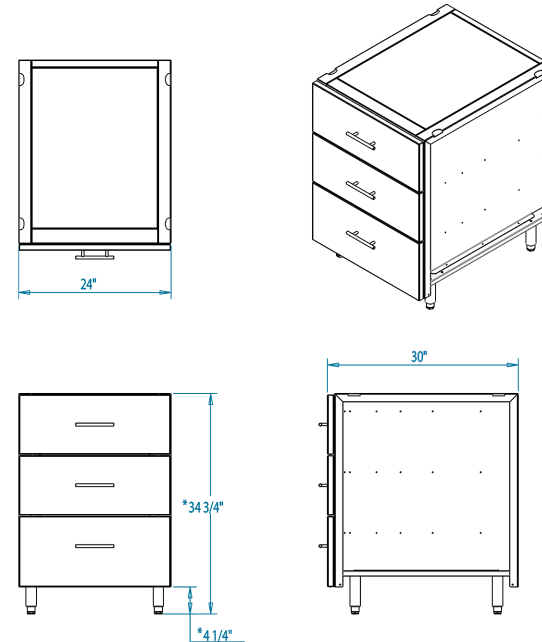

810 WEST WASHINGTON BOULEVARD
CHICAGO, IL 60607

8566 KRUM AVENUE
GALESBURG, MI 49053

KALAMAZOOGOURMET.COM
+1.800.868.1699

Signature 24-inch 3 Drawer Base Cabinet

Overall Width / Installation Width	24 in (609.6 mm) / 24 in (609.6 mm)
Overall Depth / Installation Depth	30 in (762 mm) / 30 in (762 mm)
Overall Height / Counter Height	34 3/4 in (882.65 mm) / 34 3/4 in (882.65 mm) +/- 3/4 in (19.05 mm)
Approximate Product Weight	215 lb (97.5 kg)

PRODUCT FEATURES

- Weather-tight design keeps contents clean and dry
- All stainless steel hardware, including drawer glides
- Full-extension drawers
- Designed to fit a uniform 30-inch-deep system
- Stainless steel leveling legs for easy installation
- Fully assembled and ready to install
- Hand-crafted from highly durable 304 stainless steel
- Available in marine-grade stainless steel
- Built with pride in Kalamazoo, Michigan

* HEIGHT ADJUSTABLE +/- 3/4 in (19.05mm)

WARNING: This product can expose you to chemicals including nickel, which are known to the State of California to cause cancer, and lead, which is known to the State of California to cause birth defects or other reproductive harm. For more information go to www.P65Warningsca.gov