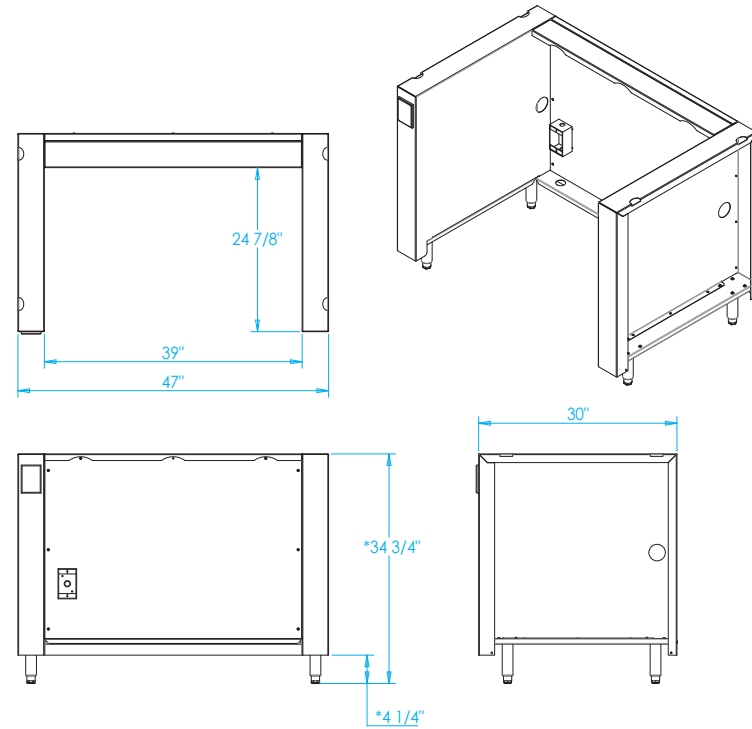

810 WEST WASHINGTON BOULEVARD
CHICAGO, IL 60607

8566 KRUM AVENUE
GALESBURG, MI 49053

KALAMAZOOGOURMET.COM
+1.800.868.1699

Signature 39-inch Appliance Cabinet

Overall Width / Installation Width	47 in (1193.8 mm) / 47 in (1193.8 mm)
Overall Depth / Installation Depth	30 in (762 mm) / 30 in (762 mm)
Overall Height / Counter Height	34 ¾ in (882.65 mm) / 34 ¾ in (882.65 mm) +/- ¾ in (19.05 mm)
Approximate Product Weight	250 lb (113.4 kg)

PRODUCT FEATURES

- 47 inches wide, Accommodates a 15-inch and a 24-inch appliance
- Hand-crafted from the highest quality stainless steel
- Outlet box inside for appliance
- Outlet box on left or right face for countertop electrics
- Stainless steel leveling legs for easy installation
- Available in marine-grade stainless steel
- Hand-crafted with pride in Kalamazoo, Michigan

* HEIGHT ADJUSTABLE +/- 3/4 in (19.05mm)

LEFT SIDE ELECTRICAL OUTLET MODEL SHOWN

WARNING: This product can expose you to chemicals including nickel, which are known to the State of California to cause cancer, and lead, which is known to the State of California to cause birth defects or other reproductive harm. For more information go to www.P65Warningsca.gov