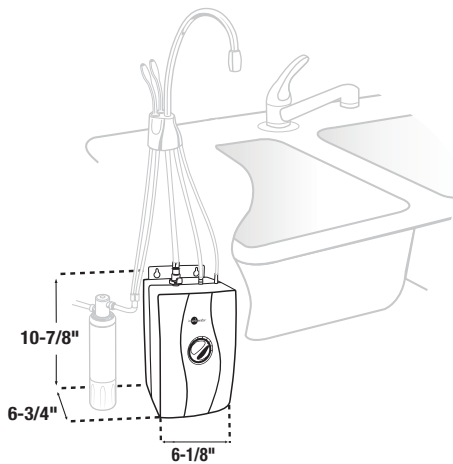

Chosen by Professional
Coffee Shops for
Proven Performance

Dimensions

Job Specifications

HWD490-16C-83-10

Instant Hot Water Dispensers

Model HWT-HP

High Performance Steaming Hot Water Tank

Stainless Steel Tank dispenses
near-boiling 210°F (99°C) water instantly

Water dispenser and filtration sold separately

Submittal Sheet

- 1300 watt heating element for rapid recovery
- Electronic thermostat with $\pm 2^\circ\text{F}$ ($\pm 1^\circ\text{C}$) tight temperature control
- Provides 100 cups/hour of 210°F (99°C) near-boiling water
- 2/3-gallon stainless steel tank
- Easy to adjust temperature control
- Tool-free tank connections and dry start protection to ease installation
- 115 volts, 1300 watts, 11.3 amps
- For use with InSinkErator or authorized OEM instant hot water dispensers (excluding model Hot1 and Hot100)
- Residential model
- Unit not for commercial/industrial use

Specifications

Capacity	2/3-gallon stainless steel tank dispenses 100 cups of 210°F (99°C) water per hour
Electrical	115 volts, A.C., 1300 watts, 11.3 amp heating element with grounded three (3) prong plug
Thermostat	Electronic, adjustable from 190°F to 210°F (88-99°C) (factory pre-set at 205°F, 96°C)
Insulation	Meets U.L. 94HF-1 flammability specification
Recommended Supply Pressure	25-125 psi
Shipping Weight	Approximately 5.7 lbs.