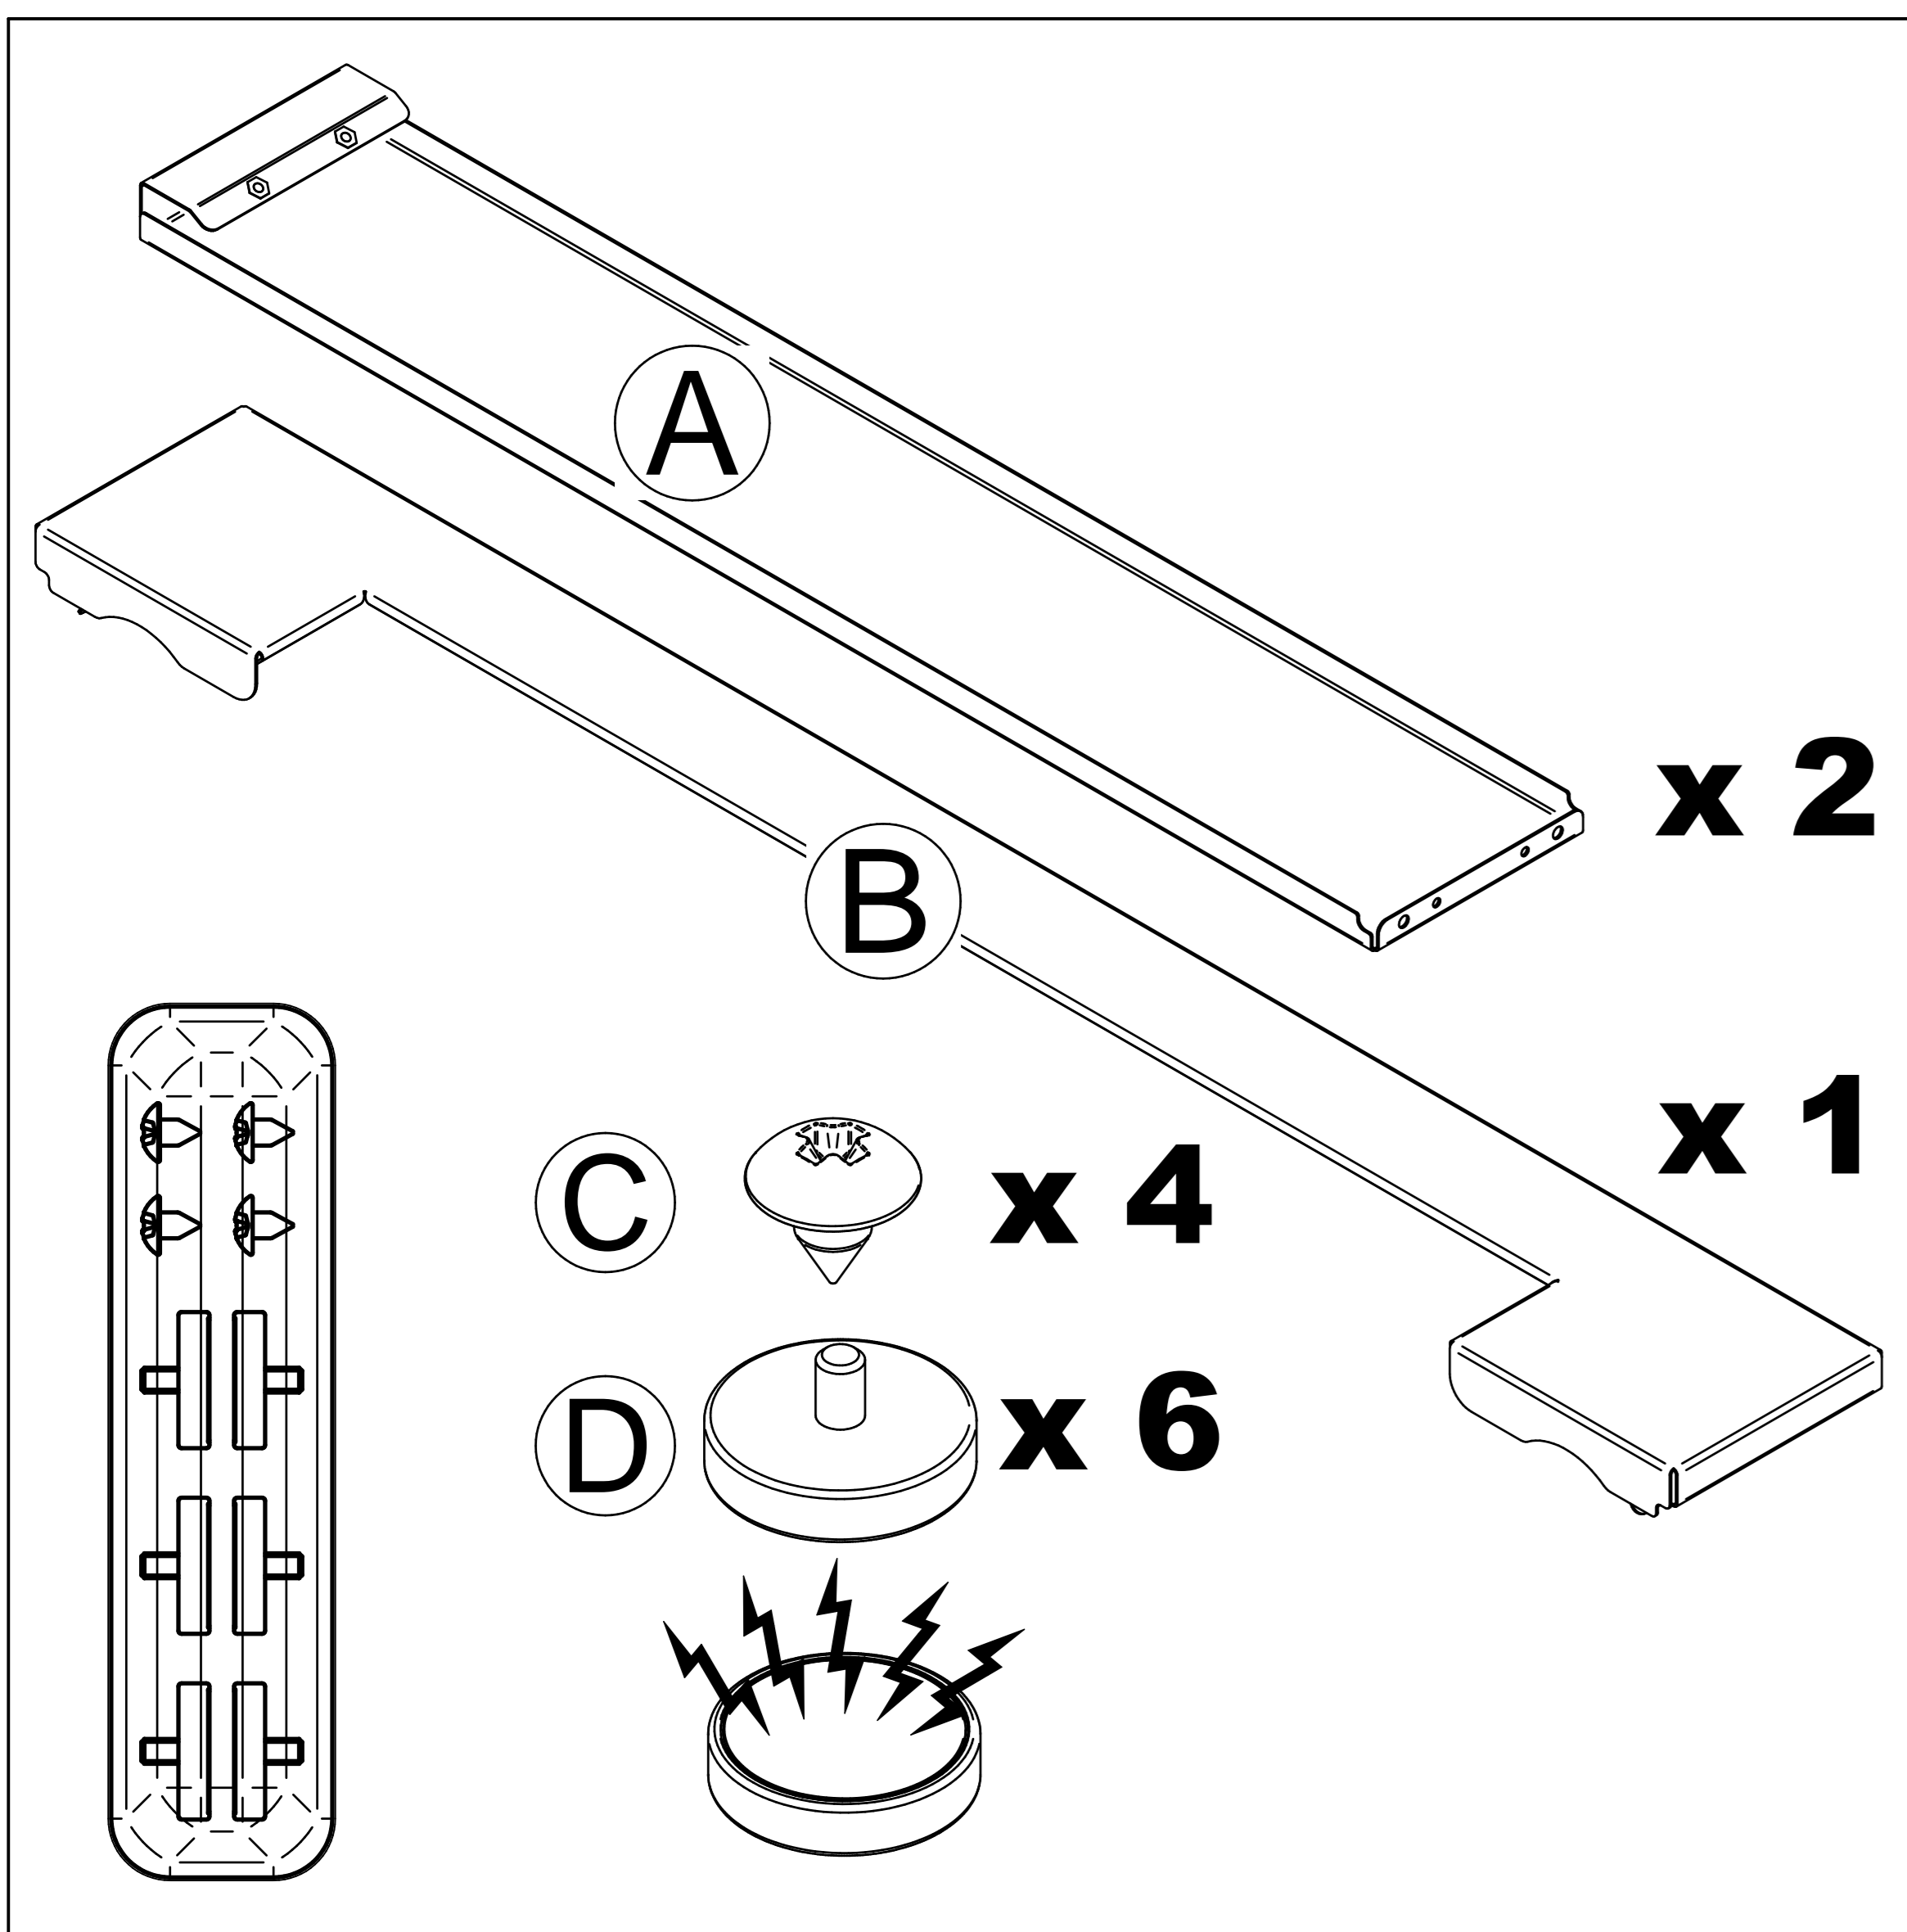

INSTALL INSTRUCTION - TOE KICK TKP 20K20

**min 98mm
3 7/8 inches**

3071048