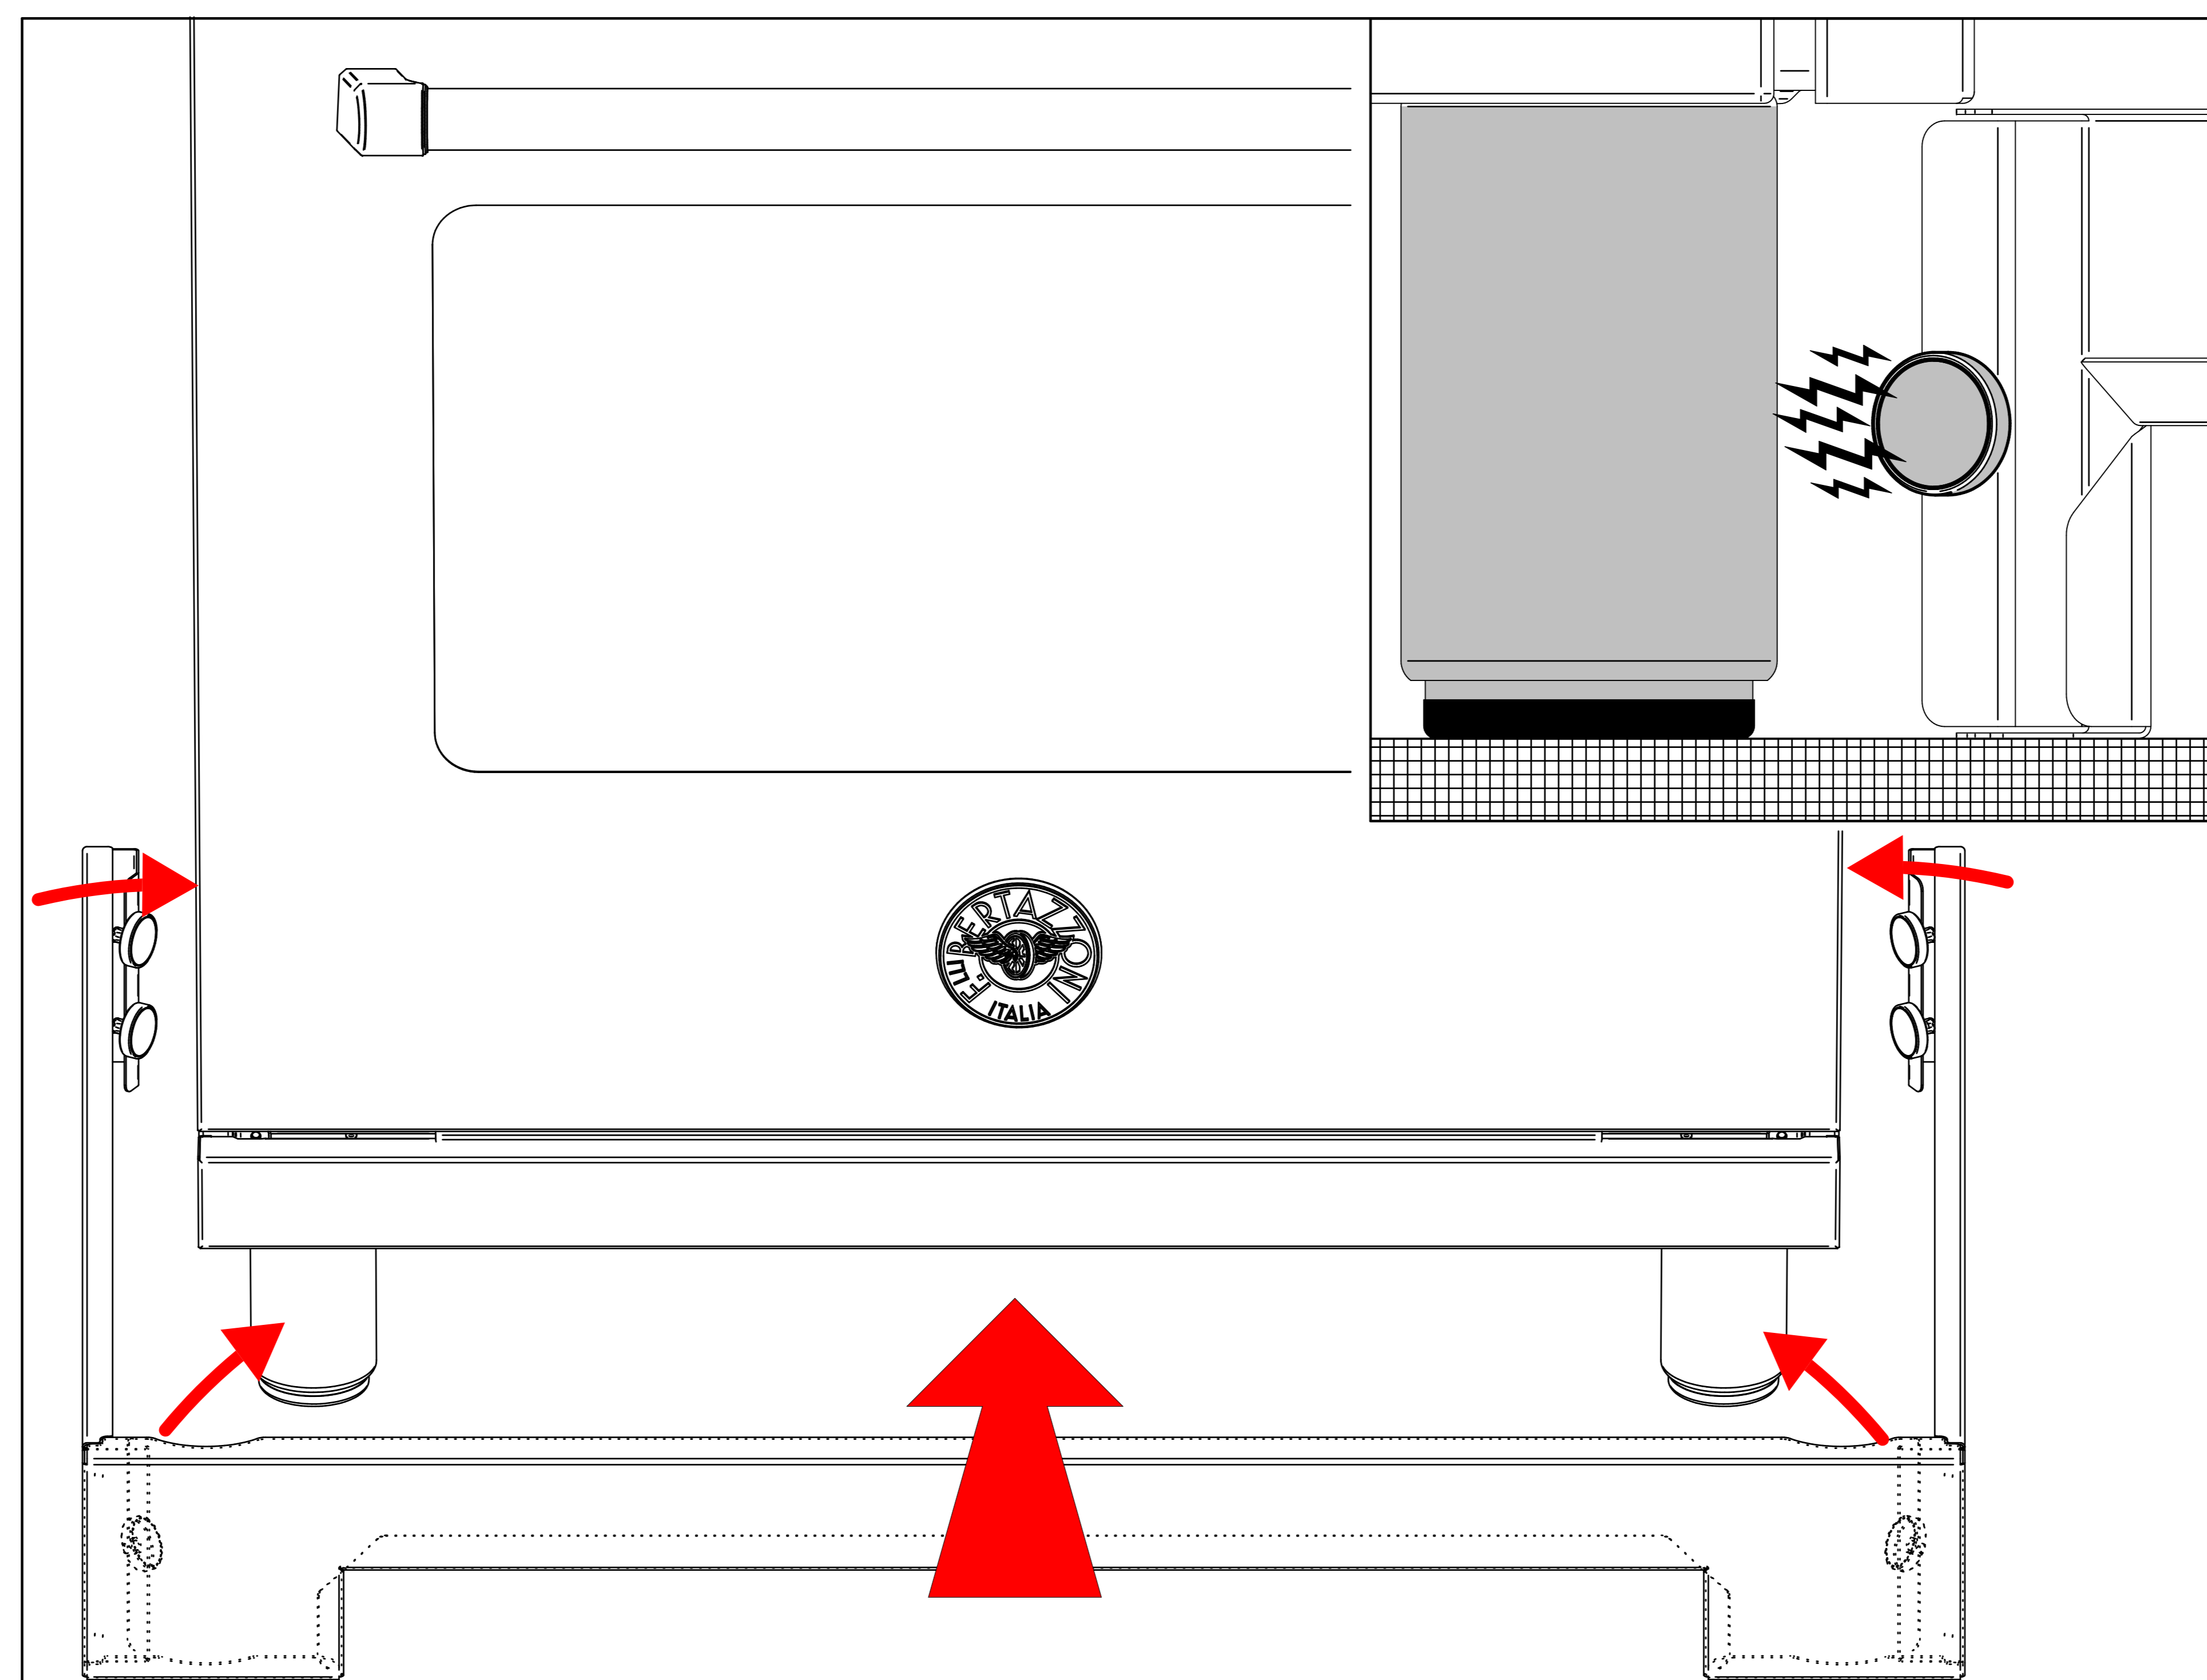

INSTALL INSTRUCTION - TOE KICK TKP 20K20

**min 98mm
3 7/8 inches**

3071048