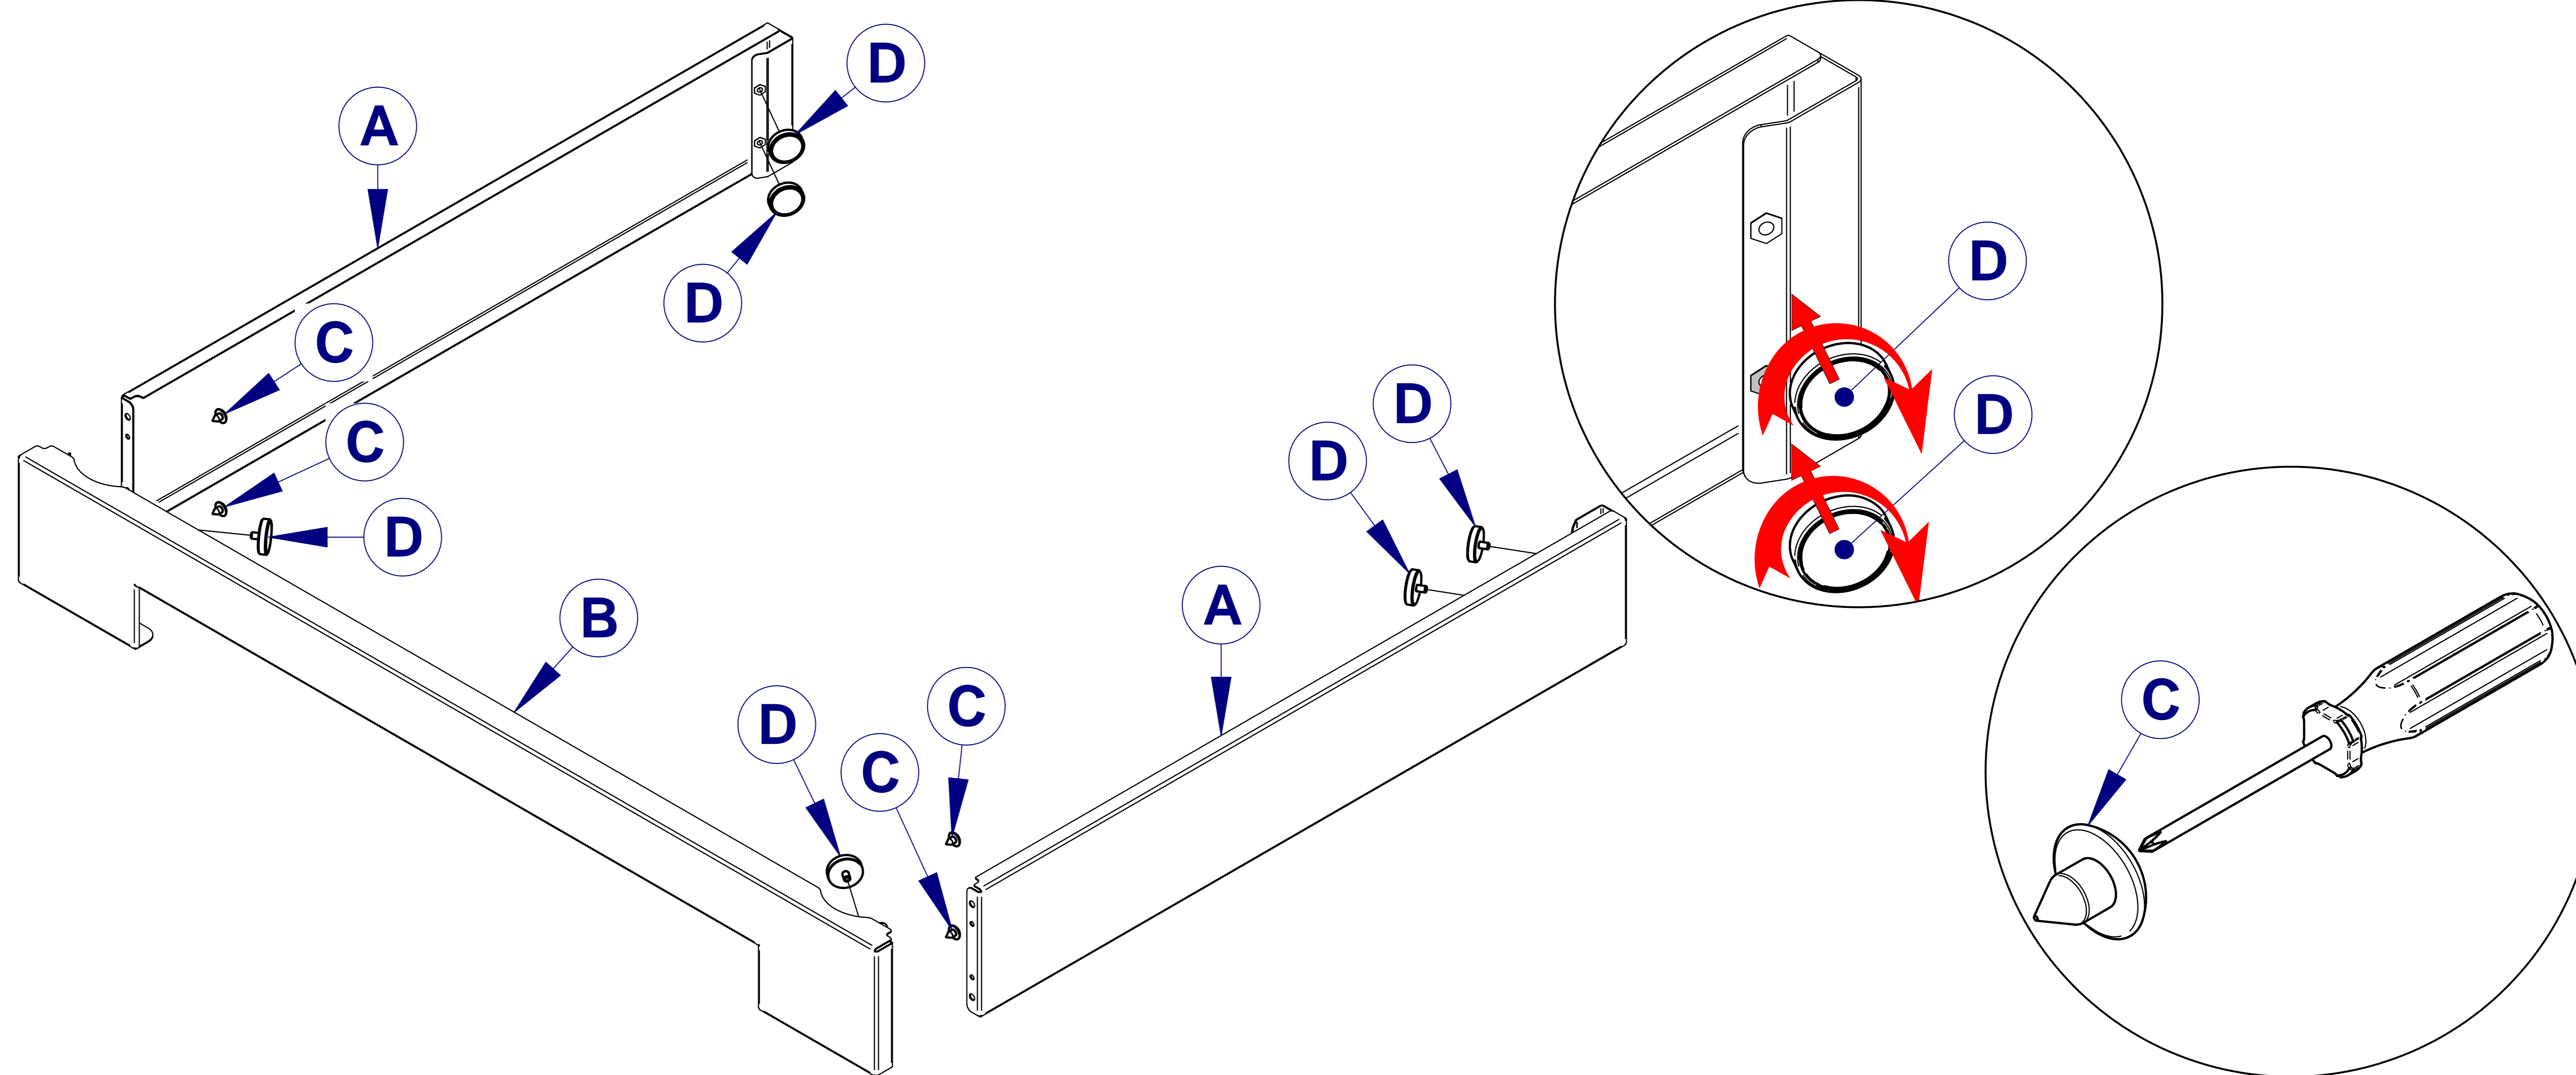

INSTALL INSTRUCTION - TOE KICK TKP 20K20

**min 98mm
3 7/8 inches**

3071048