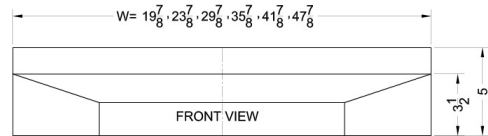

SUMMIT APPLIANCE DIVISION FELIX STORCH, INC.

770 Garrison Avenue, Bronx, NY 10474 USA TEL 718-893-3900 FAX 844-478-8799

info@summitappliance.com

www.summitappliance.com

Shell24SS Specifications:

Overview	
Height	5.0"
Width	24.0"
Depth	18.0"
Cabinet	Stainless Steel
Weight	10.0 lbs.
Shipping Weight	15.0 lbs.
Parts & Labor Warranty	1 Year

MODEL NO.	WIDTH
SHELL20	19 7/8"
SHELL24	23 7/8"
SHELL30	29 7/8"
SHELL36	35 7/8"
SHELL42SS	41 7/8"
SHELL48SS	47 7/8"

SUMMIT APPLIANCE DIVISION FELIX STORCH, INC.

770 Garrison Avenue, Bronx, NY 10474 USA TEL 718-893-3900 FAX 844-478-8799