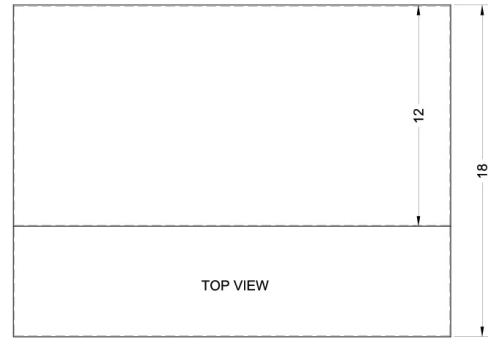

Shell24SS

5" x 24" x 18" (H x W x D)

24" wide shell hood in stainless steel

Highlights:

24" wide shell hood to match slim apartment sized ranges

Stainless steel finish for lasting durability

No electrical components included

SUMMIT APPLIANCE DIVISION FELIX STORCH, INC.

770 Garrison Avenue, Bronx, NY 10474 USA TEL 718-893-3900 FAX 844-478-8799

info@summitappliance.com

www.summitappliance.com

Shell24SS Specifications:

Overview	
Height	5.0"
Width	24.0"
Depth	18.0"
Cabinet	Stainless Steel
Weight	10.0 lbs.
Shipping Weight	15.0 lbs.
Parts & Labor Warranty	1 Year

MODEL NO.	WIDTH
SHELL20	19 7/8"
SHELL24	23 7/8"
SHELL30	29 7/8"
SHELL36	35 7/8"
SHELL42SS	41 7/8"
SHELL48SS	47 7/8"

SUMMIT APPLIANCE DIVISION FELIX STORCH, INC.

770 Garrison Avenue, Bronx, NY 10474 USA TEL 718-893-3900 FAX 844-478-8799