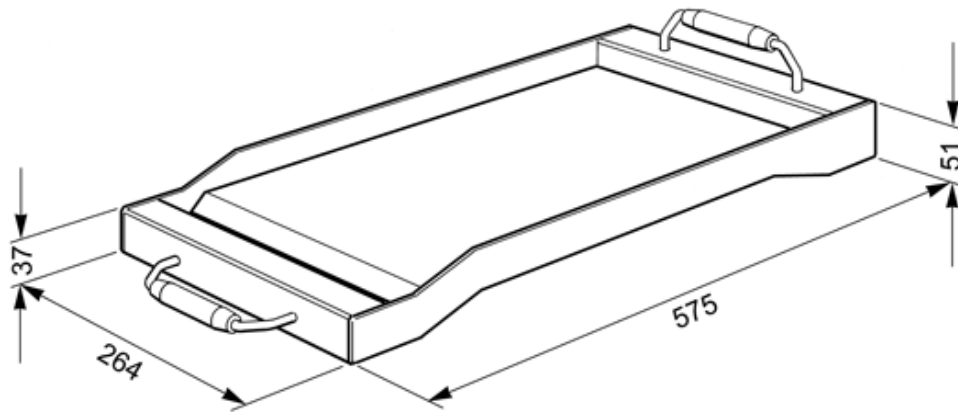

TPKX

for ranges
grill plate

SMEG U.S.A. INC.
A&D BUILDING
150 EAST 58th STREET, 7th FLOOR
NEW YORK, NY, 10155
Tel. +1 212 265 5378
Fax +1 212 265 5945