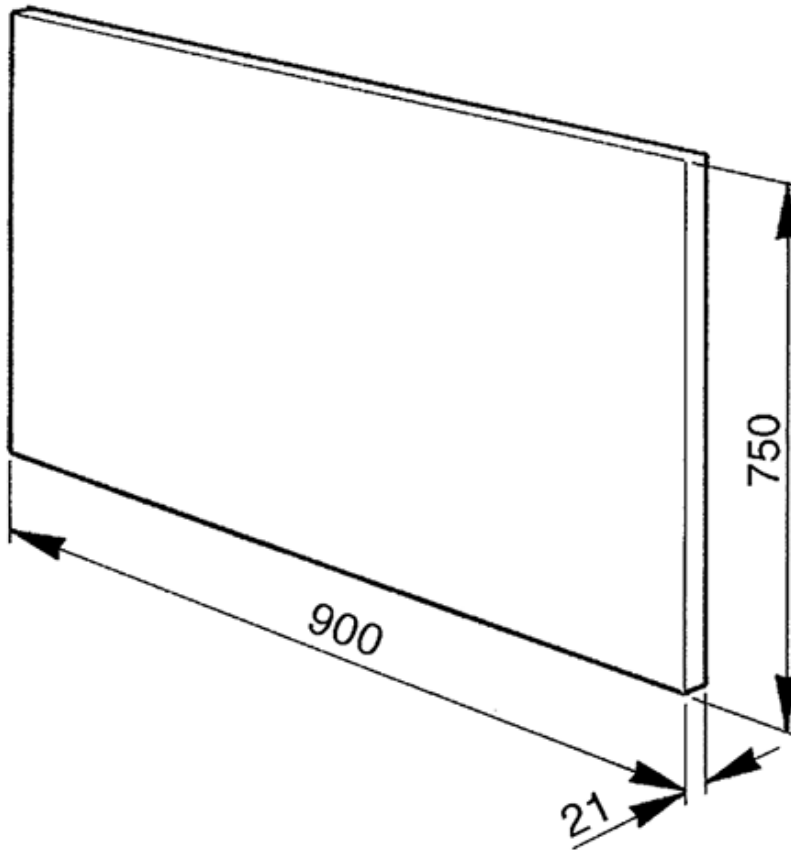

KIT1A1-6

for ranges
backsplash

SMEG U.S.A. INC.
A&D BUILDING
150 EAST 58th STREET, 7th FLOOR
NEW YORK, NY, 10155
Tel. +1 212 265 5378
Fax +1 212 265 5945