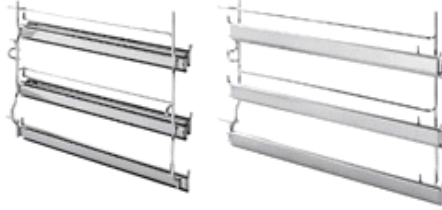

3 level telescopic shelf set
EAN13: 8017709115531

-
- Telescopic shelf set with 3 levels suitable for use with A3XU6 and A1PXU