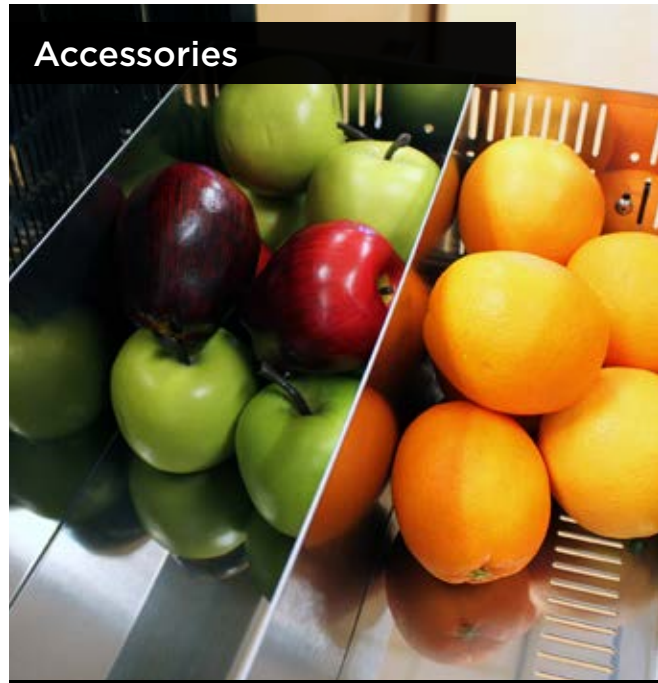

Accessories

FULL EXTENSION SHELVES

RS-15-15R	Shelf, Refrigerator, 15"
RS-15-15W	Shelf, Wine, 15"
RS-24-24R	Shelf, Refrigerator, 24"
RS-24-24WS	Shelf, Wine, 24"
RS-24-24DW	Shelf, Dual-Zone Wine, 24"
RS-24-24M	Shelf, Martini Rack, 24"
RS-24-24DS	Shelf, Divider Shelf, 24"
RS-18-18R	Shelf, Refrigerator, Sottile
RS-18-18W	Shelf, Wine, Sottile

DISPLAYS/WOOD FRONTS FOR WINE RESERVES

65629	Wine/Liquor Bottle Display Rack
67115-15	Wine Shelf Wood Faces, 15" (pack/5)
67115-24	Wine Shelf Wood Faces, 24" (pack/7)

DISPLAYS/COMPARTMENT ACCESSORIES

65629	Wine/Liquor Bottle Display Rack
67115-15	Wine Shelf Wood Faces, 15" (pack/6)
67115-24	Wine Shelf Wood Faces, 24" (pack/6)
67964	24" Stainless Steel Drawer Dividers (pack/3)

HANDLES DOOR/DRAWER

65305-1	Door Handle, Signature Series only
65305-4	Door Handle, 15" Signatue Series only
65305-5	Drawer Handles, 24" Signature Series only (set/2)
67941-1	Designer Door Handle, Signature Series only
67941-2	Designer Drawer Handles, 24" Signature Series only (set/2)
67941-3	Designer Drawer Handles, 15" Signature Series only (set/2)
65870	Door Handle, C-Series and ADA Series only

* Also available hinged right (R)