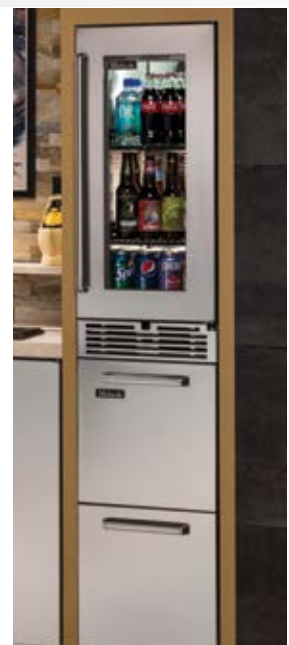

SHELVING / SHELVING ACCESSORIES

HARDWARE

Modular Column Refrigeration Perlick's redesigned 15-, 24- and 48-inch stacking kits let you design your own column refrigeration by mixing and matching pieces from our impressive lineup of undercounter refrigeration. Choose two pieces from the same series and stack them to create custom storage for anywhere inside or outside the home. A sleek, modern grill design creates a flush look from top to bottom, and can be designed fully integrated blend in with surrounding cabinetry.

See pages 34-35 for stacking kit
part numbers