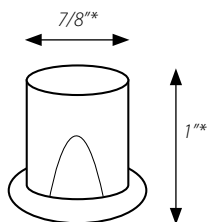

15" Signature Series Clear Ice Maker, shown above

AVAILABLE MODELS | Clear Ice Makers

15" SIGNATURE SERIES

Solid Door 

*approximate size, image not to scale

- Enjoy up to 55 lbs. of ice production per 24 hours
- Storage capacity of 22 lbs. of ice ensures you'll never run out
- Indoor/UL-approved for outdoor use
- Undercounter design features swing style door; wood overlay model door is also reversible
- Easily disassemble water circuit for easy cleaning
- Durable stainless steel exterior
- Optional pump and stainless steel toe kick available
- Full one year warranty