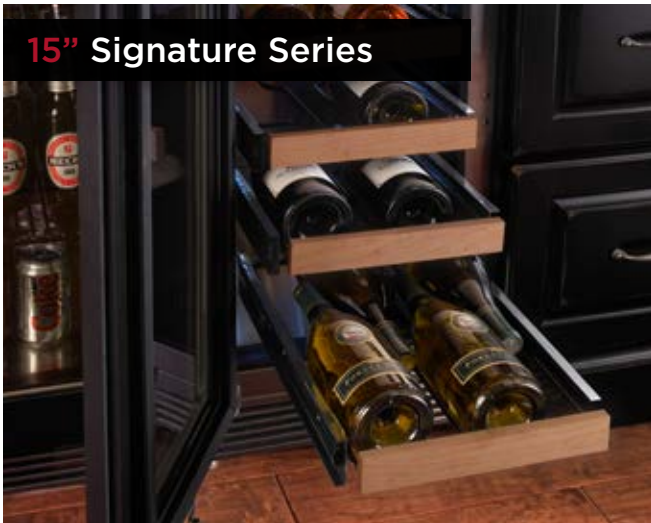

15" Signature Series

15" SIGNATURE SERIES REFRIGERATORS

HP15RS-3-1L*	solid stainless steel door, hinge left	
HP15RS-3-2L*	solid fully integrated door, hinge left	
HP15RS-3-3L*	stainless steel glass door, hinge left	
HP15RS-3-4L*	fully integrated glass door, hinge left	
HP15RS-3-5	stainless steel drawers	
HP15RS-3-6	fully integrated drawers	

15" SIGNATURE SERIES BEVERAGE CENTER

HP15BS-3-1L*	solid stainless steel door, hinge left	
HP15BS-3-2L*	solid fully integrated door, hinge left	
HP15BS-3-3L*	stainless steel glass door, hinge left	
HP15BS-3-4L*	fully integrated glass door, hinge left	

15" SIGNATURE SERIES WINE RESERVE

HP15WS-3-1L*	solid stainless steel door, hinge left	
HP15WS-3-2L*	solid fully integrated door, hinge left	
HP15WS-3-3L*	stainless steel glass door, hinge left	
HP15WS-3-4L*	fully integrated glass door, hinge left	

15" SIGNATURE SERIES BEER DISPENSERS

HP15TS-3-1L*	solid stainless steel door, hinge left	
HP15TS-3-2L*	solid fully integrated door, hinge left