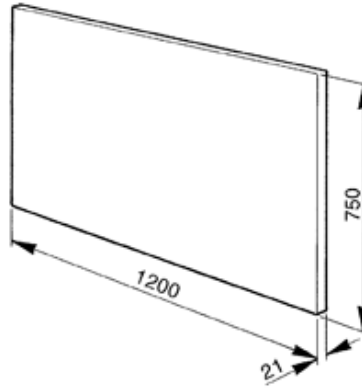

48" Backsplash in St/Steel
EAN13: 8017709112622

-
- Backsplash to fit A3XU6