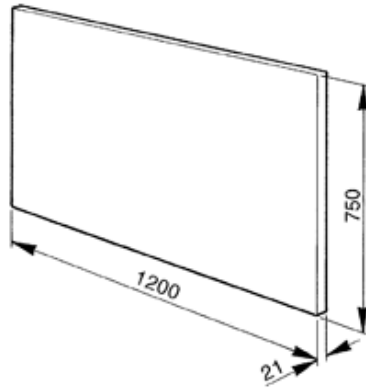

KIT1A3-6

for ranges
backsplash

SMEG U.S.A. INC.
A&D BUILDING
150 EAST 58th STREET, 7th FLOOR
NEW YORK, NY, 10155
Tel. +1 212 265 5378
Fax +1 212 265 5945