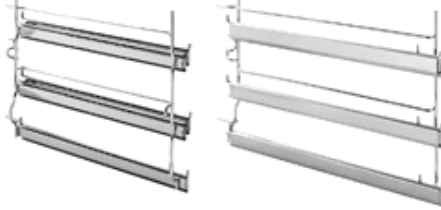

3 level telescopic shelf set
EAN13: 8017709109448

• 3 level telescopic shelf set